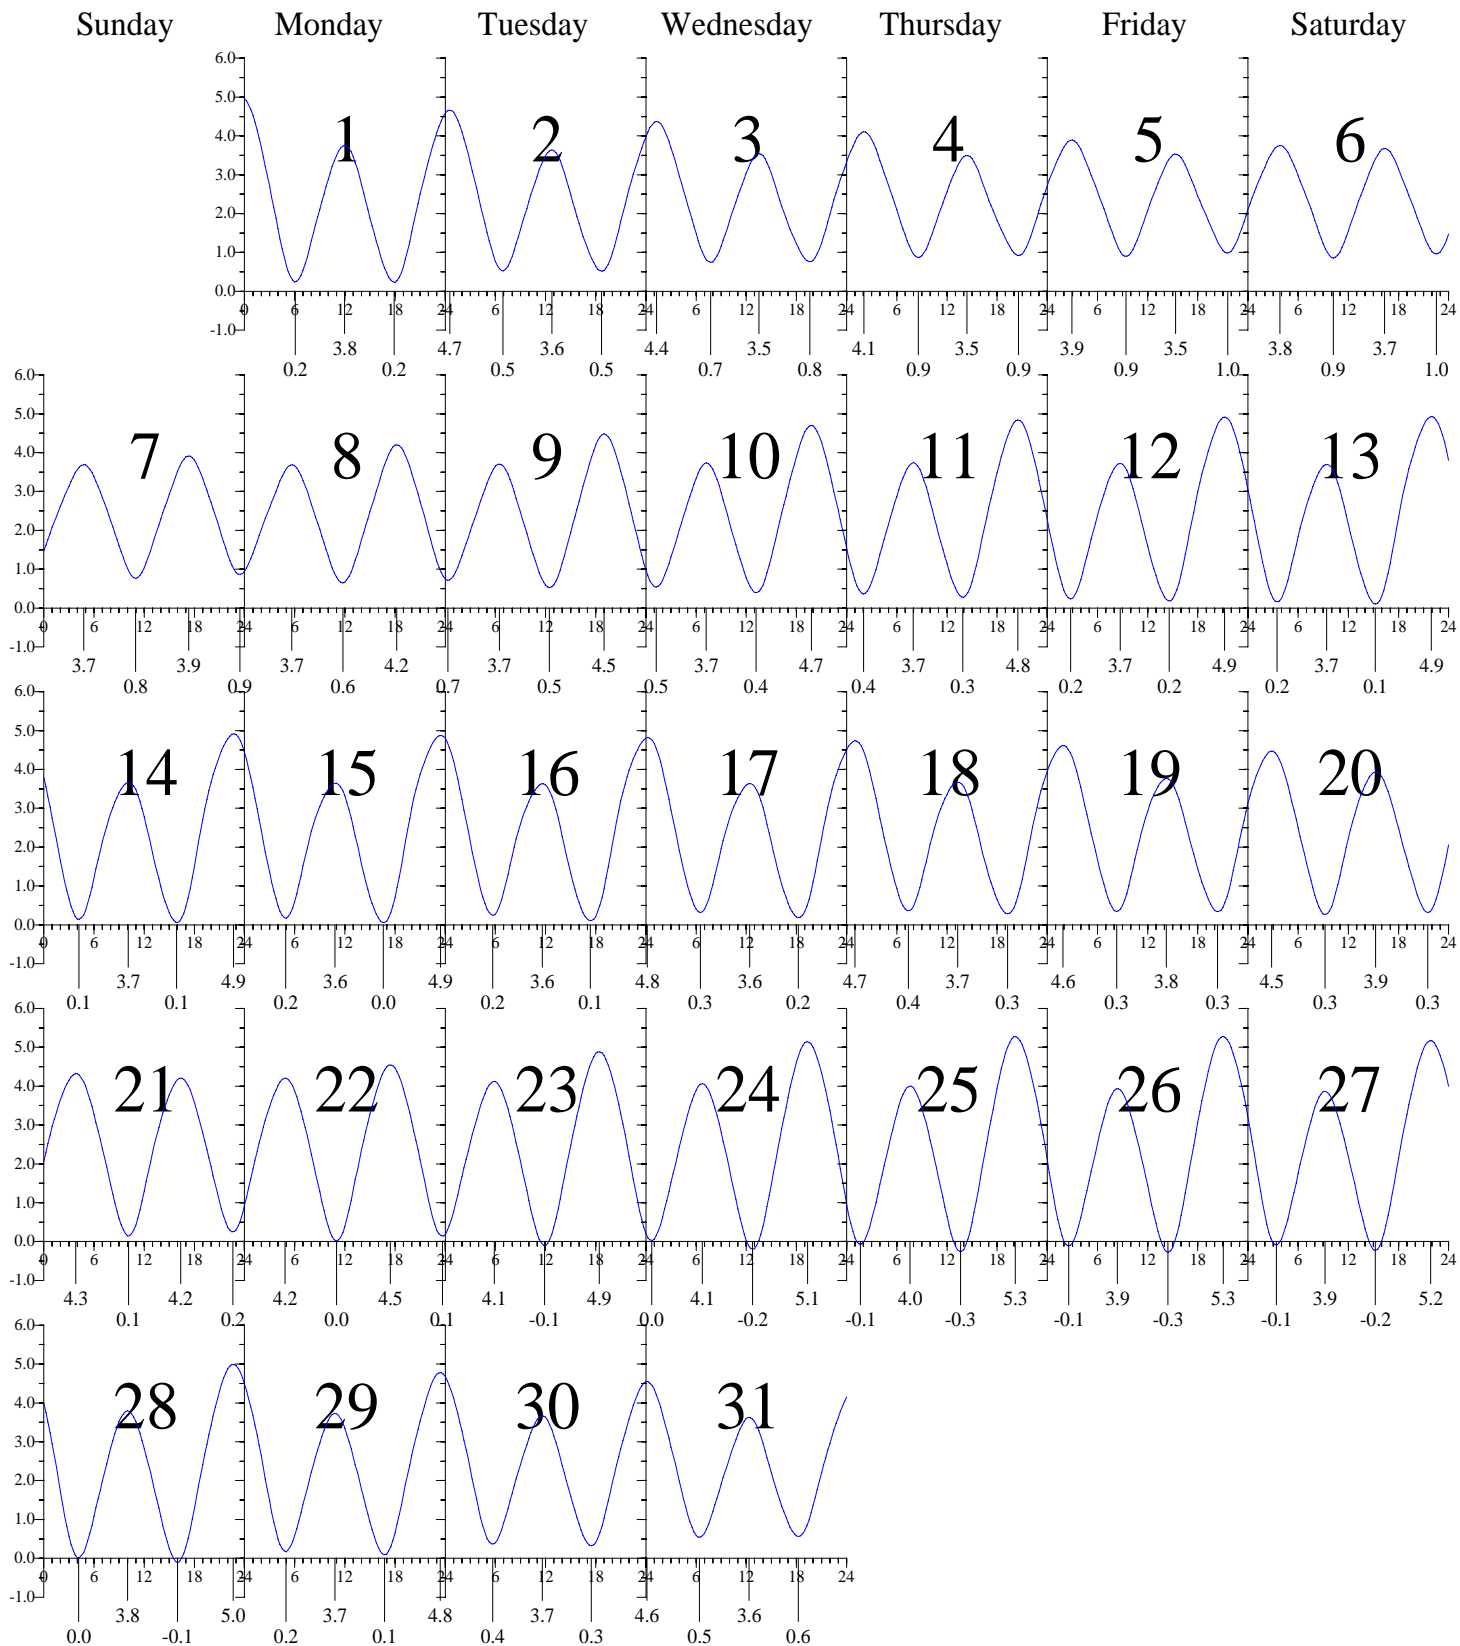

Saturday

Heights are in FEET above MEAN LOWER LOW WATER.  
 0 and 24 are midnight, 12 is noon.

Sunday

Monday

Tuesday

Wednesday

Thursday

Friday

Saturday

Heights are in FEET above MEAN LOWER LOW WATER.  
0 and 24 are midnight, 12 is noon.

# WACHAPREAGUE, VA — May 2006 EASTERN DAYLIGHT TIME.

Heights are in FEET above MEAN LOWER LOW WATER.  
0 and 24 are midnight, 12 is noon.