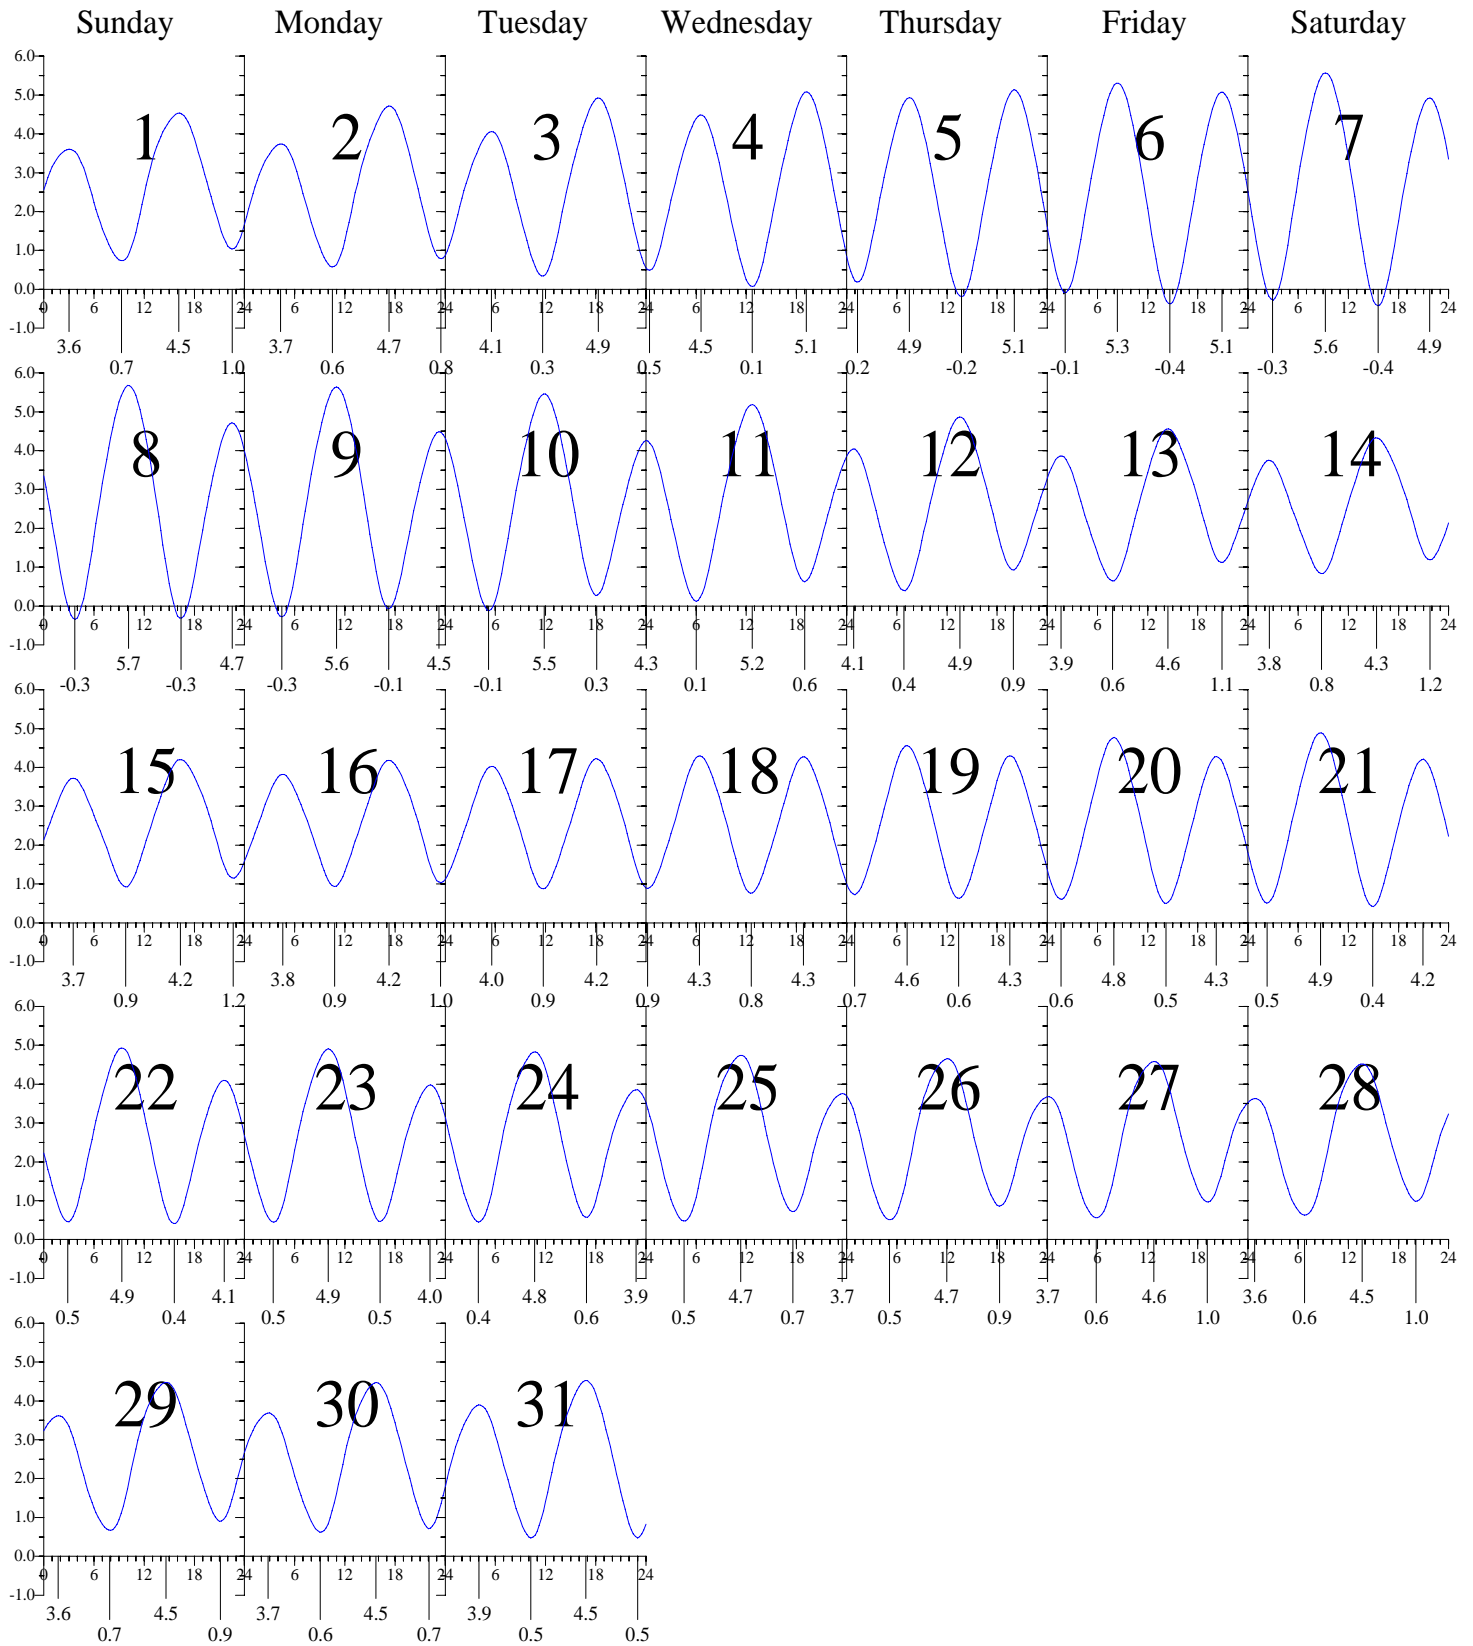

# WACHAPREAGUE, VA — Aug 2006 EASTERN DAYLIGHT TIME.

Heights are in FEET above MEAN LOWER LOW WATER.  
 0 and 24 are midnight, 12 is noon.

# WACHAPREAGUE, VA — Sep 2006 EASTERN DAYLIGHT TIME.

Sunday

Monday

Tuesday

Wednesday

Thursday

Friday

Saturday

Heights are in FEET above MEAN LOWER LOW WATER.  
0 and 24 are midnight, 12 is noon.

# WACHAPREAGUE, VA — Oct 2006 EASTERN DAYLIGHT TIME.

Heights are in FEET above MEAN LOWER LOW WATER.  
 0 and 24 are midnight, 12 is noon.

Sunday

Monday

Tuesday

Wednesday

Thursday

Friday