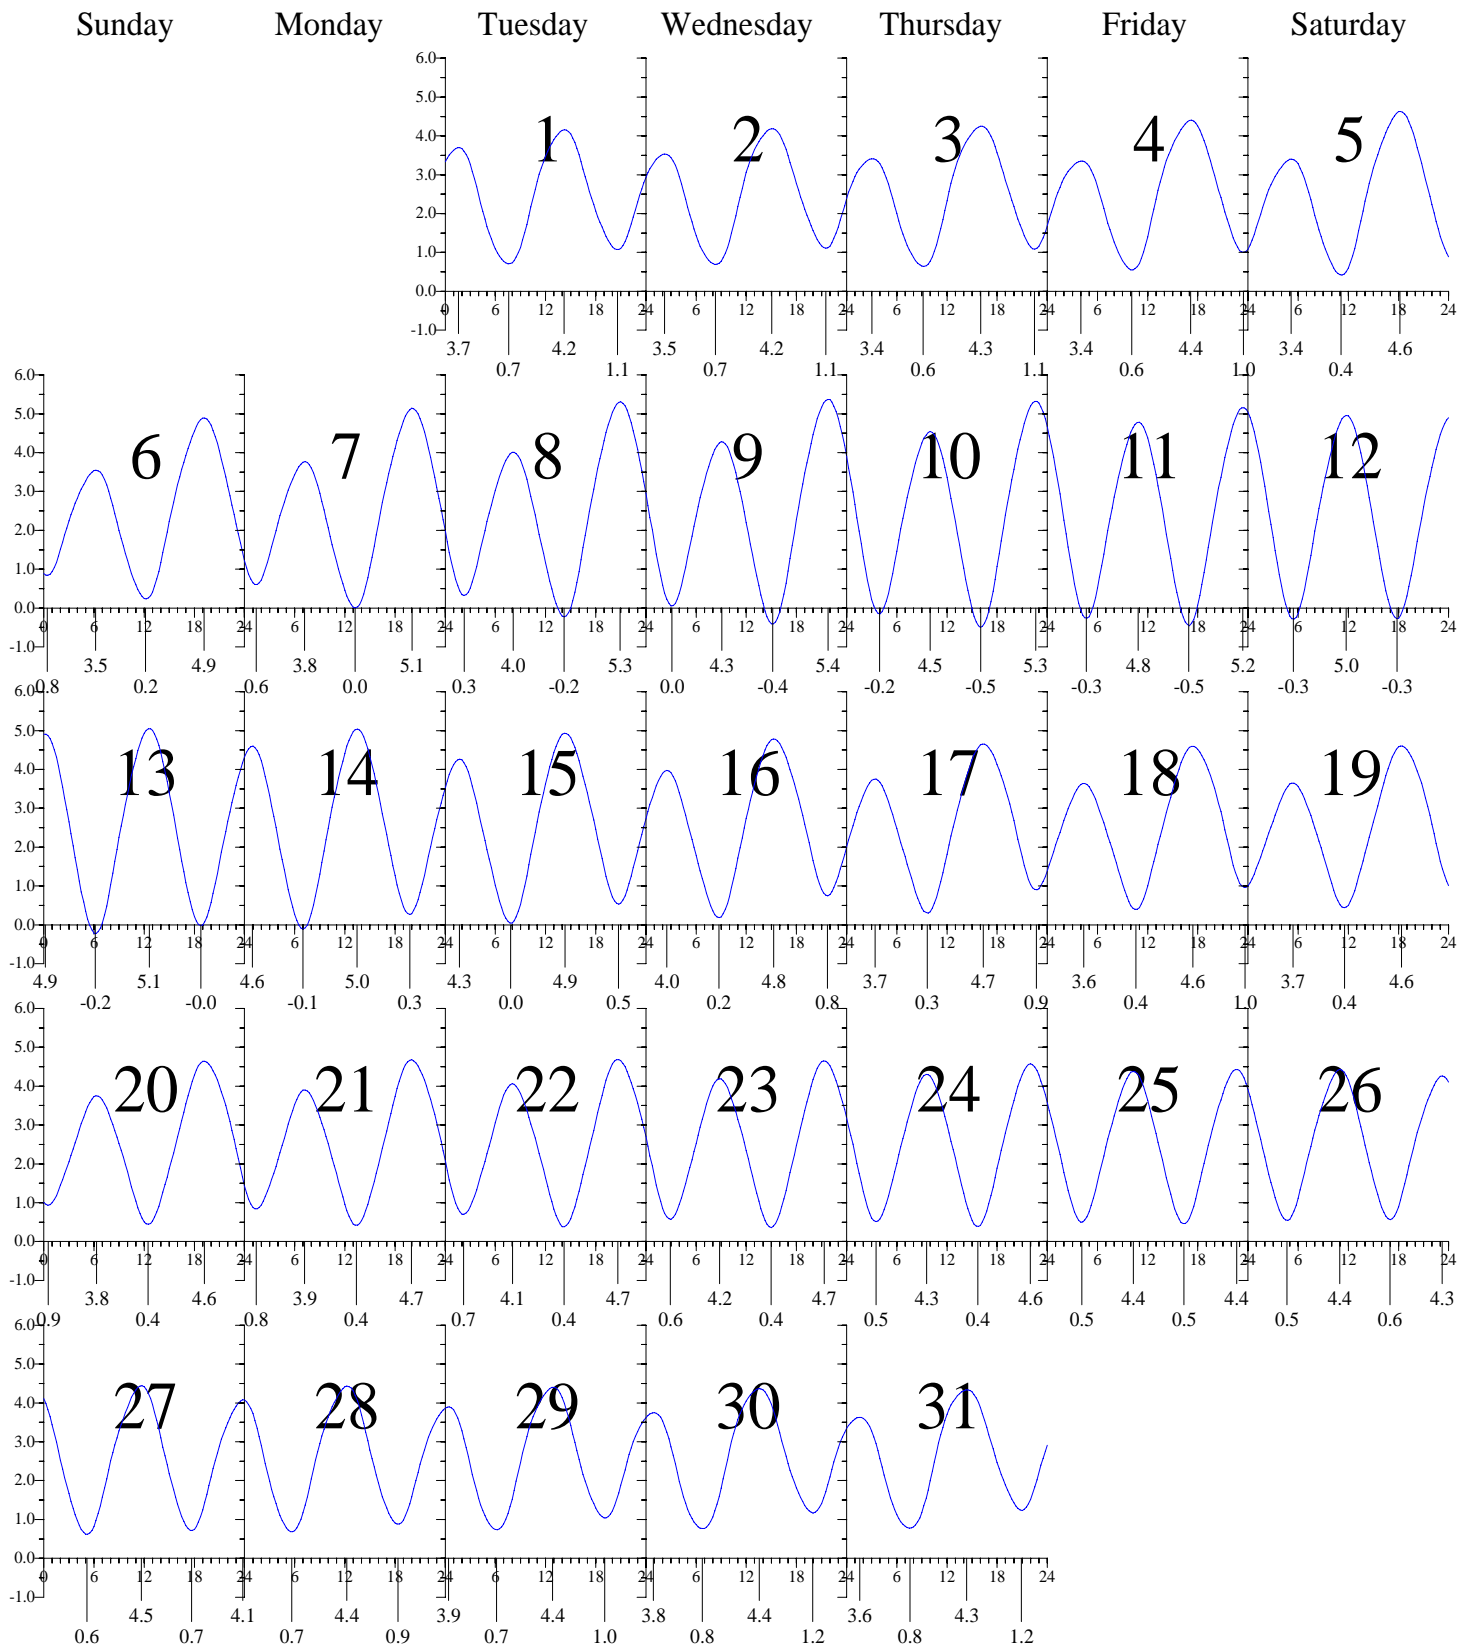

WACHAPREAGUE, VA — Aug 2006 EASTERN DAYLIGHT TIME.

Heights are in FEET above MEAN LOWER LOW WATER.
0 and 24 are midnight, 12 is noon.