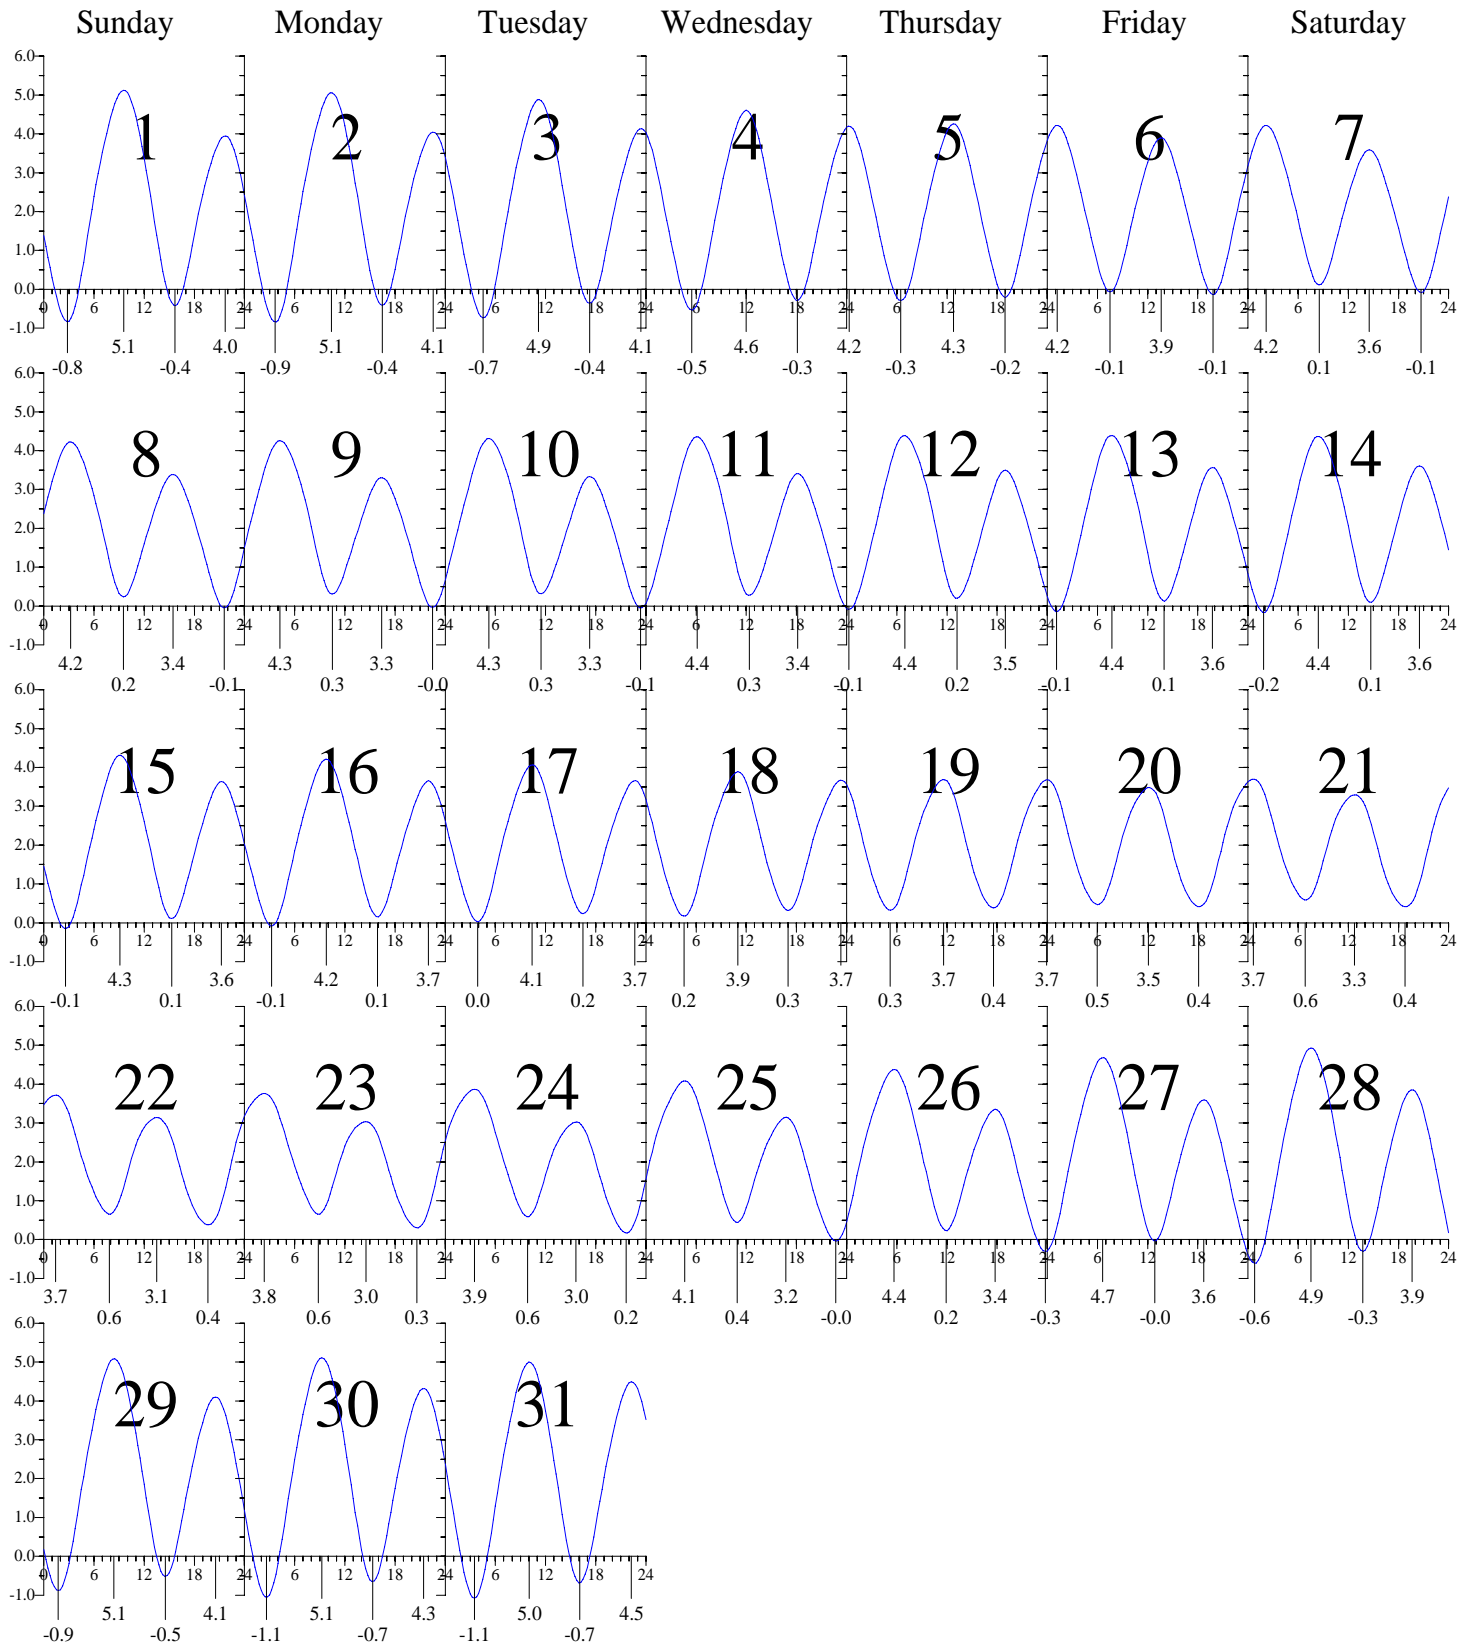

# WACHAPREAGUE, VA — Jan 2006 EASTERN STANDARD TIME.

Heights are in FEET above MEAN LOWER LOW WATER.  
 0 and 24 are midnight, 12 is noon.

Sunday

Monday

Tuesday

Wednesday

Thursday

Friday

Saturday

Heights are in FEET above MEAN LOWER LOW WATER.  
 0 and 24 are midnight, 12 is noon.

Sunday

Monday

Tuesday

Wednesday

Thursday

Friday

Saturday

Heights are in FEET above MEAN LOWER LOW WATER.  
0 and 24 are midnight, 12 is noon.