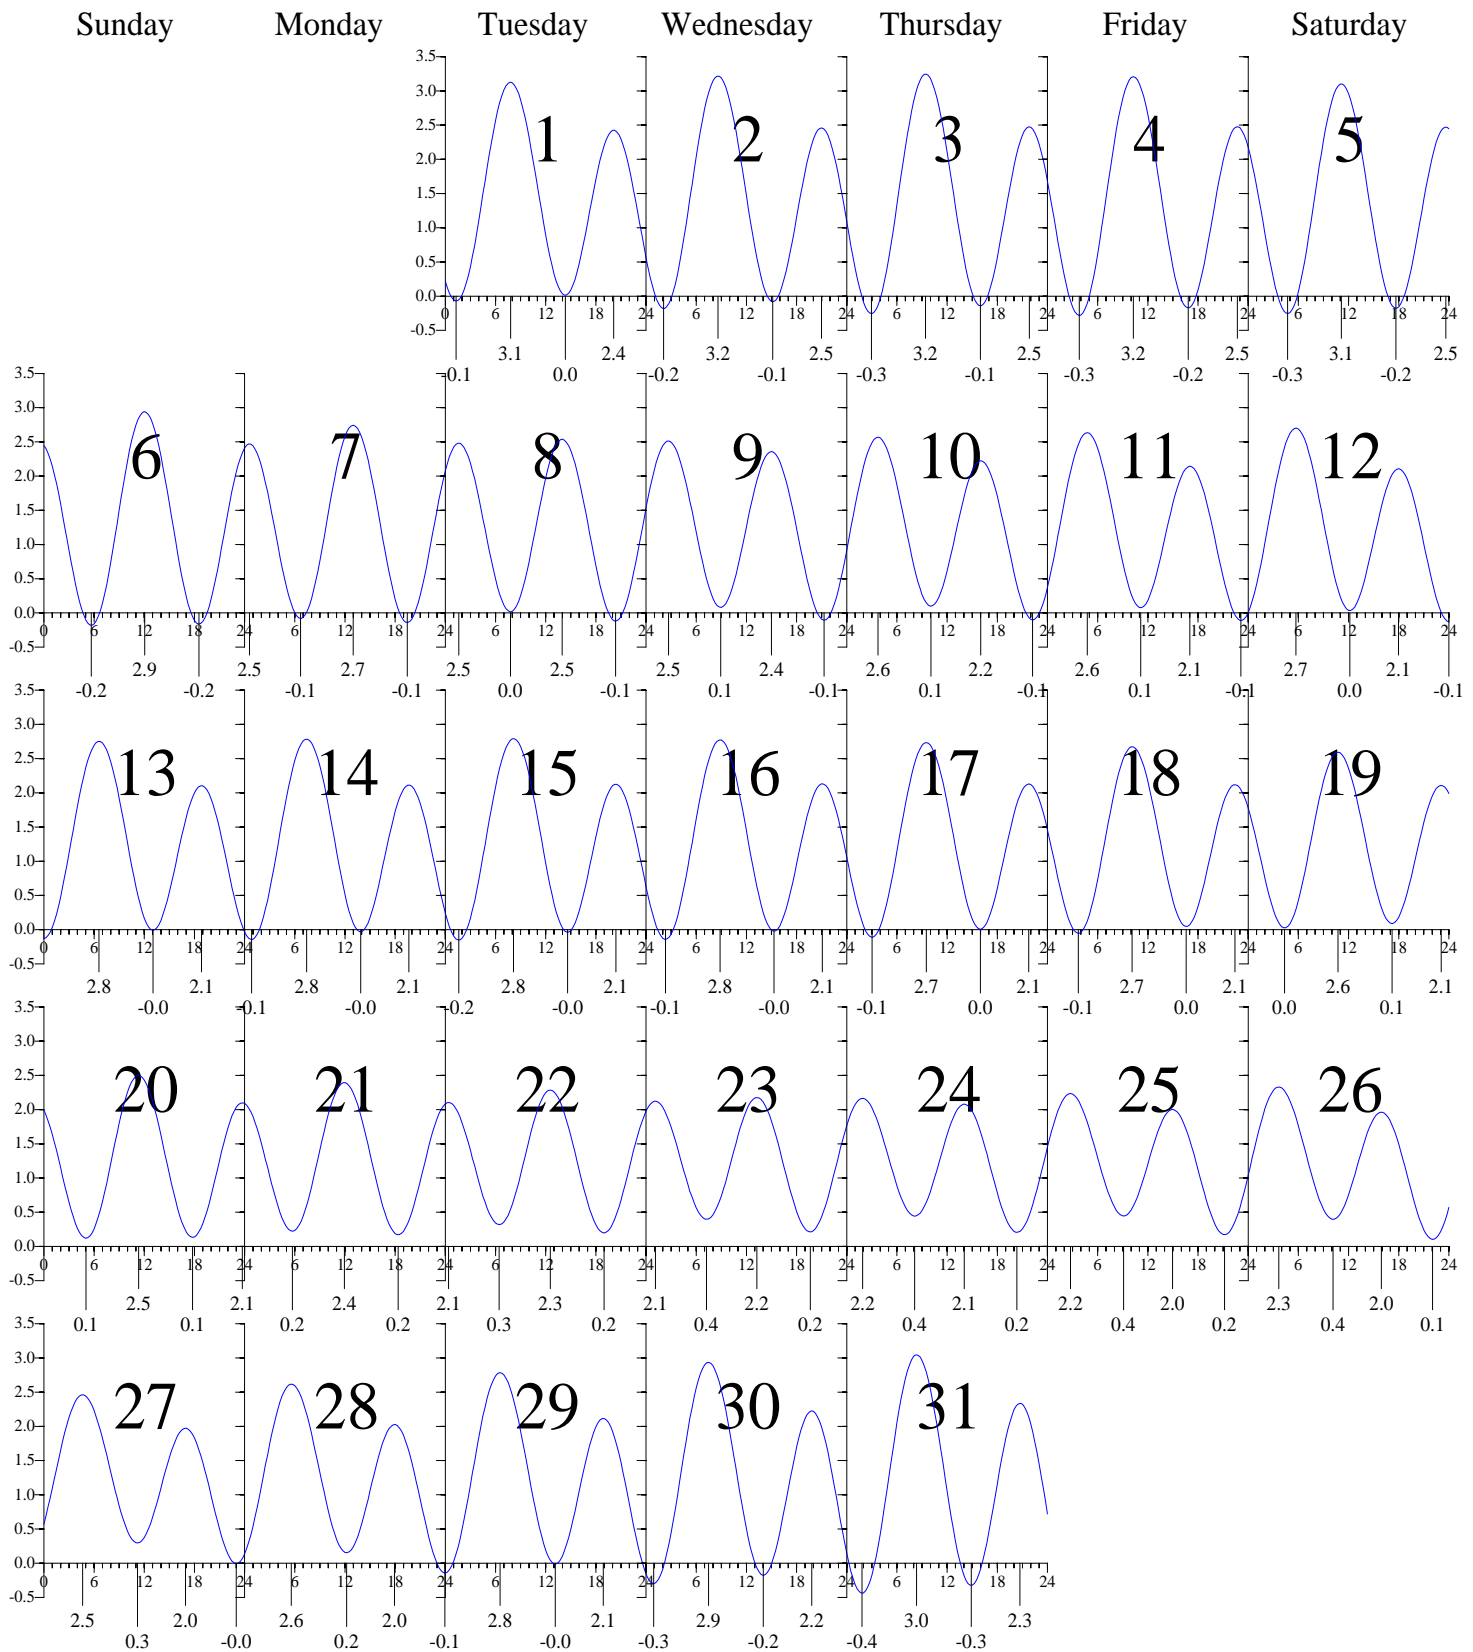

Heights are in FEET above MEAN LOWER LOW WATER.
0 and 24 are midnight, 12 is noon.

HAMPTON ROADS, VA — Aug 2009 EASTERN DAYLIGHT TIME.

Sunday

Monday

Tuesday

Wednesday

Thursday

Friday

Saturday

HAMPTON ROADS, VA — Sep 2009 EASTERN DAYLIGHT TIME.

Heights are in FEET above MEAN LOWER LOW WATER.
0 and 24 are midnight, 12 is noon.

HAMPTON ROADS, VA — Oct 2009 EASTERN DAYLIGHT TIME.

Sunday

Monday

Tuesday

Wednesday

Thursday

Friday

Saturday

Heights are in FEET above MEAN LOWER LOW WATER.
0 and 24 are midnight, 12 is noon.

Heights are in FEET above MEAN LOWER LOW WATER.
 0 and 24 are midnight, 12 is noon.