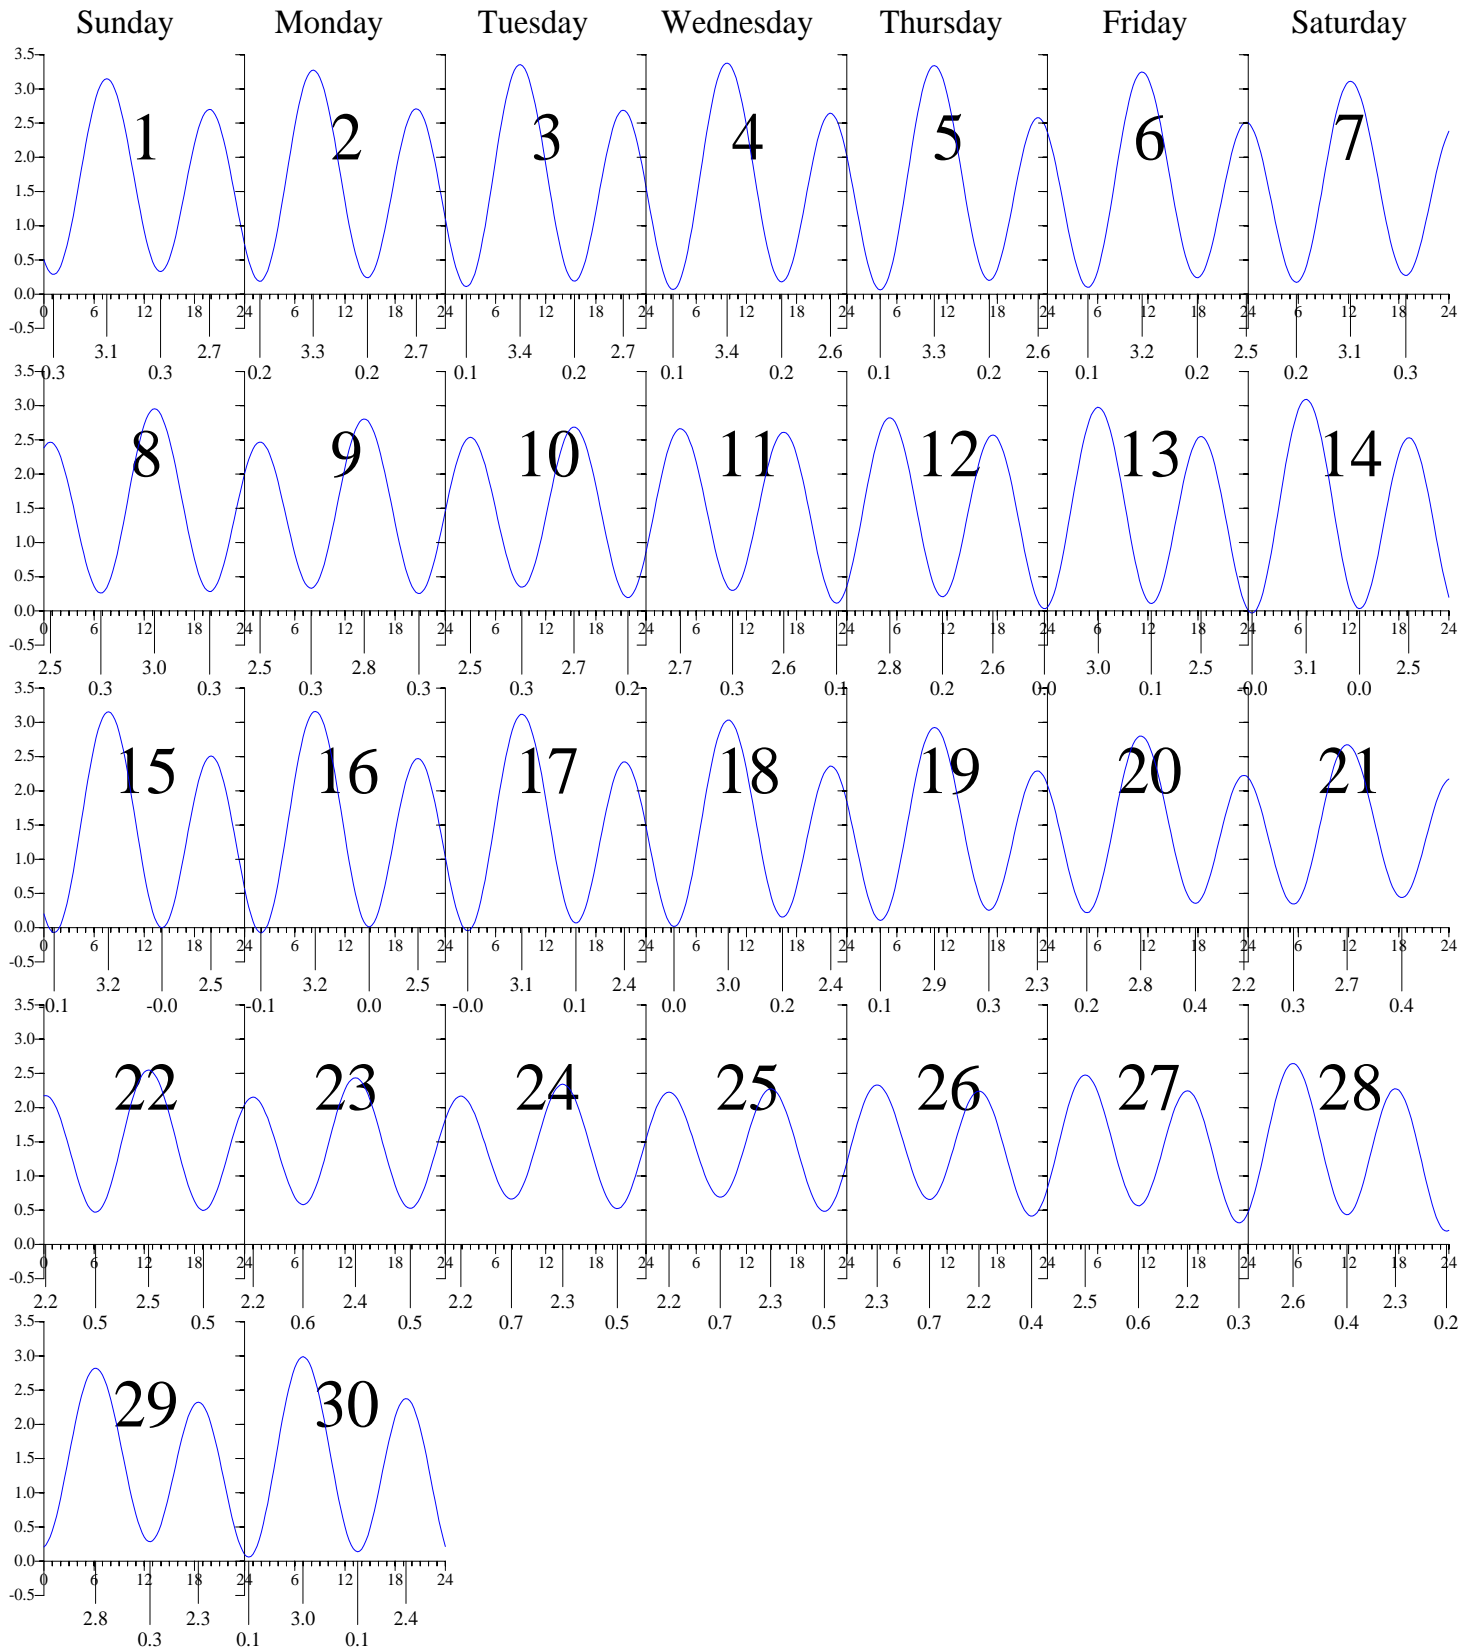

Heights are in FEET above MEAN LOWER LOW WATER.
0 and 24 are midnight, 12 is noon.

HAMPTON ROADS, VA — Aug 2009 EASTERN DAYLIGHT TIME.

Sunday

Monday

Tuesday

Wednesday

Thursday

Friday

Saturday

HAMPTON ROADS, VA — Sep 2009 EASTERN DAYLIGHT TIME.

Heights are in FEET above MEAN LOWER LOW WATER.
0 and 24 are midnight, 12 is noon.

HAMPTON ROADS, VA — Oct 2009 EASTERN DAYLIGHT TIME.

Sunday

Monday

Tuesday

Wednesday

Thursday

Friday

Saturday

Heights are in FEET above MEAN LOWER LOW WATER.
0 and 24 are midnight, 12 is noon.

Heights are in FEET above MEAN LOWER LOW WATER.
 0 and 24 are midnight, 12 is noon.