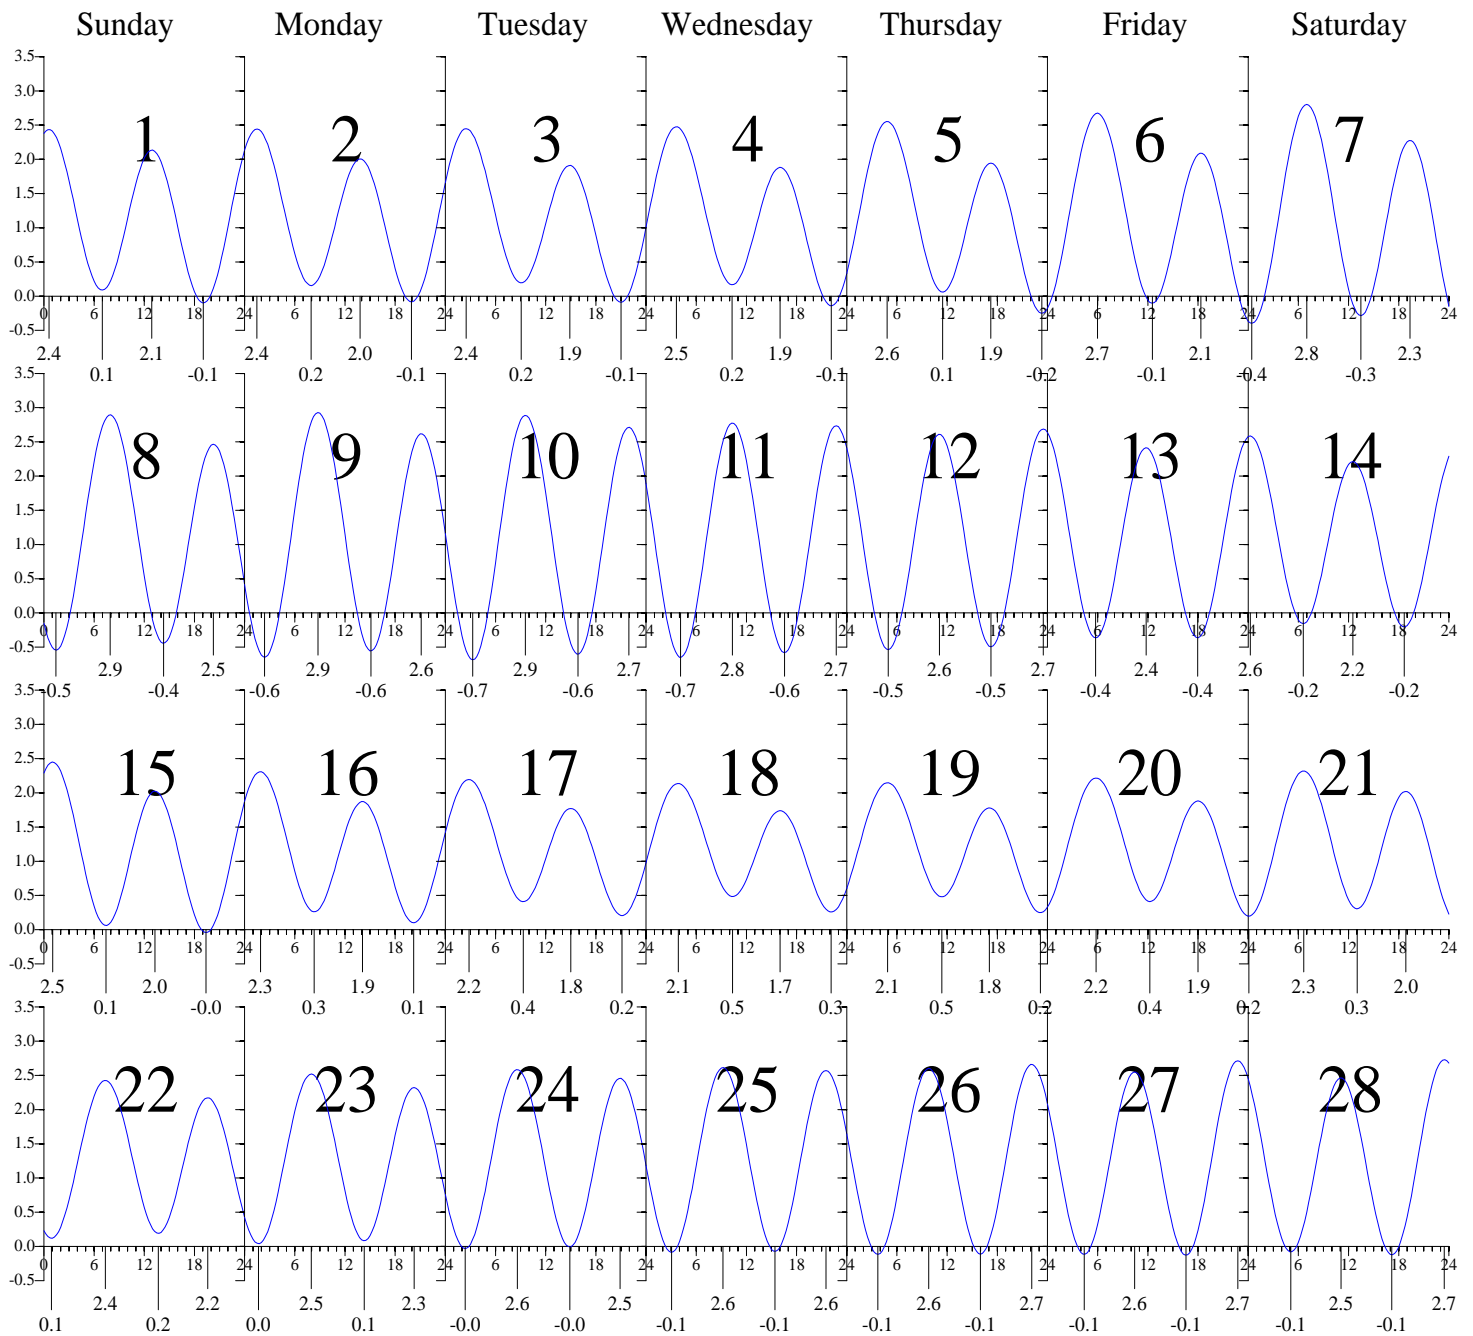

Heights are in FEET above MEAN LOWER LOW WATER.
 0 and 24 are midnight, 12 is noon.

HAMPTON ROADS, VA — Feb 2009 EASTERN STANDARD TIME.

Heights are in FEET above MEAN LOWER LOW WATER.
0 and 24 are midnight, 12 is noon.

Saturday

Heights are in FEET above MEAN LOWER LOW WATER.
 0 and 24 are midnight, 12 is noon.

HAMPTON ROADS, VA — May 2009 EASTERN DAYLIGHT TIME.

Sunday

Monday

Tuesday

Wednesday

Thursday

Heights are in FEET above MEAN LOWER LOW WATER.
0 and 24 are midnight, 12 is noon.

HAMPTON ROADS, VA — Aug 2009 EASTERN DAYLIGHT TIME.

Sunday

Monday

Tuesday

Wednesday

Thursday

Friday

Tuesday

Wednesday

Thursday

Friday

Saturday

Heights are in FEET above MEAN LOWER LOW WATER.
0 and 24 are midnight, 12 is noon.

Heights are in FEET above MEAN LOWER LOW WATER.
 0 and 24 are midnight, 12 is noon.