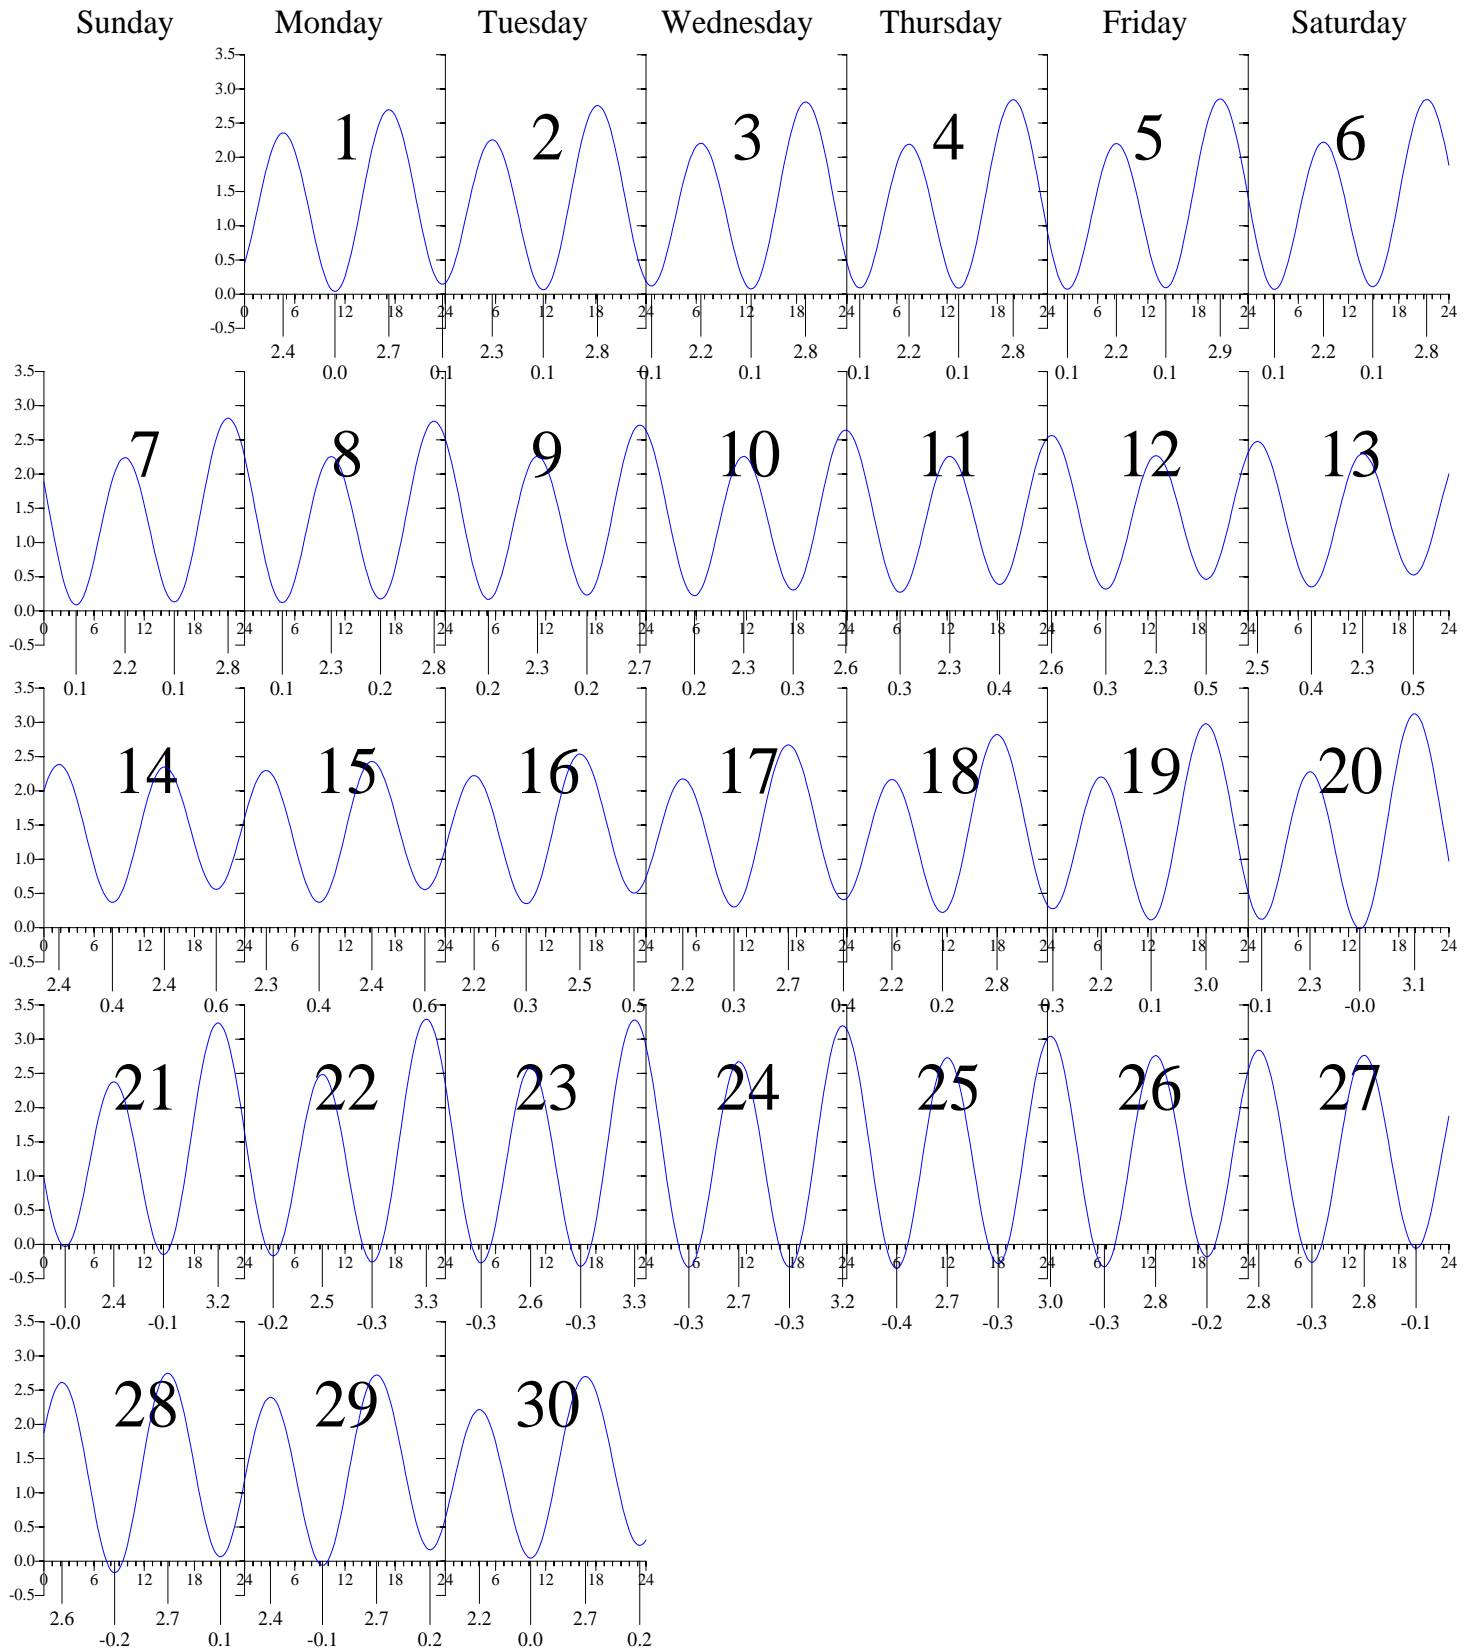

Saturday

Heights are in FEET above MEAN LOWER LOW WATER.
 0 and 24 are midnight, 12 is noon.

HAMPTON ROADS, VA — May 2009 EASTERN DAYLIGHT TIME.

Sunday

Monday

Tuesday

Wednesday

Thursday

Friday

Saturday

Heights are in FEET above MEAN LOWER LOW WATER.
 0 and 24 are midnight, 12 is noon.

HAMPTON ROADS, VA — Jun 2009 EASTERN DAYLIGHT TIME.

Heights are in FEET above MEAN LOWER LOW WATER.
0 and 24 are midnight, 12 is noon.

Heights are in FEET above MEAN LOWER LOW WATER.
0 and 24 are midnight, 12 is noon.

HAMPTON ROADS, VA — Aug 2009 EASTERN DAYLIGHT TIME.

Sunday

Monday

Tuesday

Wednesday

Thursday

Friday