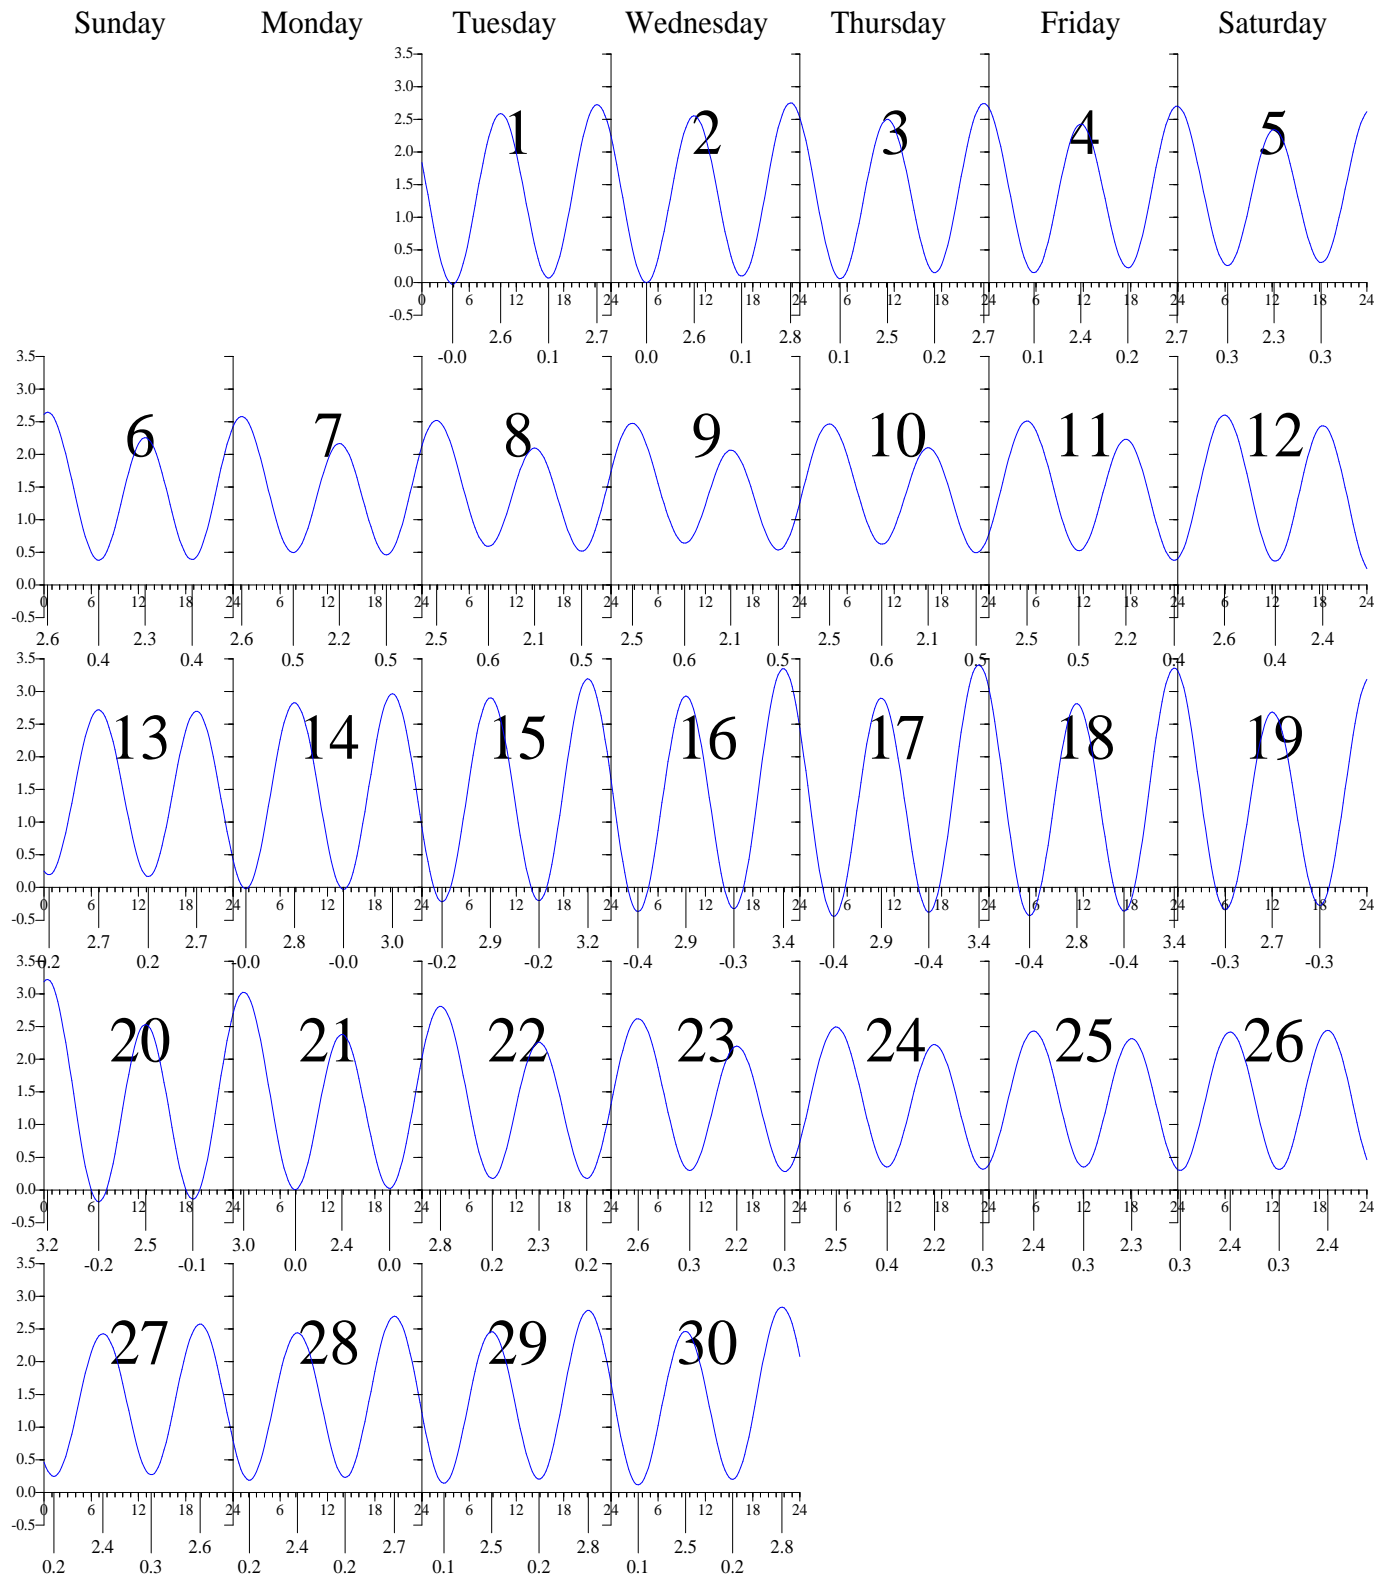

Tuesday

Wednesday

Thursday

Friday

Saturday

Heights are in FEET above MEAN LOWER LOW WATER.
0 and 24 are midnight, 12 is noon.

HAMPTON ROADS, VA — Apr 2003 EASTERN DAYLIGHT TIME.

Heights are in FEET above MEAN LOWER LOW WATER.
 0 and 24 are midnight, 12 is noon.

Heights are in FEET above MEAN LOWER LOW WATER.
 0 and 24 are midnight, 12 is noon.

HAMPTON ROADS, VA — Jul 2003 EASTERN DAYLIGHT TIME.

Heights are in FEET above MEAN LOWER LOW WATER.
 0 and 24 are midnight, 12 is noon.

Heights are in FEET above MEAN LOWER LOW WATER.
0 and 24 are midnight, 12 is noon.

HAMPTON ROADS, VA — Sep 2003 EASTERN DAYLIGHT TIME.

Heights are in FEET above MEAN LOWER LOW WATER.
0 and 24 are midnight, 12 is noon.