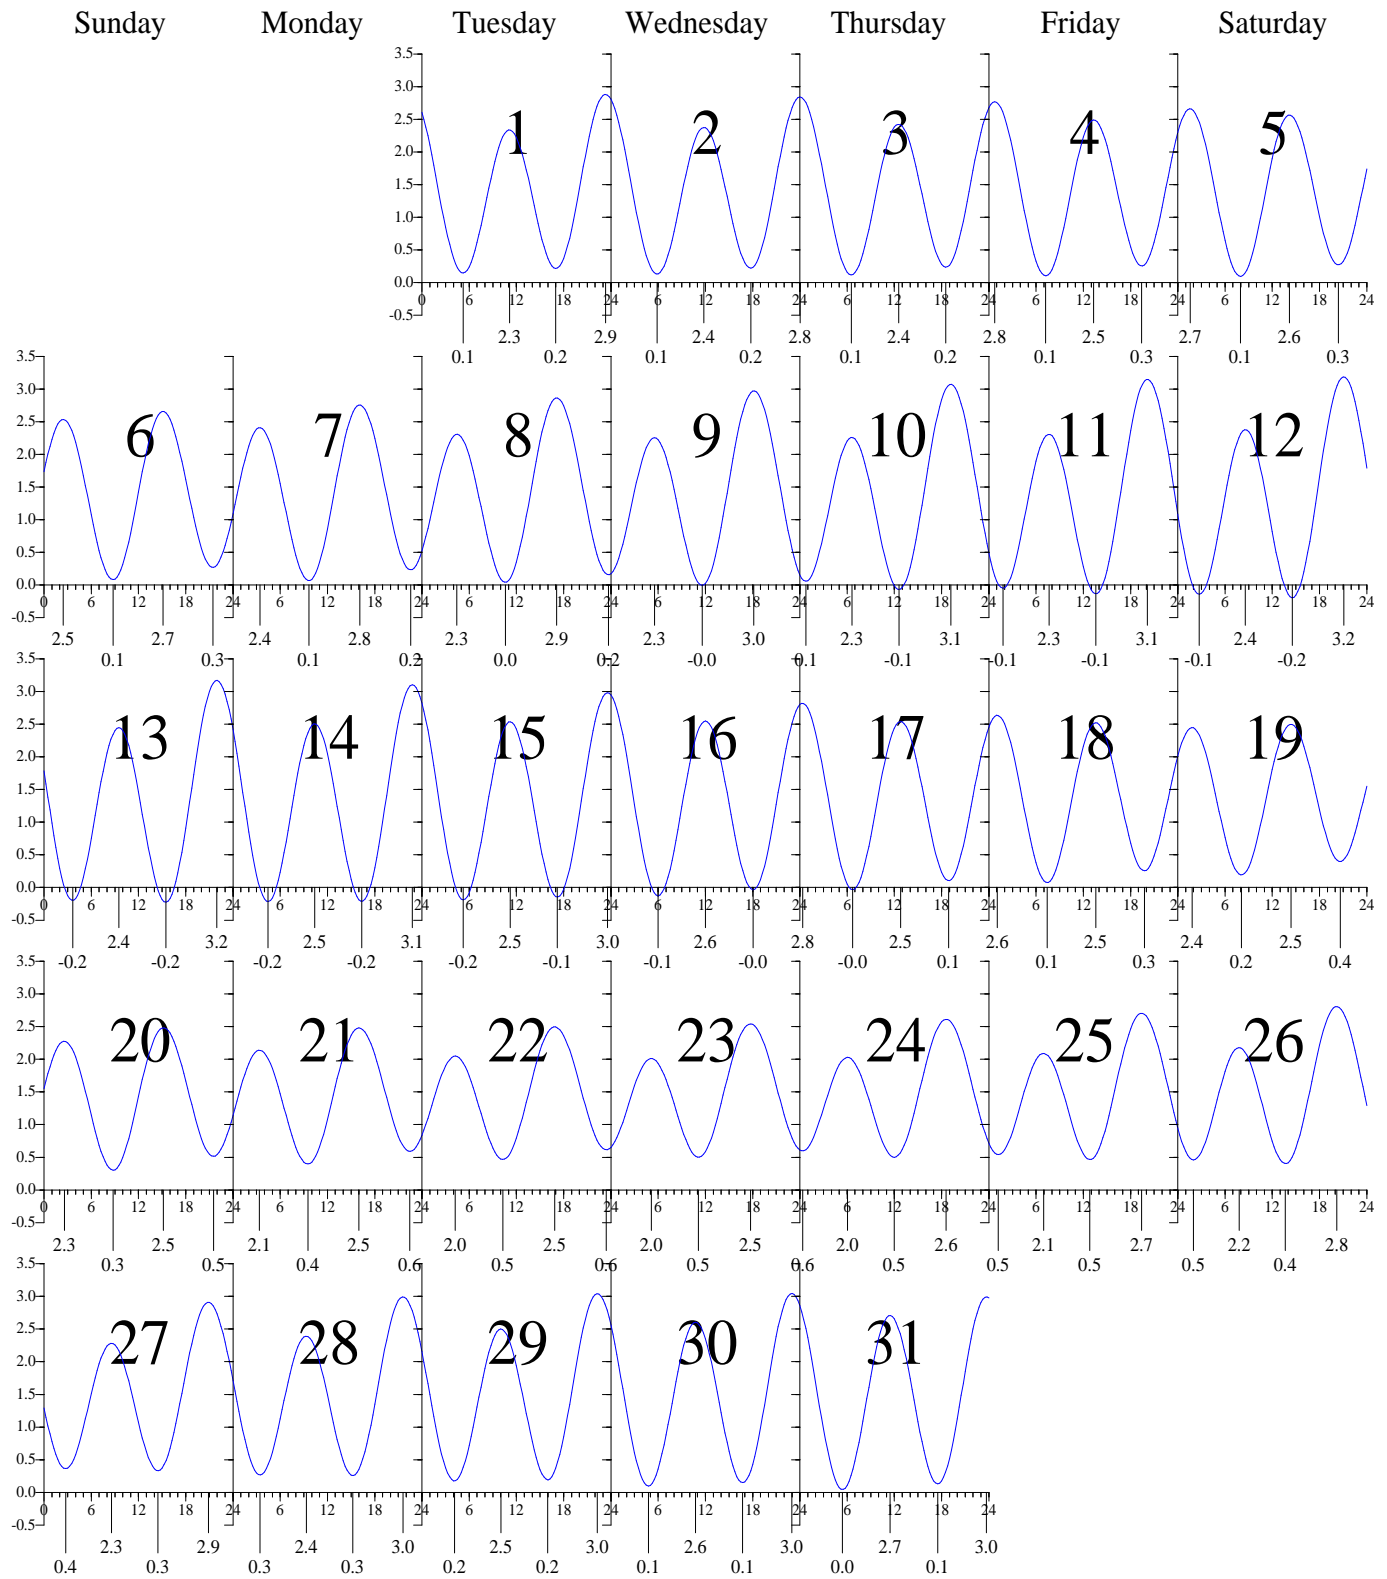

Tuesday

Wednesday

Thursday

Friday

Saturday

Heights are in FEET above MEAN LOWER LOW WATER.
0 and 24 are midnight, 12 is noon.

HAMPTON ROADS, VA — Apr 2003 EASTERN DAYLIGHT TIME.

Heights are in FEET above MEAN LOWER LOW WATER.
 0 and 24 are midnight, 12 is noon.

HAMPTON ROADS, VA — May 2003 EASTERN DAYLIGHT TIME.

Sunday

Monday

Tuesday

Wednesday

Thursday

Friday

Saturday

Heights are in FEET above MEAN LOWER LOW WATER.
 0 and 24 are midnight, 12 is noon.

HAMPTON ROADS, VA — Jul 2003 EASTERN DAYLIGHT TIME.

Heights are in FEET above MEAN LOWER LOW WATER.
 0 and 24 are midnight, 12 is noon.