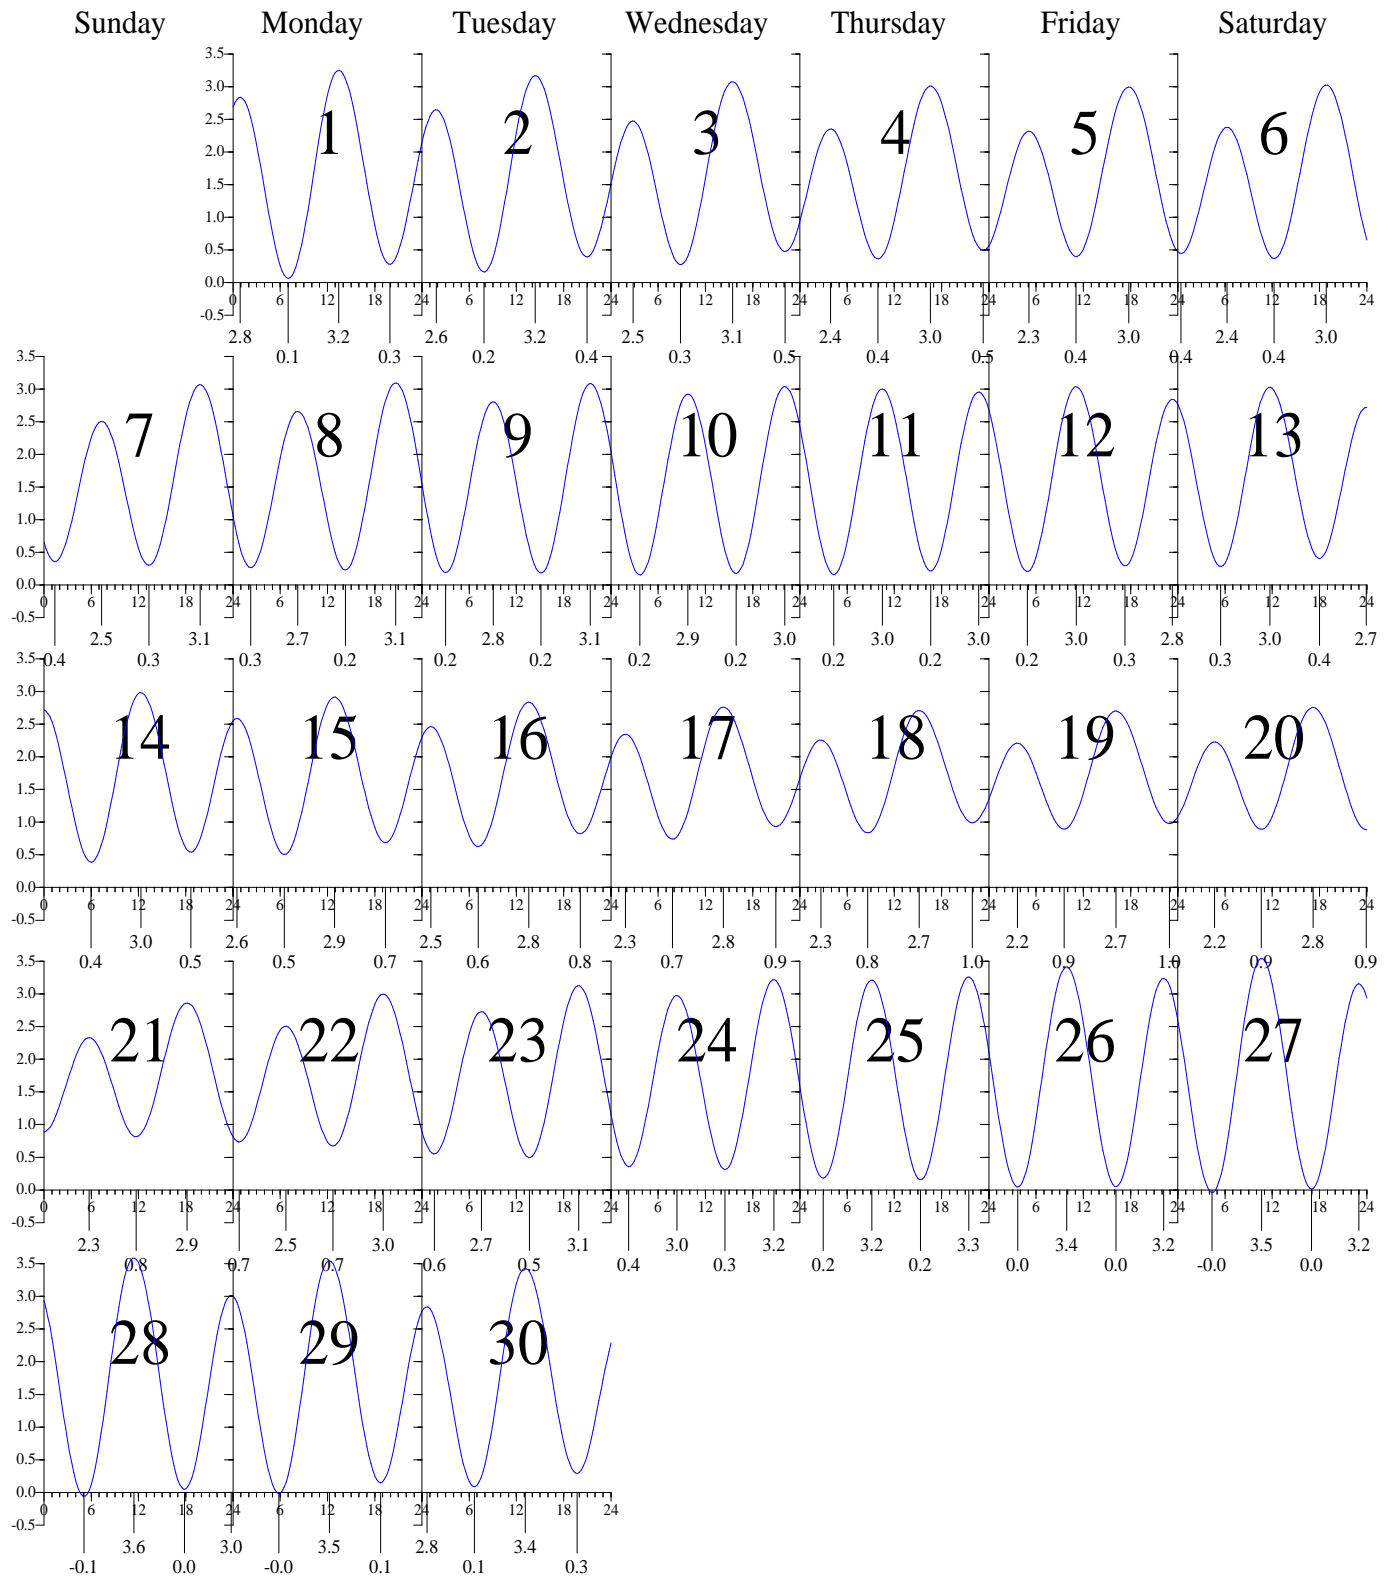

Heights are in FEET above MEAN LOWER LOW WATER.
 0 and 24 are midnight, 12 is noon.

HAMPTON ROADS, VA — Jul 2003 EASTERN DAYLIGHT TIME.

Heights are in FEET above MEAN LOWER LOW WATER.
 0 and 24 are midnight, 12 is noon.

HAMPTON ROADS, VA — Aug 2003 EASTERN DAYLIGHT TIME.

Sunday

Monday

Tuesday

Wednesday

Thursday

Friday

Saturday

Heights are in FEET above MEAN LOWER LOW WATER.
0 and 24 are midnight, 12 is noon.

HAMPTON ROADS, VA — Sep 2003 EASTERN DAYLIGHT TIME.

Heights are in FEET above MEAN LOWER LOW WATER.
0 and 24 are midnight, 12 is noon.