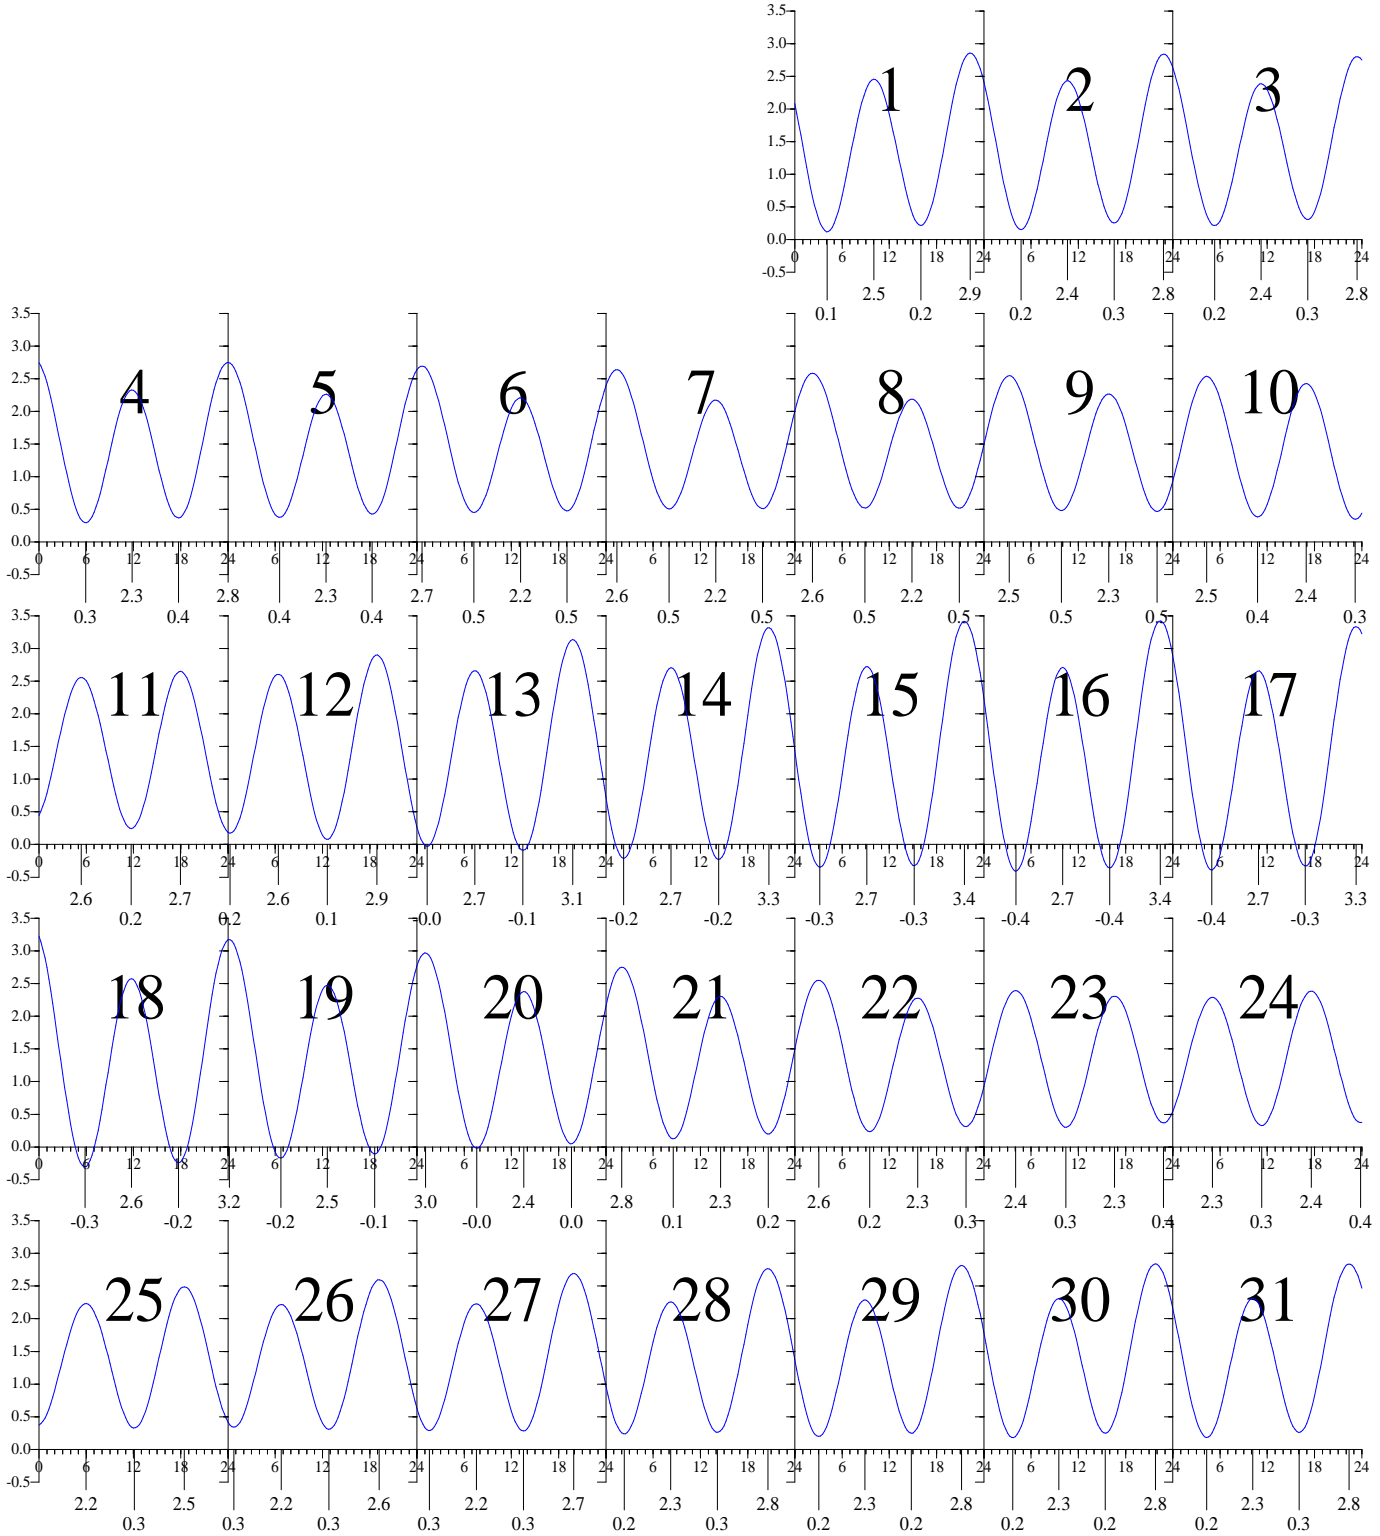

Heights are in FEET above MEAN LOWER LOW WATER.
 0 and 24 are midnight, 12 is noon.

HAMPTON ROADS, VA — Jul 2003 EASTERN DAYLIGHT TIME.

Heights are in FEET above MEAN LOWER LOW WATER.
 0 and 24 are midnight, 12 is noon.