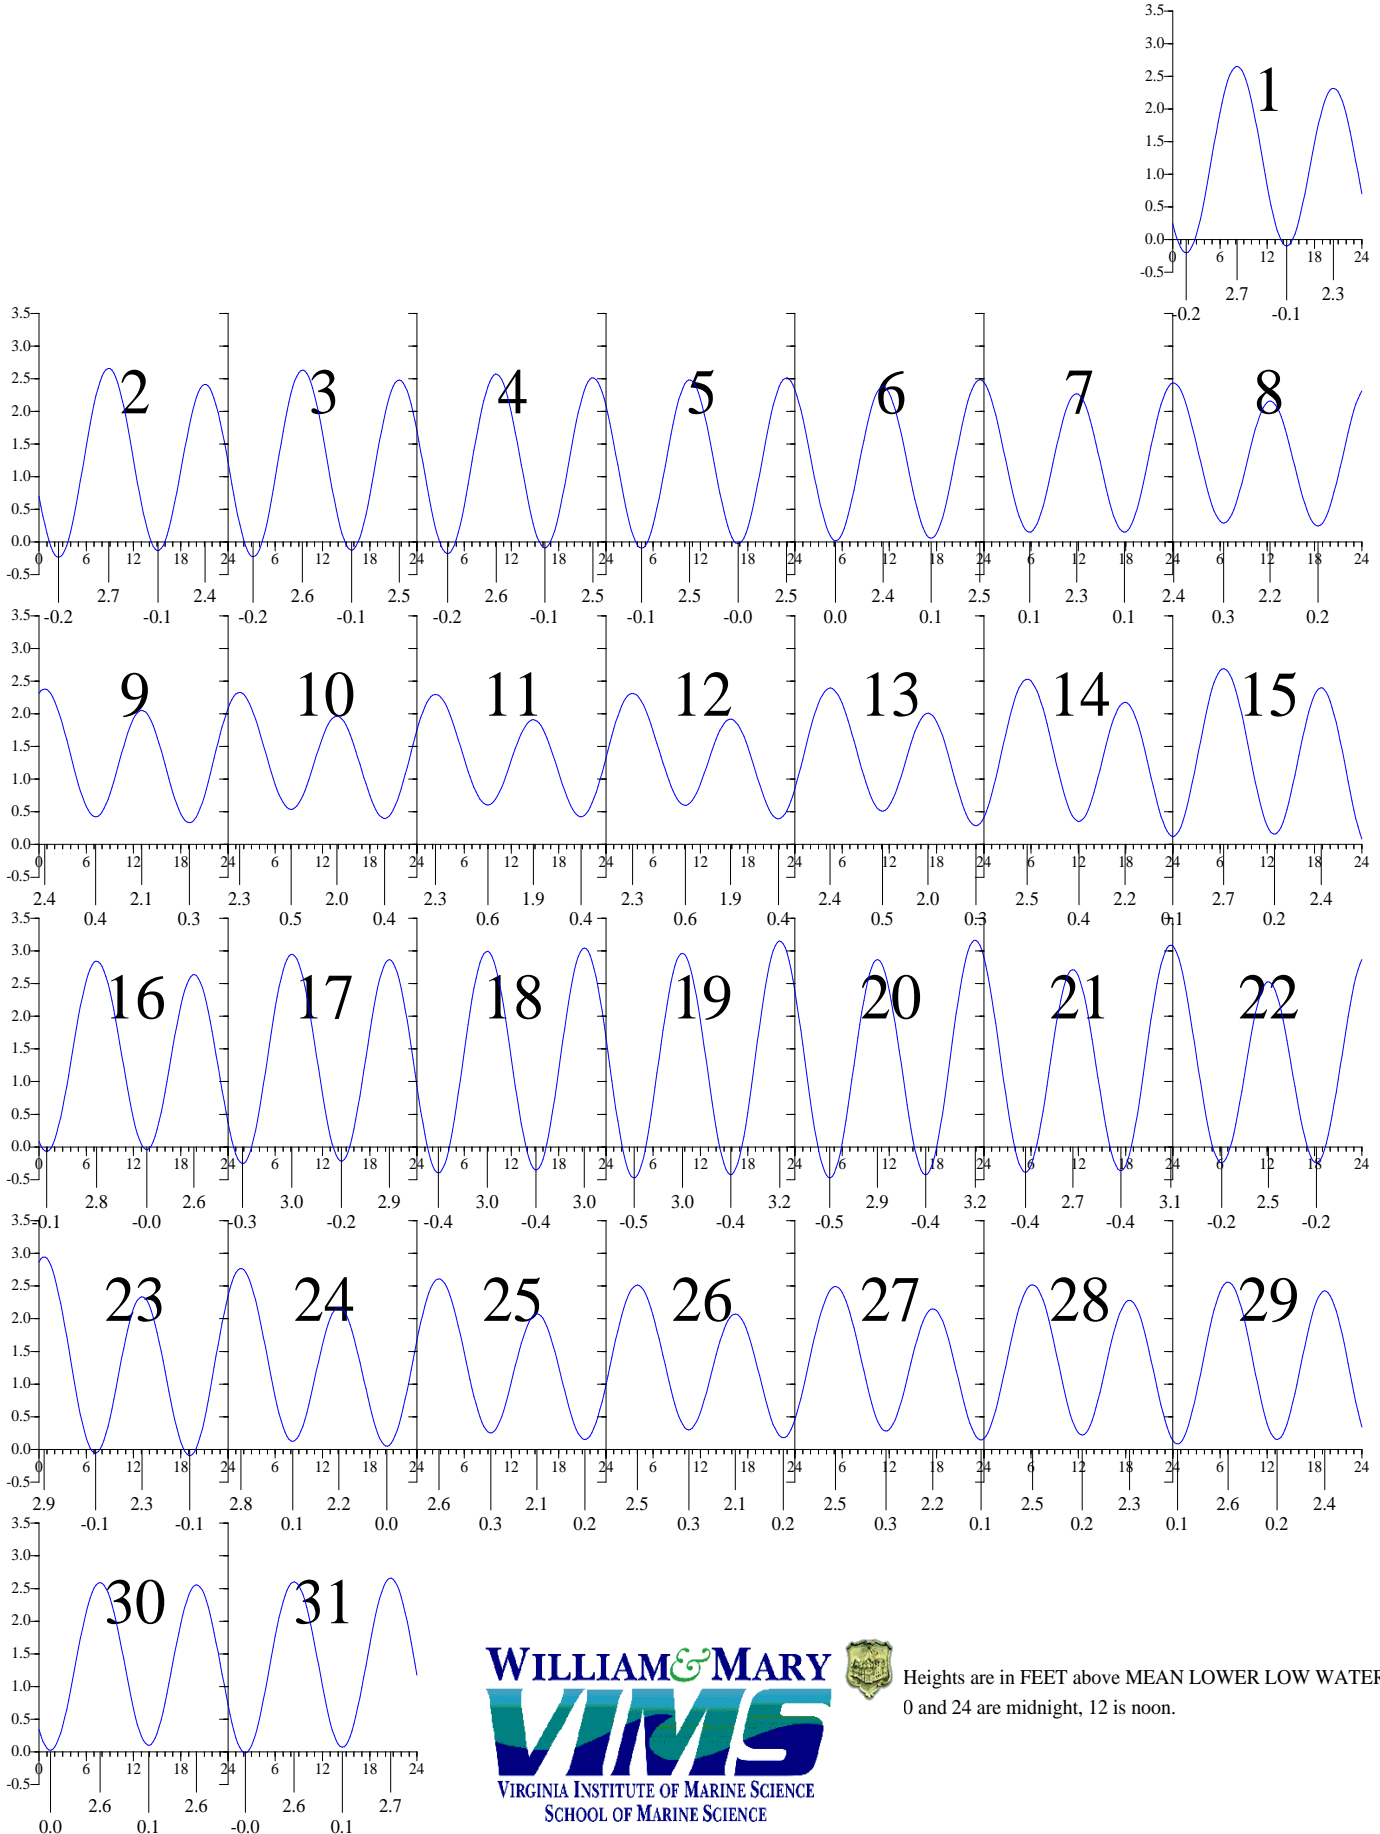

Tuesday

Wednesday

Thursday

Friday

Saturday

Heights are in FEET above MEAN LOWER LOW WATER.
0 and 24 are midnight, 12 is noon.

HAMPTON ROADS, VA — Apr 2003 EASTERN DAYLIGHT TIME.

Heights are in FEET above MEAN LOWER LOW WATER.
 0 and 24 are midnight, 12 is noon.