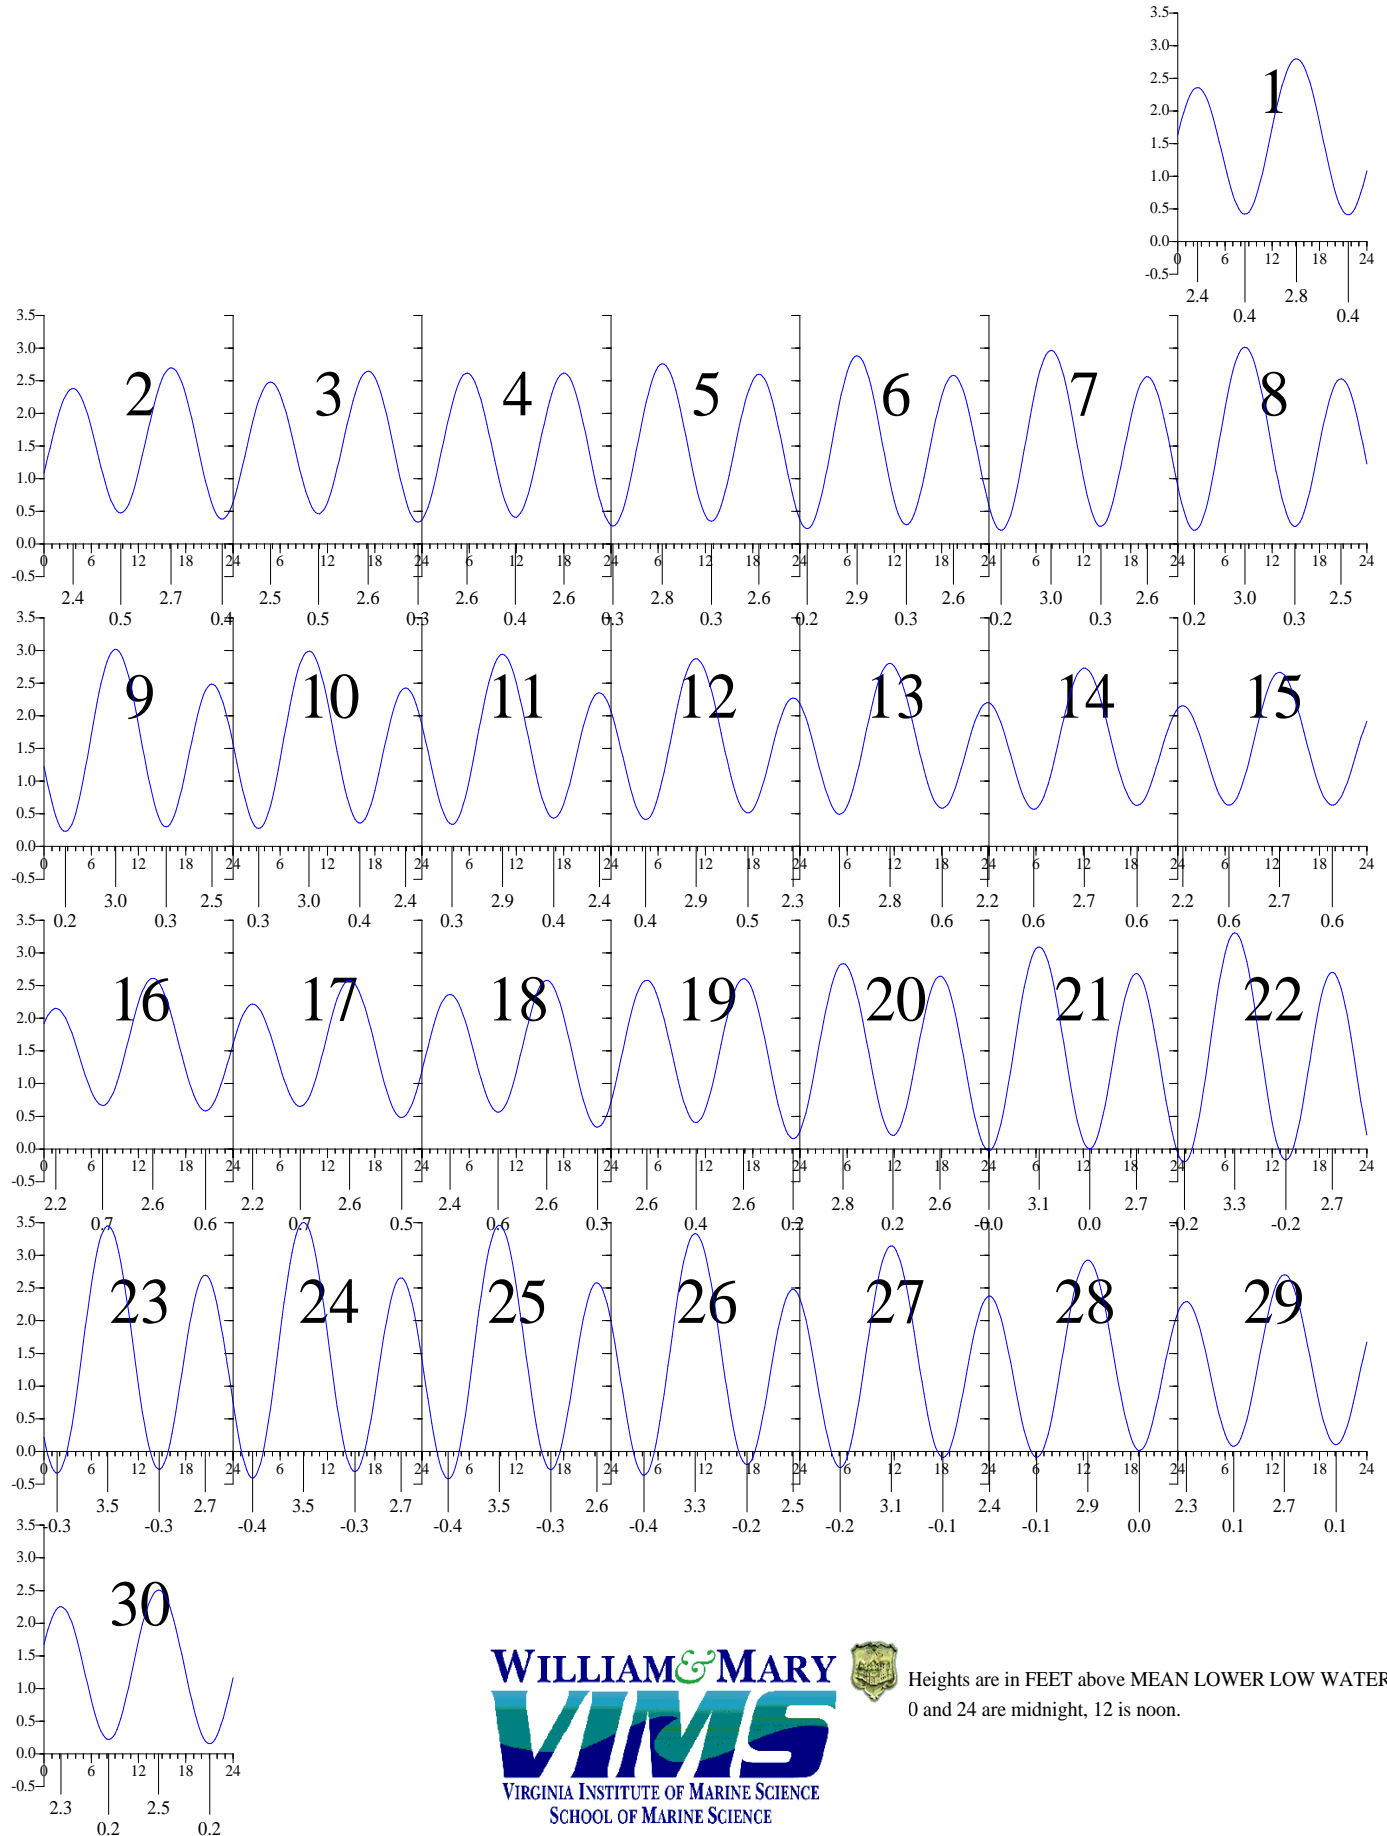

HAMPTON ROADS, VA — Nov 2003 EASTERN STANDARD TIME.

Sunday

Monday

Tuesday

Wednesday

Thursday

Friday

Saturday

Heights are in FEET above MEAN LOWER LOW WATER.
0 and 24 are midnight, 12 is noon.