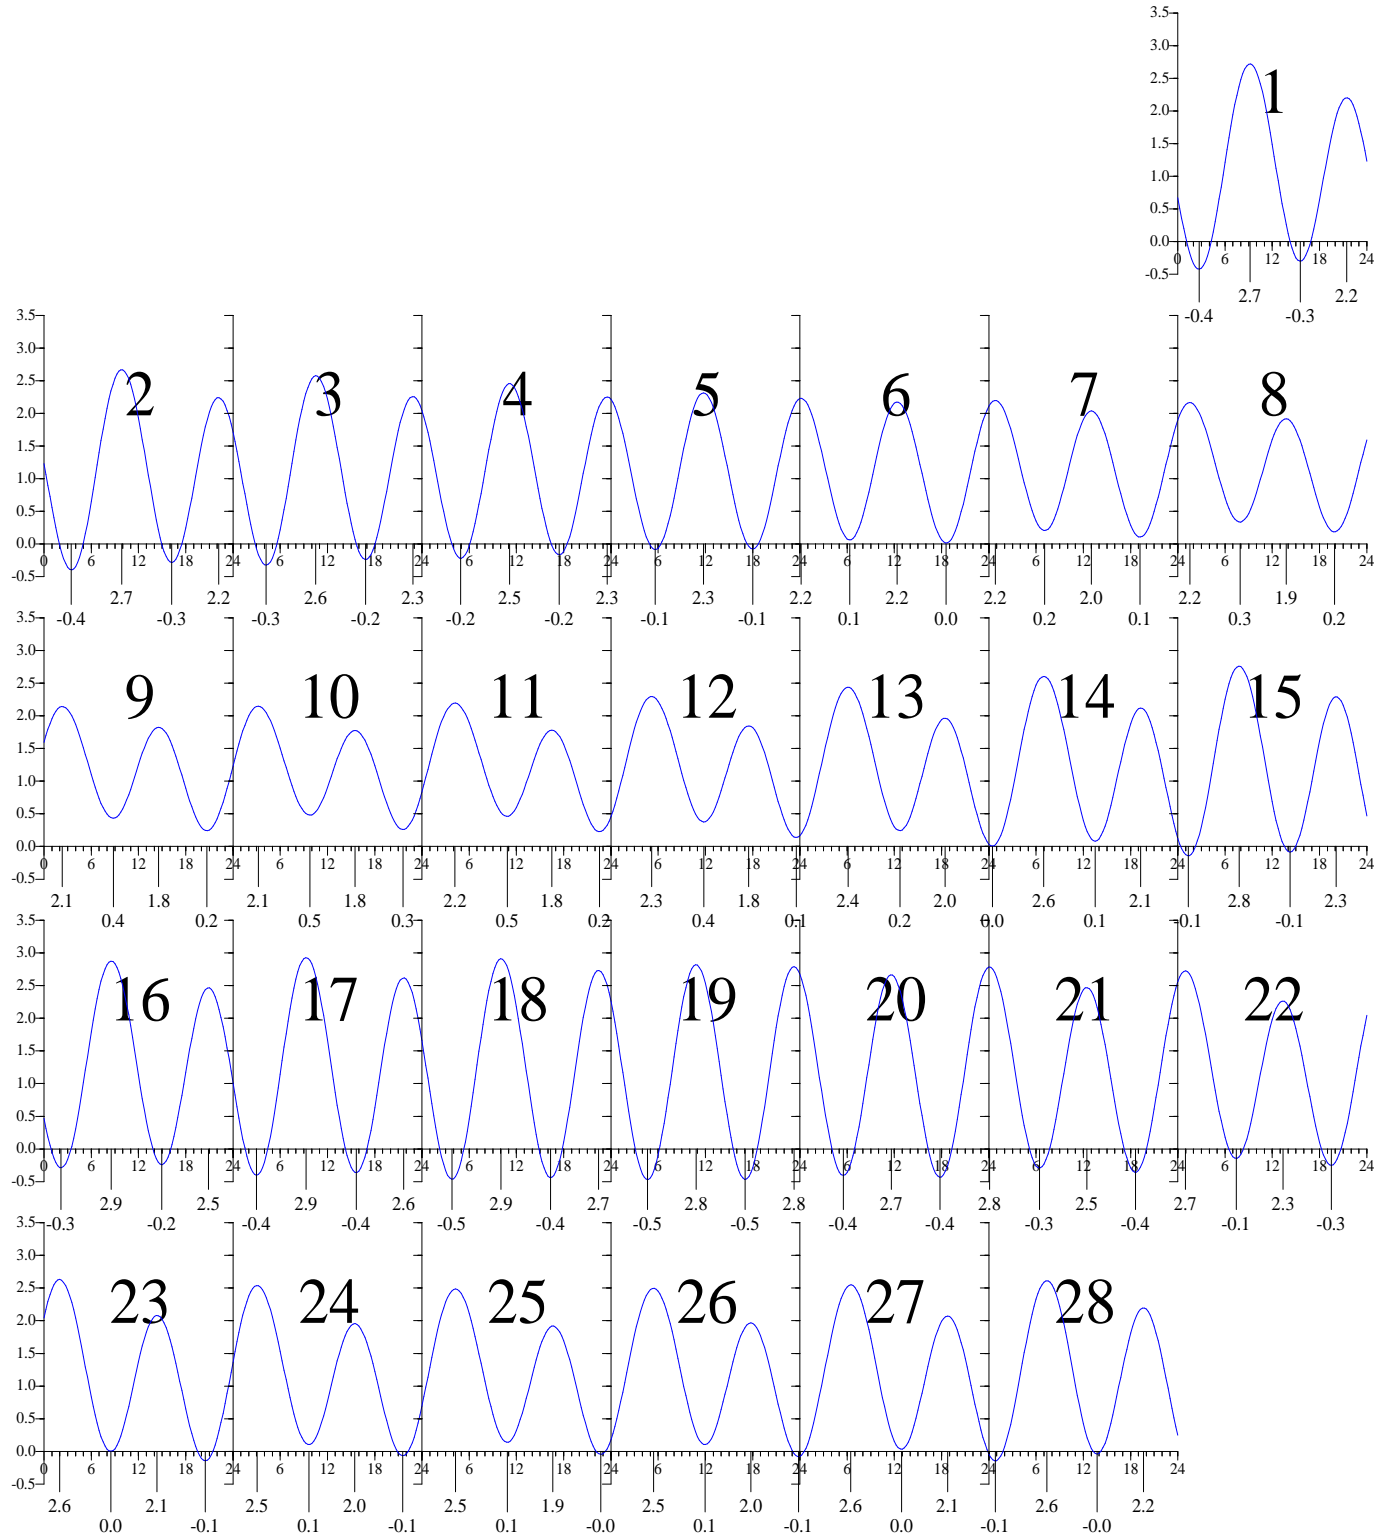

HAMPTON ROADS, VA — Feb 2003 EASTERN STANDARD TIME.

Sunday

Monday

Tuesday

Wednesday

Thursday

Friday

Saturday

Heights are in FEET above MEAN LOWER LOW WATER.
0 and 24 are midnight, 12 is noon.