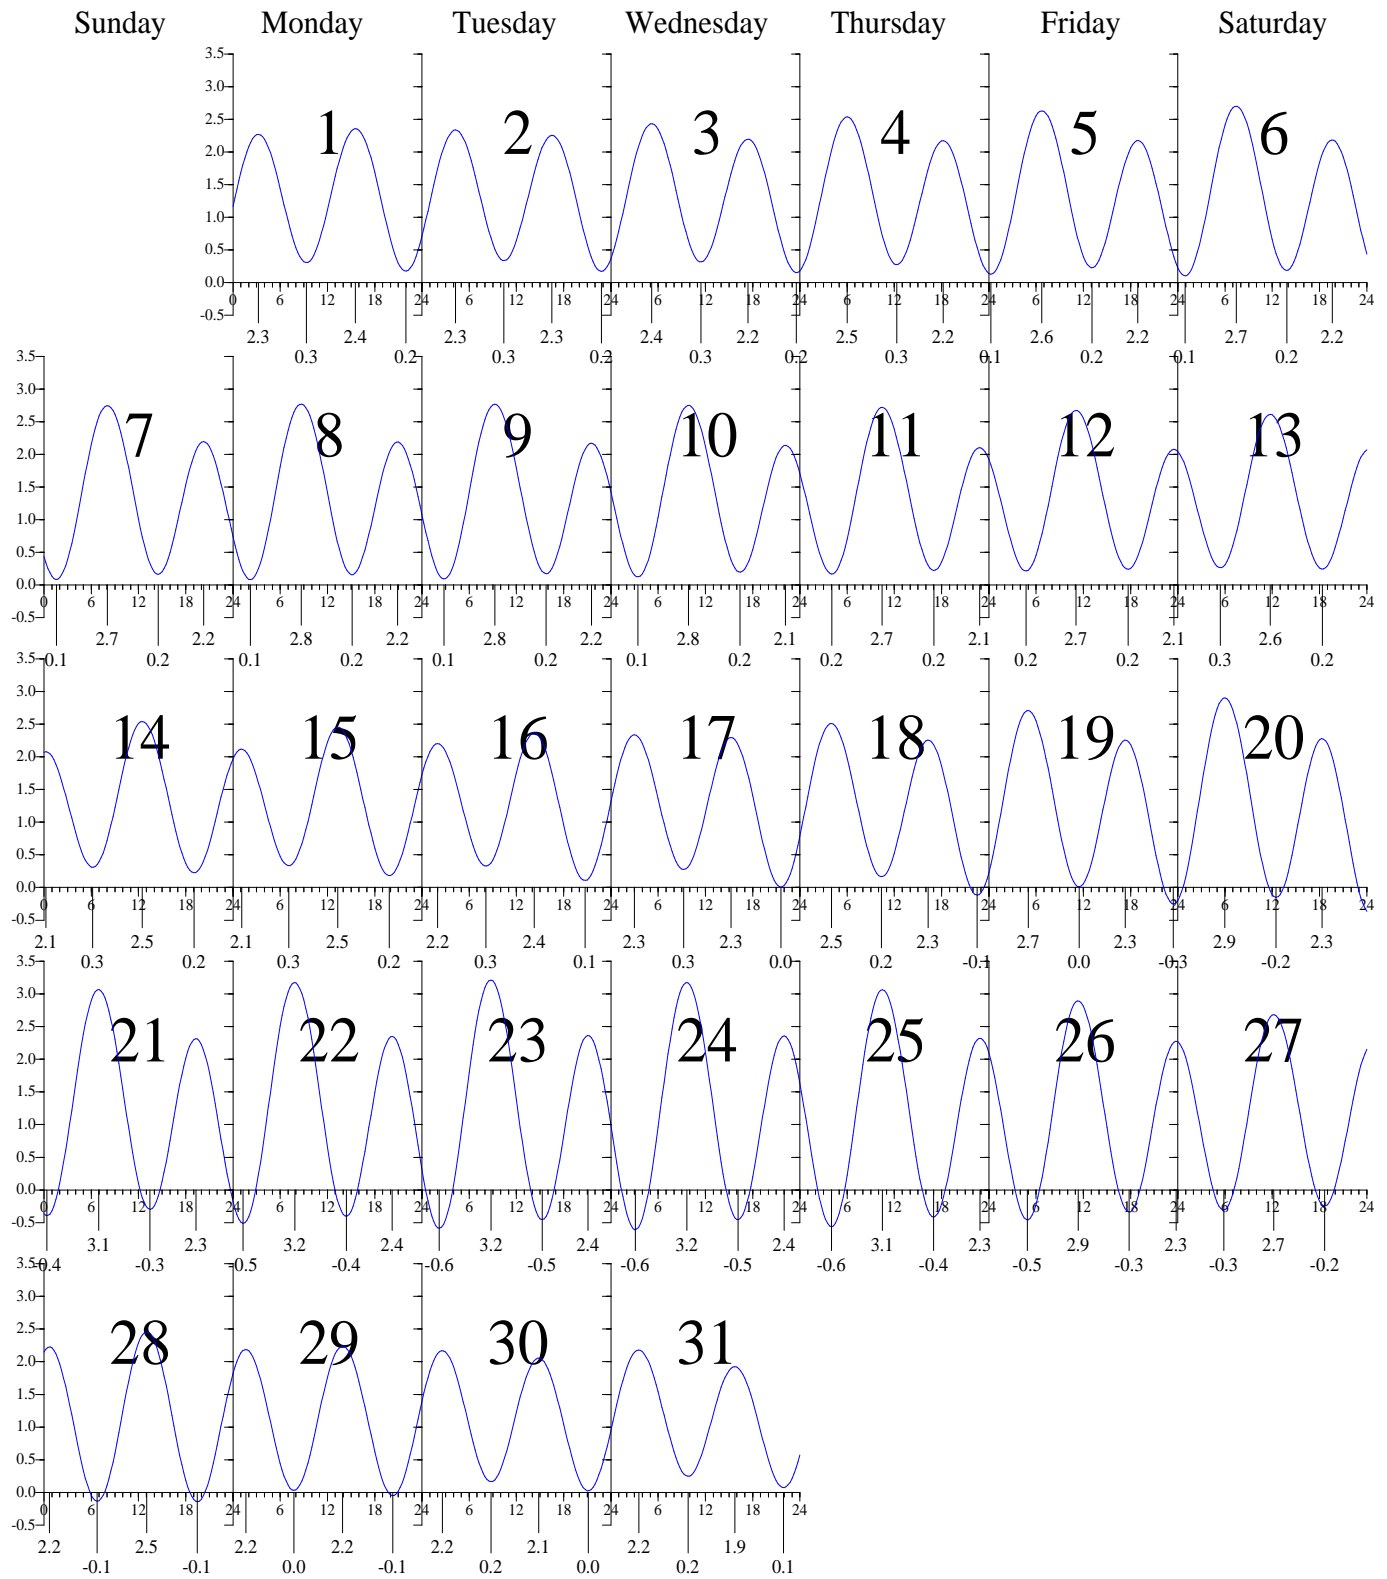

Heights are in FEET above MEAN LOWER LOW WATER.
0 and 24 are midnight, 12 is noon.

HAMPTON ROADS, VA — Sep 2003 EASTERN DAYLIGHT TIME.

Heights are in FEET above MEAN LOWER LOW WATER.
0 and 24 are midnight, 12 is noon.

HAMPTON ROADS, VA — Oct 2003 EASTERN DAYLIGHT TIME.

Heights are in FEET above MEAN LOWER LOW WATER.
 0 and 24 are midnight, 12 is noon.

HAMPTON ROADS, VA — Nov 2003 EASTERN STANDARD TIME.

Sunday

Monday

Tuesday

Wednesday

Thursday

Friday

Saturday

Heights are in FEET above MEAN LOWER LOW WATER.
0 and 24 are midnight, 12 is noon.

HAMPTON ROADS, VA — Dec 2003 EASTERN STANDARD TIME.

Heights are in FEET above MEAN LOWER LOW WATER.
 0 and 24 are midnight, 12 is noon.