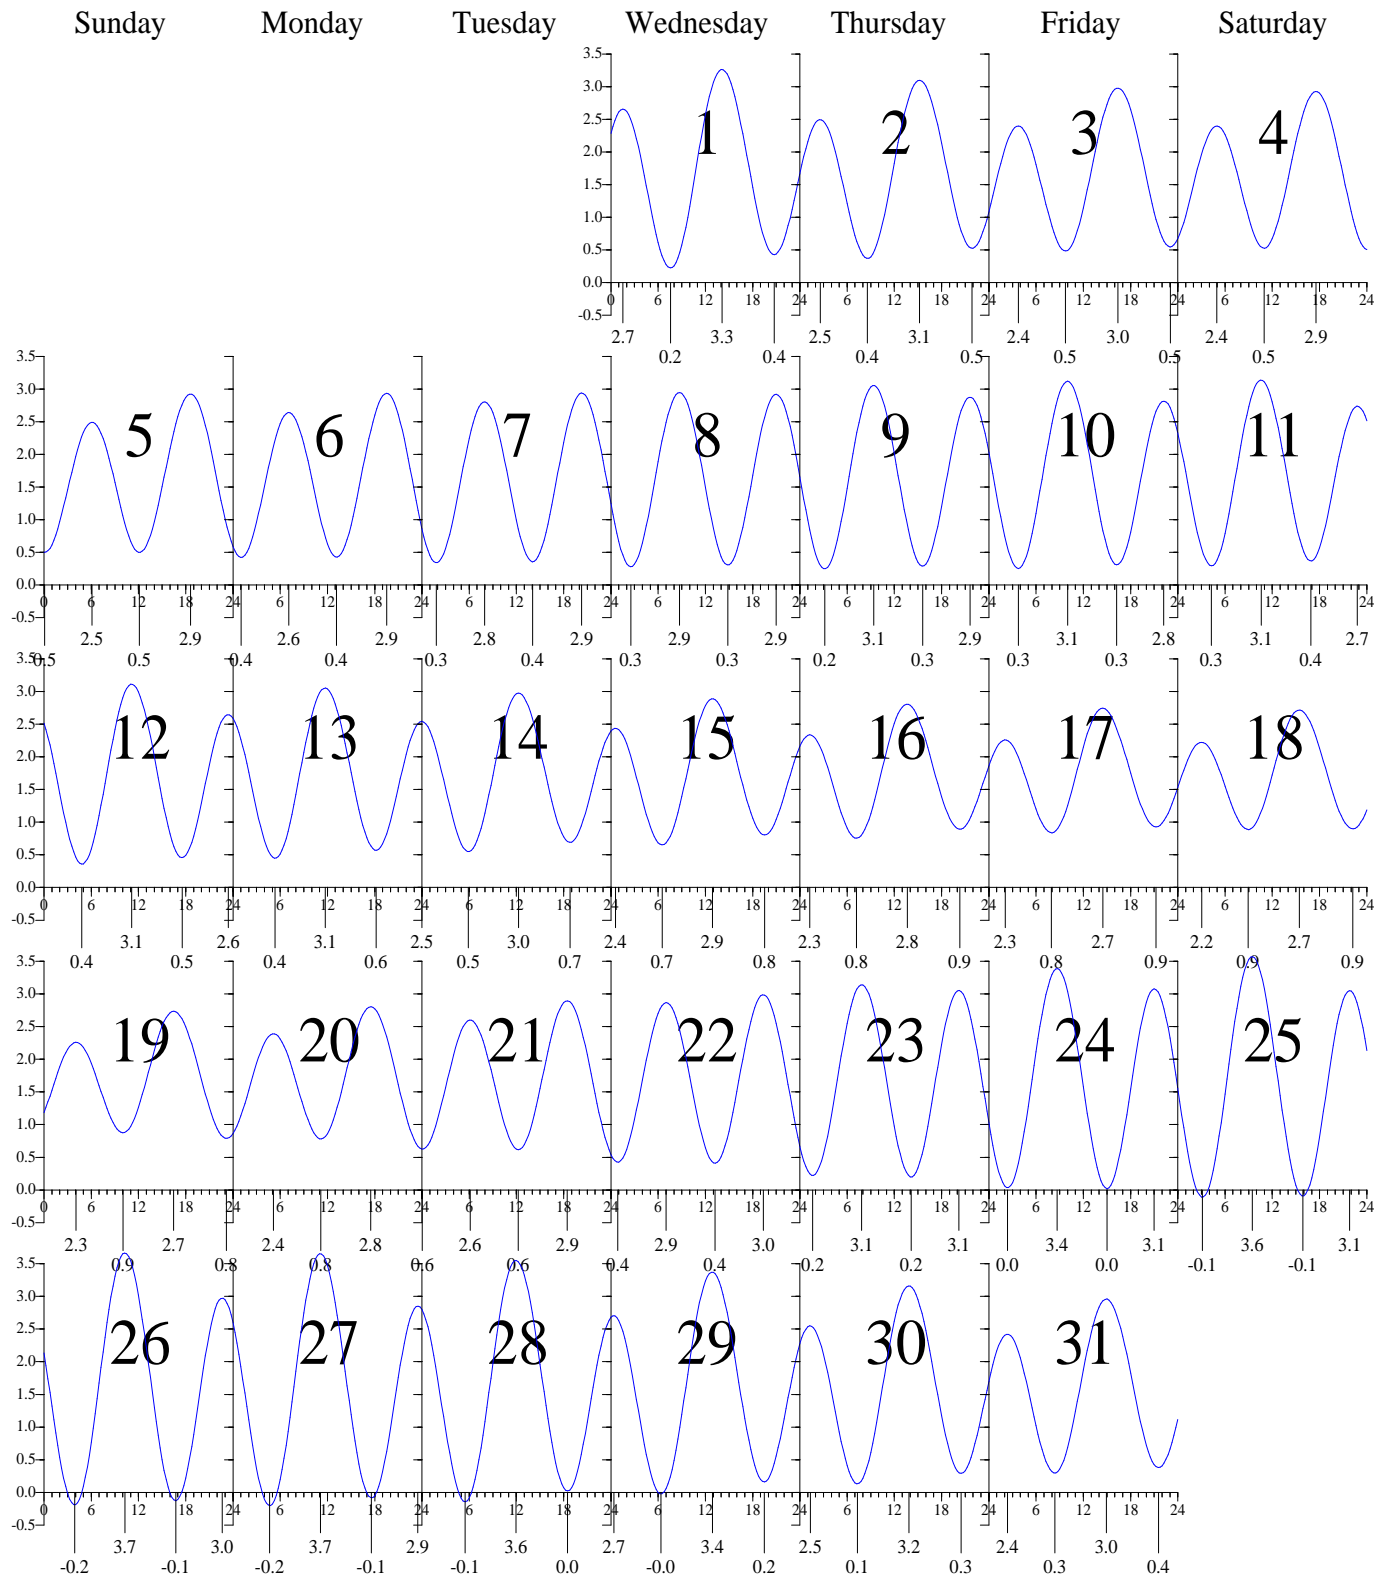

HAMPTON ROADS, VA — Oct 2003 EASTERN DAYLIGHT TIME.

Heights are in FEET above MEAN LOWER LOW WATER.
0 and 24 are midnight, 12 is noon.