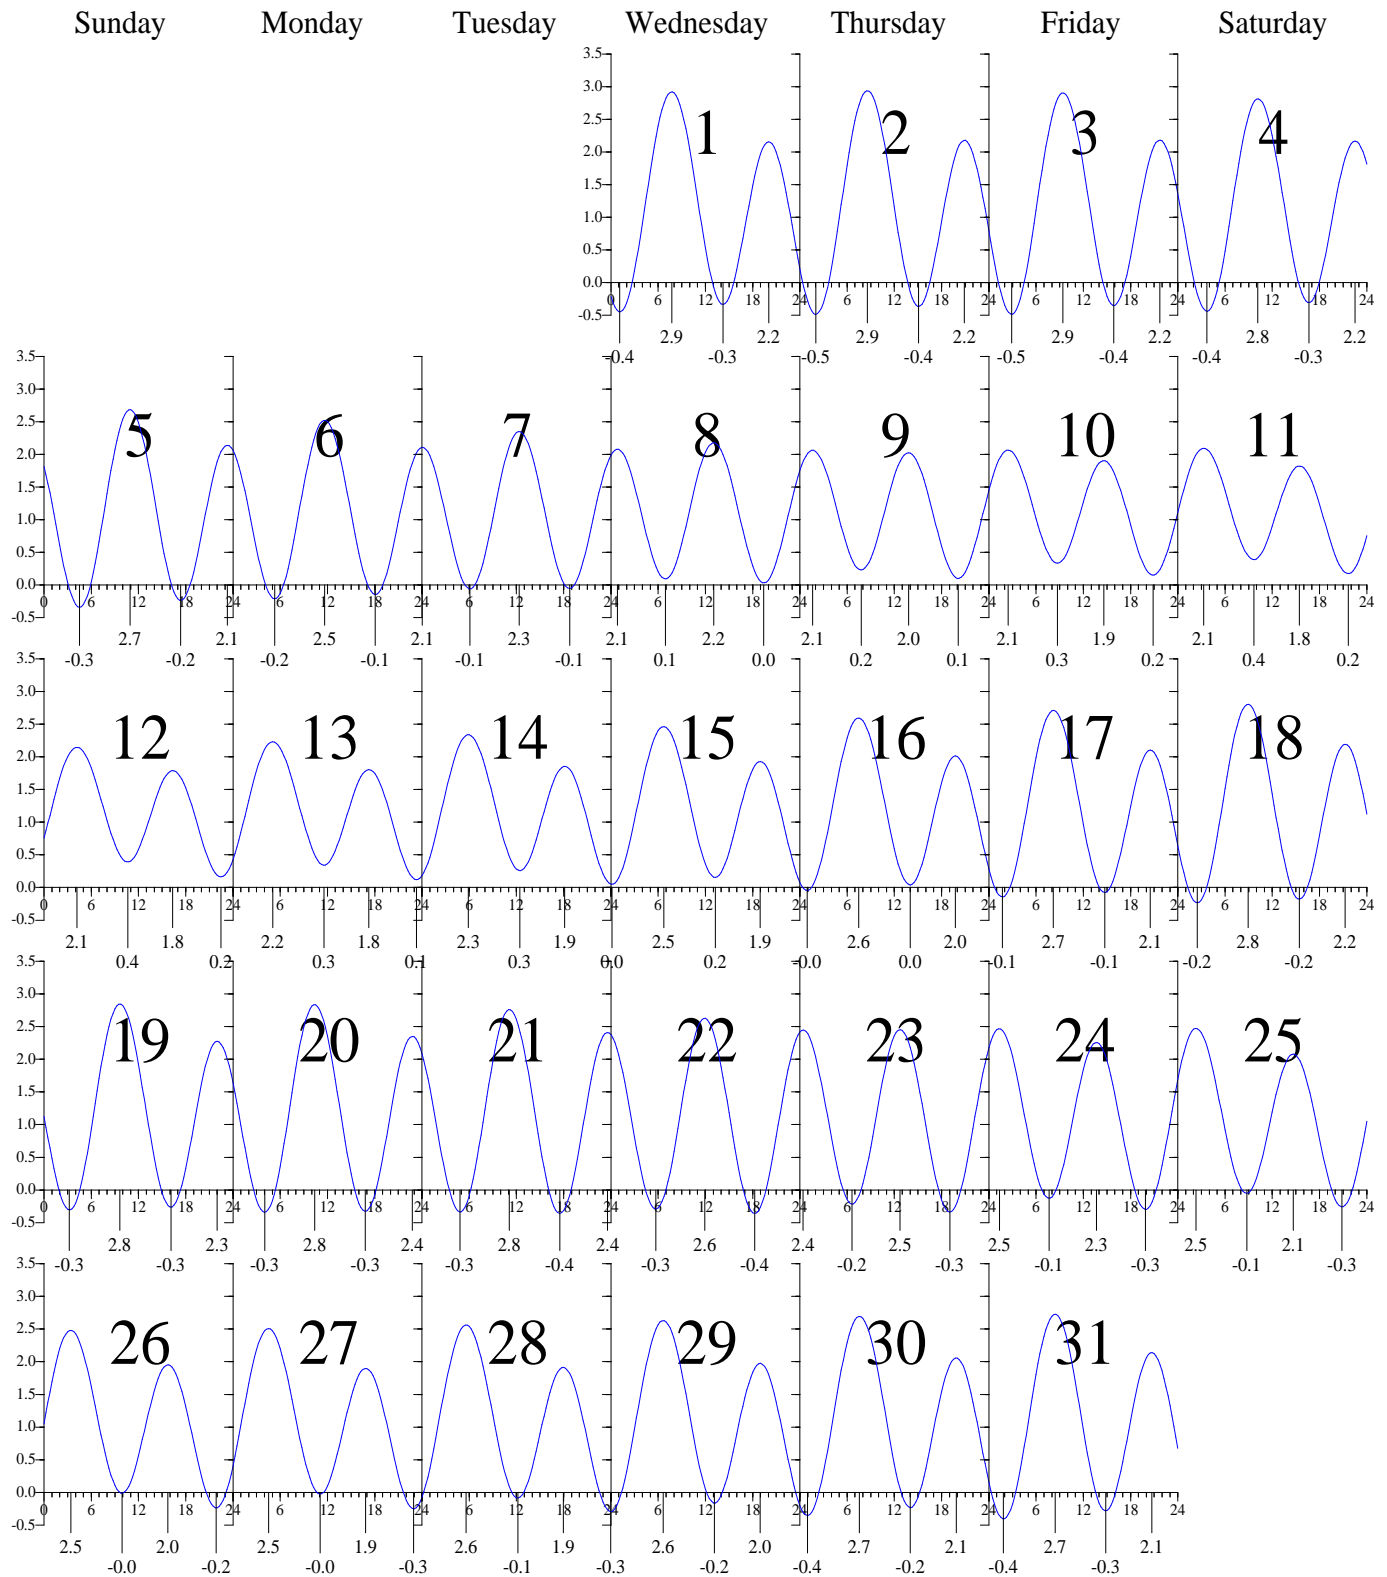

HAMPTON ROADS, VA — Jan 2003 EASTERN STANDARD TIME.

Heights are in FEET above MEAN LOWER LOW WATER.
 0 and 24 are midnight, 12 is noon.

HAMPTON ROADS, VA — Feb 2003 EASTERN STANDARD TIME.

Sunday

Monday

Tuesday

Wednesday

Thursday

Friday

Saturday

Heights are in FEET above MEAN LOWER LOW WATER.
0 and 24 are midnight, 12 is noon.

HAMPTON ROADS, VA — Mar 2003 EASTERN STANDARD TIME.

Sunday

Monday

Tuesday

Wednesday

Thursday

Friday

Saturday

Heights are in FEET above MEAN LOWER LOW WATER.
0 and 24 are midnight, 12 is noon.

HAMPTON ROADS, VA — Apr 2003 EASTERN DAYLIGHT TIME.

Heights are in FEET above MEAN LOWER LOW WATER.
 0 and 24 are midnight, 12 is noon.

Heights are in FEET above MEAN LOWER LOW WATER.
 0 and 24 are midnight, 12 is noon.

HAMPTON ROADS, VA — Jul 2003 EASTERN DAYLIGHT TIME.

Heights are in FEET above MEAN LOWER LOW WATER.
 0 and 24 are midnight, 12 is noon.