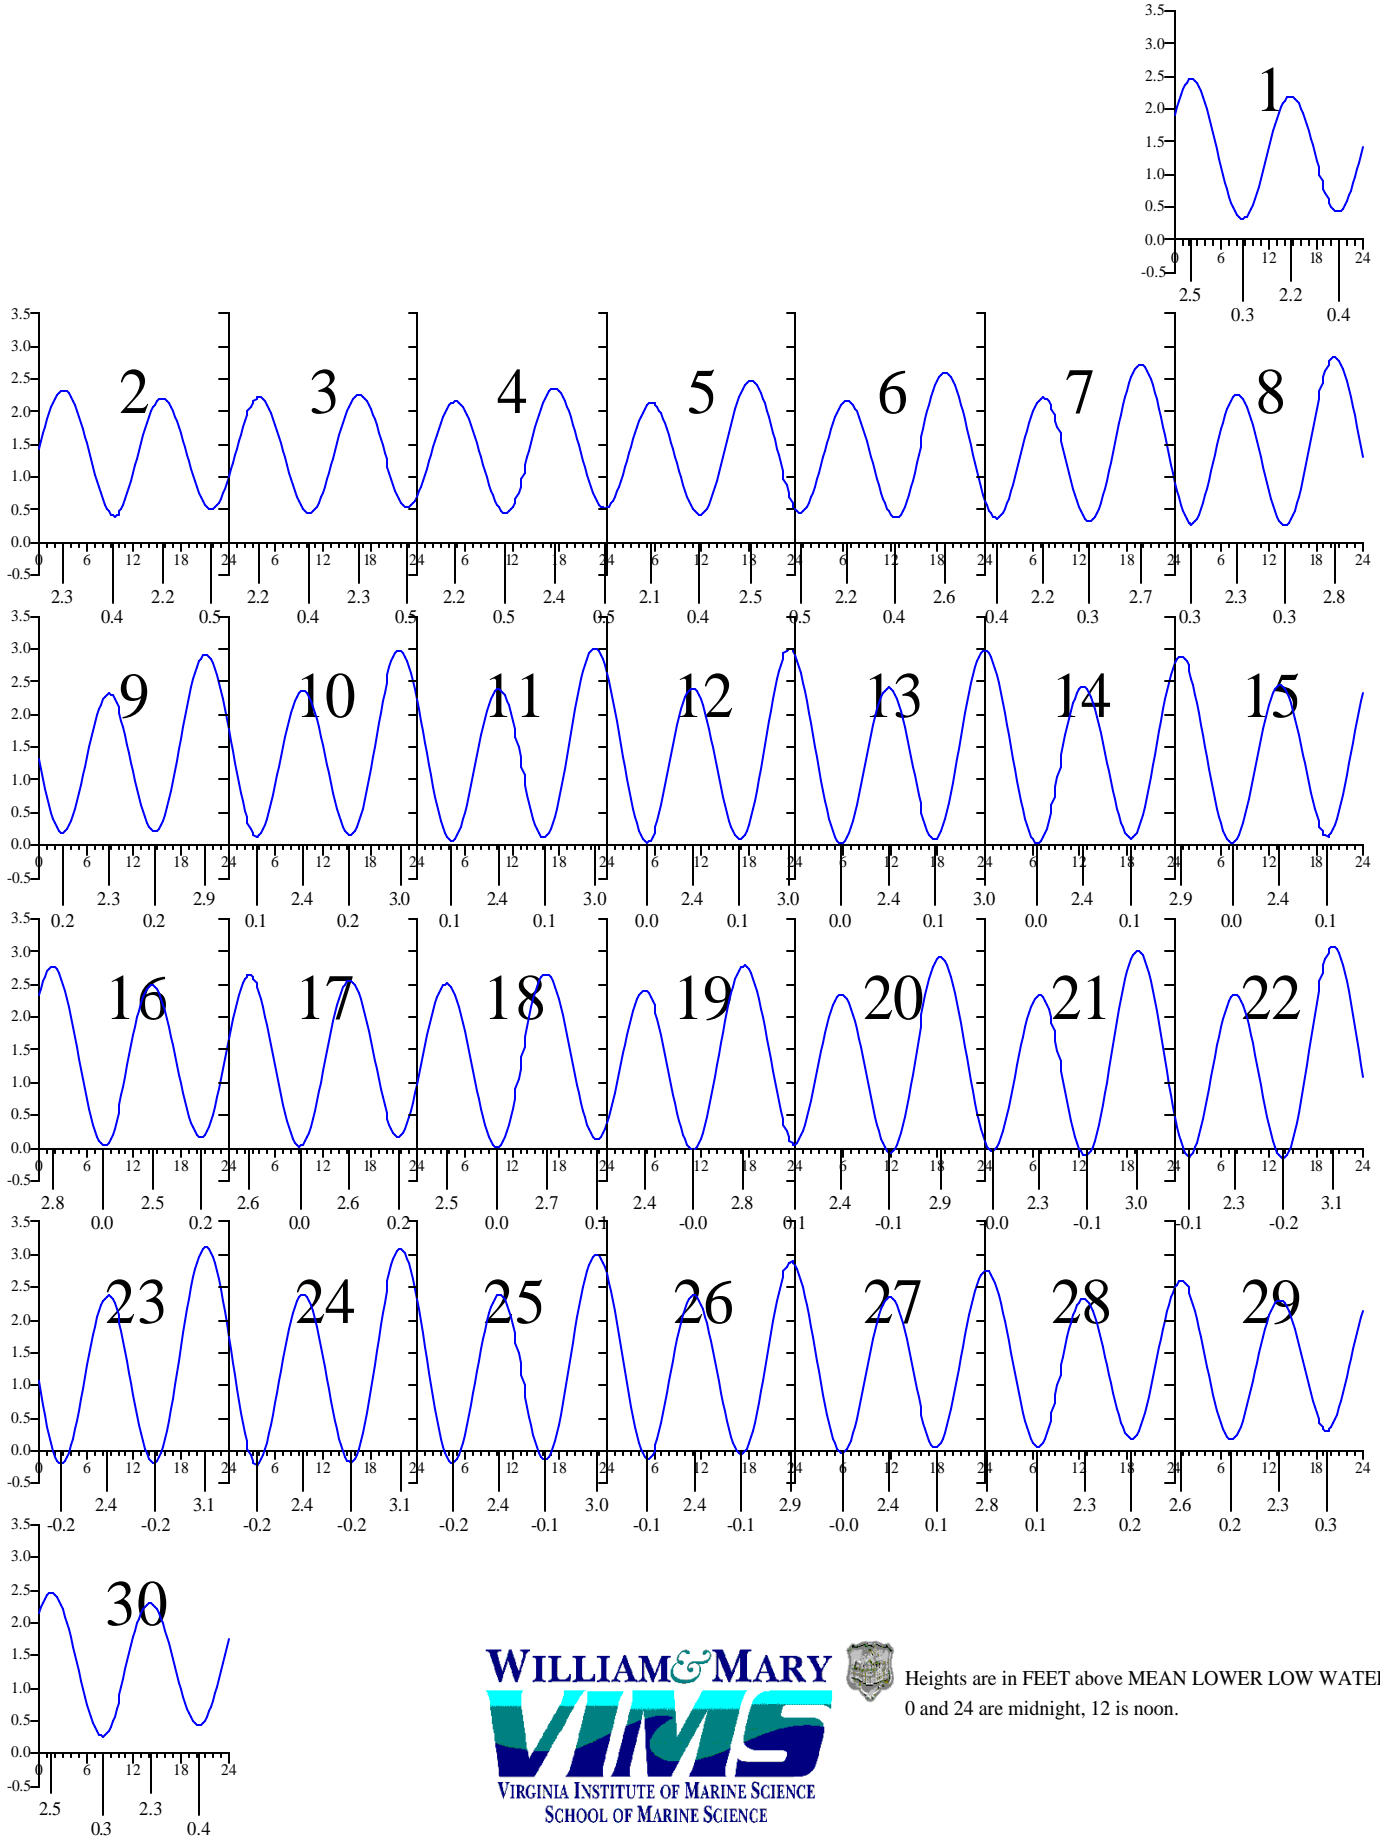

HAMPTON ROADS, VA — Jun 2002 EASTERN DAYLIGHT TIME.

Sunday

Monday

Tuesday

Wednesday

Thursday

Friday

Saturday

Heights are in FEET above MEAN LOWER LOW WATER.
0 and 24 are midnight, 12 is noon.