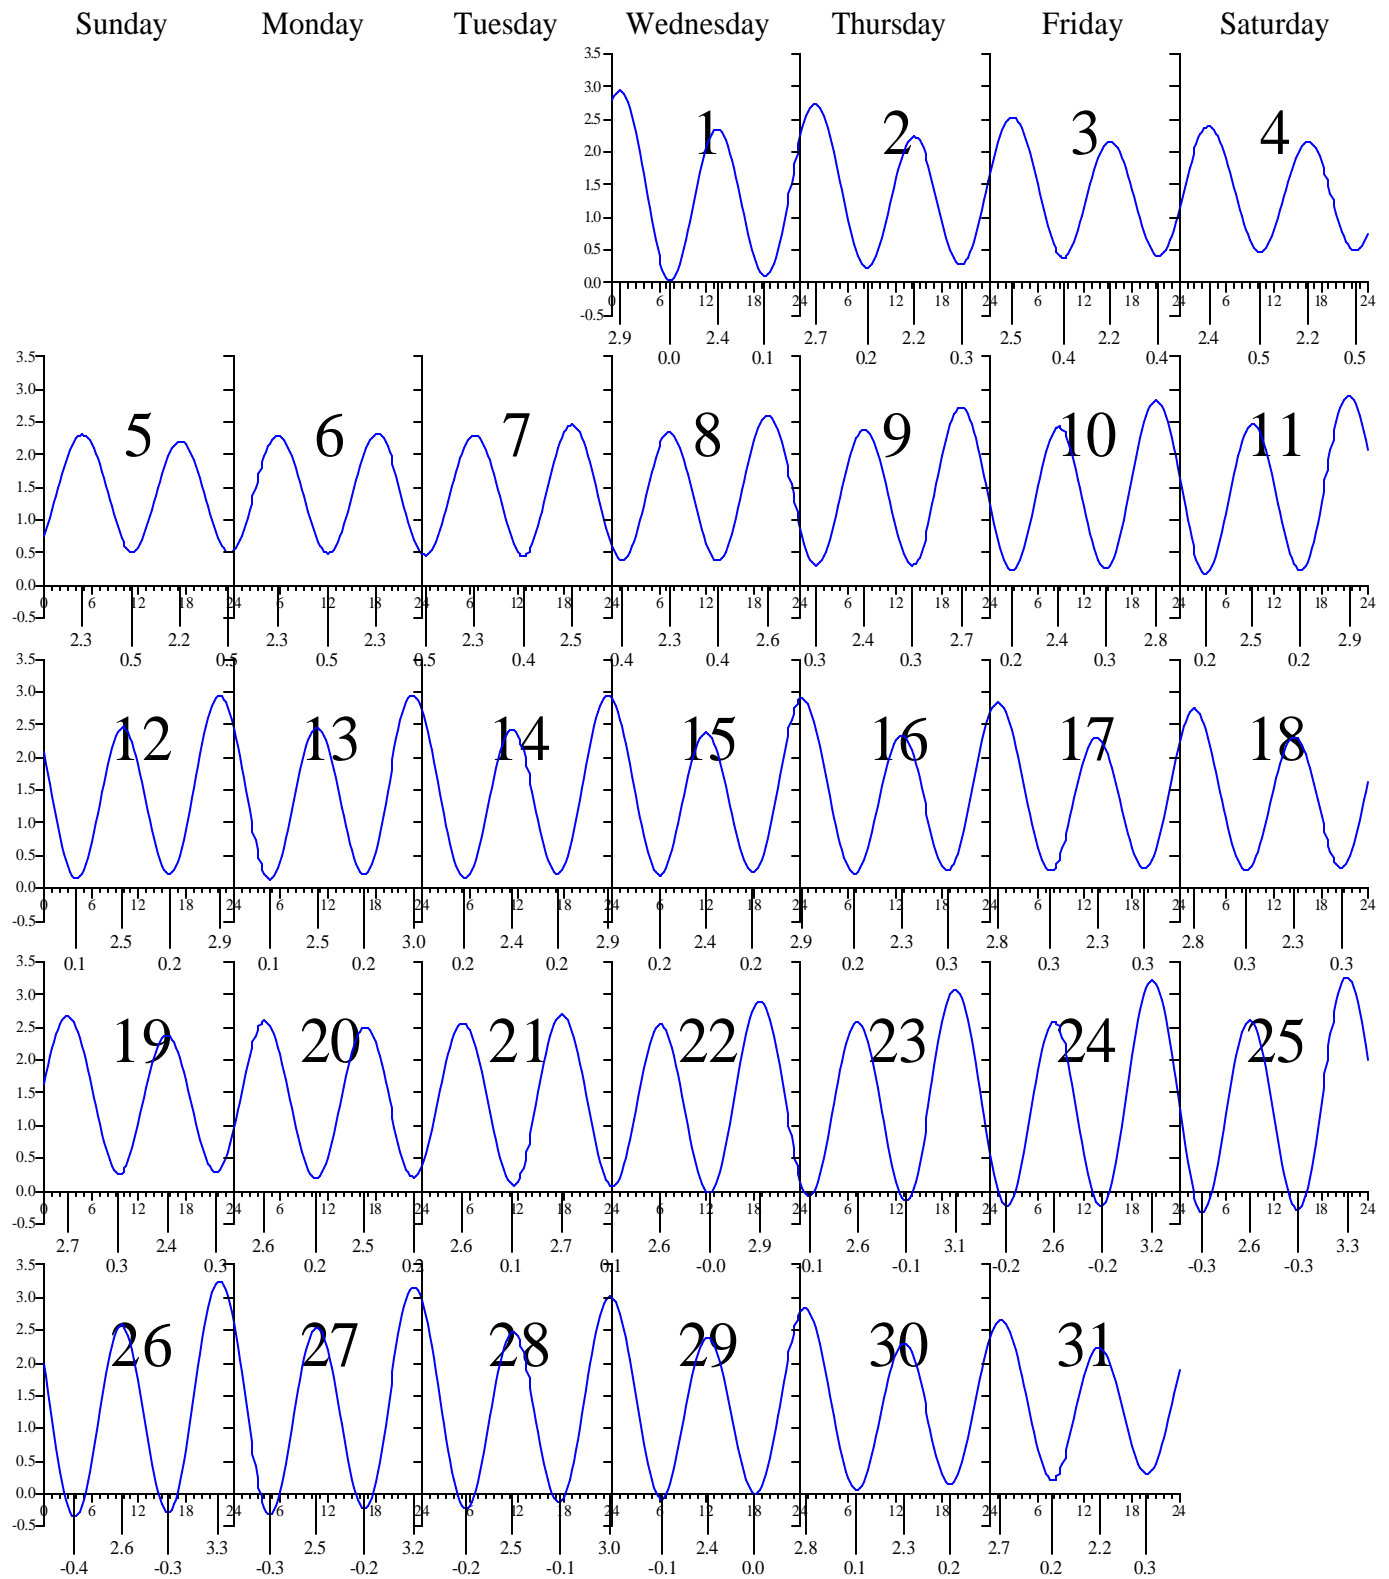

Tuesday

Wednesday

Thursday

Friday

Saturday

Heights are in FEET above MEAN LOWER LOW WATER.
0 and 24 are midnight, 12 is noon.

HAMPTON ROADS, VA — Apr 2002 EASTERN DAYLIGHT TIME.

HAMPTON ROADS, VA — May 2002 EASTERN DAYLIGHT TIME.

Heights are in FEET above MEAN LOWER LOW WATER.
0 and 24 are midnight, 12 is noon.

HAMPTON ROADS, VA — Jul 2002 EASTERN DAYLIGHT TIME.

HAMPTON ROADS, VA — Aug 2002 EASTERN DAYLIGHT TIME.

Sunday Monday Tuesday Wednesday Thursday Friday Saturday

Heights are in FEET above MEAN LOWER LOW WATER.
 0 and 24 are midnight, 12 is noon.

HAMPTON ROADS, VA — Sep 2002 EASTERN DAYLIGHT TIME.

Heights are in FEET above MEAN LOWER LOW WATER.
 0 and 24 are midnight, 12 is noon.