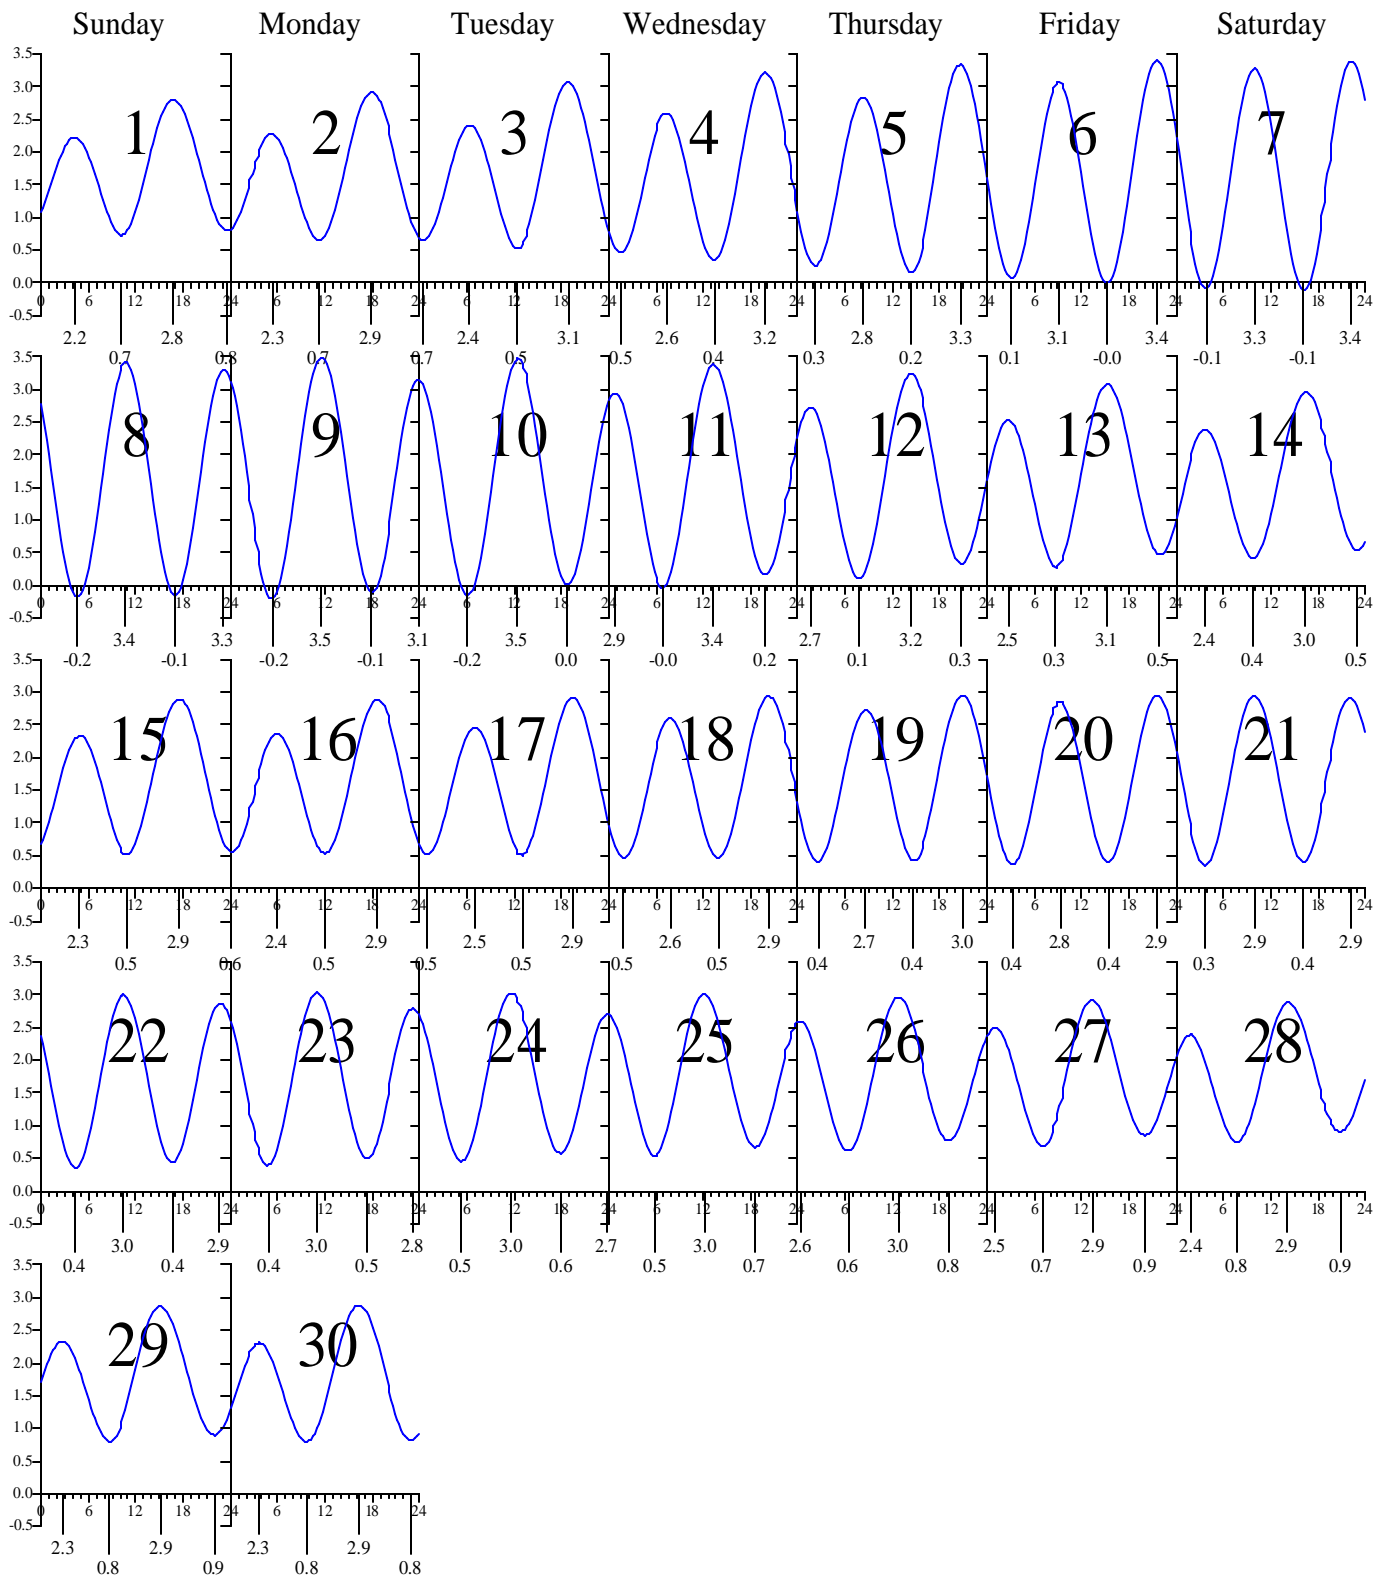

Heights are in FEET above MEAN LOWER LOW WATER.
0 and 24 are midnight, 12 is noon.

HAMPTON ROADS, VA — Jul 2002 EASTERN DAYLIGHT TIME.

HAMPTON ROADS, VA — Aug 2002 EASTERN DAYLIGHT TIME.

Sunday Monday Tuesday Wednesday Thursday Friday Saturday

Heights are in FEET above MEAN LOWER LOW WATER.
 0 and 24 are midnight, 12 is noon.

HAMPTON ROADS, VA — Sep 2002 EASTERN DAYLIGHT TIME.

Heights are in FEET above MEAN LOWER LOW WATER.
 0 and 24 are midnight, 12 is noon.