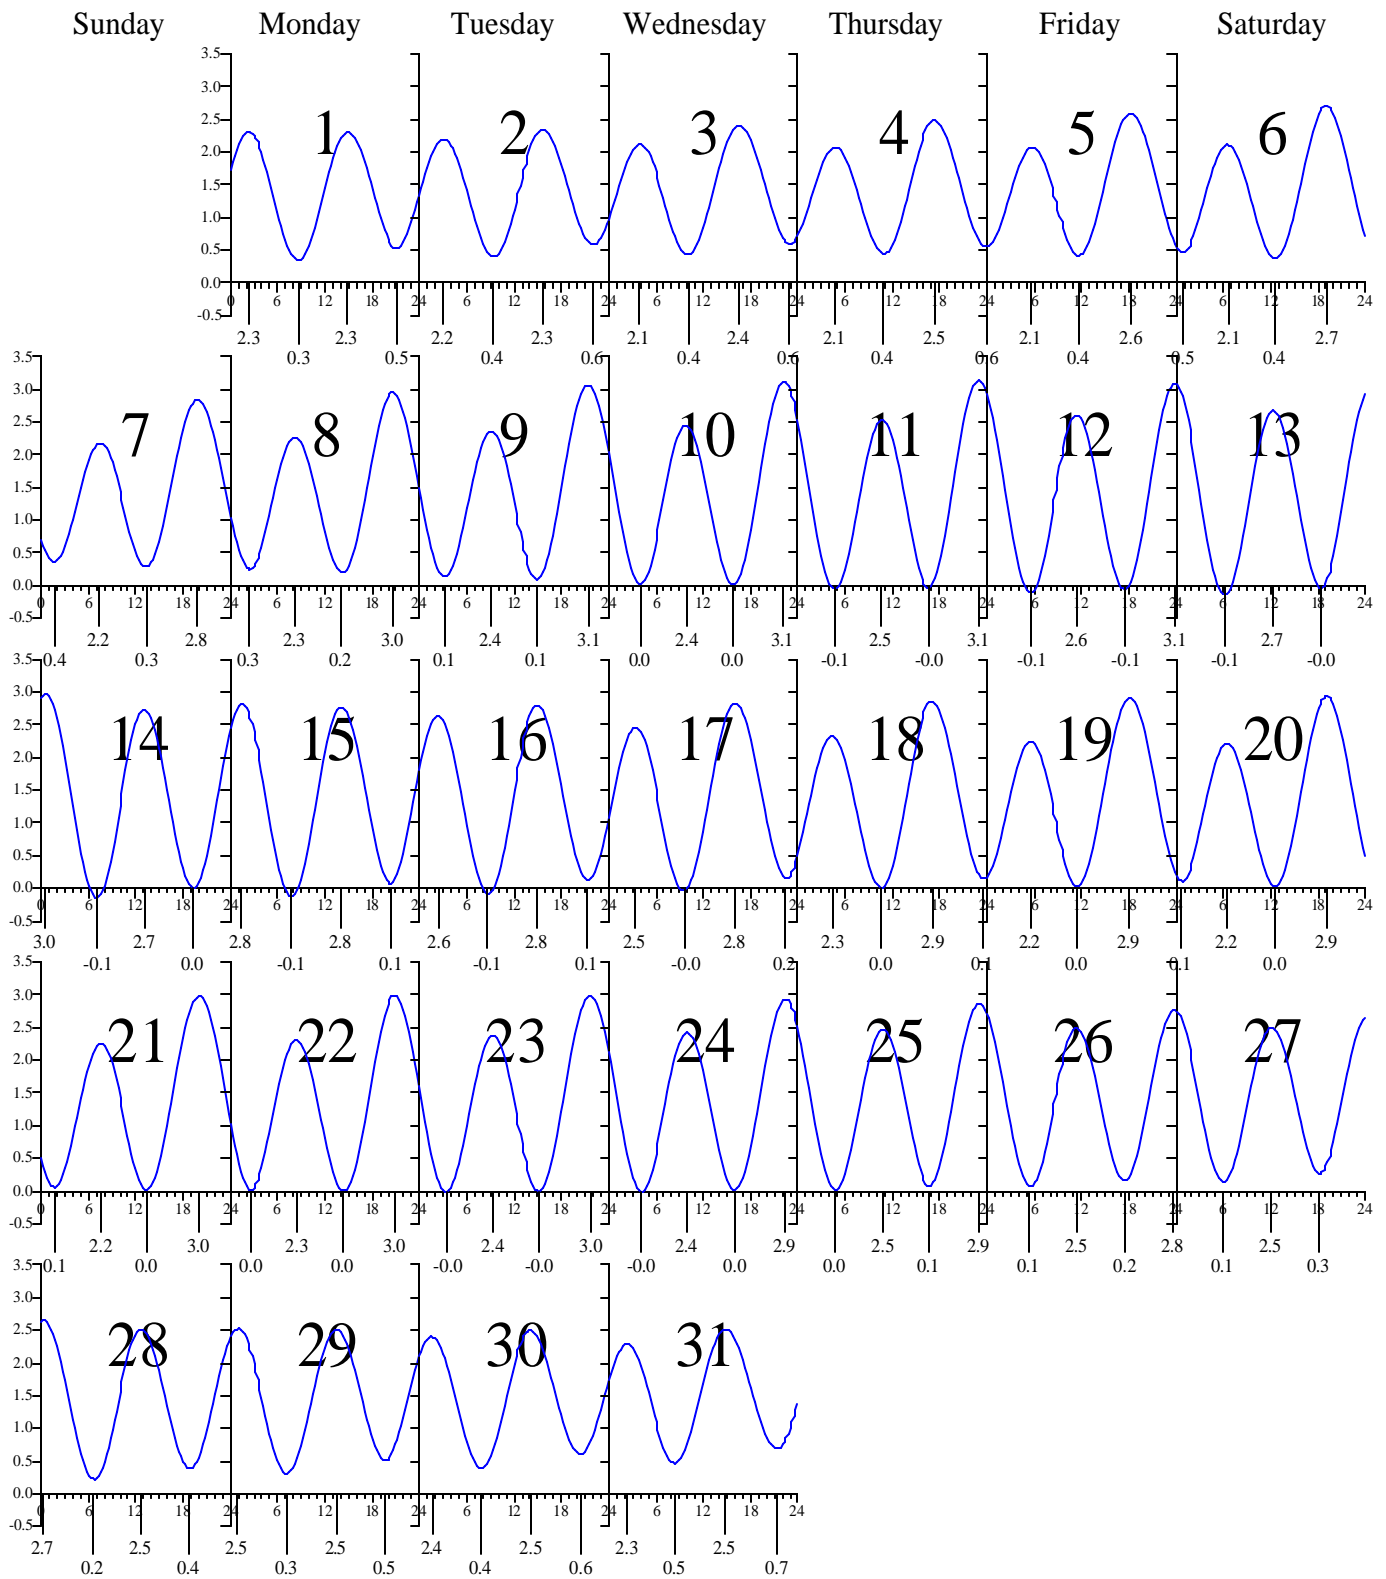

HAMPTON ROADS, VA — Jun 2002 EASTERN DAYLIGHT TIME.

Sunday

Monday

Tuesday

Wednesday

Thursday

Friday

Saturday

Heights are in FEET above MEAN LOWER LOW WATER.
0 and 24 are midnight, 12 is noon.

HAMPTON ROADS, VA — Jul 2002 EASTERN DAYLIGHT TIME.

HAMPTON ROADS, VA — Aug 2002 EASTERN DAYLIGHT TIME.

Sunday Monday Tuesday Wednesday Thursday Friday Saturday

Heights are in FEET above MEAN LOWER LOW WATER.
 0 and 24 are midnight, 12 is noon.

HAMPTON ROADS, VA — Sep 2002 EASTERN DAYLIGHT TIME.

Heights are in FEET above MEAN LOWER LOW WATER.
 0 and 24 are midnight, 12 is noon.