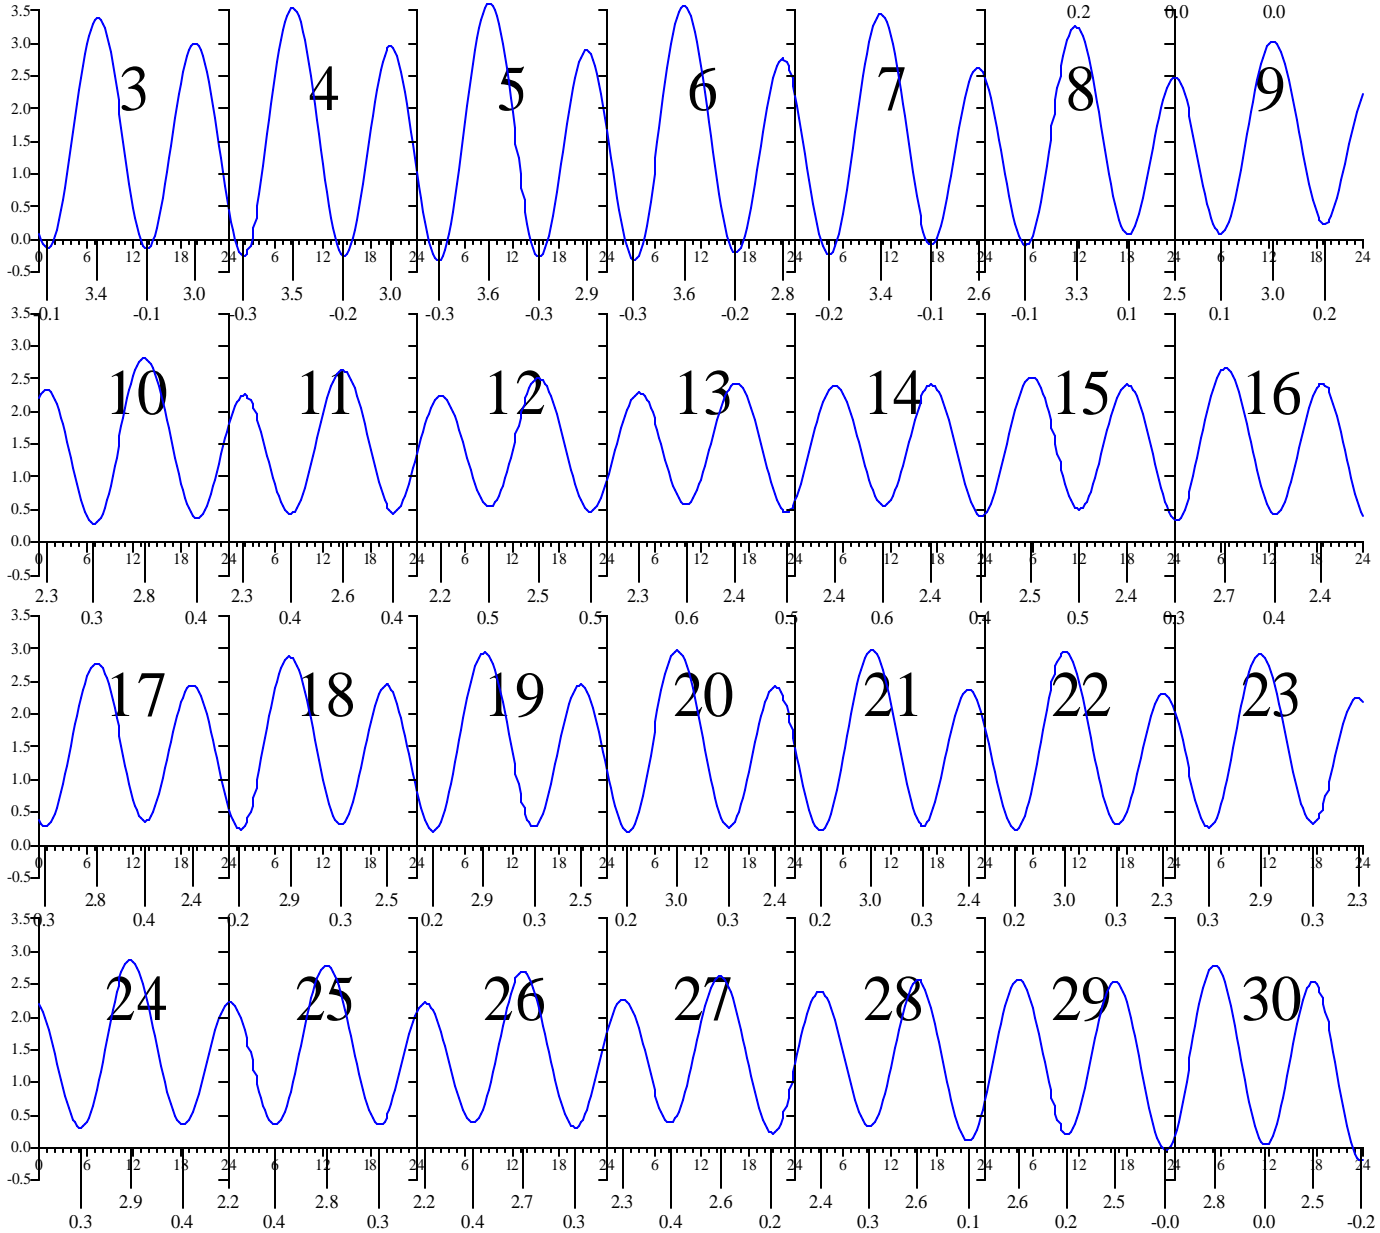

Heights are in FEET above MEAN LOWER LOW WATER.
 0 and 24 are midnight, 12 is noon.

HAMPTON ROADS, VA — Sep 2002 EASTERN DAYLIGHT TIME.

Heights are in FEET above MEAN LOWER LOW WATER.
 0 and 24 are midnight, 12 is noon.

HAMPTON ROADS, VA — Oct 2002 EASTERN DAYLIGHT TIME.

HAMPTON ROADS, VA — Nov 2002 EASTERN STANDARD TIME.

Sunday

Monday

Tuesday

Wednesday

Thursday

Friday

Saturday

Heights are in FEET above MEAN LOWER LOW WATER.
0 and 24 are midnight, 12 is noon.

HAMPTON ROADS, VA — Dec 2002 EASTERN STANDARD TIME.

Heights are in FEET above MEAN LOWER LOW WATER.
0 and 24 are midnight, 12 is noon.