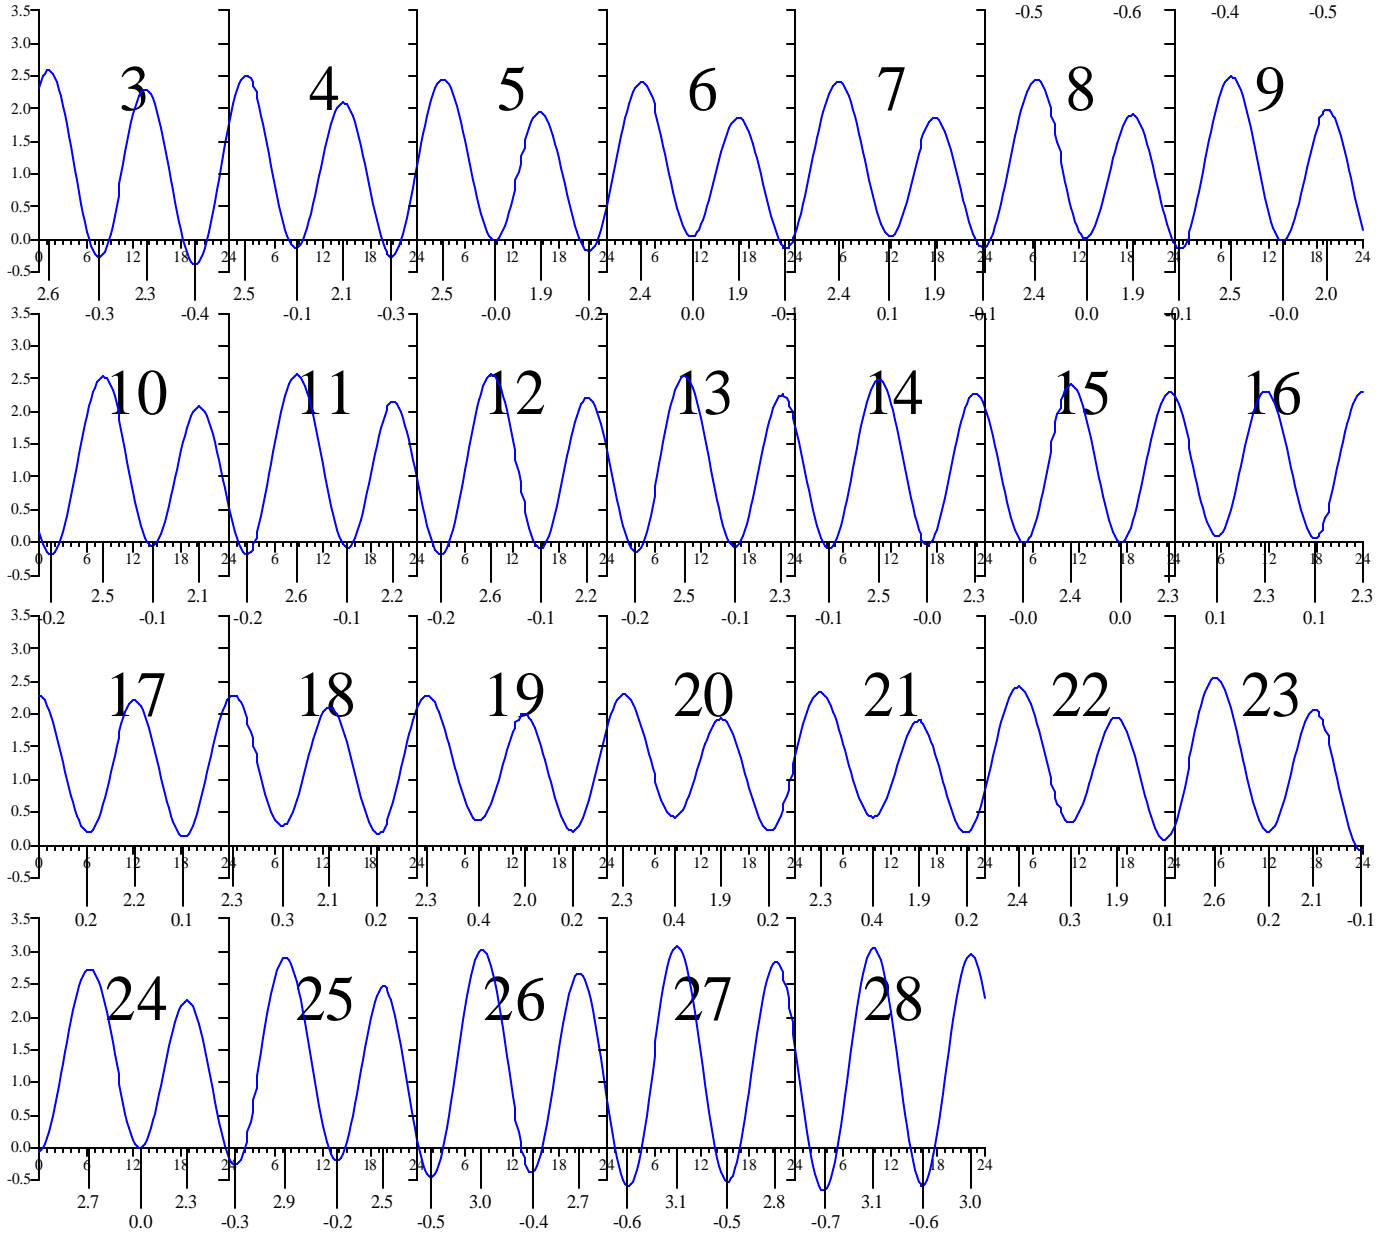

HAMPTON ROADS, VA — Jan 2002 EASTERN STANDARD TIME.

Heights are in FEET above MEAN LOWER LOW WATER.
0 and 24 are midnight, 12 is noon.

HAMPTON ROADS, VA — Feb 2002 EASTERN STANDARD TIME.

Sunday

Monday

Tuesday

Wednesday

Thursday

Friday

Saturday

Heights are in FEET above MEAN LOWER LOW WATER.
0 and 24 are midnight, 12 is noon.

HAMPTON ROADS, VA — Mar 2002 EASTERN STANDARD TIME.

Sunday

Monday

Tuesday

Wednesday

Thursday

Friday

Saturday

Heights are in FEET above MEAN LOWER LOW WATER.
0 and 24 are midnight, 12 is noon.

HAMPTON ROADS, VA — Apr 2002 EASTERN DAYLIGHT TIME.

HAMPTON ROADS, VA — May 2002 EASTERN DAYLIGHT TIME.

Heights are in FEET above MEAN LOWER LOW WATER.
 0 and 24 are midnight, 12 is noon.

HAMPTON ROADS, VA — Sep 2002 EASTERN DAYLIGHT TIME.

Heights are in FEET above MEAN LOWER LOW WATER.
 0 and 24 are midnight, 12 is noon.