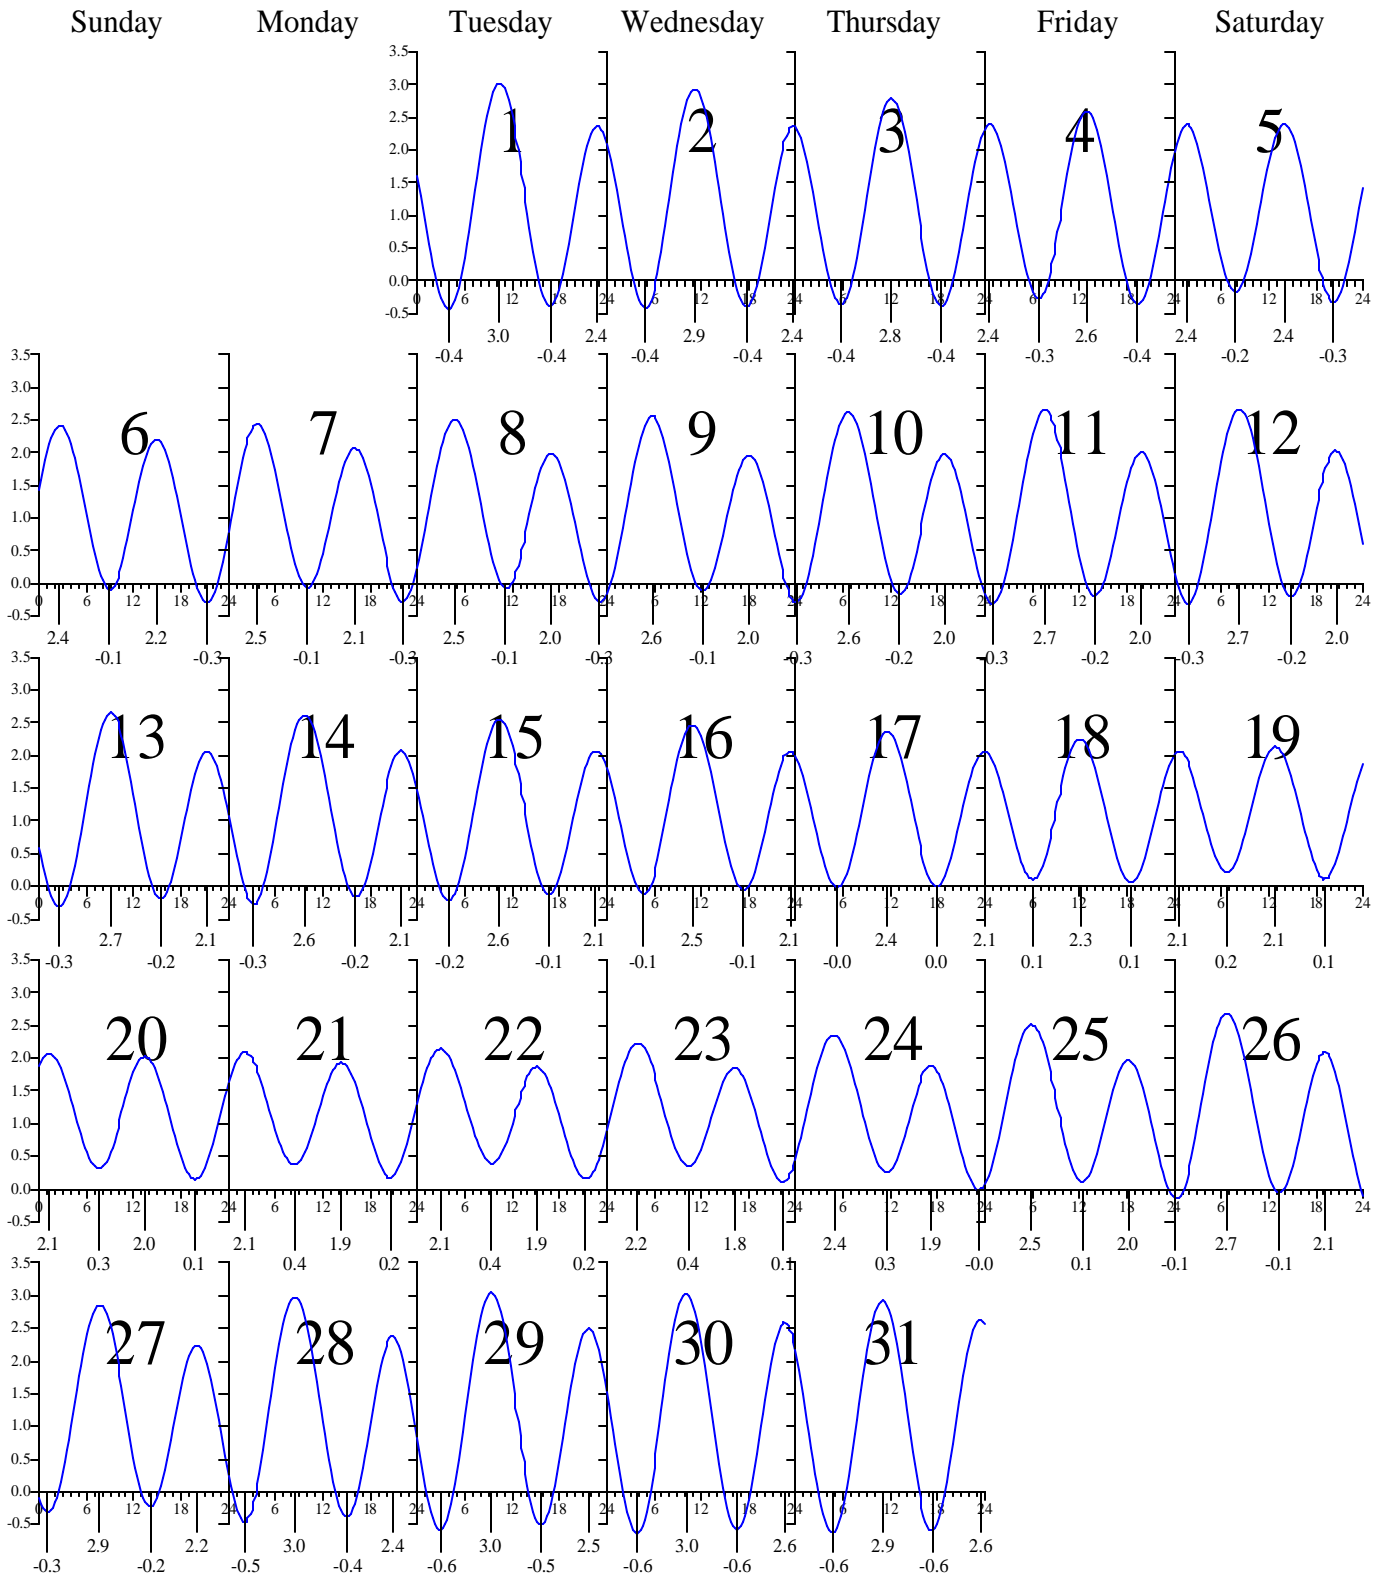

HAMPTON ROADS, VA — Jan 2002 EASTERN STANDARD TIME.

Heights are in FEET above MEAN LOWER LOW WATER.
0 and 24 are midnight, 12 is noon.

HAMPTON ROADS, VA — Feb 2002 EASTERN STANDARD TIME.

Sunday

Monday

Tuesday

Wednesday

Thursday

Friday

Saturday

Heights are in FEET above MEAN LOWER LOW WATER.
0 and 24 are midnight, 12 is noon.

HAMPTON ROADS, VA — Mar 2002 EASTERN STANDARD TIME.

Sunday

Monday

Tuesday

Wednesday

Thursday

Friday

Saturday

Heights are in FEET above MEAN LOWER LOW WATER.
0 and 24 are midnight, 12 is noon.

HAMPTON ROADS, VA — Apr 2002 EASTERN DAYLIGHT TIME.

HAMPTON ROADS, VA — May 2002 EASTERN DAYLIGHT TIME.

Heights are in FEET above MEAN LOWER LOW WATER.
 0 and 24 are midnight, 12 is noon.

HAMPTON ROADS, VA — Sep 2002 EASTERN DAYLIGHT TIME.

Heights are in FEET above MEAN LOWER LOW WATER.
 0 and 24 are midnight, 12 is noon.