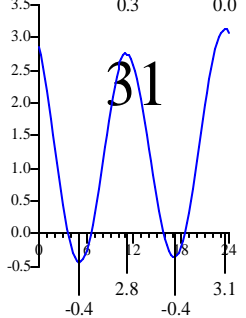

Wednesday

Thursday

Friday

Saturday

Heights are in FEET above MEAN LOWER LOW WATER.
0 and 24 are midnight, 12 is noon.

HAMPTON ROADS, VA — Mar 2002 EASTERN STANDARD TIME.

Sunday

Monday

Tuesday

Wednesday

Thursday

Friday

Saturday

Heights are in FEET above MEAN LOWER LOW WATER.
0 and 24 are midnight, 12 is noon.

HAMPTON ROADS, VA — Apr 2002 EASTERN DAYLIGHT TIME.

HAMPTON ROADS, VA — May 2002 EASTERN DAYLIGHT TIME.