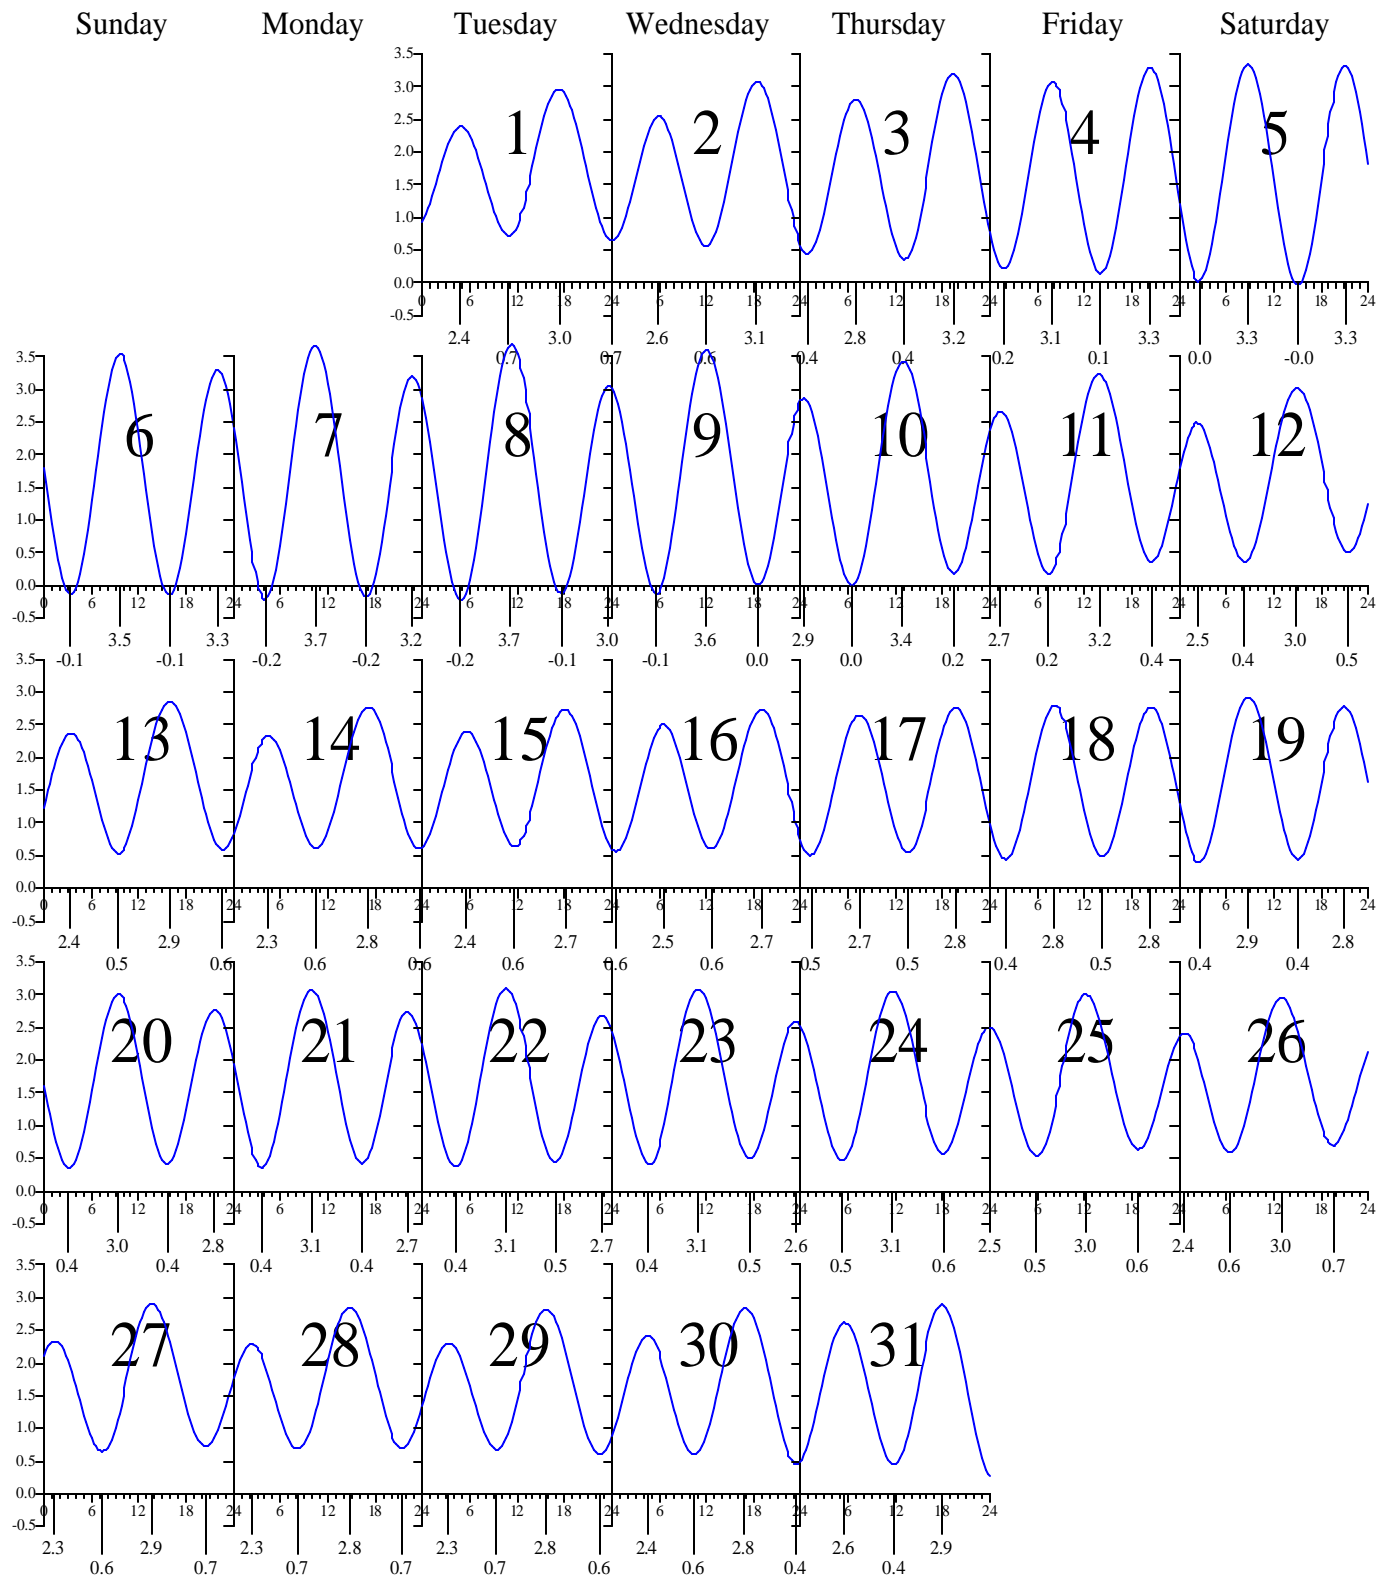

HAMPTON ROADS, VA — Oct 2002 EASTERN DAYLIGHT TIME.