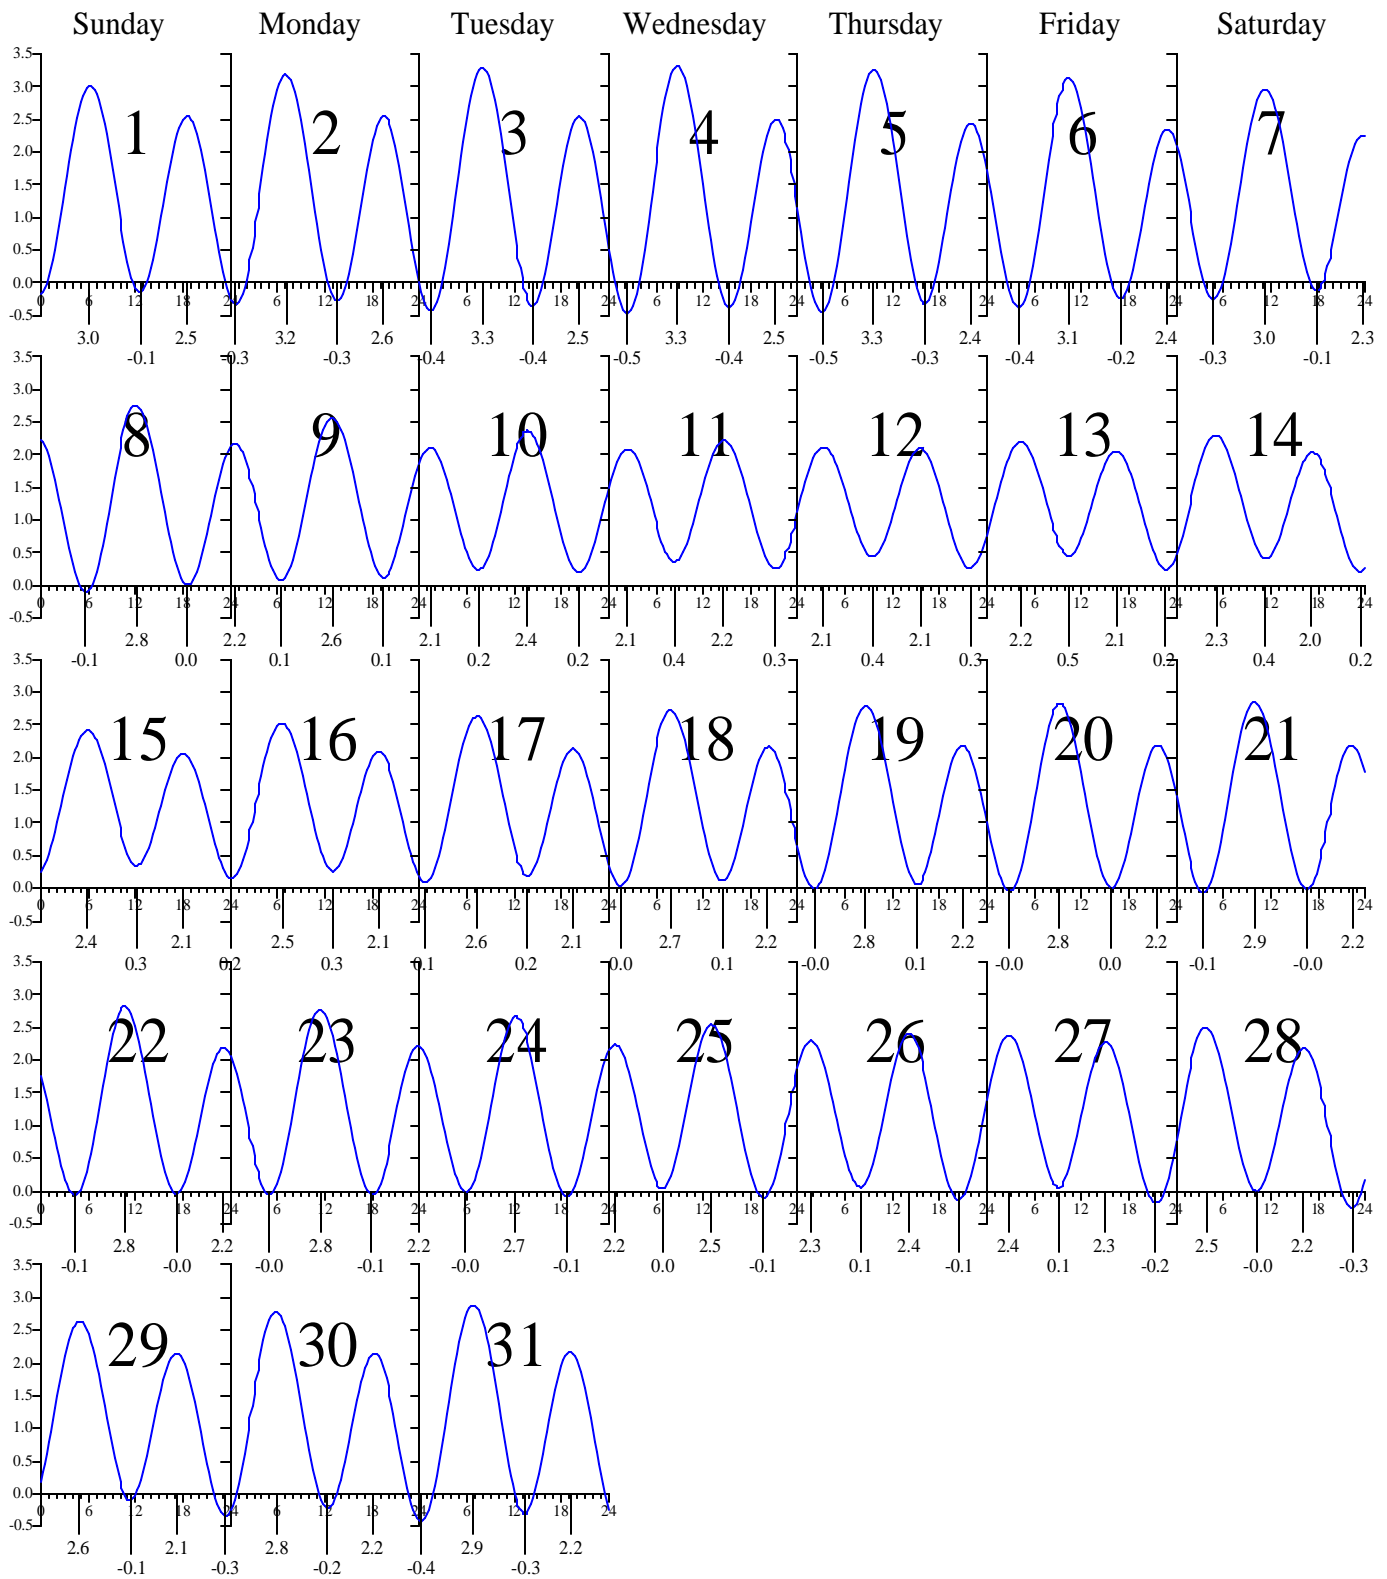

Heights are in FEET above MEAN LOWER LOW WATER.
 0 and 24 are midnight, 12 is noon.

HAMPTON ROADS, VA — Sep 2002 EASTERN DAYLIGHT TIME.

Heights are in FEET above MEAN LOWER LOW WATER.
 0 and 24 are midnight, 12 is noon.

HAMPTON ROADS, VA — Oct 2002 EASTERN DAYLIGHT TIME.

HAMPTON ROADS, VA — Nov 2002 EASTERN STANDARD TIME.

Sunday

Monday

Tuesday

Wednesday

Thursday

Friday

Saturday

Heights are in FEET above MEAN LOWER LOW WATER.
0 and 24 are midnight, 12 is noon.

HAMPTON ROADS, VA — Dec 2002 EASTERN STANDARD TIME.

Heights are in FEET above MEAN LOWER LOW WATER.
0 and 24 are midnight, 12 is noon.