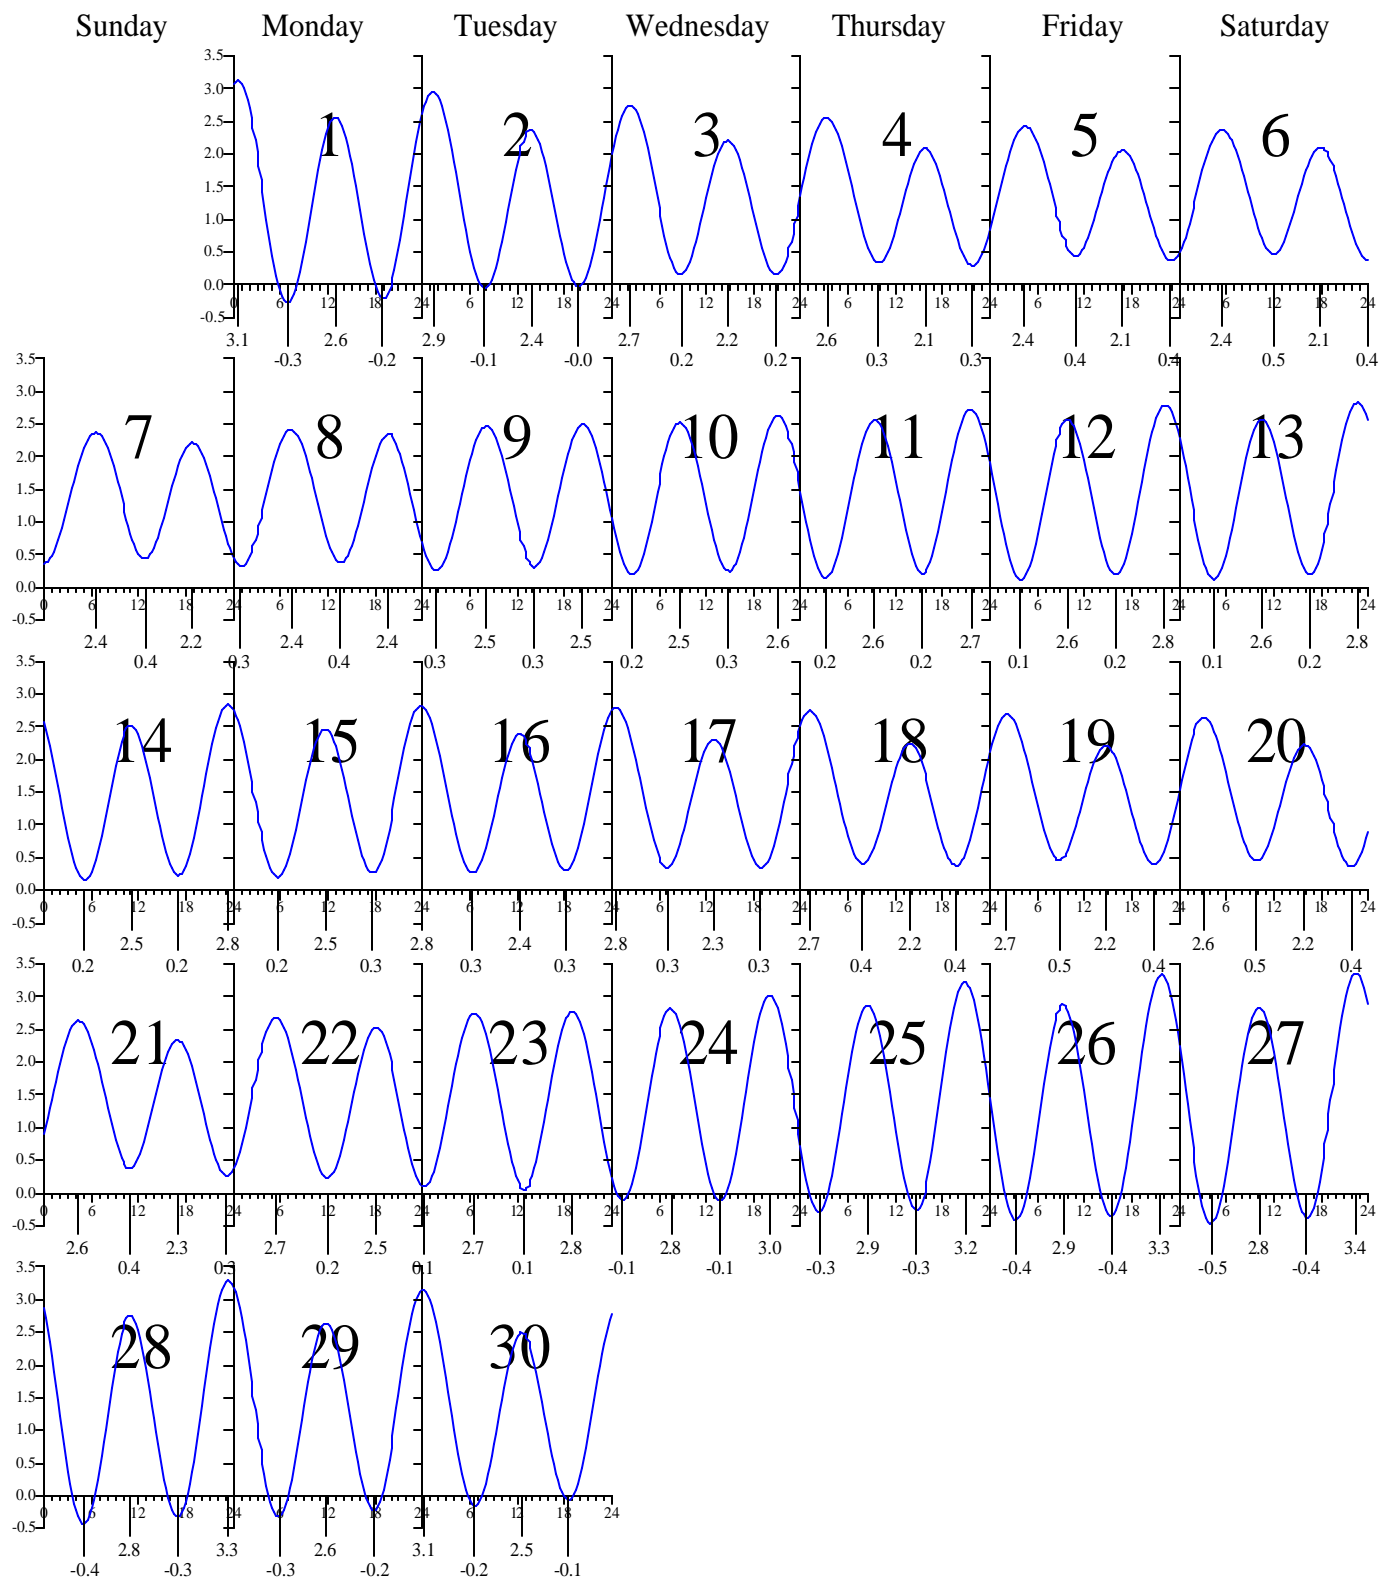

Tuesday

Wednesday

Thursday

Friday

Saturday

Heights are in FEET above MEAN LOWER LOW WATER.
0 and 24 are midnight, 12 is noon.

HAMPTON ROADS, VA — Apr 2002 EASTERN DAYLIGHT TIME.

HAMPTON ROADS, VA — May 2002 EASTERN DAYLIGHT TIME.

Heights are in FEET above MEAN LOWER LOW WATER.
0 and 24 are midnight, 12 is noon.

HAMPTON ROADS, VA — Jul 2002 EASTERN DAYLIGHT TIME.

HAMPTON ROADS, VA — Aug 2002 EASTERN DAYLIGHT TIME.

Sunday Monday Tuesday Wednesday Thursday Friday Saturday

Heights are in FEET above MEAN LOWER LOW WATER.
 0 and 24 are midnight, 12 is noon.

HAMPTON ROADS, VA — Sep 2002 EASTERN DAYLIGHT TIME.

Heights are in FEET above MEAN LOWER LOW WATER.
 0 and 24 are midnight, 12 is noon.