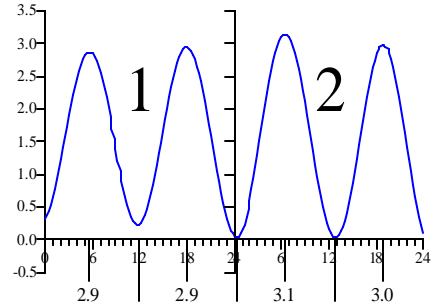

Heights are in FEET above MEAN LOWER LOW WATER.
 0 and 24 are midnight, 12 is noon.

HAMPTON ROADS, VA — Sep 2002 EASTERN DAYLIGHT TIME.

Heights are in FEET above MEAN LOWER LOW WATER.
 0 and 24 are midnight, 12 is noon.

HAMPTON ROADS, VA — Oct 2002 EASTERN DAYLIGHT TIME.

HAMPTON ROADS, VA — Nov 2002 EASTERN STANDARD TIME.

Sunday

Monday

Tuesday

Wednesday

Thursday

Friday

Saturday

Heights are in FEET above MEAN LOWER LOW WATER.
0 and 24 are midnight, 12 is noon.

HAMPTON ROADS, VA — Dec 2002 EASTERN STANDARD TIME.

Heights are in FEET above MEAN LOWER LOW WATER.
0 and 24 are midnight, 12 is noon.