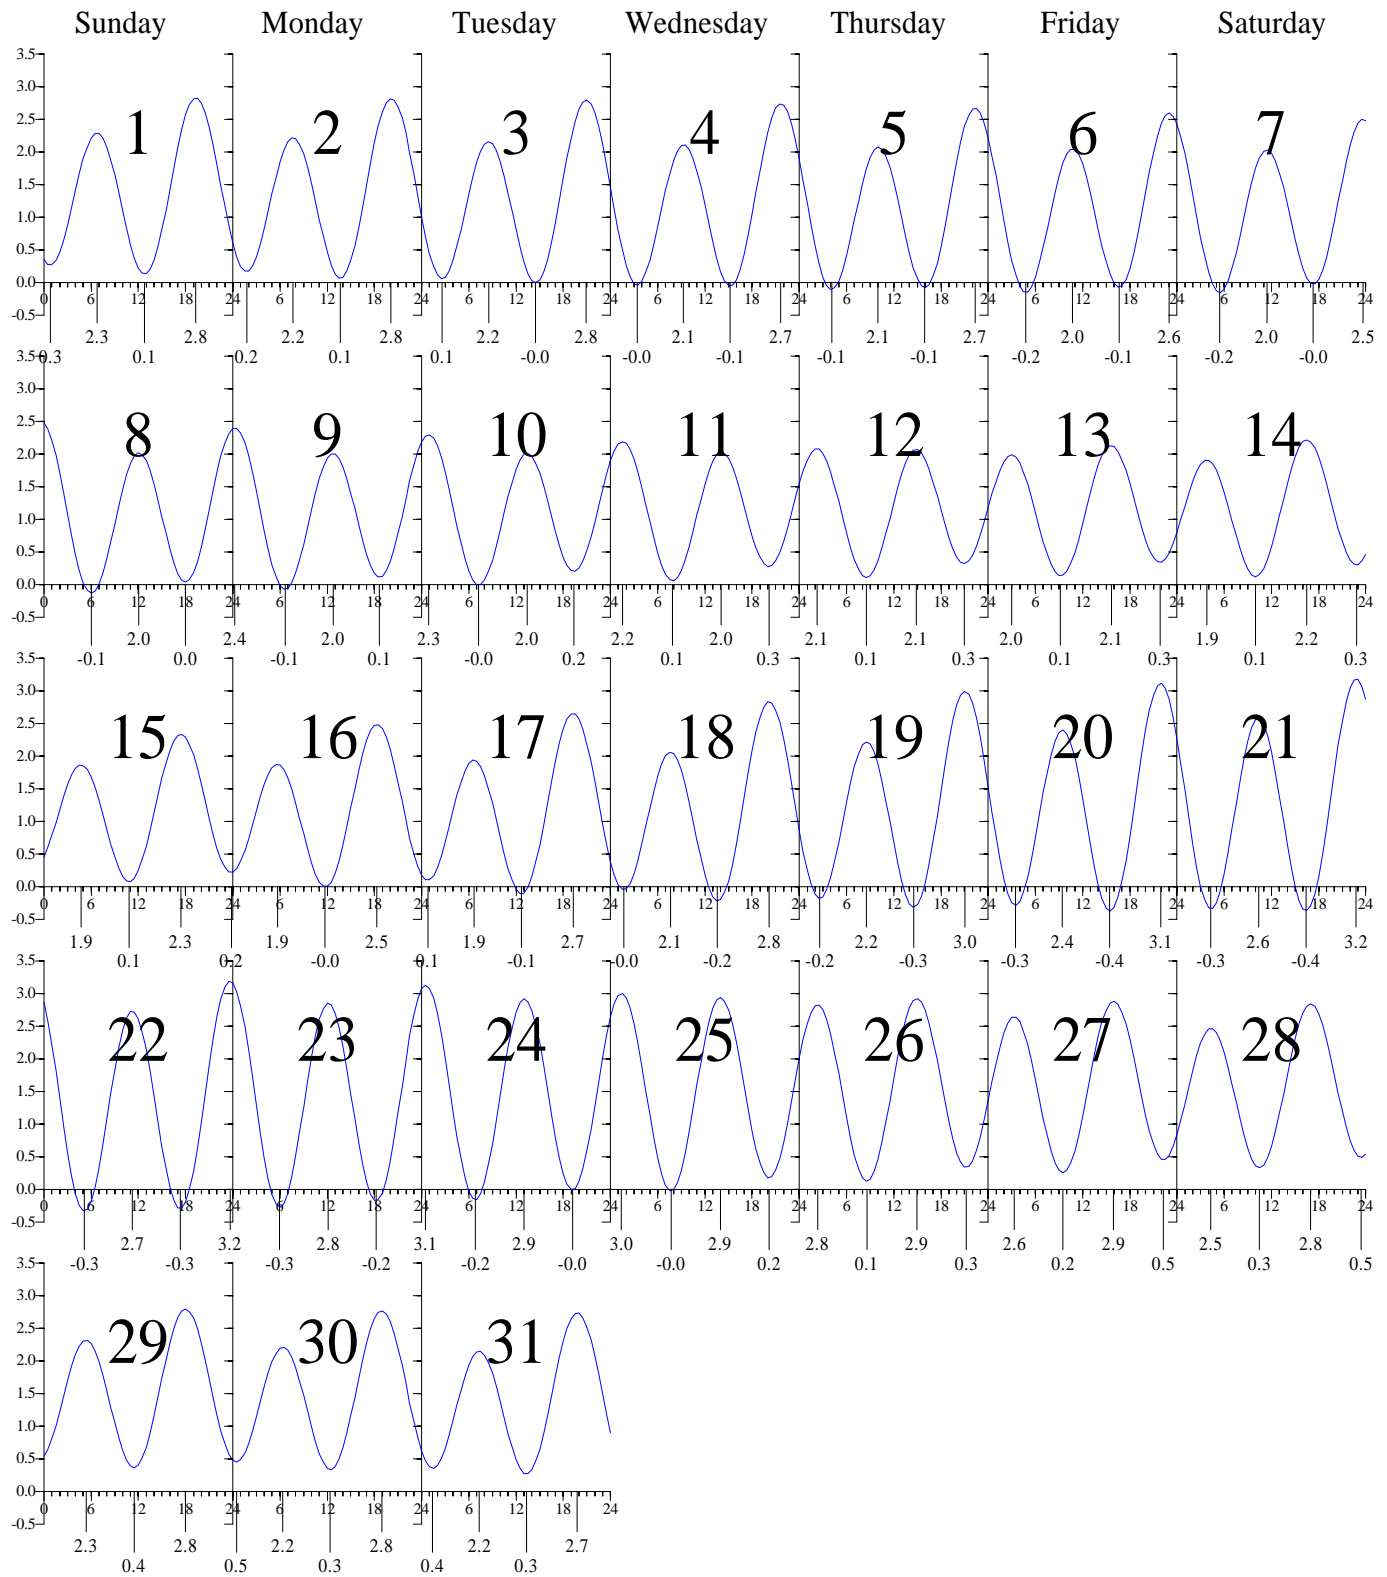

Sunday

Monday

Tuesday

Wednesday

Thursday

Friday

Saturday

Heights are in FEET above MEAN LOW WATER.
0 and 24 are midnight, 12 is noon.

HAMPTON ROADS, Virginia — Jun 2001 EASTERN DAYLIGHT TIME.

Sunday

Monday

Tuesday

Wednesday

Thursday

Friday

Saturday

Heights are in FEET above MEAN LOW WATER.

0 and 24 are midnight, 12 is noon.

HAMPTON ROADS, Virginia — Jul 2001 EASTERN DAYLIGHT TIME.

Heights are in FEET above MEAN LOW WATER.
0 and 24 are midnight, 12 is noon.