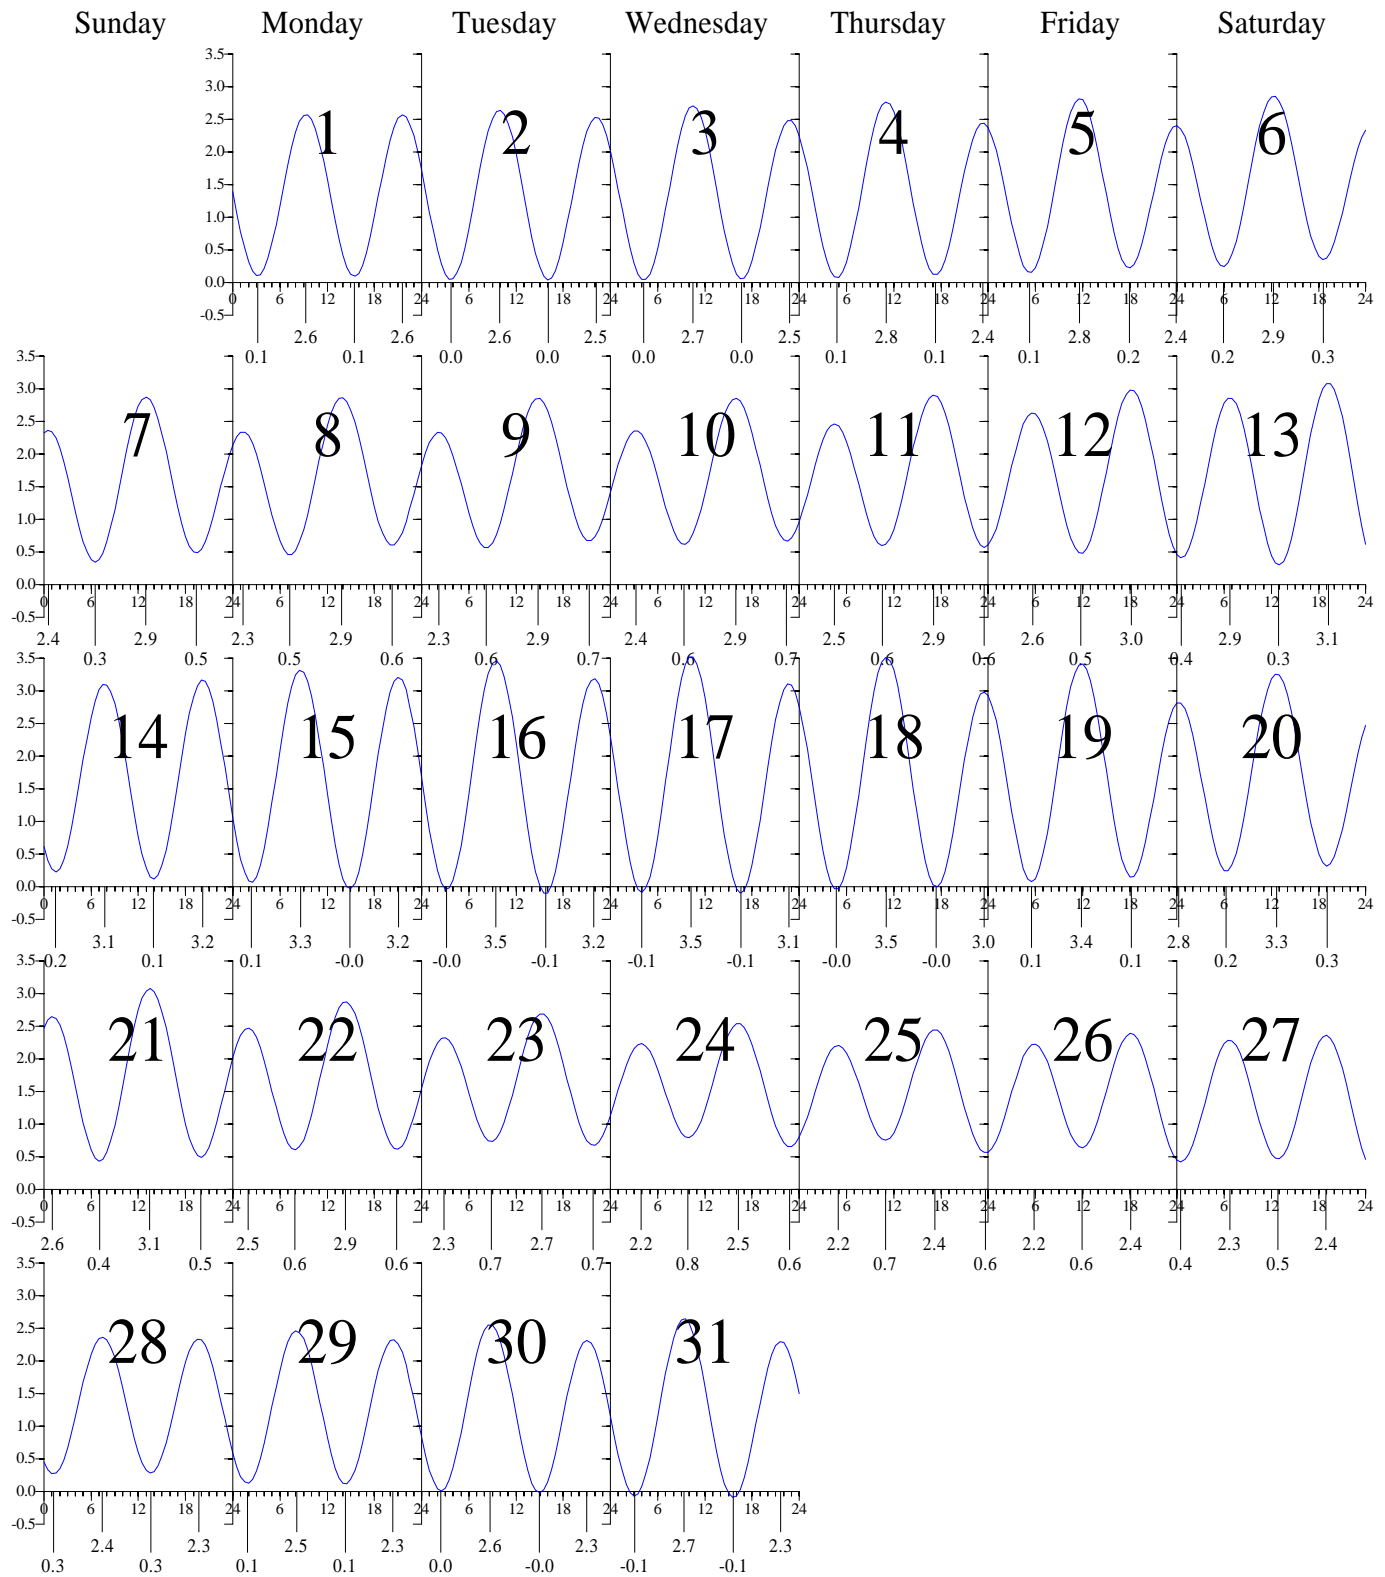

Tuesday

Wednesday

Thursday

Friday

Saturday

Heights are in FEET above MEAN LOW WATER.
0 and 24 are midnight, 12 is noon.

HAMPTON ROADS, Virginia — Oct 2001 EASTERN DAYLIGHT TIME.

Heights are in FEET above MEAN LOW WATER.
0 and 24 are midnight, 12 is noon.