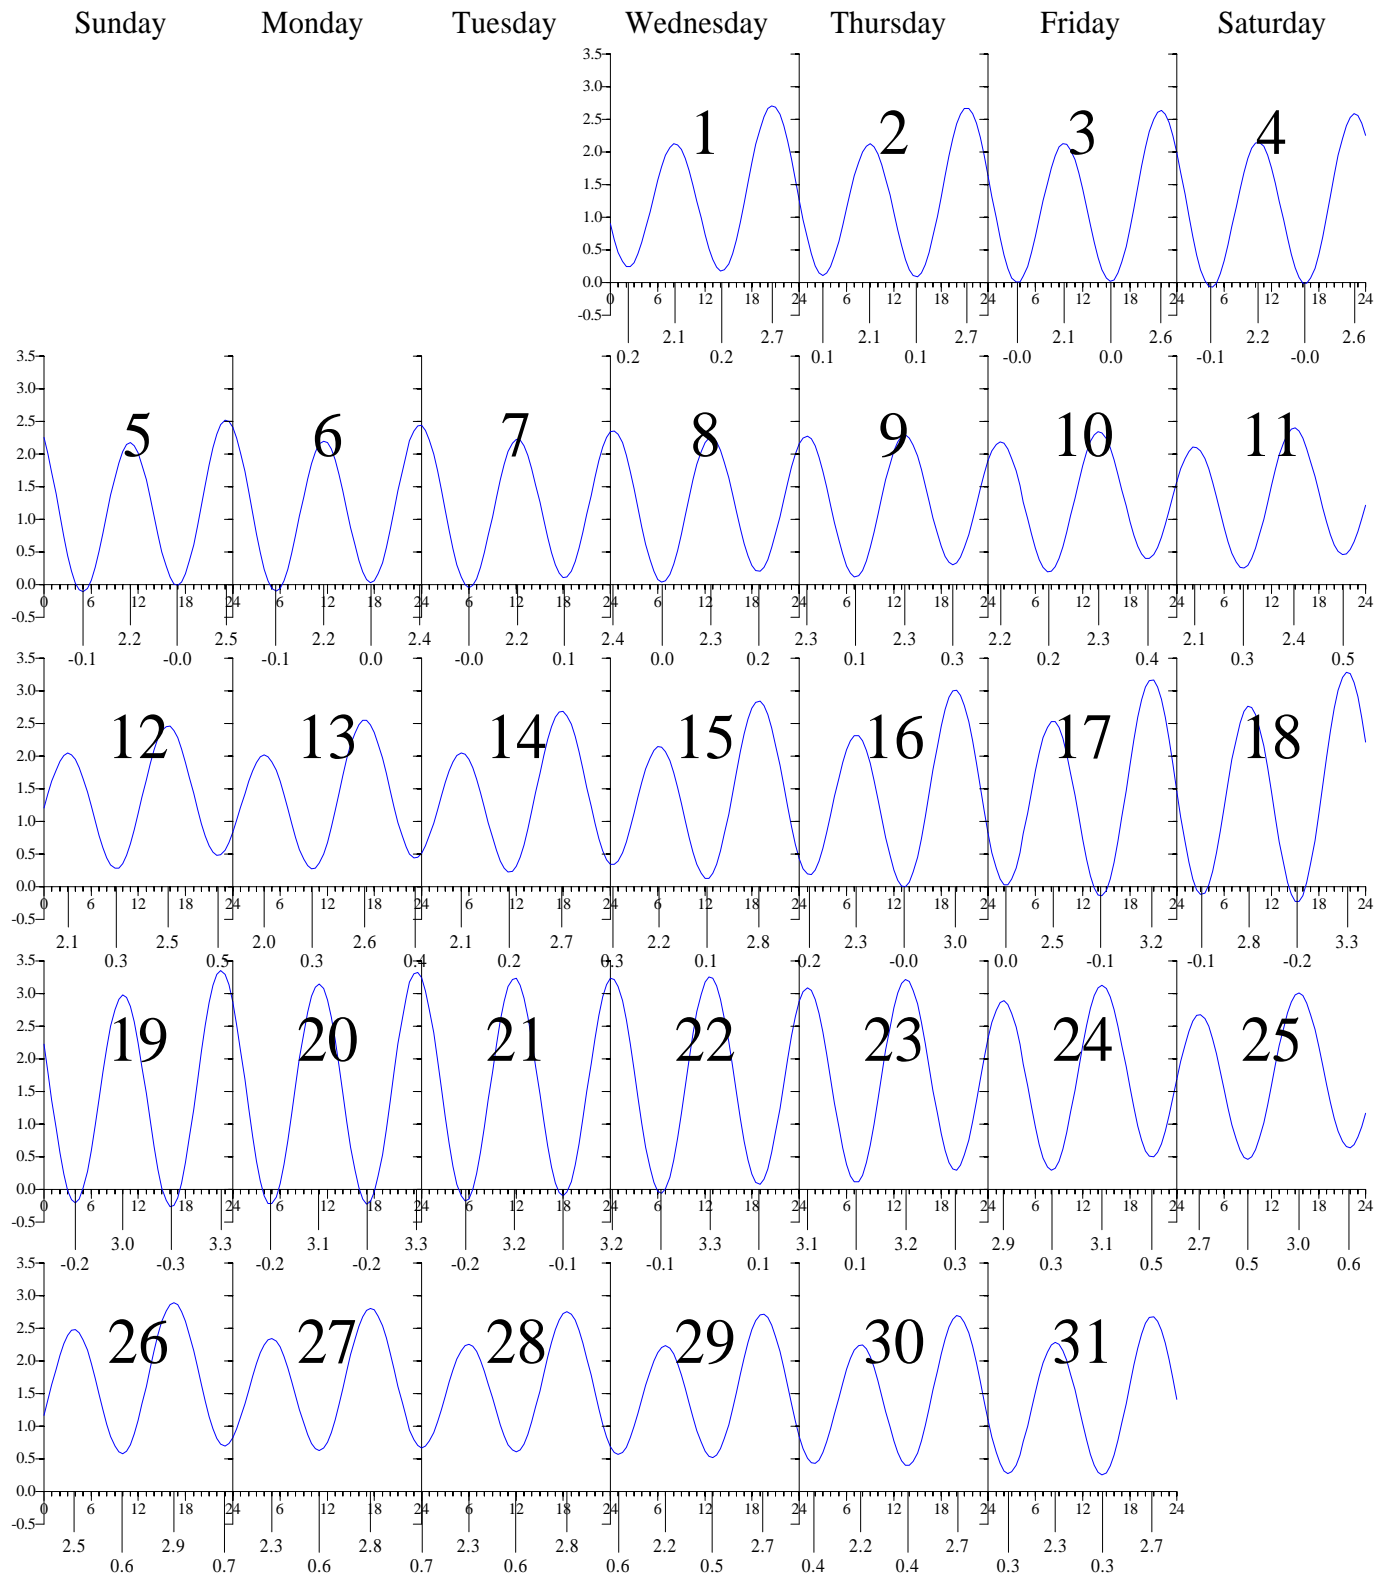

Sunday

Monday

Tuesday

Wednesday

Thursday

Friday

Saturday

Heights are in FEET above MEAN LOW WATER.
0 and 24 are midnight, 12 is noon.

Heights are in FEET above MEAN LOW WATER.

0 and 24 are midnight, 12 is noon.

HAMPTON ROADS, Virginia — Jul 2001 EASTERN DAYLIGHT TIME.

Heights are in FEET above MEAN LOW WATER.
0 and 24 are midnight, 12 is noon.

HAMPTON ROADS, Virginia — Aug 2001 EASTERN DAYLIGHT TIME.

Heights are in FEET above MEAN LOW WATER.
0 and 24 are midnight, 12 is noon.

HAMPTON ROADS, Virginia — Sep 2001 EASTERN DAYLIGHT TIME.

Sunday

Monday

Tuesday

Wednesday

Thursday

Friday

Saturday

Heights are in FEET above MEAN LOW WATER.
0 and 24 are midnight, 12 is noon.

HAMPTON ROADS, Virginia — Oct 2001 EASTERN DAYLIGHT TIME.

Heights are in FEET above MEAN LOW WATER.
0 and 24 are midnight, 12 is noon.