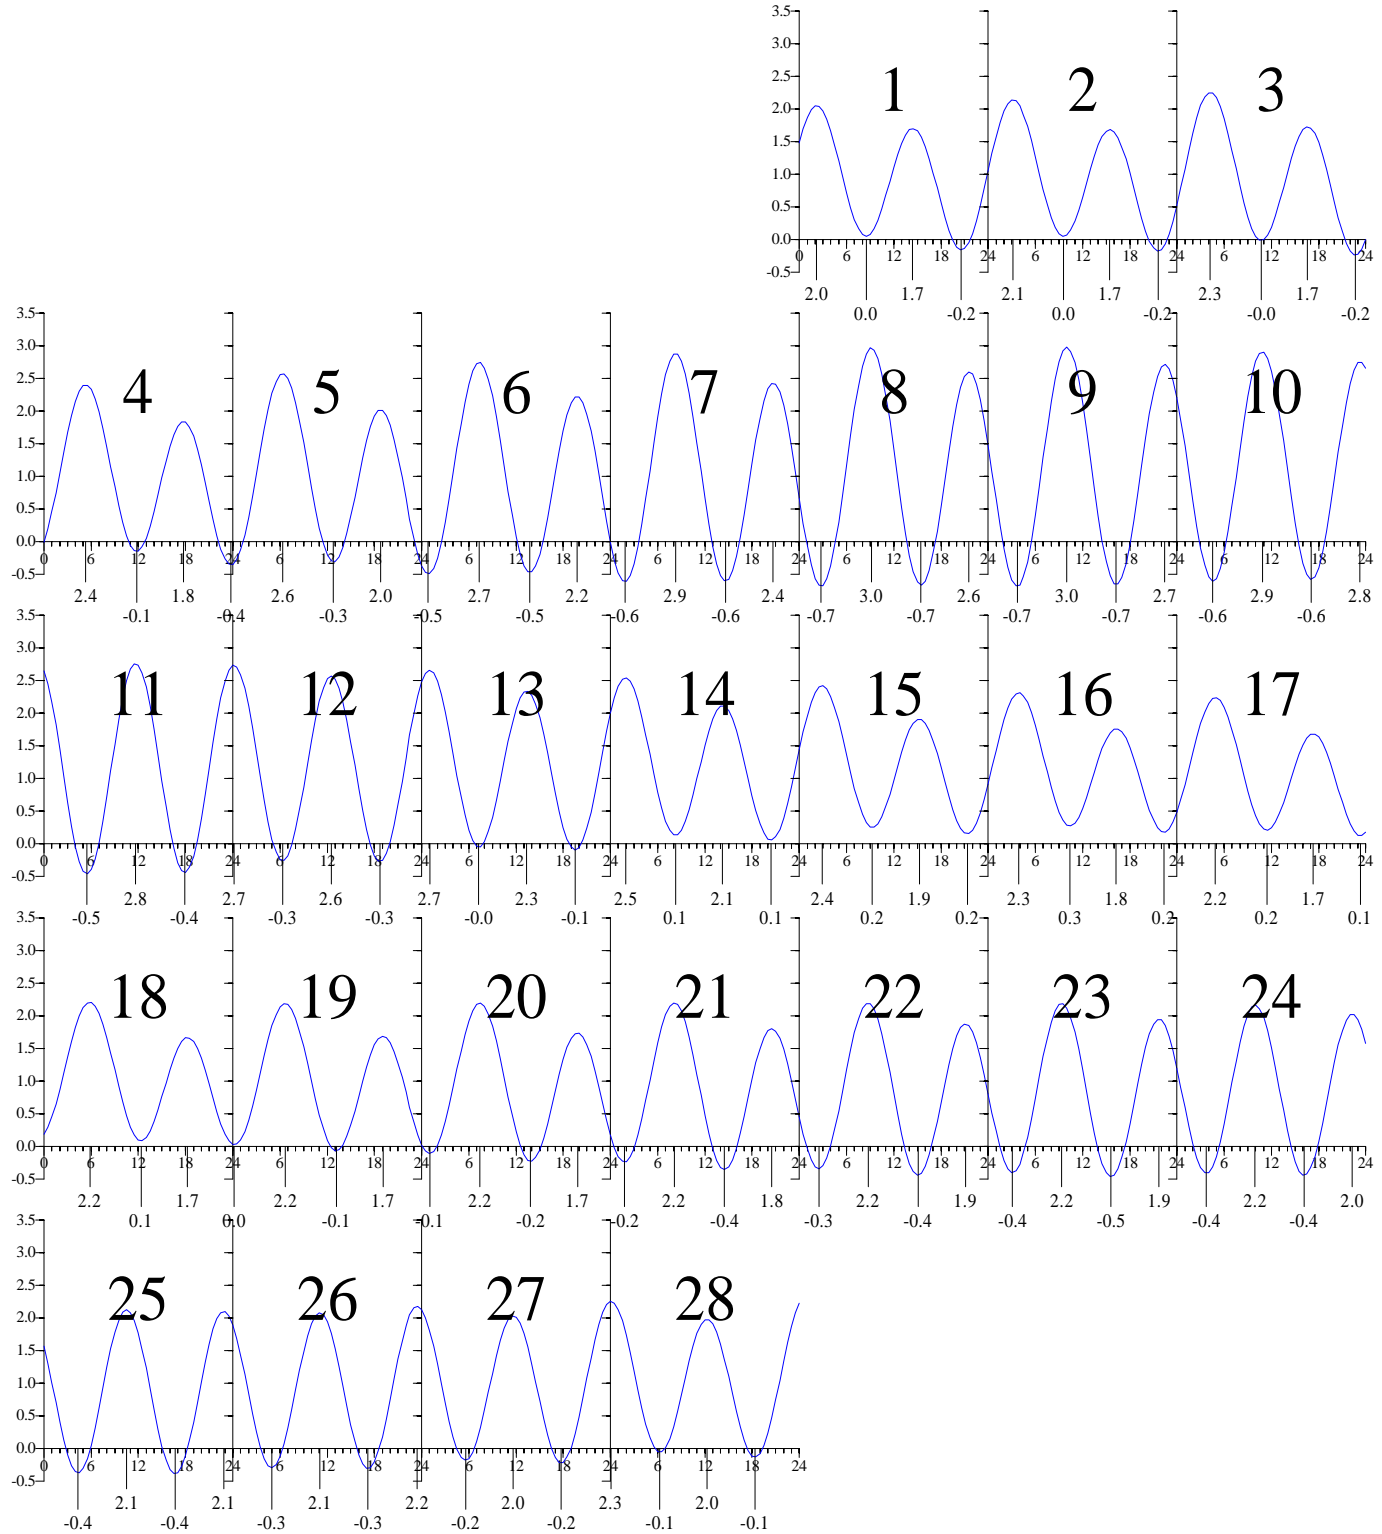

HAMPTON ROADS, Virginia — Jan 2001 EASTERN STANDARD TIME.

Heights are in FEET above MEAN LOW WATER.
0 and 24 are midnight, 12 is noon.

HAMPTON ROADS, Virginia — Feb 2001 EASTERN STANDARD TIME.

Sunday

Monday

Tuesday

Wednesday

Thursday

Friday

Saturday

Heights are in FEET above MEAN LOW WATER.

0 and 24 are midnight, 12 is noon.

HAMPTON ROADS, Virginia — Mar 2001 EASTERN STANDARD TIME.

Sunday

Monday

Tuesday

Wednesday

Thursday

Friday

Saturday

Heights are in FEET above MEAN LOW WATER.
0 and 24 are midnight, 12 is noon.

HAMPTON ROADS, Virginia — Apr 2001 EASTERN DAYLIGHT TIME.

Heights are in FEET above MEAN LOW WATER.
0 and 24 are midnight, 12 is noon.

HAMPTON ROADS, Virginia — May 2001 EASTERN DAYLIGHT TIME.

Heights are in FEET above MEAN LOW WATER.
0 and 24 are midnight, 12 is noon.