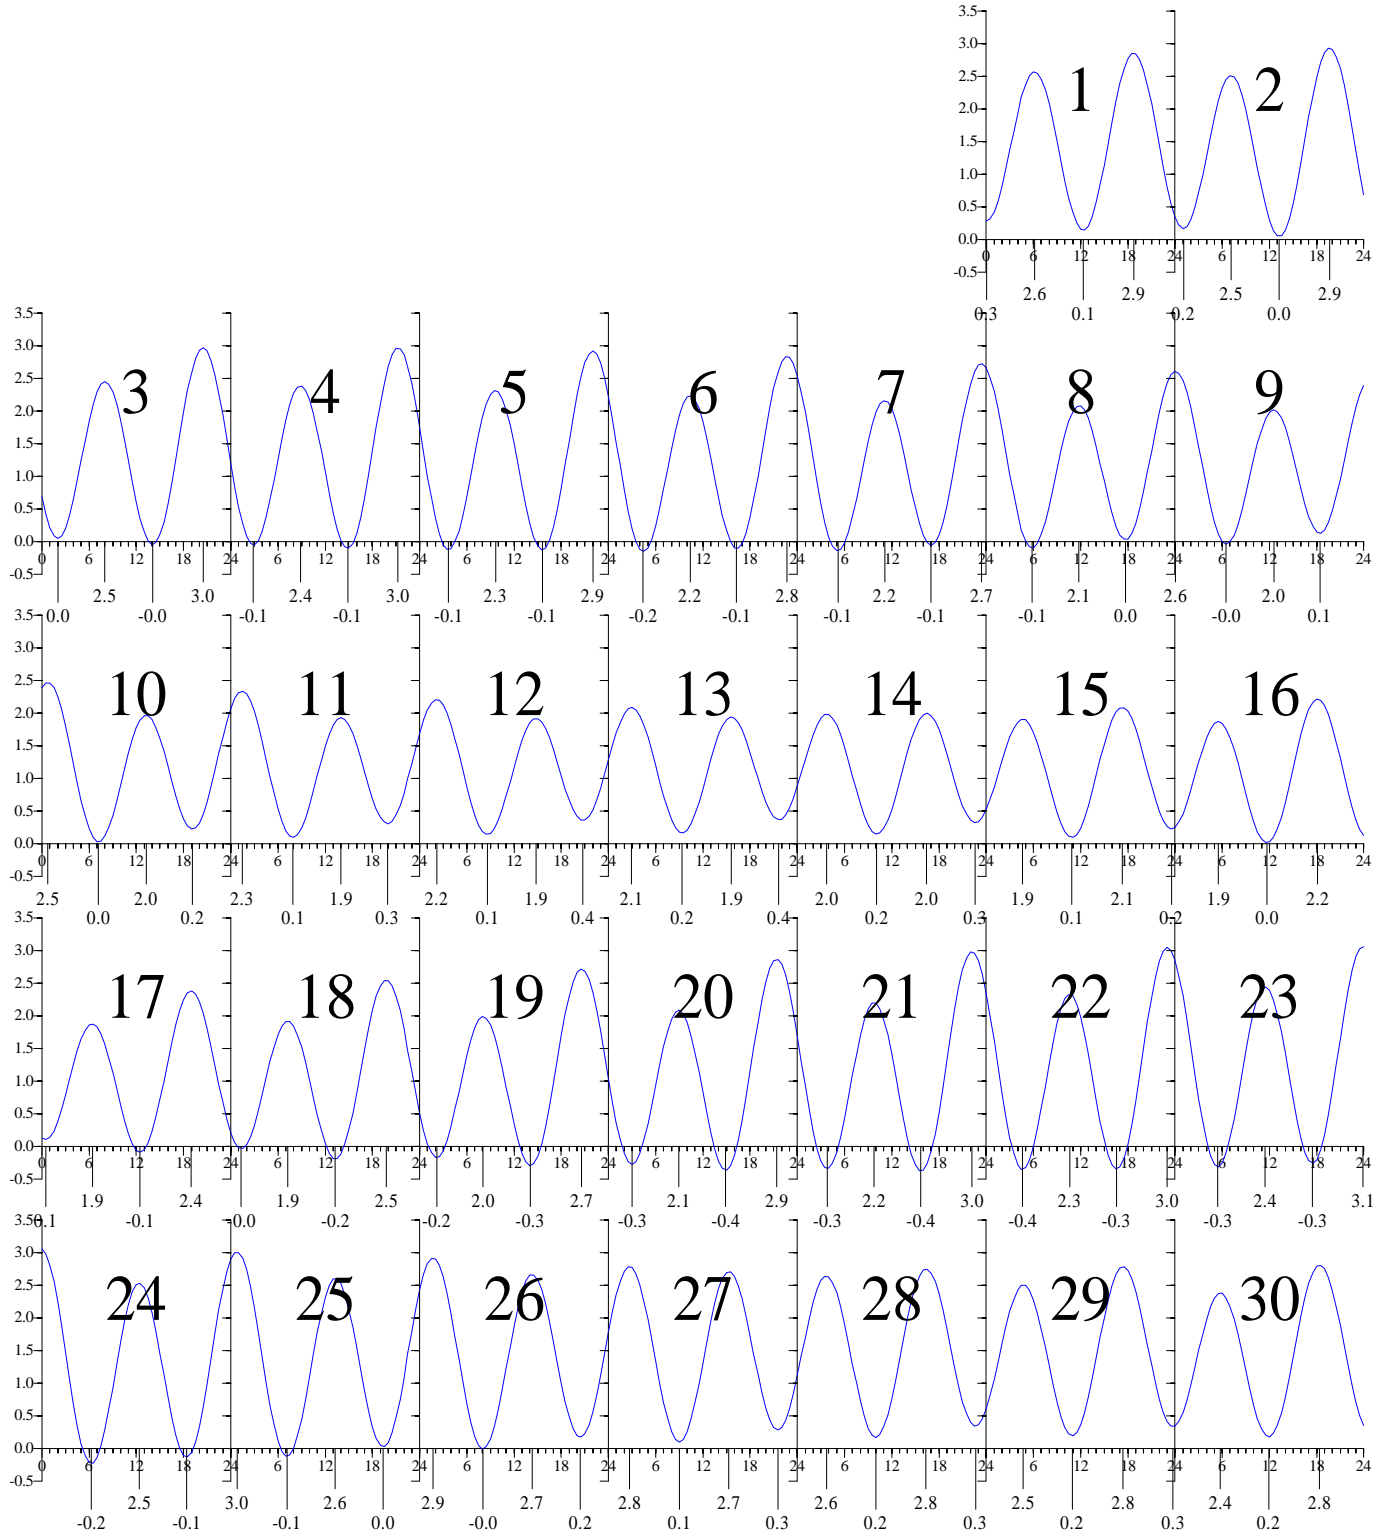

Heights are in FEET above MEAN LOW WATER.

0 and 24 are midnight, 12 is noon.

HAMPTON ROADS, Virginia — Jul 2001 EASTERN DAYLIGHT TIME.

Heights are in FEET above MEAN LOW WATER.
0 and 24 are midnight, 12 is noon.