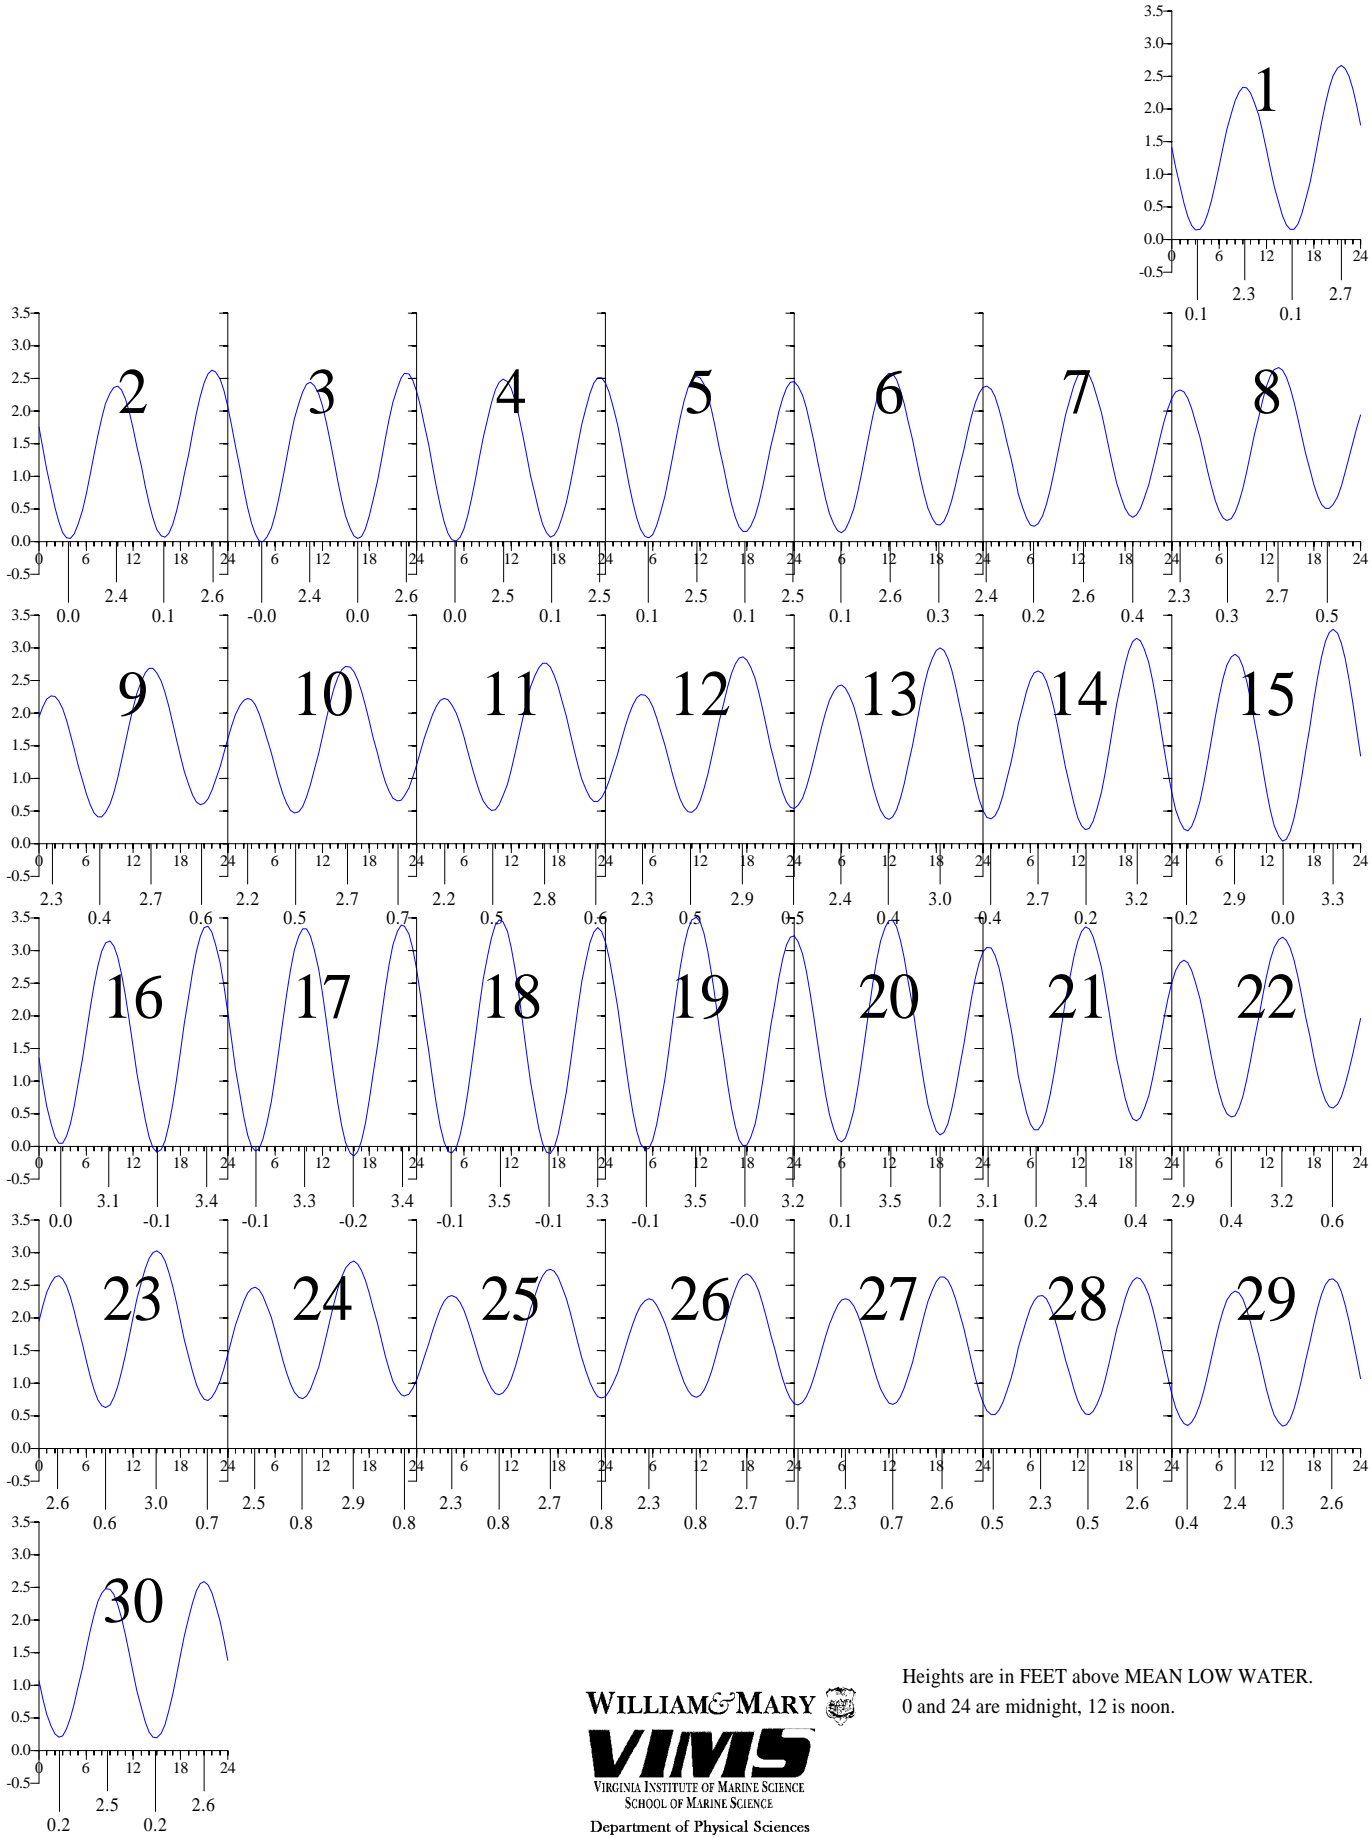

HAMPTON ROADS, Virginia — Sep 2001 EASTERN DAYLIGHT TIME.

Sunday

Monday

Tuesday

Wednesday

Thursday

Friday

Saturday

Heights are in FEET above MEAN LOW WATER.
0 and 24 are midnight, 12 is noon.