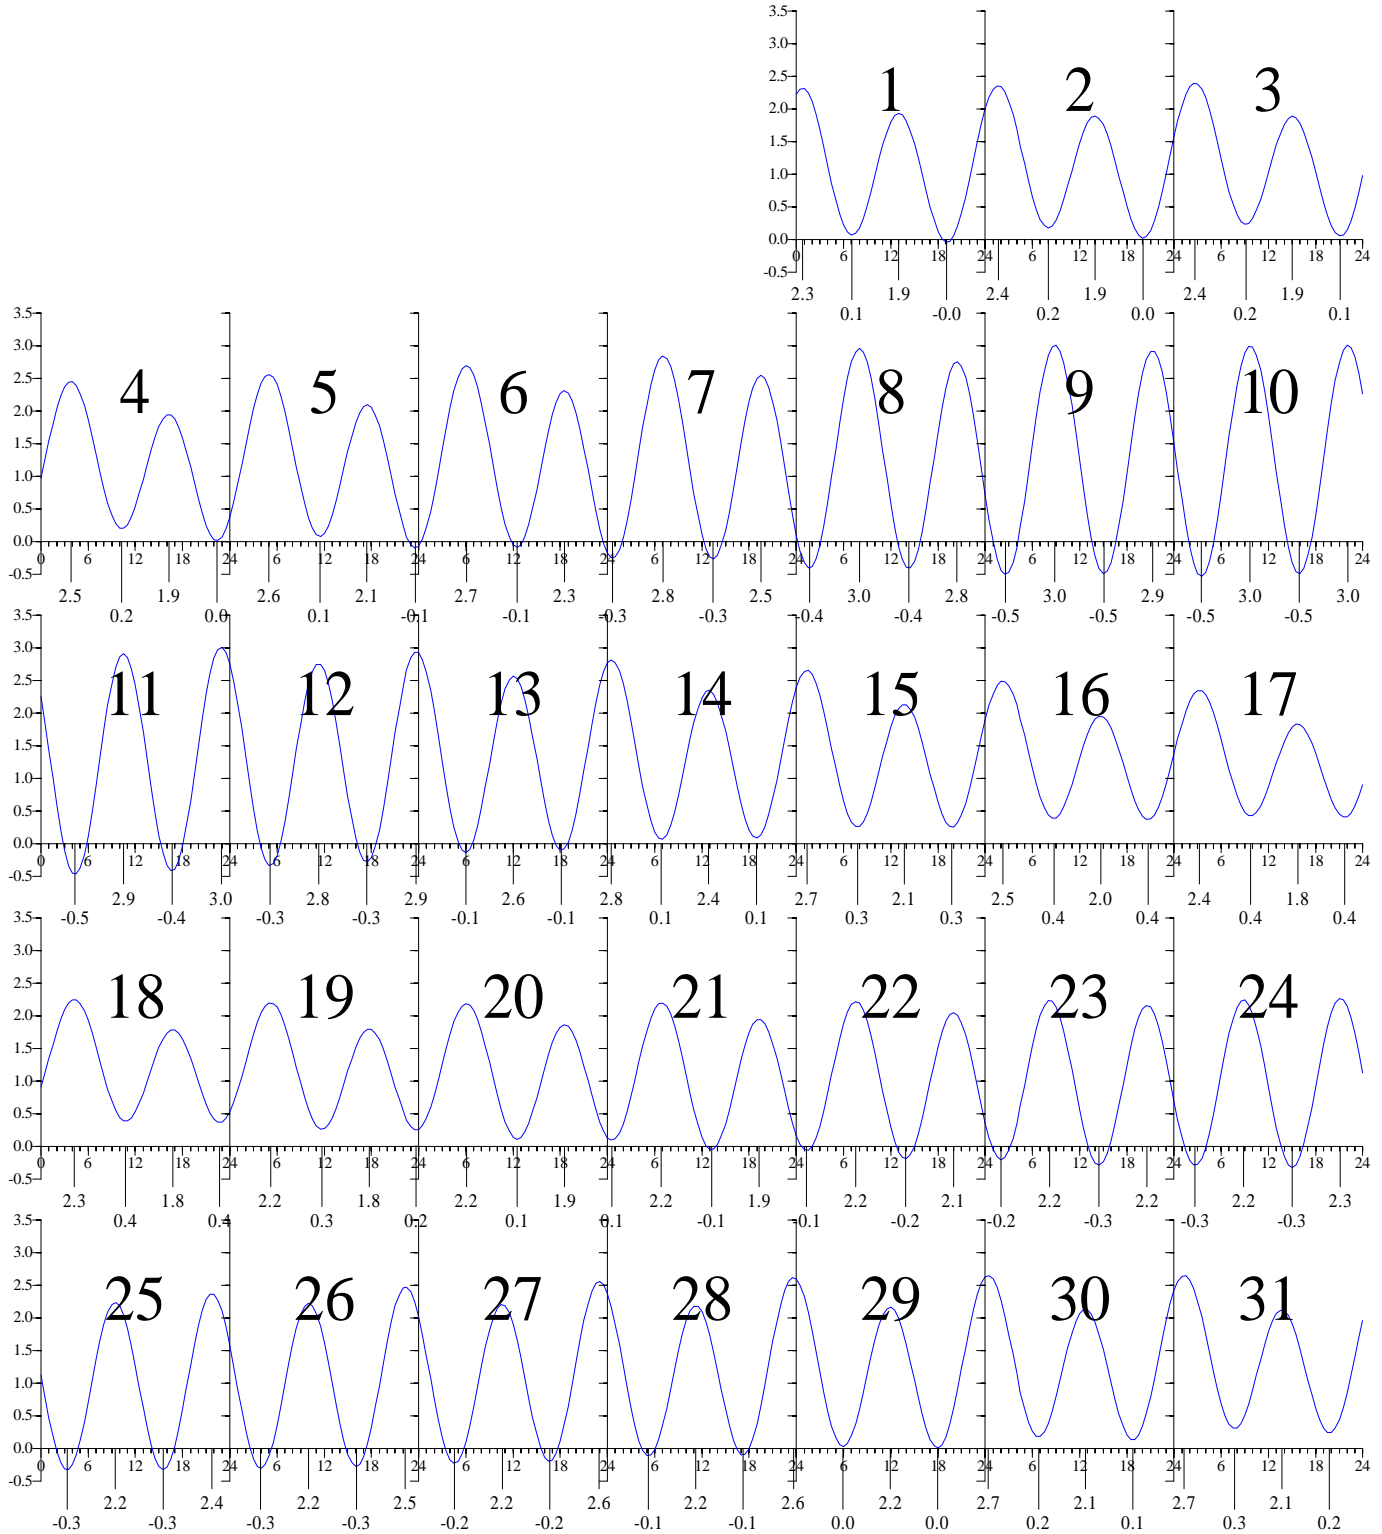

Sunday

Monday

Tuesday

Wednesday

Thursday

Friday

Saturday

Heights are in FEET above MEAN LOW WATER.
0 and 24 are midnight, 12 is noon.

HAMPTON ROADS, Virginia — Apr 2001 EASTERN DAYLIGHT TIME.

Heights are in FEET above MEAN LOW WATER.
0 and 24 are midnight, 12 is noon.

HAMPTON ROADS, Virginia — May 2001 EASTERN DAYLIGHT TIME.

Heights are in FEET above MEAN LOW WATER.
0 and 24 are midnight, 12 is noon.