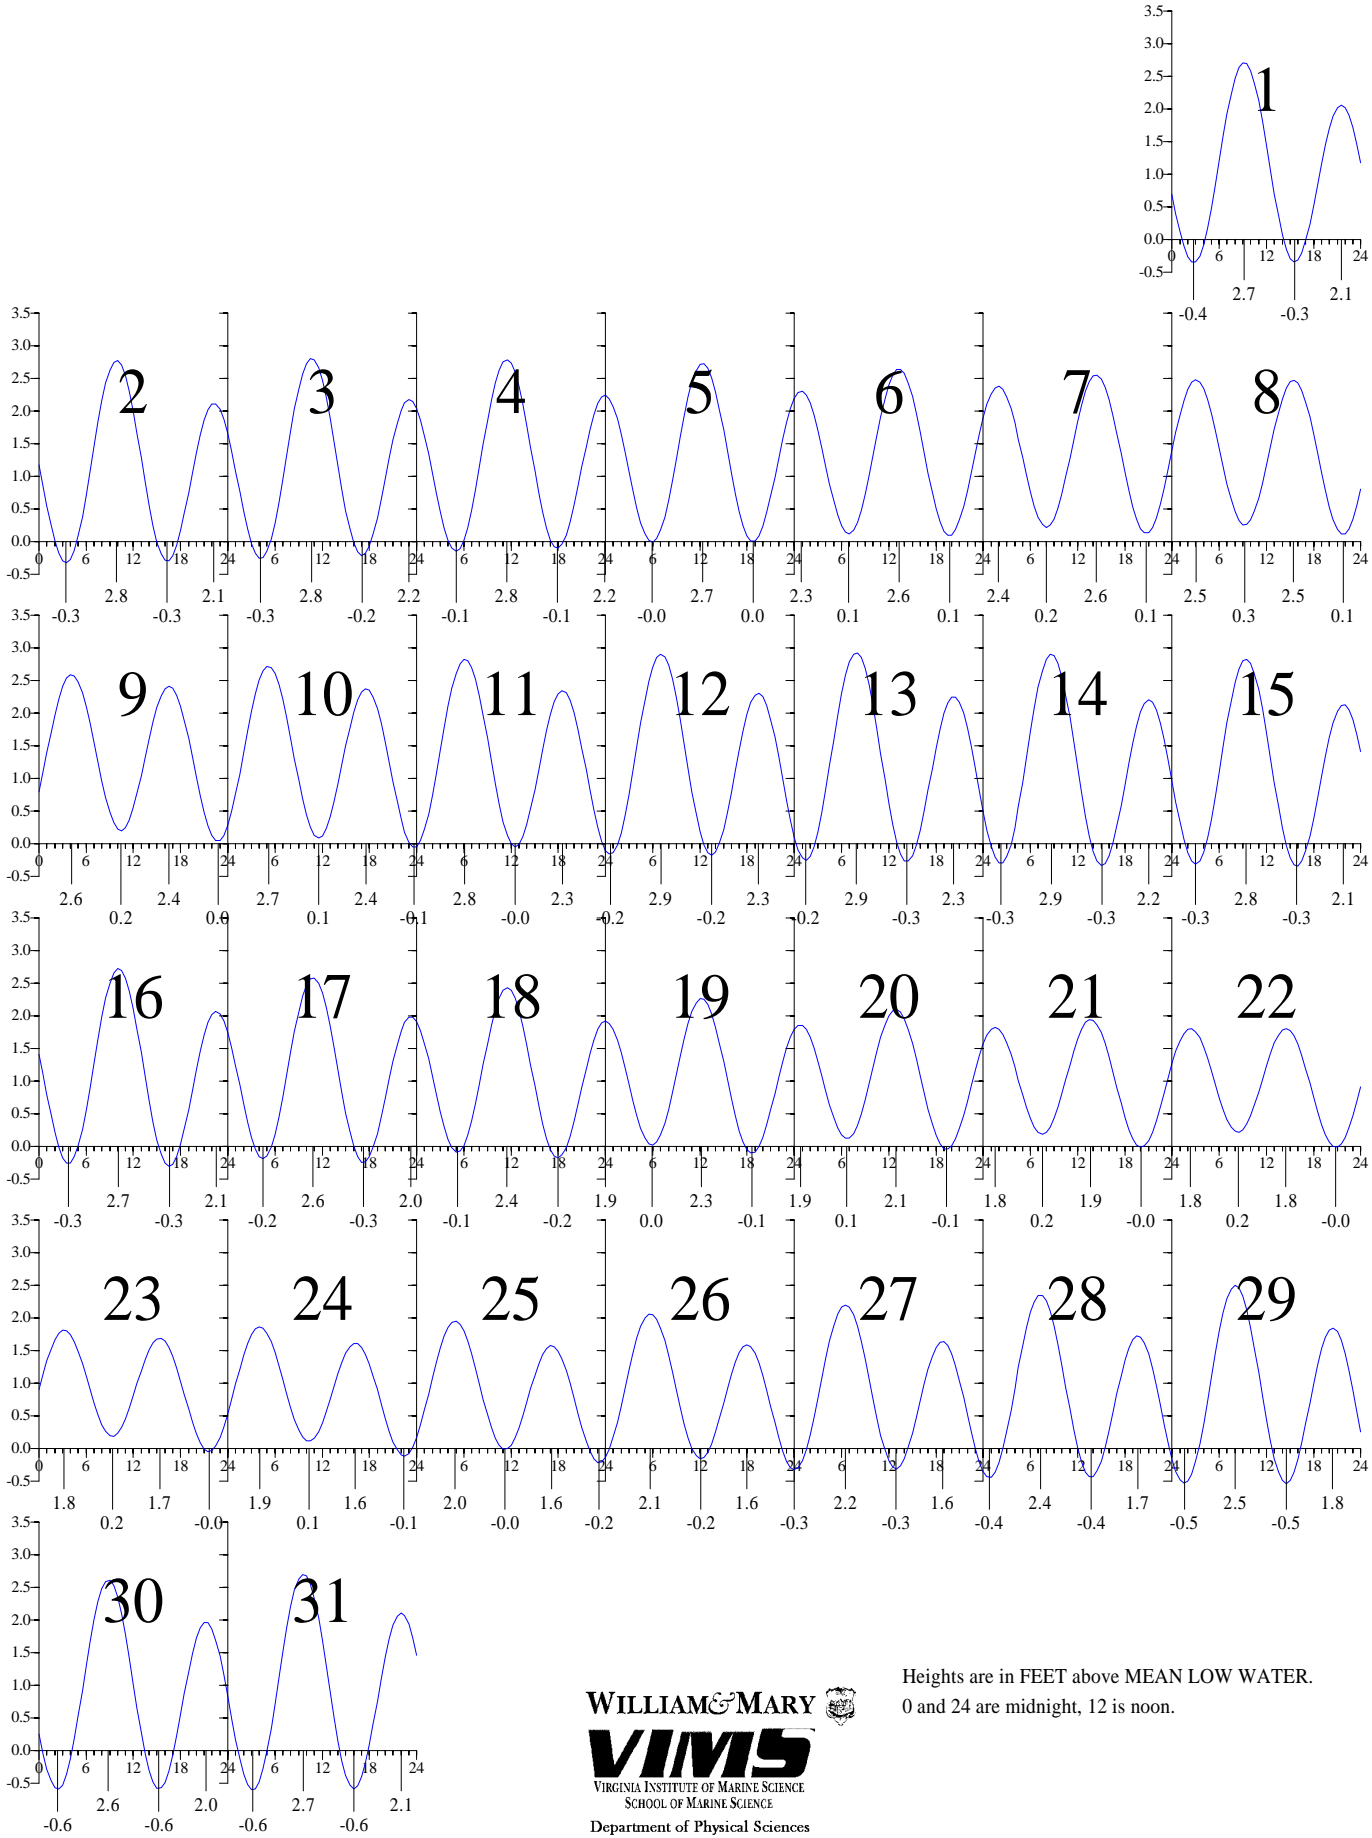

HAMPTON ROADS, Virginia — Dec 2001 EASTERN STANDARD TIME.

Sunday

Monday

Tuesday

Wednesday

Thursday

Friday

Saturday

Heights are in FEET above MEAN LOW WATER.
0 and 24 are midnight, 12 is noon.