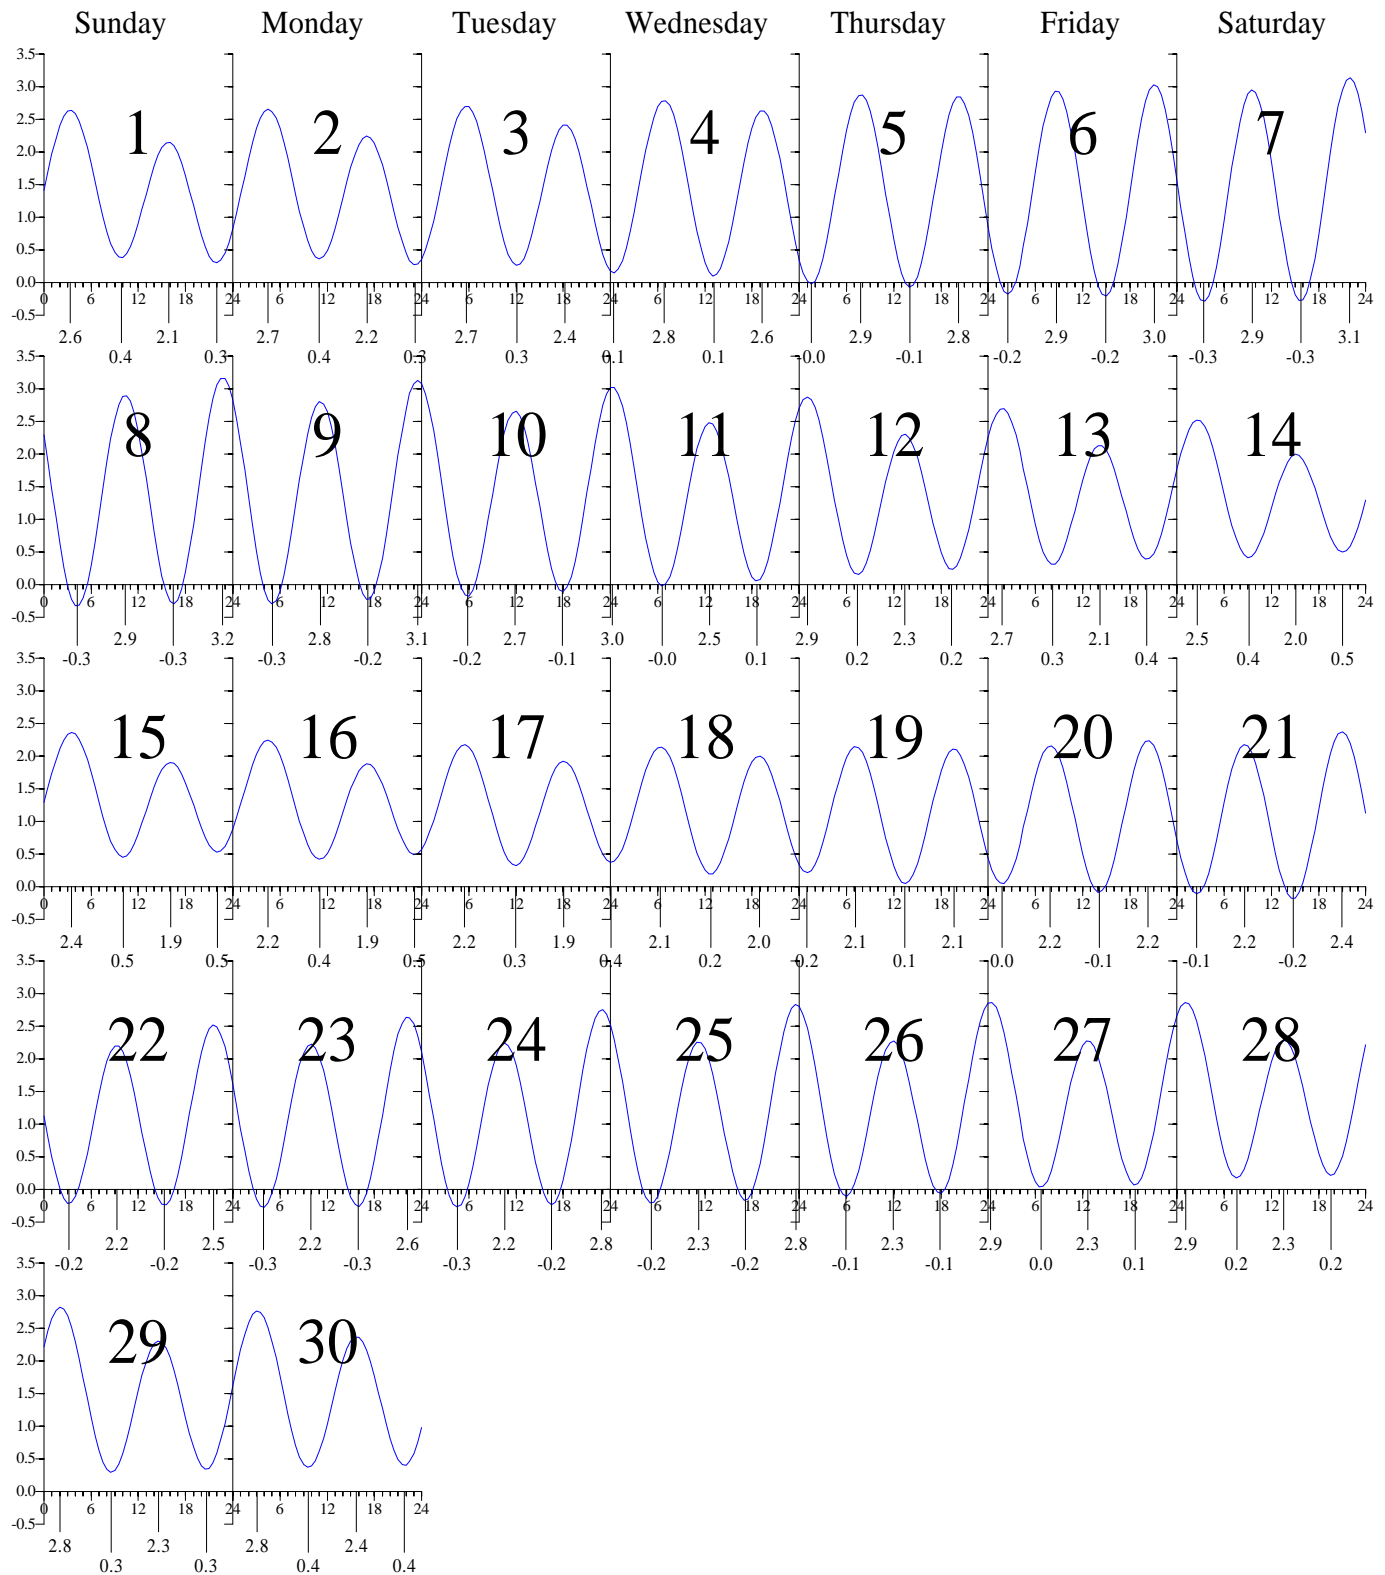

Tuesday

Wednesday

Thursday

Friday

Saturday

Heights are in FEET above MEAN LOW WATER.

0 and 24 are midnight, 12 is noon.

HAMPTON ROADS, Virginia — Mar 2001 EASTERN STANDARD TIME.

Sunday

Monday

Tuesday

Wednesday

Thursday

Friday

Saturday

Heights are in FEET above MEAN LOW WATER.
0 and 24 are midnight, 12 is noon.

HAMPTON ROADS, Virginia — Apr 2001 EASTERN DAYLIGHT TIME.

Heights are in FEET above MEAN LOW WATER.
0 and 24 are midnight, 12 is noon.

HAMPTON ROADS, Virginia — May 2001 EASTERN DAYLIGHT TIME.

Heights are in FEET above MEAN LOW WATER.
0 and 24 are midnight, 12 is noon.

Heights are in FEET above MEAN LOW WATER.

0 and 24 are midnight, 12 is noon.

HAMPTON ROADS, Virginia — Jul 2001 EASTERN DAYLIGHT TIME.

Heights are in FEET above MEAN LOW WATER.
0 and 24 are midnight, 12 is noon.