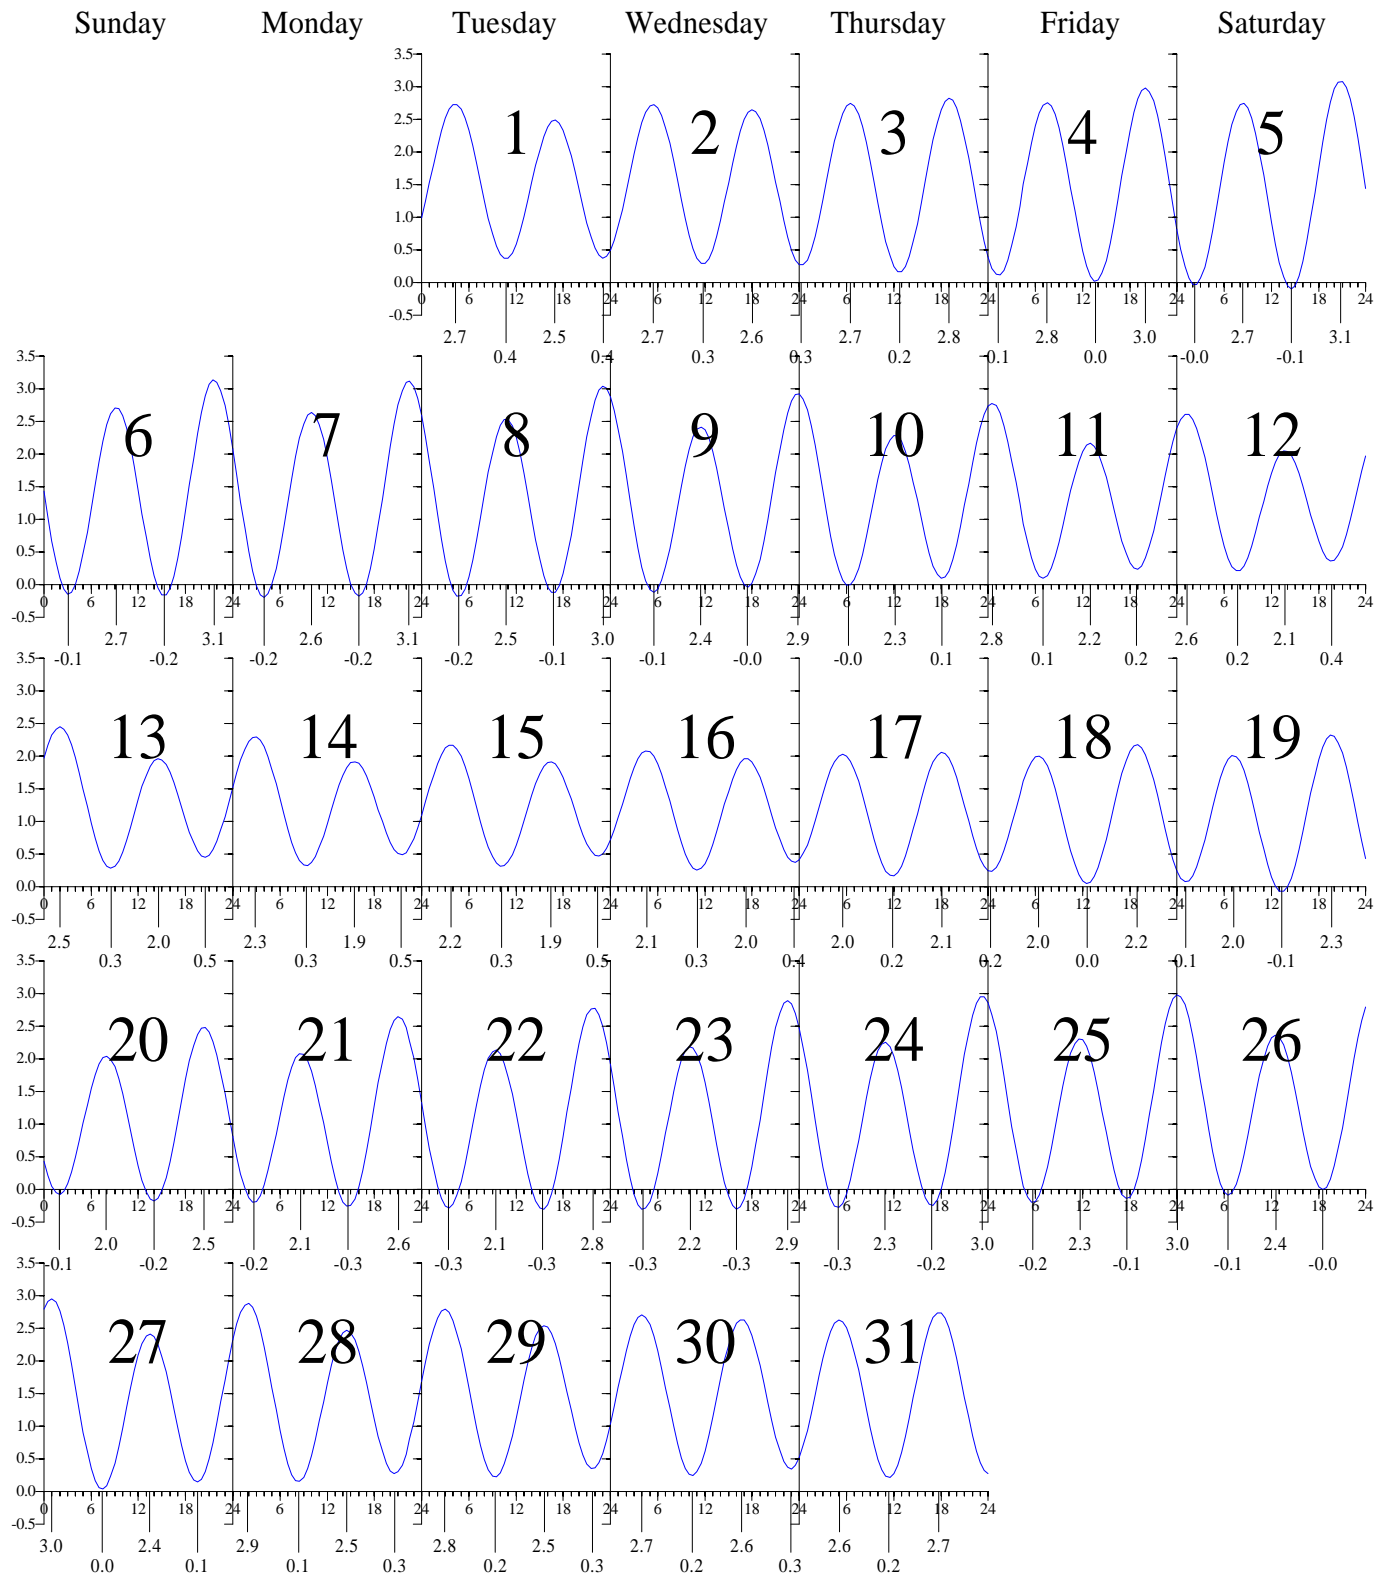

Tuesday

Wednesday

Thursday

Friday

Saturday

Heights are in FEET above MEAN LOW WATER.

0 and 24 are midnight, 12 is noon.

HAMPTON ROADS, Virginia — Mar 2001 EASTERN STANDARD TIME.

Sunday

Monday

Tuesday

Wednesday

Thursday

Friday

Saturday

Heights are in FEET above MEAN LOW WATER.
0 and 24 are midnight, 12 is noon.

HAMPTON ROADS, Virginia — Apr 2001 EASTERN DAYLIGHT TIME.

Heights are in FEET above MEAN LOW WATER.
0 and 24 are midnight, 12 is noon.

HAMPTON ROADS, Virginia — May 2001 EASTERN DAYLIGHT TIME.

Heights are in FEET above MEAN LOW WATER.
0 and 24 are midnight, 12 is noon.

Heights are in FEET above MEAN LOW WATER.

0 and 24 are midnight, 12 is noon.

HAMPTON ROADS, Virginia — Jul 2001 EASTERN DAYLIGHT TIME.

Heights are in FEET above MEAN LOW WATER.
0 and 24 are midnight, 12 is noon.