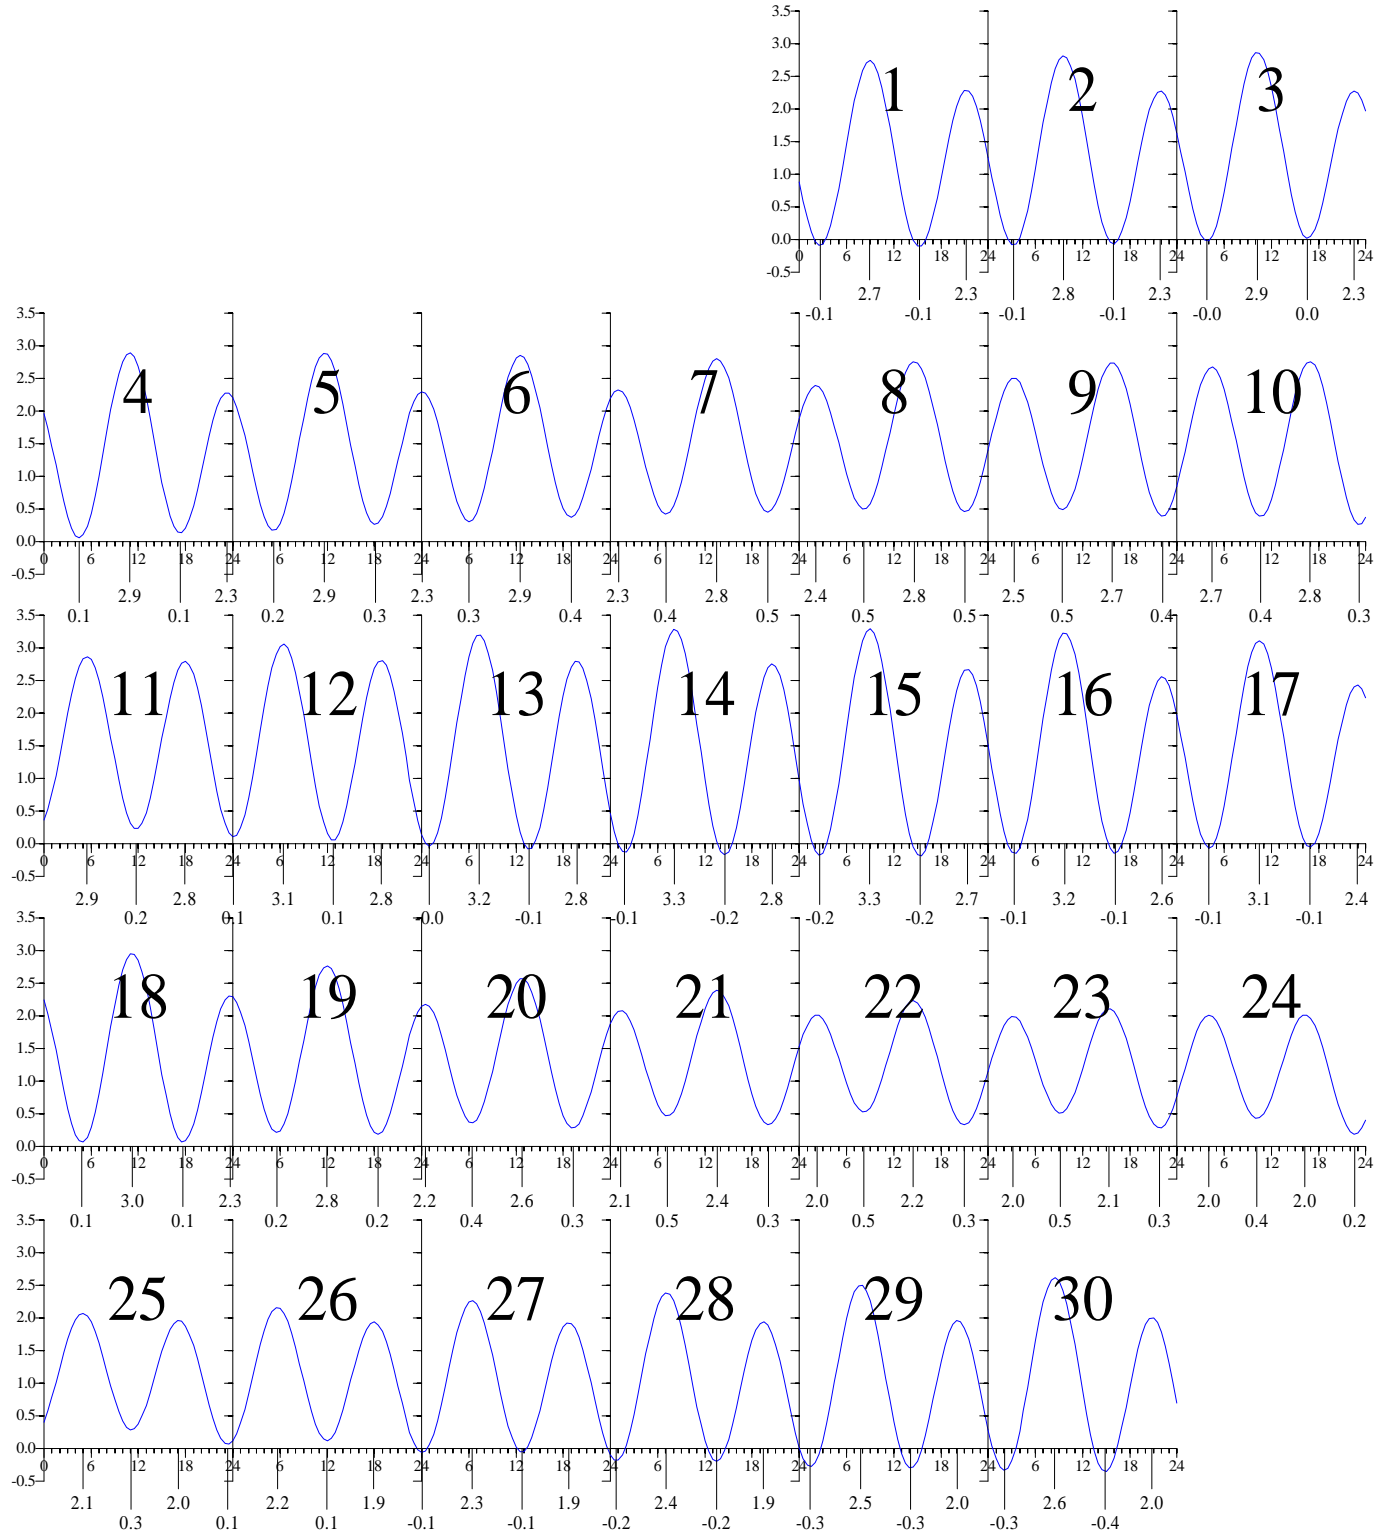

HAMPTON ROADS, Virginia — Nov 2001 EASTERN STANDARD TIME.

Sunday

Monday

Tuesday

Wednesday

Thursday

Friday

Saturday

Heights are in FEET above MEAN LOW WATER.

0 and 24 are midnight, 12 is noon.

HAMPTON ROADS, Virginia — Dec 2001 EASTERN STANDARD TIME.

Sunday

Monday

Tuesday

Wednesday

Thursday