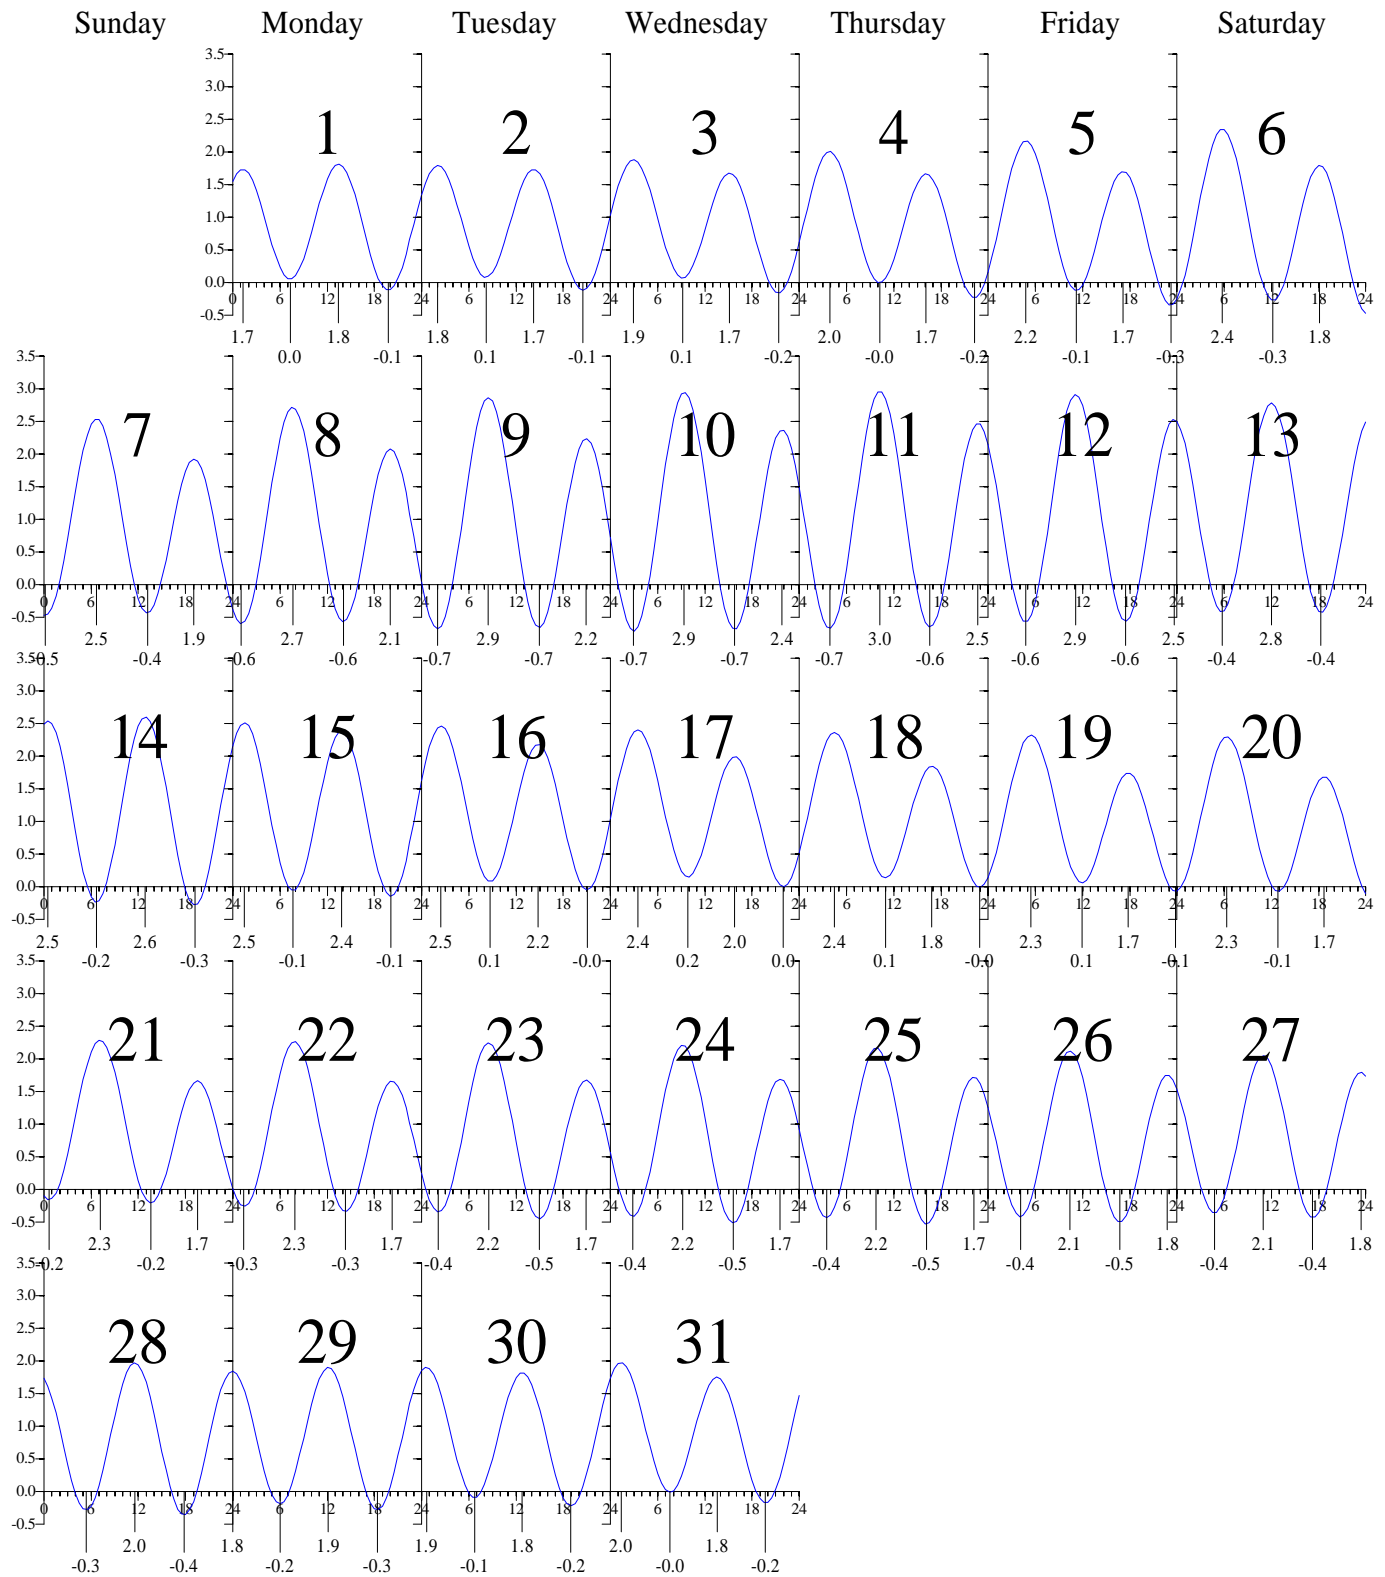

HAMPTON ROADS, Virginia — Jan 2001 EASTERN STANDARD TIME.

Heights are in FEET above MEAN LOW WATER.
0 and 24 are midnight, 12 is noon.

HAMPTON ROADS, Virginia — Feb 2001 EASTERN STANDARD TIME.

Sunday

Monday

Tuesday

Wednesday

Thursday

Friday

Saturday

Heights are in FEET above MEAN LOW WATER.

0 and 24 are midnight, 12 is noon.

HAMPTON ROADS, Virginia — Mar 2001 EASTERN STANDARD TIME.

Sunday

Monday

Tuesday

Wednesday

Thursday

Friday

Saturday

Heights are in FEET above MEAN LOW WATER.
0 and 24 are midnight, 12 is noon.

HAMPTON ROADS, Virginia — Apr 2001 EASTERN DAYLIGHT TIME.

Heights are in FEET above MEAN LOW WATER.
0 and 24 are midnight, 12 is noon.

HAMPTON ROADS, Virginia — May 2001 EASTERN DAYLIGHT TIME.

Heights are in FEET above MEAN LOW WATER.
0 and 24 are midnight, 12 is noon.