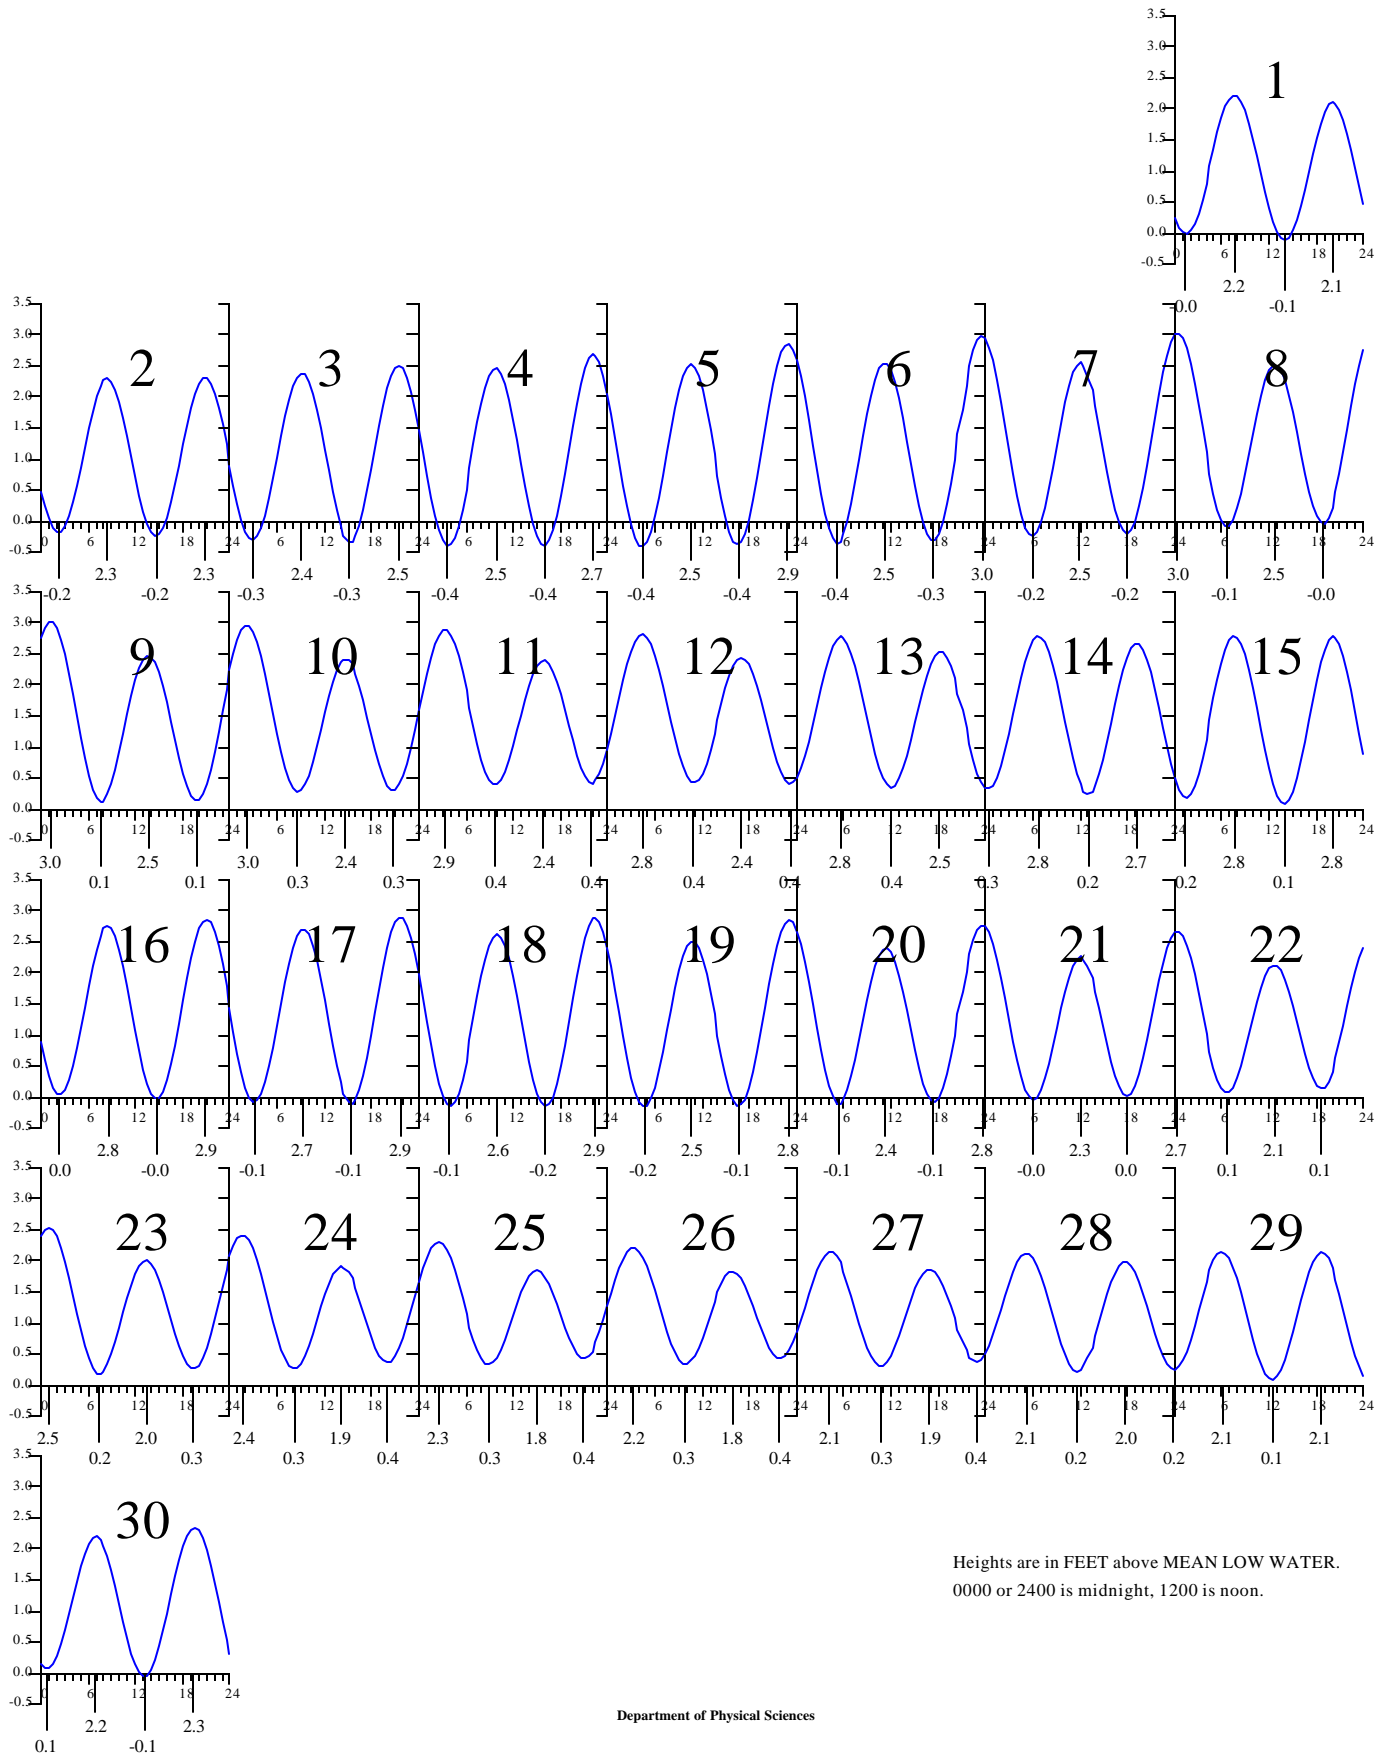

Saturday

Heights are in FEET above MEAN LOW WATER.
0000 or 2400 is midnight, 1200 is noon.

HAMPTON ROADS, Virginia — Feb 2000

EASTERN STANDARD TIME.

Heights are in FEET above MEAN LOW WATER.
0000 or 2400 is midnight, 1200 is noon.

HAMPTON ROADS, Virginia — Mar 2000

EASTERN STANDARD TIME.

Heights are in FEET above MEAN LOW WATER.
0000 or 2400 is midnight, 1200 is noon.

HAMPTON ROADS, Virginia — Apr 2000

EASTERN DAYLIGHT TIME.

Sunday

Monday

Tuesday

Wednesday

Thursday

Friday

Saturday

Heights are in FEET above MEAN LOW WATER.
0000 or 2400 is midnight, 1200 is noon.

HAMPTON ROADS, Virginia — May 2000

EASTERN DAYLIGHT TIME