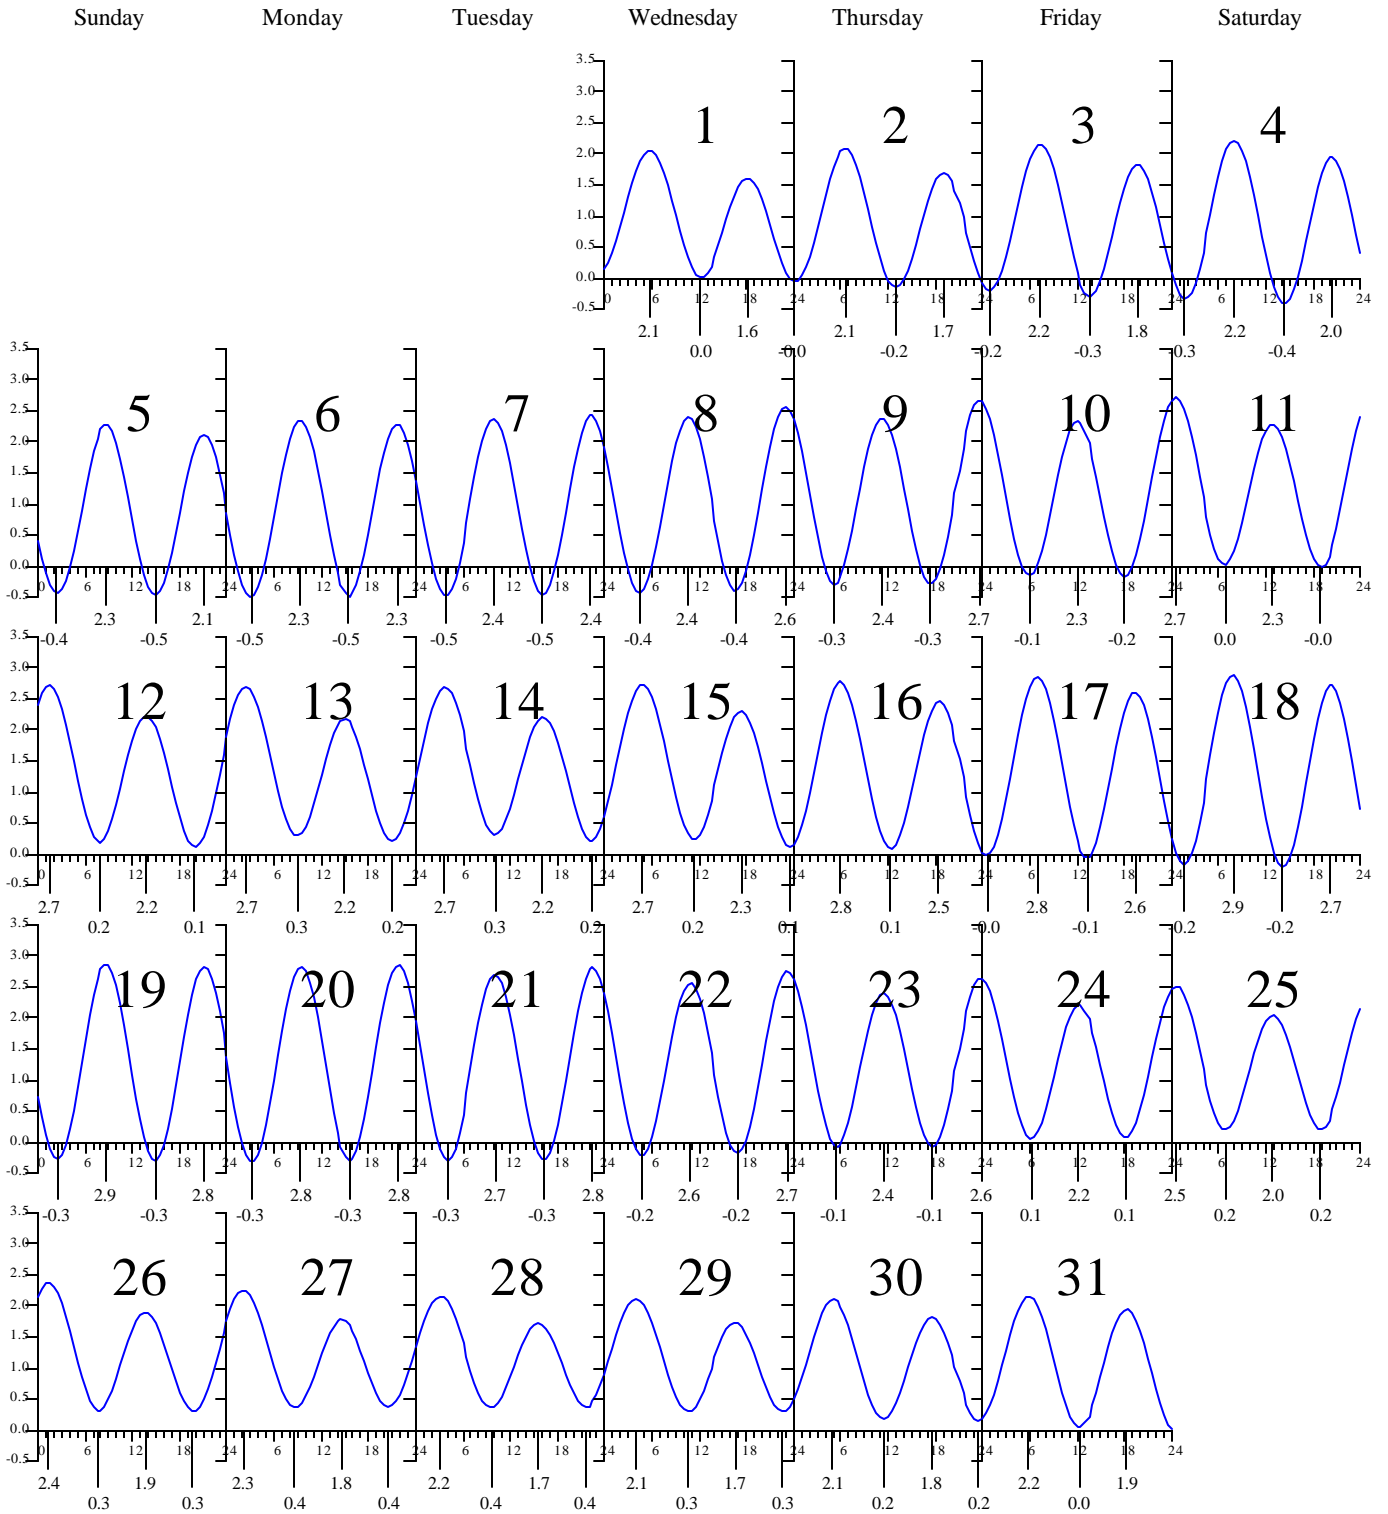

Saturday

Heights are in FEET above MEAN LOW WATER.
0000 or 2400 is midnight, 1200 is noon.

HAMPTON ROADS, Virginia — Feb 2000

EASTERN STANDARD TIME.

Heights are in FEET above MEAN LOW WATER.
0000 or 2400 is midnight, 1200 is noon.

HAMPTON ROADS, Virginia — Mar 2000

EASTERN STANDARD TIME.

Heights are in FEET above MEAN LOW WATER.
0000 or 2400 is midnight, 1200 is noon.

HAMPTON ROADS, Virginia — Apr 2000

EASTERN DAYLIGHT TIME.

Sunday

Monday

Tuesday

Wednesday

Thursday

Friday

Saturday

Heights are in FEET above MEAN LOW WATER.
0000 or 2400 is midnight, 1200 is noon.

HAMPTON ROADS, Virginia — May 2000

EASTERN DAYLIGHT TIME