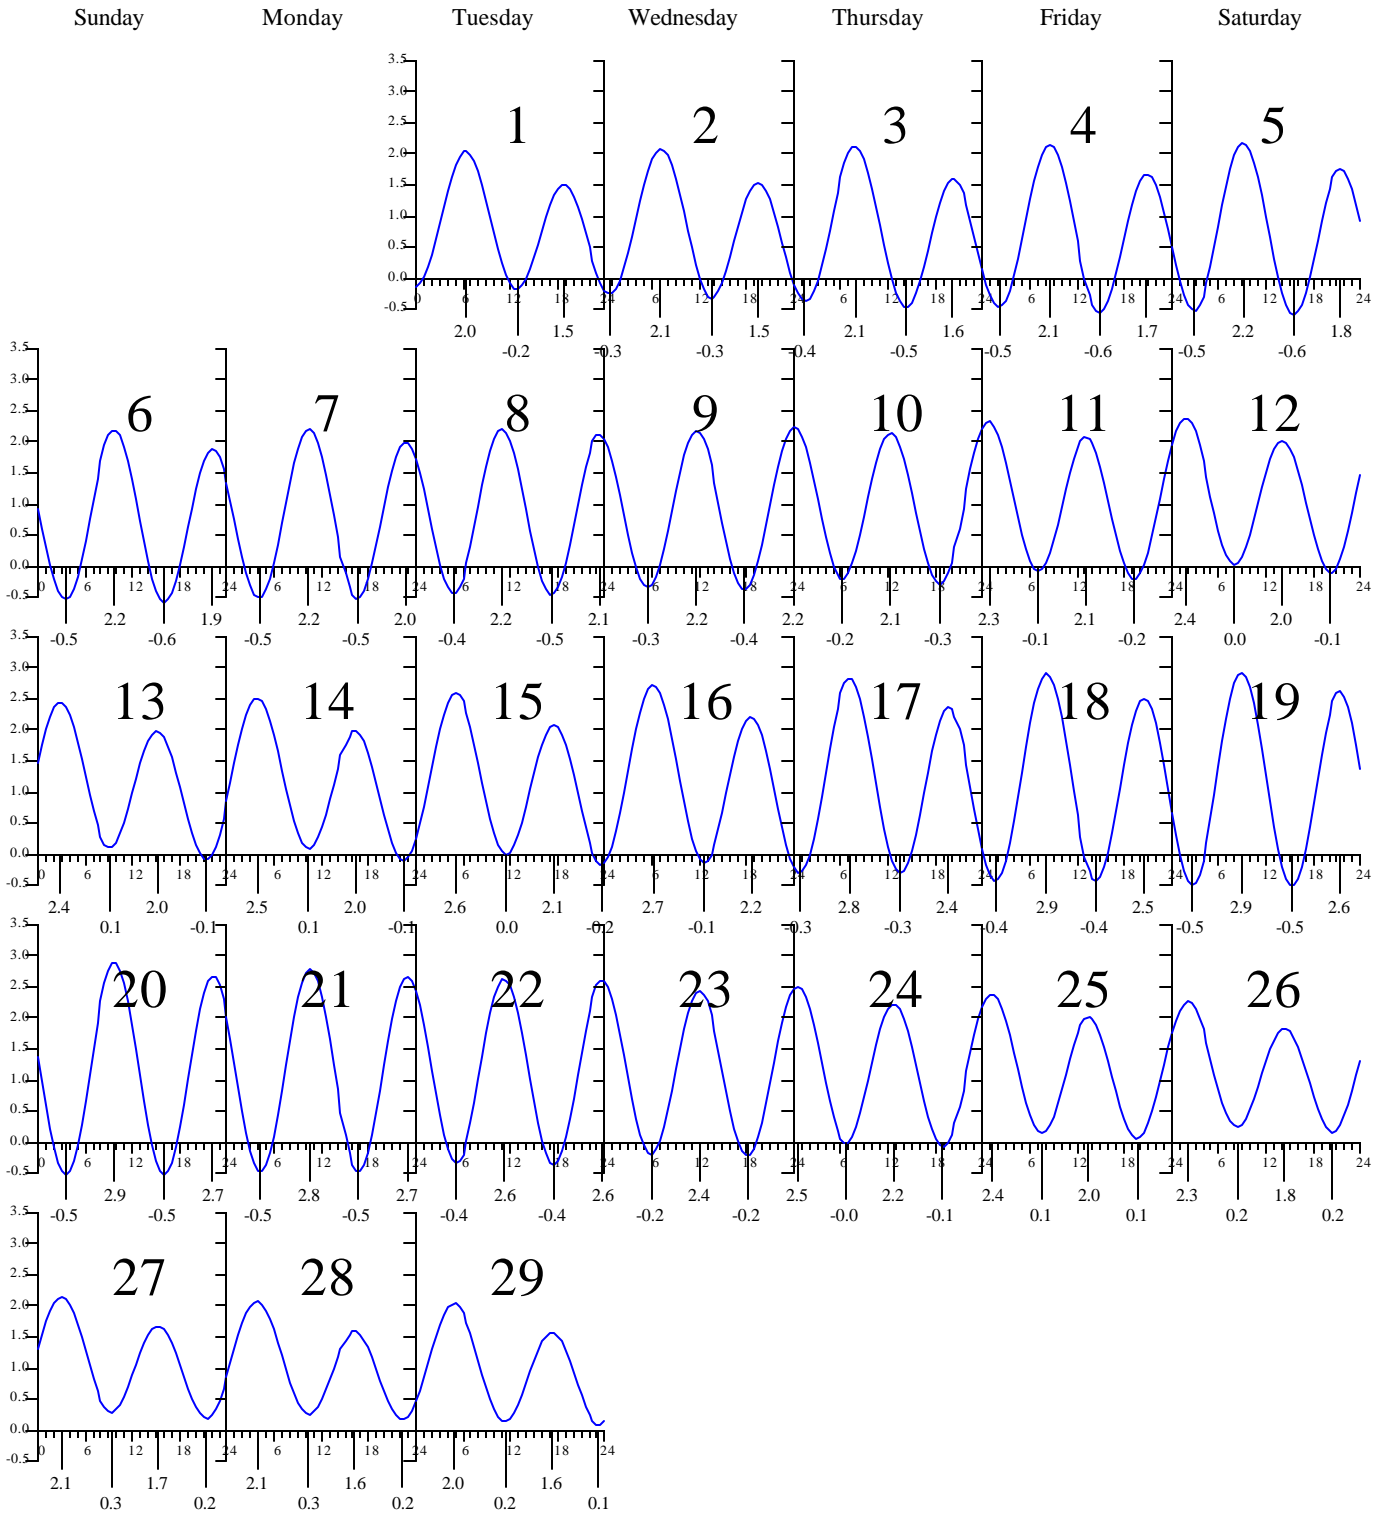

Saturday

Heights are in FEET above MEAN LOW WATER.
0000 or 2400 is midnight, 1200 is noon.

HAMPTON ROADS, Virginia — Feb 2000

EASTERN STANDARD TIME.

Heights are in FEET above MEAN LOW WATER.
0000 or 2400 is midnight, 1200 is noon.

HAMPTON ROADS, Virginia — Mar 2000

EASTERN STANDARD TIME.

Heights are in FEET above MEAN LOW WATER.
0000 or 2400 is midnight, 1200 is noon.

HAMPTON ROADS, Virginia — Apr 2000

EASTERN DAYLIGHT TIME.

Sunday

Monday

Tuesday

Wednesday

Thursday

Friday

Saturday

Heights are in FEET above MEAN LOW WATER.
0000 or 2400 is midnight, 1200 is noon.

HAMPTON ROADS, Virginia — May 2000

EASTERN DAYLIGHT TIME