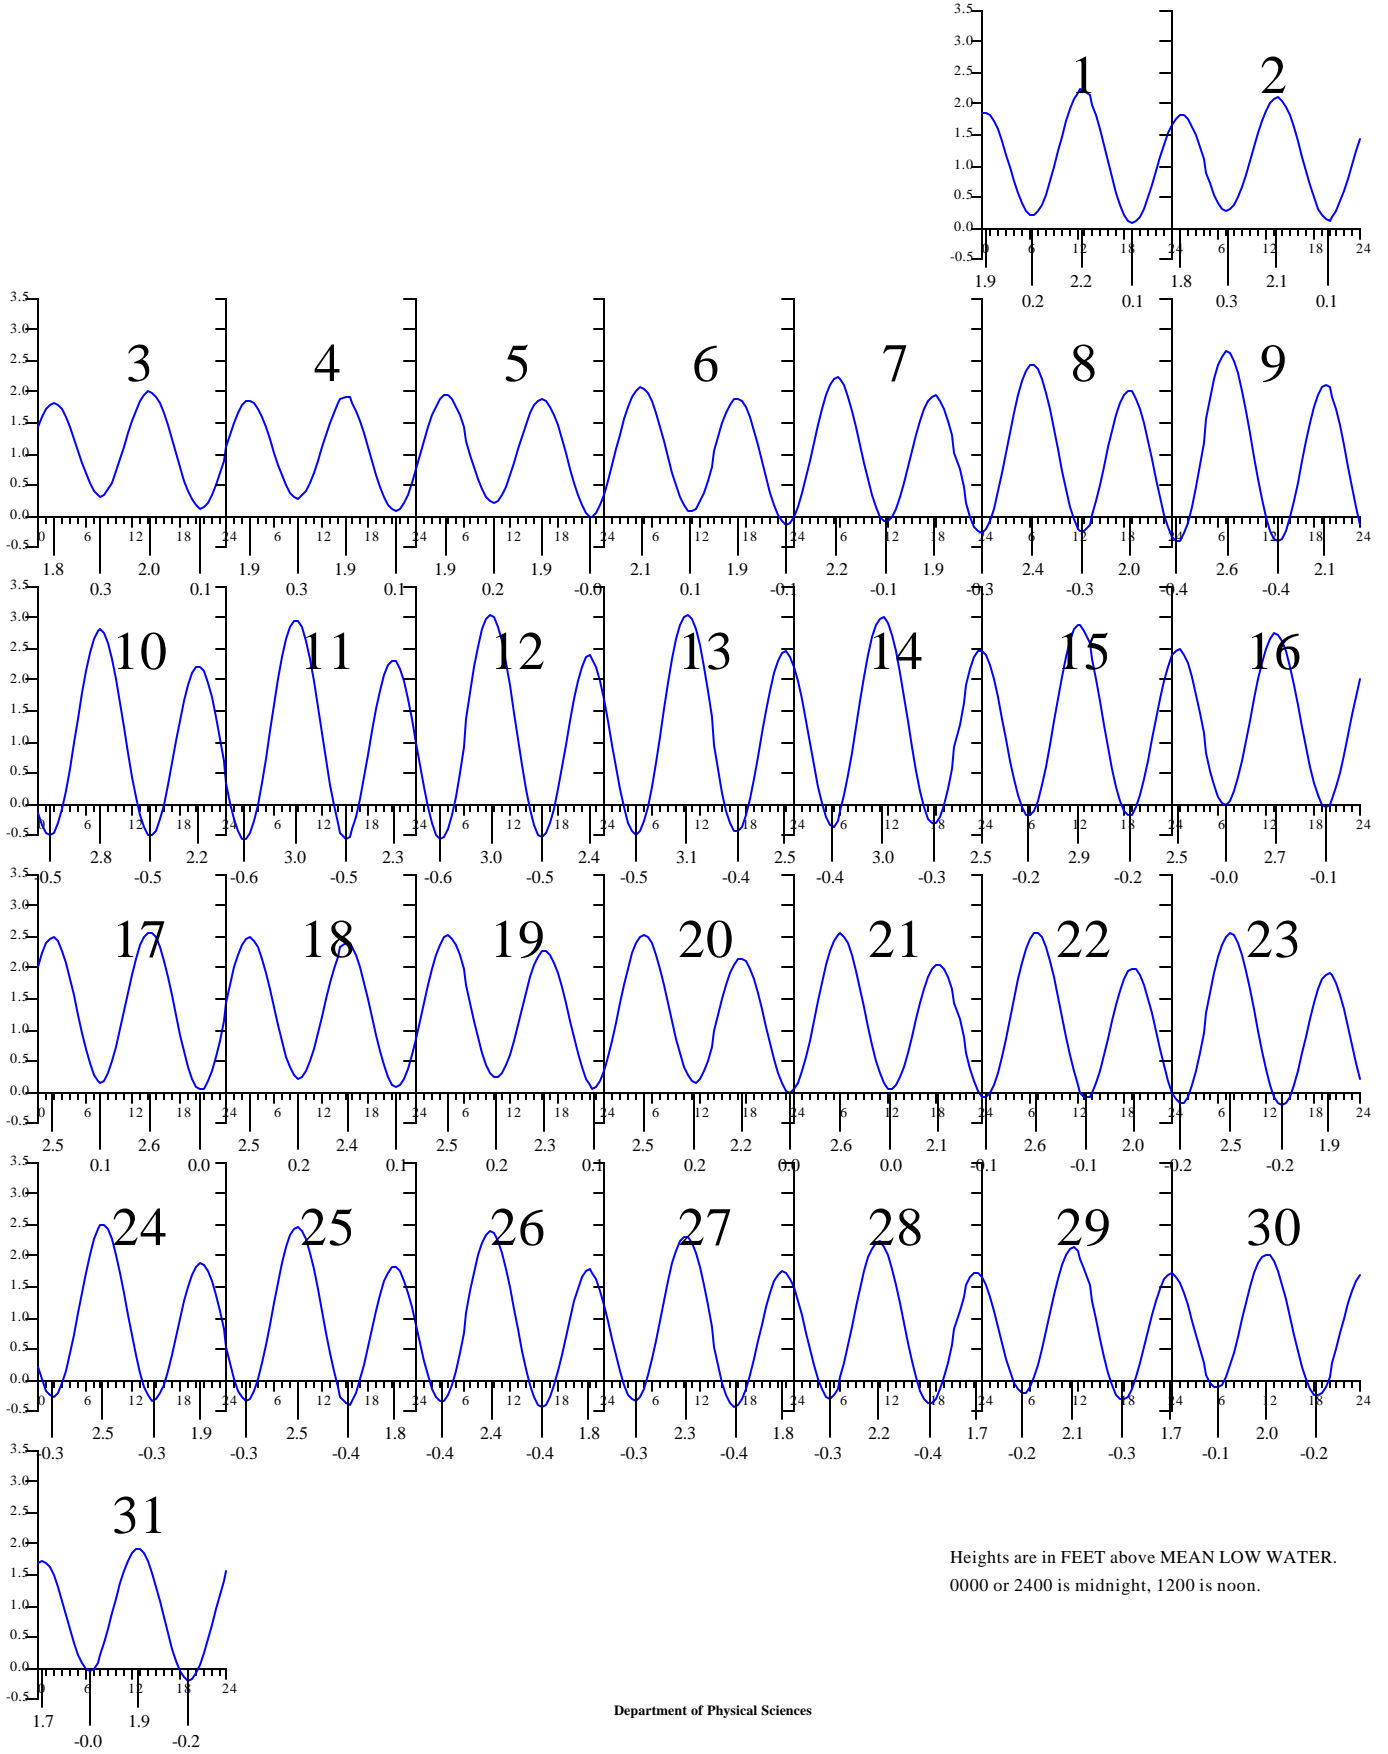

HAMPTON ROADS, Virginia — Nov 2000

EASTERN STANDARD TIME.

Heights are in FEET above MEAN LOW WATER.
0000 or 2400 is midnight, 1200 is noon.

HAMPTON ROADS, Virginia — Dec 2000

EASTERN STANDARD TIME.

Sunday

Monday

Tuesday

Wednesday

Thursday

Friday

Saturday

Heights are in FEET above MEAN LOW WATER.
0000 or 2400 is midnight, 1200 is noon.