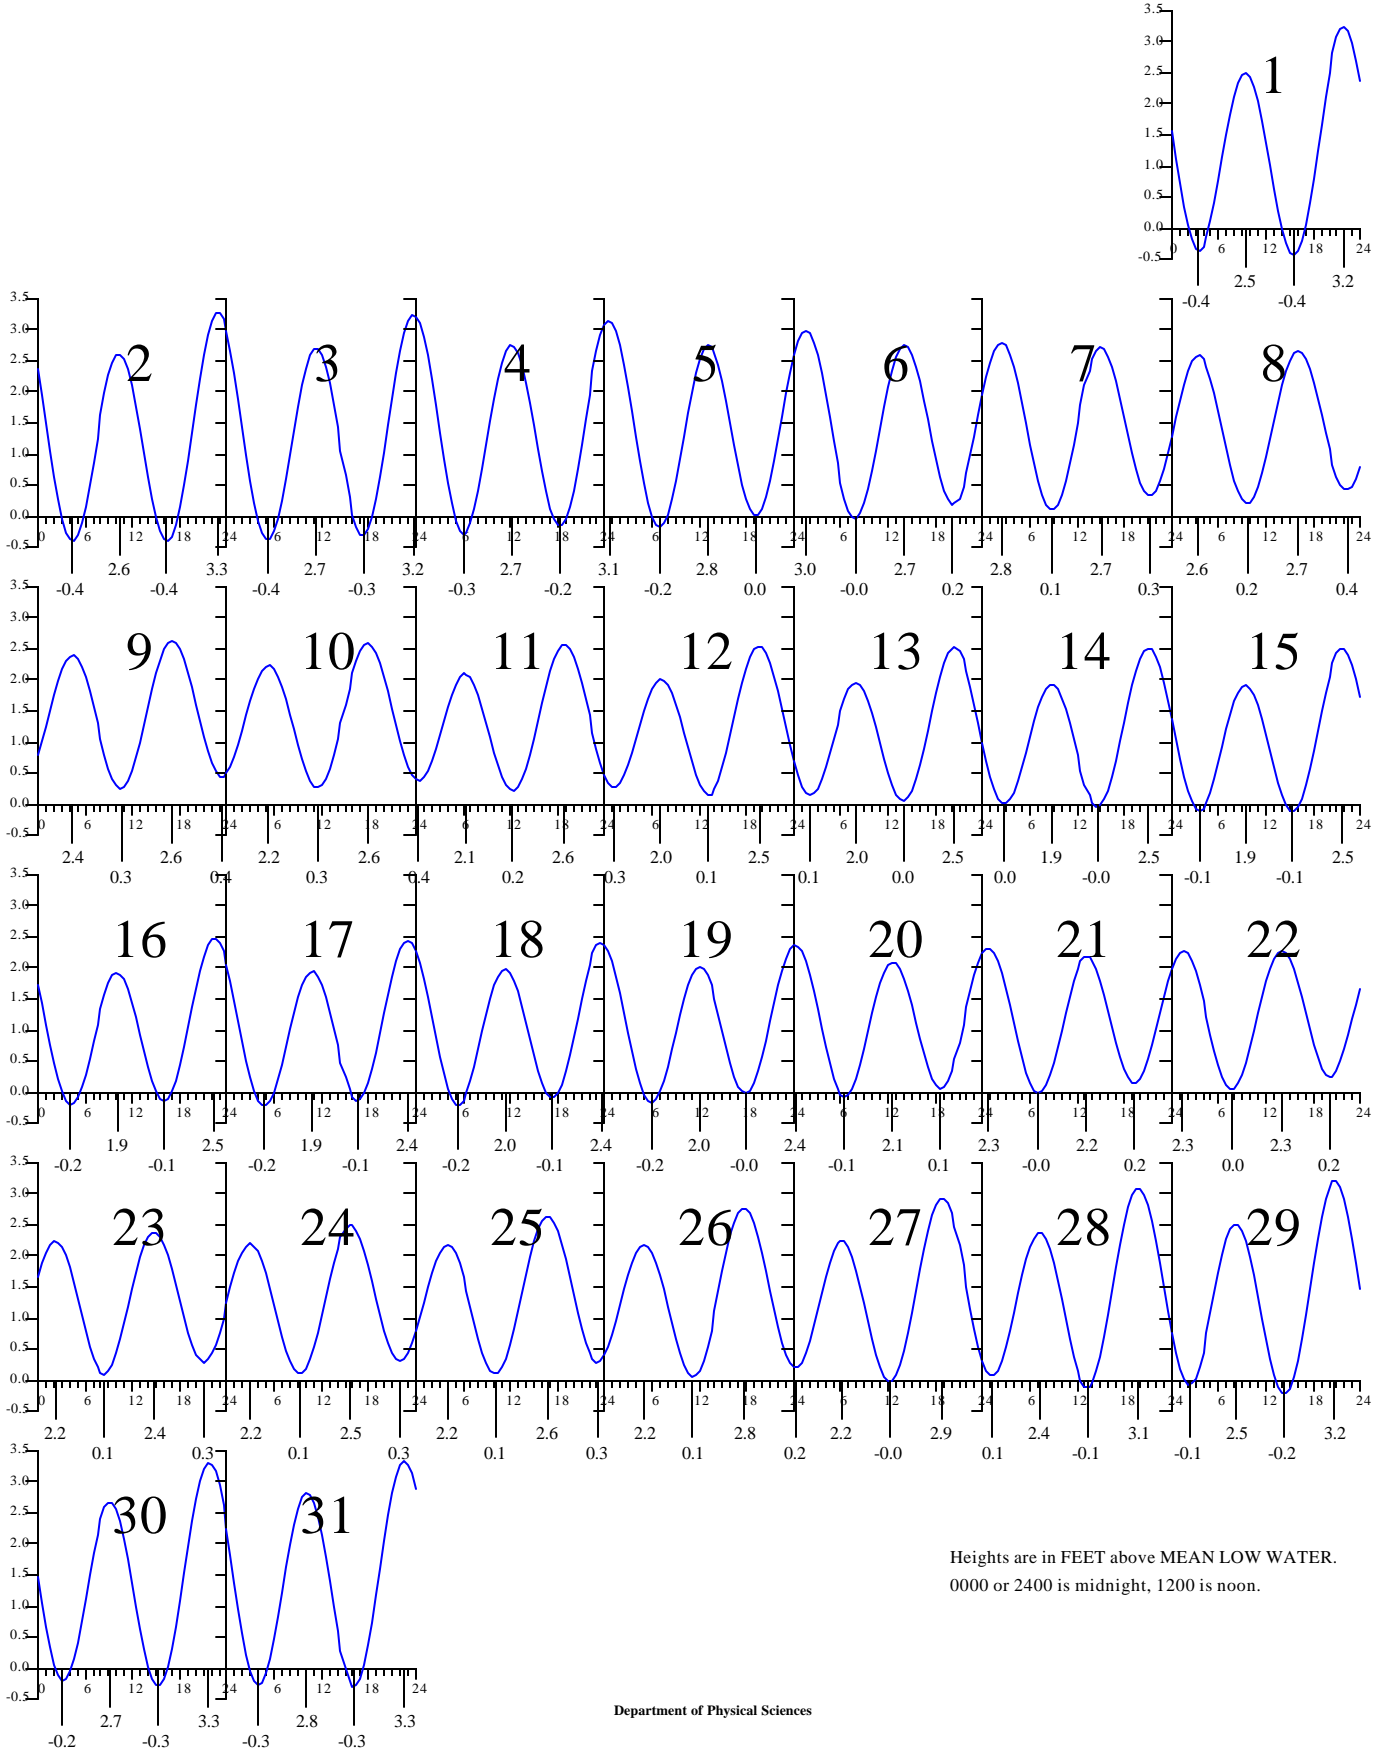

HAMPTON ROADS, Virginia — Jul 2000

EASTERN DAYLIGHT TIME.

Sunday

Monday

Tuesday

Wednesday

Thursday

Friday

Saturday

Heights are in FEET above MEAN LOW WATER.
0000 or 2400 is midnight, 1200 is noon.