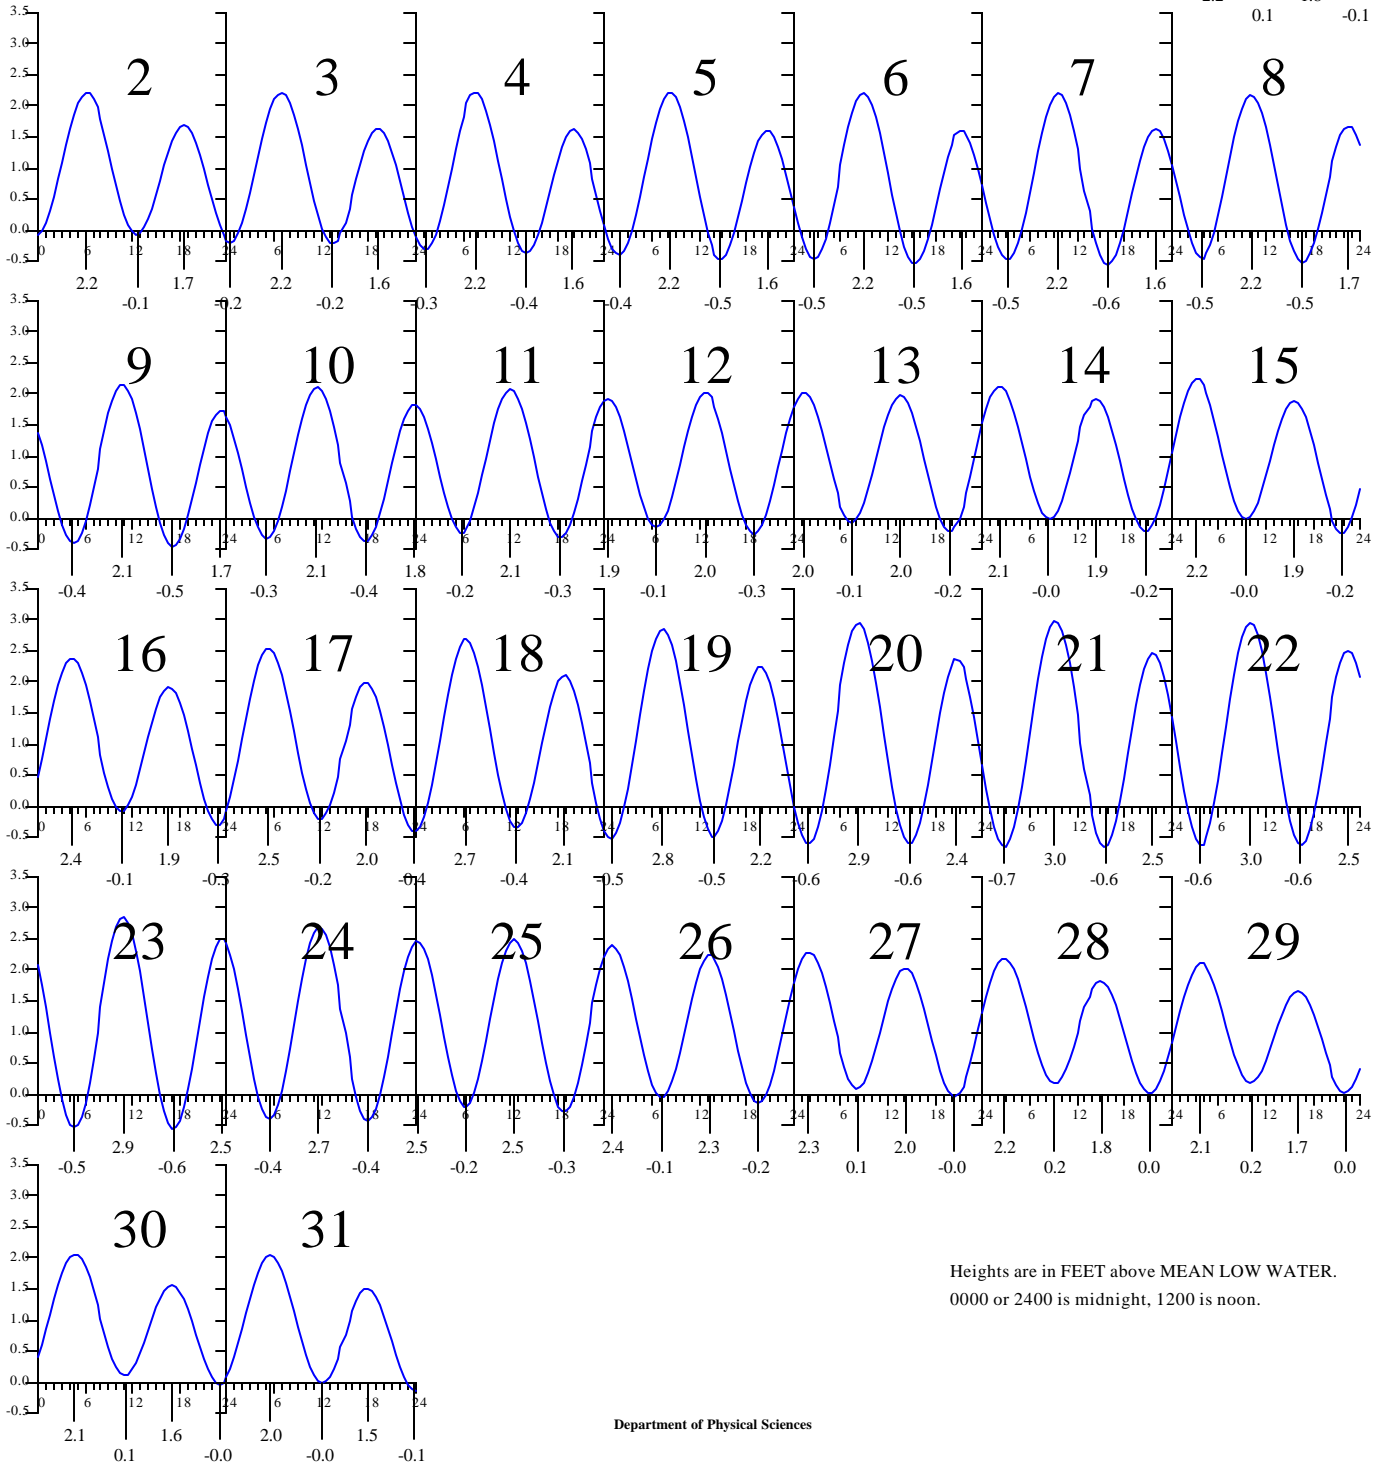

Saturday

Heights are in FEET above MEAN LOW WATER.
0000 or 2400 is midnight, 1200 is noon.

HAMPTON ROADS, Virginia — Feb 2000

EASTERN STANDARD TIME.

Heights are in FEET above MEAN LOW WATER.
0000 or 2400 is midnight, 1200 is noon.

Tuesday

Wednesday

Thursday

Friday

Saturday

Heights are in FEET above MEAN LOW WATER.
0000 or 2400 is midnight, 1200 is noon.

HAMPTON ROADS, Virginia — May 2000

EASTERN DAYLIGHT TIME