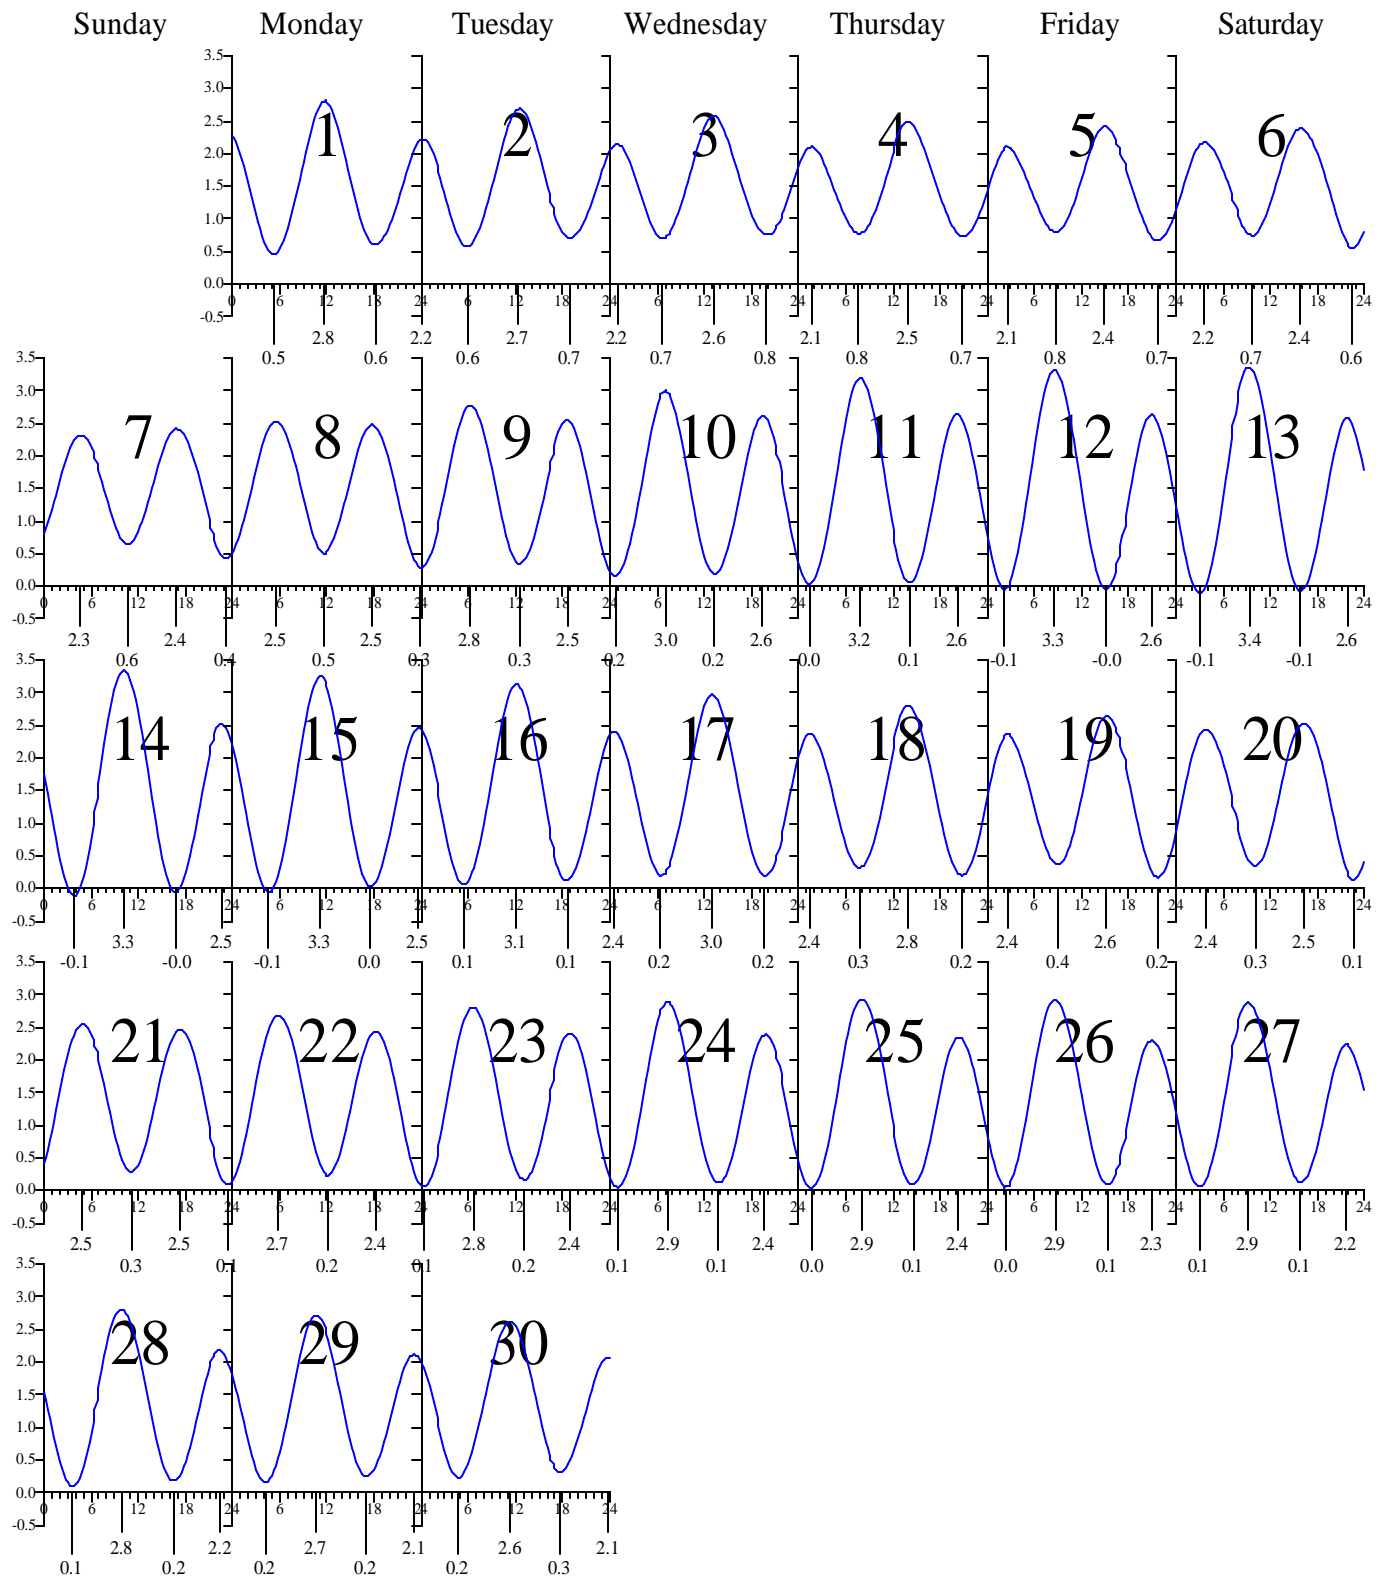

GLOUCESTER POINT, VA — Jun 2004 EASTERN DAYLIGHT TIME.

Heights are in FEET above MEAN LOWER LOW WATER.
 0 and 24 are midnight, 12 is noon.

GLOUCESTER POINT, VA — Jul 2004 EASTERN DAYLIGHT TIME.

Heights are in FEET above MEAN LOWER LOW WATER.
 0 and 24 are midnight, 12 is noon.

GLOUCESTER POINT, VA — Aug 2004 EASTERN DAYLIGHT TIME.

Heights are in FEET above MEAN LOWER LOW WATER.
 0 and 24 are midnight, 12 is noon.

GLOUCESTER POINT, VA — Sep 2004 EASTERN DAYLIGHT TIME.

Heights are in FEET above MEAN LOWER LOW WATER.
0 and 24 are midnight, 12 is noon.

GLOUCESTER POINT, VA — Oct 2004 EASTERN DAYLIGHT TIME.

Sunday Monday Tuesday Wednesday Thursday Friday Saturday

Heights are in FEET above MEAN LOWER LOW WATER.
0 and 24 are midnight, 12 is noon.

GLOUCESTER POINT, VA — Nov 2004 EASTERN STANDARD TIME.

Heights are in FEET above MEAN LOWER LOW WATER.
 0 and 24 are midnight, 12 is noon.

GLOUCESTER POINT, VA — Dec 2004 EASTERN STANDARD TIME.

Heights are in FEET above MEAN LOWER LOW WATER.
 0 and 24 are midnight, 12 is noon.