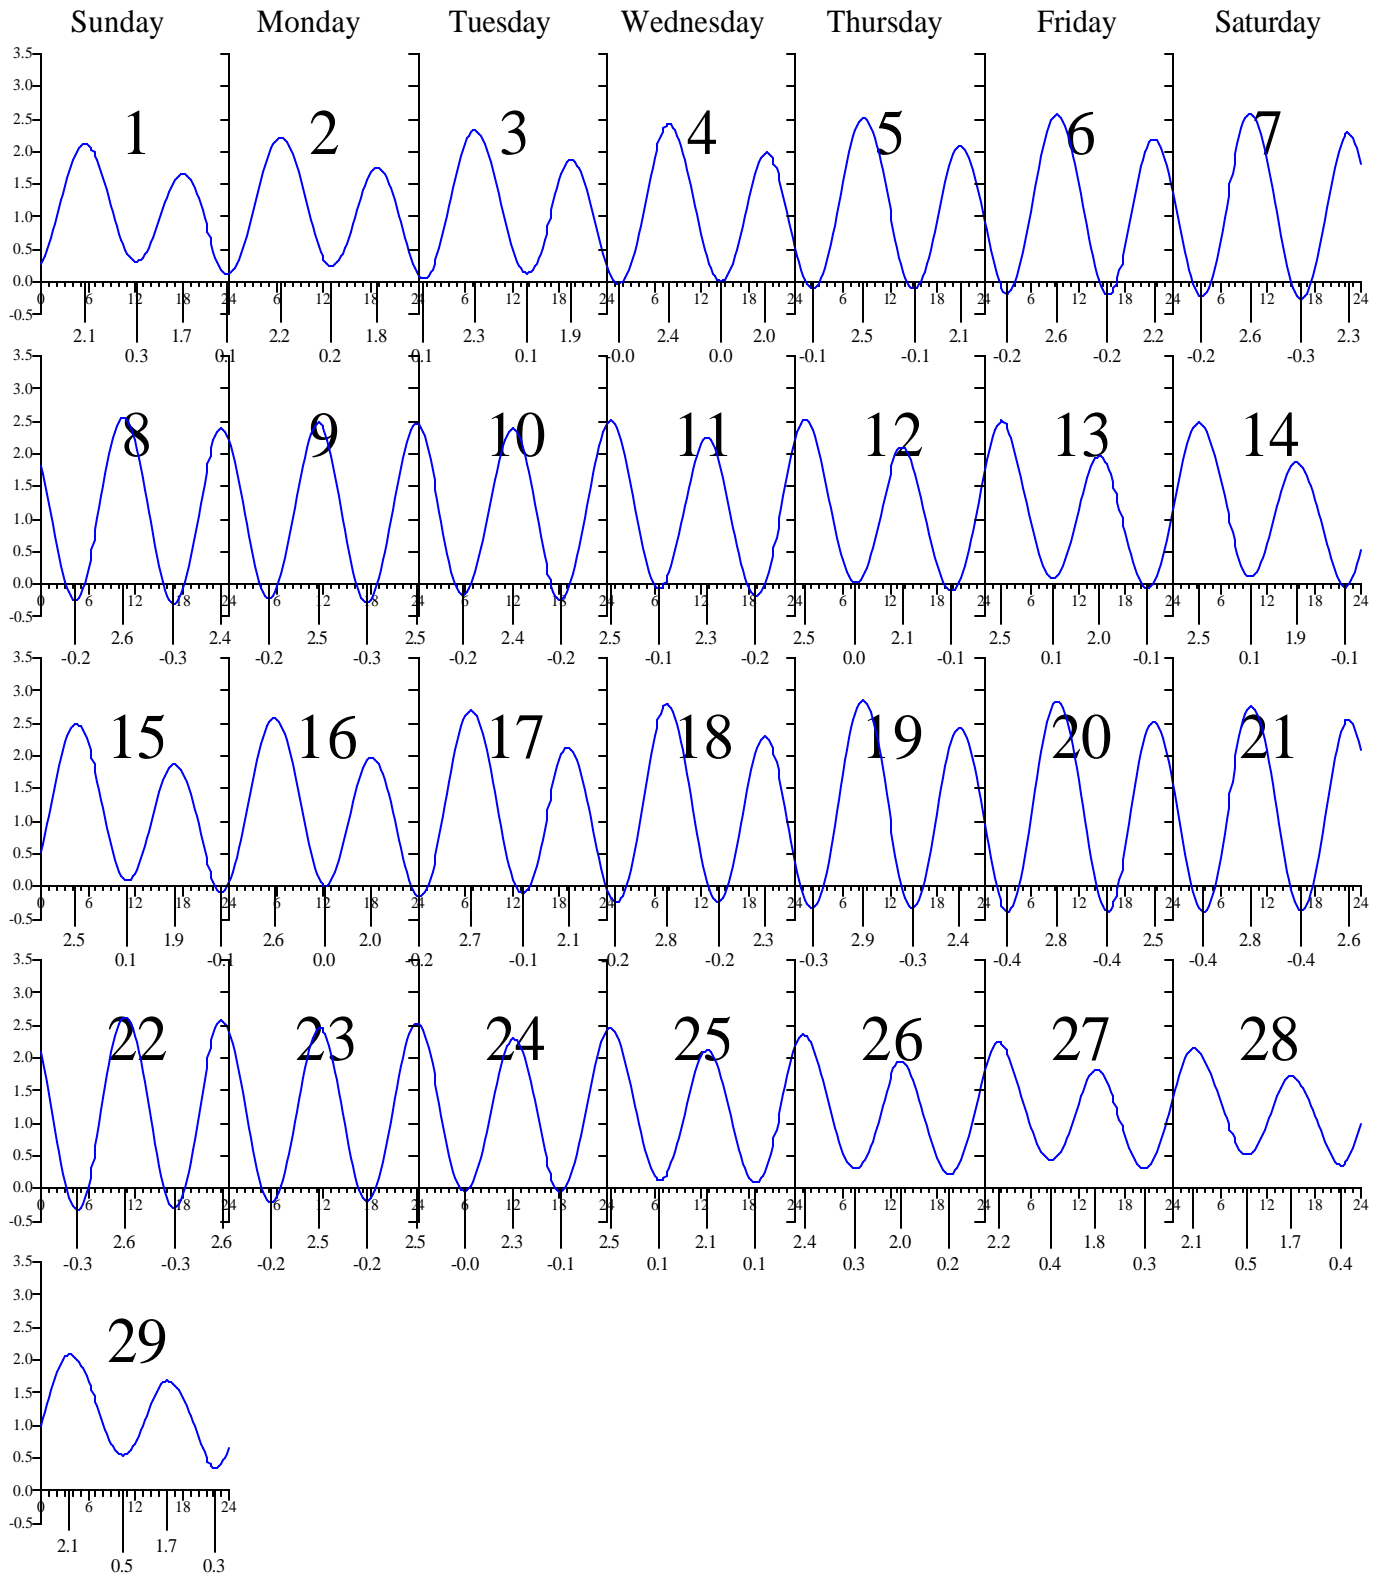

GLOUCESTER POINT, VA — Jan 2004 EASTERN STANDARD TIME.

Sunday Monday Tuesday Wednesday Thursday Friday Saturday

Heights are in FEET above MEAN LOWER LOW WATER.
0 and 24 are midnight, 12 is noon.

GLOUCESTER POINT, VA — Feb 2004 EASTERN STANDARD TIME.

GLOUCESTER POINT, VA — Mar 2004 EASTERN STANDARD TIME.

Heights are in FEET above MEAN LOWER LOW WATER.
 0 and 24 are midnight, 12 is noon.

GLOUCESTER POINT, VA — Apr 2004 EASTERN DAYLIGHT TIME.

Sunday Monday Tuesday Wednesday Thursday Friday Saturday

Heights are in FEET above MEAN LOWER LOW WATER.
0 and 24 are midnight, 12 is noon.

GLOUCESTER POINT, VA — May 2004 EASTERN DAYLIGHT TIME.

Sunday Monday Tuesday Wednesday Thursday Friday Saturday

Heights are in FEET above MEAN LOWER LOW WATER.
 0 and 24 are midnight, 12 is noon.

GLOUCESTER POINT, VA — Jun 2004 EASTERN DAYLIGHT TIME.

Heights are in FEET above MEAN LOWER LOW WATER.
 0 and 24 are midnight, 12 is noon.

GLOUCESTER POINT, VA — Jul 2004 EASTERN DAYLIGHT TIME.

Heights are in FEET above MEAN LOWER LOW WATER.
 0 and 24 are midnight, 12 is noon.