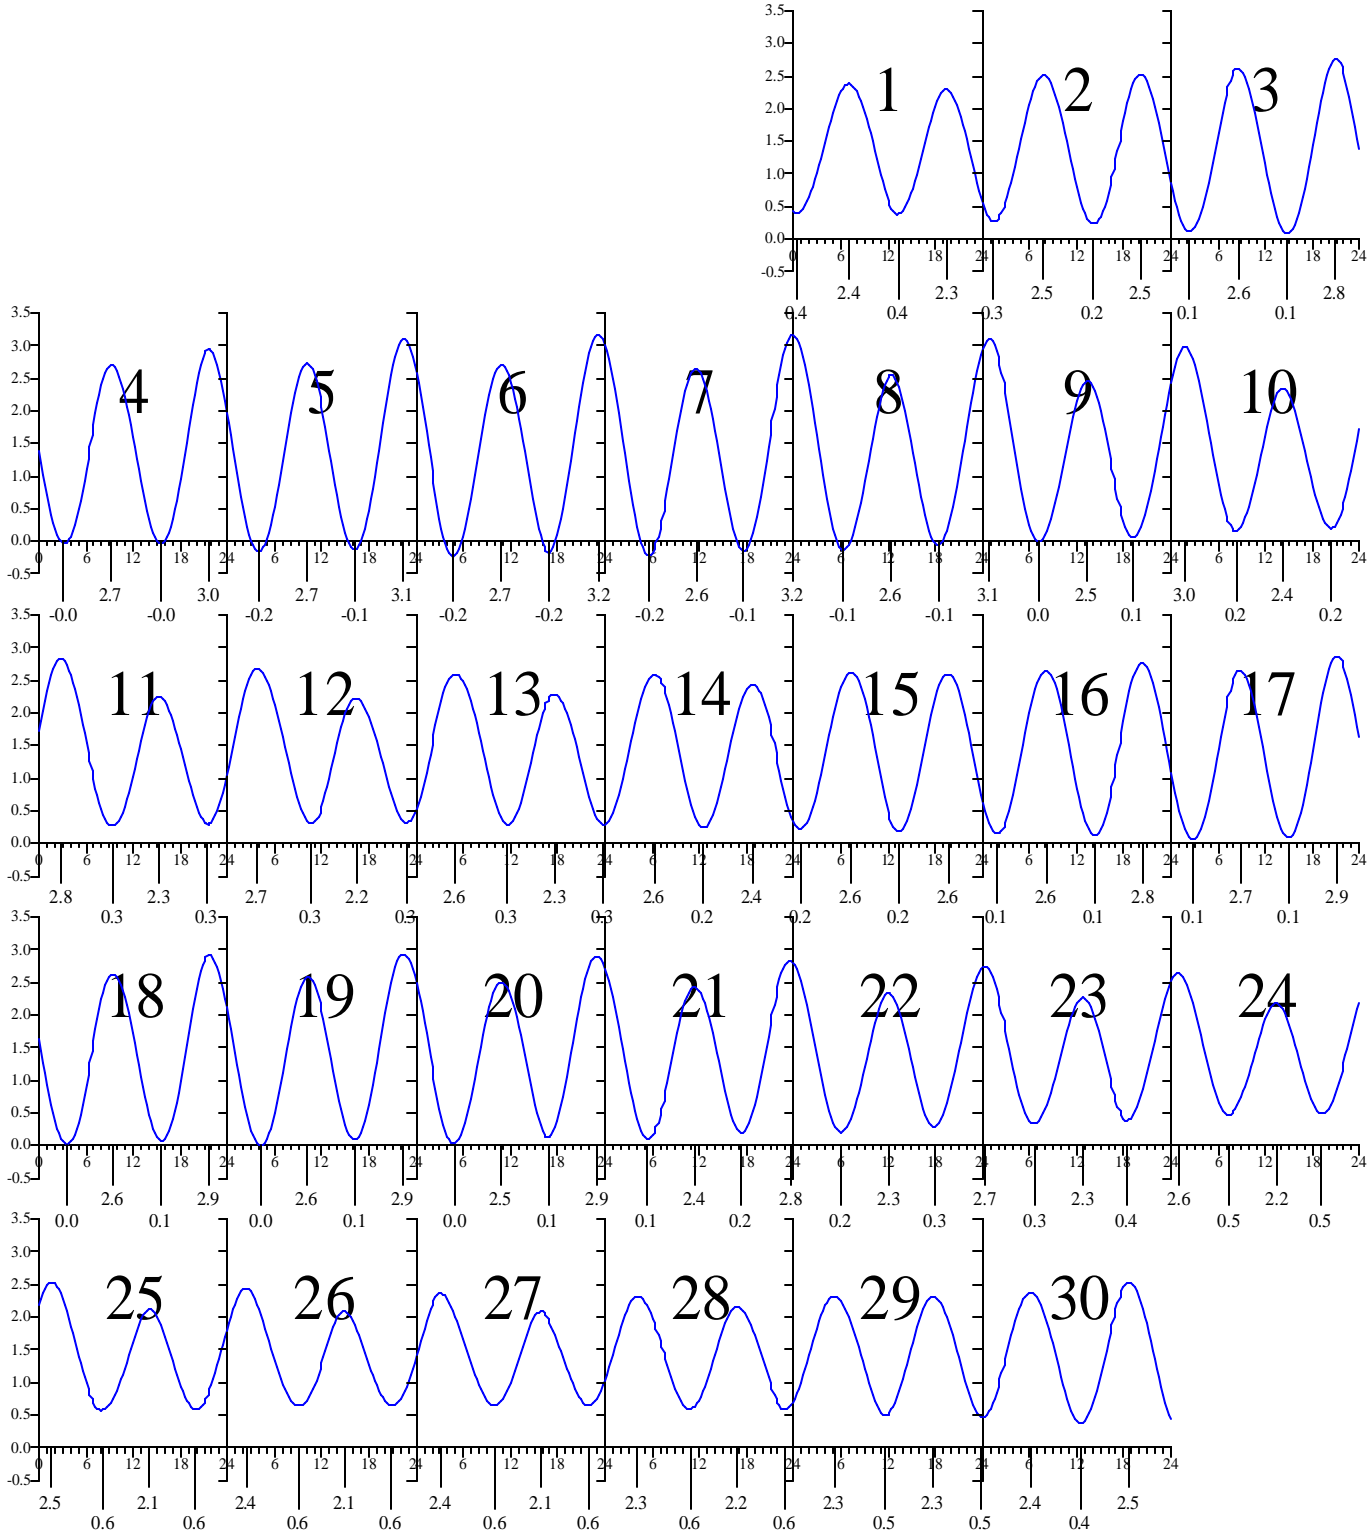

GLOUCESTER POINT, VA — Jan 2004 EASTERN STANDARD TIME.

Sunday Monday Tuesday Wednesday Thursday Friday Saturday

Heights are in FEET above MEAN LOWER LOW WATER.
0 and 24 are midnight, 12 is noon.

GLOUCESTER POINT, VA — Feb 2004 EASTERN STANDARD TIME.

GLOUCESTER POINT, VA — Mar 2004 EASTERN STANDARD TIME.

Heights are in FEET above MEAN LOWER LOW WATER.
 0 and 24 are midnight, 12 is noon.

GLOUCESTER POINT, VA — Apr 2004 EASTERN DAYLIGHT TIME.

Sunday Monday Tuesday Wednesday Thursday Friday Saturday

Heights are in FEET above MEAN LOWER LOW WATER.
0 and 24 are midnight, 12 is noon.

GLOUCESTER POINT, VA — May 2004 EASTERN DAYLIGHT TIME.

Sunday Monday Tuesday Wednesday Thursday Friday Saturday

Heights are in FEET above MEAN LOWER LOW WATER.
 0 and 24 are midnight, 12 is noon.

GLOUCESTER POINT, VA — Jun 2004 EASTERN DAYLIGHT TIME.

Heights are in FEET above MEAN LOWER LOW WATER.
 0 and 24 are midnight, 12 is noon.

GLOUCESTER POINT, VA — Jul 2004 EASTERN DAYLIGHT TIME.

Heights are in FEET above MEAN LOWER LOW WATER.
 0 and 24 are midnight, 12 is noon.