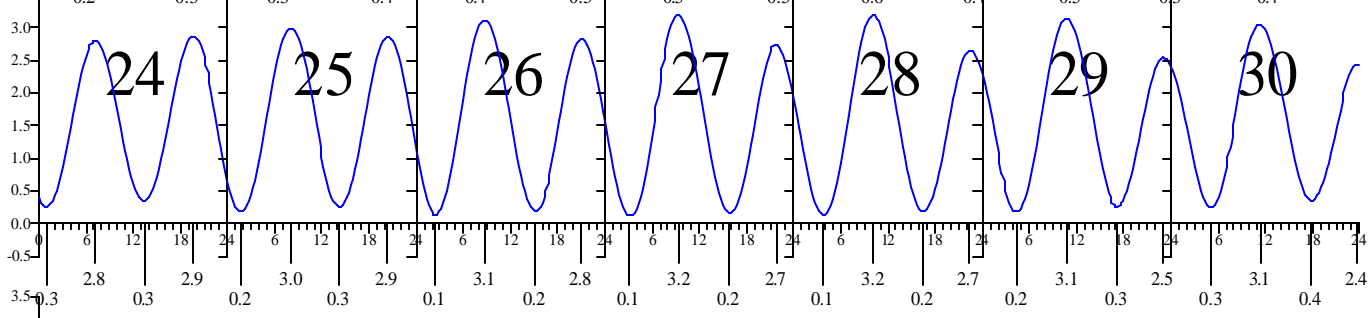

GLOUCESTER POINT, VA — Jun 2004 EASTERN DAYLIGHT TIME.

Heights are in FEET above MEAN LOWER LOW WATER.
 0 and 24 are midnight, 12 is noon.

GLOUCESTER POINT, VA — Jul 2004 EASTERN DAYLIGHT TIME.

Heights are in FEET above MEAN LOWER LOW WATER.
 0 and 24 are midnight, 12 is noon.

GLOUCESTER POINT, VA — Aug 2004 EASTERN DAYLIGHT TIME.

Heights are in FEET above MEAN LOWER LOW WATER.
 0 and 24 are midnight, 12 is noon.

GLOUCESTER POINT, VA — Sep 2004 EASTERN DAYLIGHT TIME.

Heights are in FEET above MEAN LOWER LOW WATER.
0 and 24 are midnight, 12 is noon.

GLOUCESTER POINT, VA — Oct 2004 EASTERN DAYLIGHT TIME.

Sunday Monday Tuesday Wednesday Thursday Friday Saturday

Heights are in FEET above MEAN LOWER LOW WATER.
0 and 24 are midnight, 12 is noon.

GLOUCESTER POINT, VA — Nov 2004 EASTERN STANDARD TIME.

Heights are in FEET above MEAN LOWER LOW WATER.
 0 and 24 are midnight, 12 is noon.

GLOUCESTER POINT, VA — Dec 2004 EASTERN STANDARD TIME.

Heights are in FEET above MEAN LOWER LOW WATER.
 0 and 24 are midnight, 12 is noon.