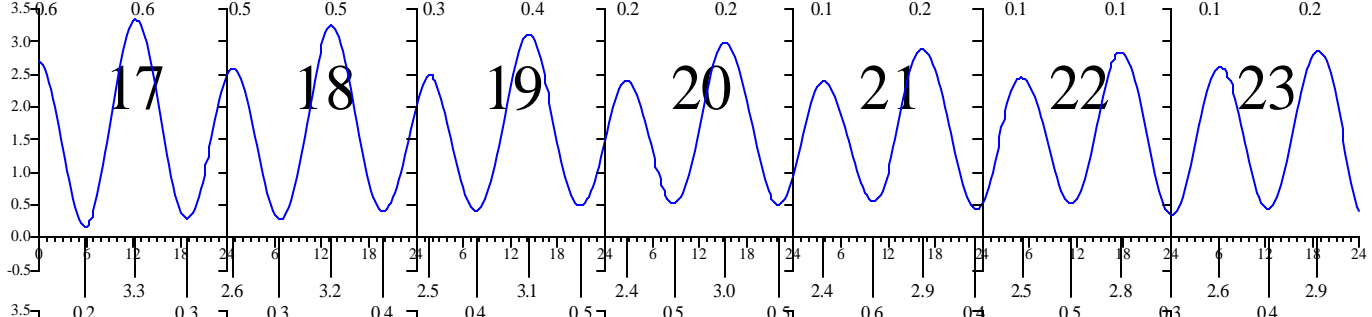

GLOUCESTER POINT, VA — Jun 2004 EASTERN DAYLIGHT TIME.

Heights are in FEET above MEAN LOWER LOW WATER.
 0 and 24 are midnight, 12 is noon.

GLOUCESTER POINT, VA — Jul 2004 EASTERN DAYLIGHT TIME.

Heights are in FEET above MEAN LOWER LOW WATER.
 0 and 24 are midnight, 12 is noon.

GLOUCESTER POINT, VA — Aug 2004 EASTERN DAYLIGHT TIME.

Heights are in FEET above MEAN LOWER LOW WATER.
 0 and 24 are midnight, 12 is noon.

GLOUCESTER POINT, VA — Sep 2004 EASTERN DAYLIGHT TIME.

Heights are in FEET above MEAN LOWER LOW WATER.
0 and 24 are midnight, 12 is noon.

GLOUCESTER POINT, VA — Oct 2004 EASTERN DAYLIGHT TIME.

Sunday Monday Tuesday Wednesday Thursday Friday Saturday

Heights are in FEET above MEAN LOWER LOW WATER.
0 and 24 are midnight, 12 is noon.

GLOUCESTER POINT, VA — Nov 2004 EASTERN STANDARD TIME.

Heights are in FEET above MEAN LOWER LOW WATER.
 0 and 24 are midnight, 12 is noon.

GLOUCESTER POINT, VA — Dec 2004 EASTERN STANDARD TIME.

Heights are in FEET above MEAN LOWER LOW WATER.
 0 and 24 are midnight, 12 is noon.