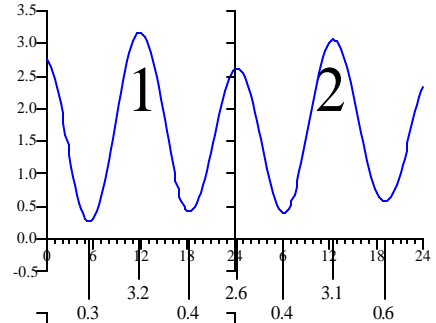

GLOUCESTER POINT, VA — Jun 2004 EASTERN DAYLIGHT TIME.

Heights are in FEET above MEAN LOWER LOW WATER.
 0 and 24 are midnight, 12 is noon.

GLOUCESTER POINT, VA — Jul 2004 EASTERN DAYLIGHT TIME.

Heights are in FEET above MEAN LOWER LOW WATER.
 0 and 24 are midnight, 12 is noon.

GLOUCESTER POINT, VA — Aug 2004 EASTERN DAYLIGHT TIME.

Heights are in FEET above MEAN LOWER LOW WATER.
 0 and 24 are midnight, 12 is noon.

GLOUCESTER POINT, VA — Sep 2004 EASTERN DAYLIGHT TIME.

Heights are in FEET above MEAN LOWER LOW WATER.
0 and 24 are midnight, 12 is noon.

GLOUCESTER POINT, VA — Oct 2004 EASTERN DAYLIGHT TIME.

Sunday Monday Tuesday Wednesday Thursday Friday Saturday

Heights are in FEET above MEAN LOWER LOW WATER.
0 and 24 are midnight, 12 is noon.

GLOUCESTER POINT, VA — Nov 2004 EASTERN STANDARD TIME.

Heights are in FEET above MEAN LOWER LOW WATER.
 0 and 24 are midnight, 12 is noon.

GLOUCESTER POINT, VA — Dec 2004 EASTERN STANDARD TIME.

Heights are in FEET above MEAN LOWER LOW WATER.
 0 and 24 are midnight, 12 is noon.