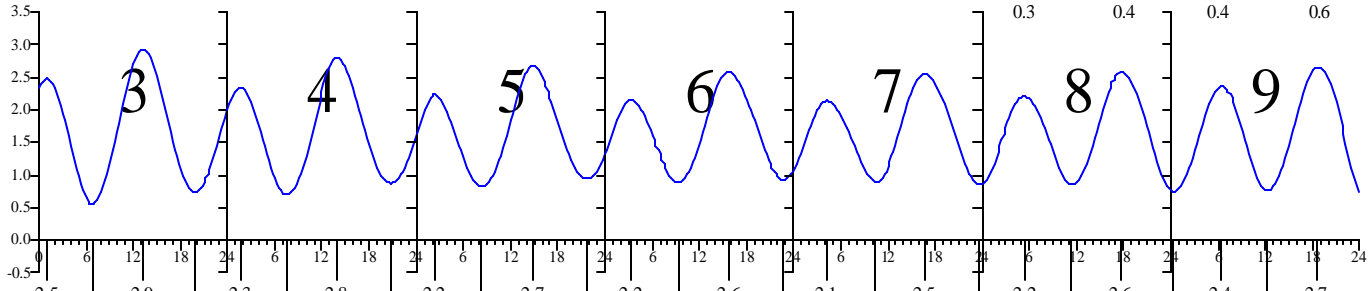

GLOUCESTER POINT, VA — Jun 2004 EASTERN DAYLIGHT TIME.

Heights are in FEET above MEAN LOWER LOW WATER.
 0 and 24 are midnight, 12 is noon.

GLOUCESTER POINT, VA — Jul 2004 EASTERN DAYLIGHT TIME.

Heights are in FEET above MEAN LOWER LOW WATER.
 0 and 24 are midnight, 12 is noon.

GLOUCESTER POINT, VA — Aug 2004 EASTERN DAYLIGHT TIME.

Heights are in FEET above MEAN LOWER LOW WATER.
 0 and 24 are midnight, 12 is noon.

GLOUCESTER POINT, VA — Sep 2004 EASTERN DAYLIGHT TIME.

Heights are in FEET above MEAN LOWER LOW WATER.
0 and 24 are midnight, 12 is noon.

GLOUCESTER POINT, VA — Oct 2004 EASTERN DAYLIGHT TIME.

Sunday Monday Tuesday Wednesday Thursday Friday Saturday

Heights are in FEET above MEAN LOWER LOW WATER.
0 and 24 are midnight, 12 is noon.

GLOUCESTER POINT, VA — Nov 2004 EASTERN STANDARD TIME.

Heights are in FEET above MEAN LOWER LOW WATER.
 0 and 24 are midnight, 12 is noon.

GLOUCESTER POINT, VA — Dec 2004 EASTERN STANDARD TIME.

Heights are in FEET above MEAN LOWER LOW WATER.
 0 and 24 are midnight, 12 is noon.