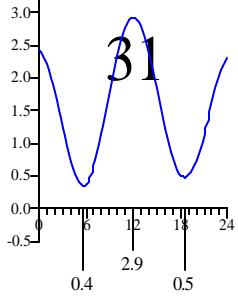

GLOUCESTER POINT, VA — Jun 2004 EASTERN DAYLIGHT TIME.

Heights are in FEET above MEAN LOWER LOW WATER.
 0 and 24 are midnight, 12 is noon.

GLOUCESTER POINT, VA — Jul 2004 EASTERN DAYLIGHT TIME.

Heights are in FEET above MEAN LOWER LOW WATER.
 0 and 24 are midnight, 12 is noon.

GLOUCESTER POINT, VA — Aug 2004 EASTERN DAYLIGHT TIME.

Heights are in FEET above MEAN LOWER LOW WATER.
 0 and 24 are midnight, 12 is noon.

GLOUCESTER POINT, VA — Sep 2004 EASTERN DAYLIGHT TIME.

Heights are in FEET above MEAN LOWER LOW WATER.
0 and 24 are midnight, 12 is noon.

GLOUCESTER POINT, VA — Oct 2004 EASTERN DAYLIGHT TIME.

Sunday Monday Tuesday Wednesday Thursday Friday Saturday

Heights are in FEET above MEAN LOWER LOW WATER.
0 and 24 are midnight, 12 is noon.

GLOUCESTER POINT, VA — Nov 2004 EASTERN STANDARD TIME.

Heights are in FEET above MEAN LOWER LOW WATER.
 0 and 24 are midnight, 12 is noon.

GLOUCESTER POINT, VA — Dec 2004 EASTERN STANDARD TIME.

Heights are in FEET above MEAN LOWER LOW WATER.
 0 and 24 are midnight, 12 is noon.