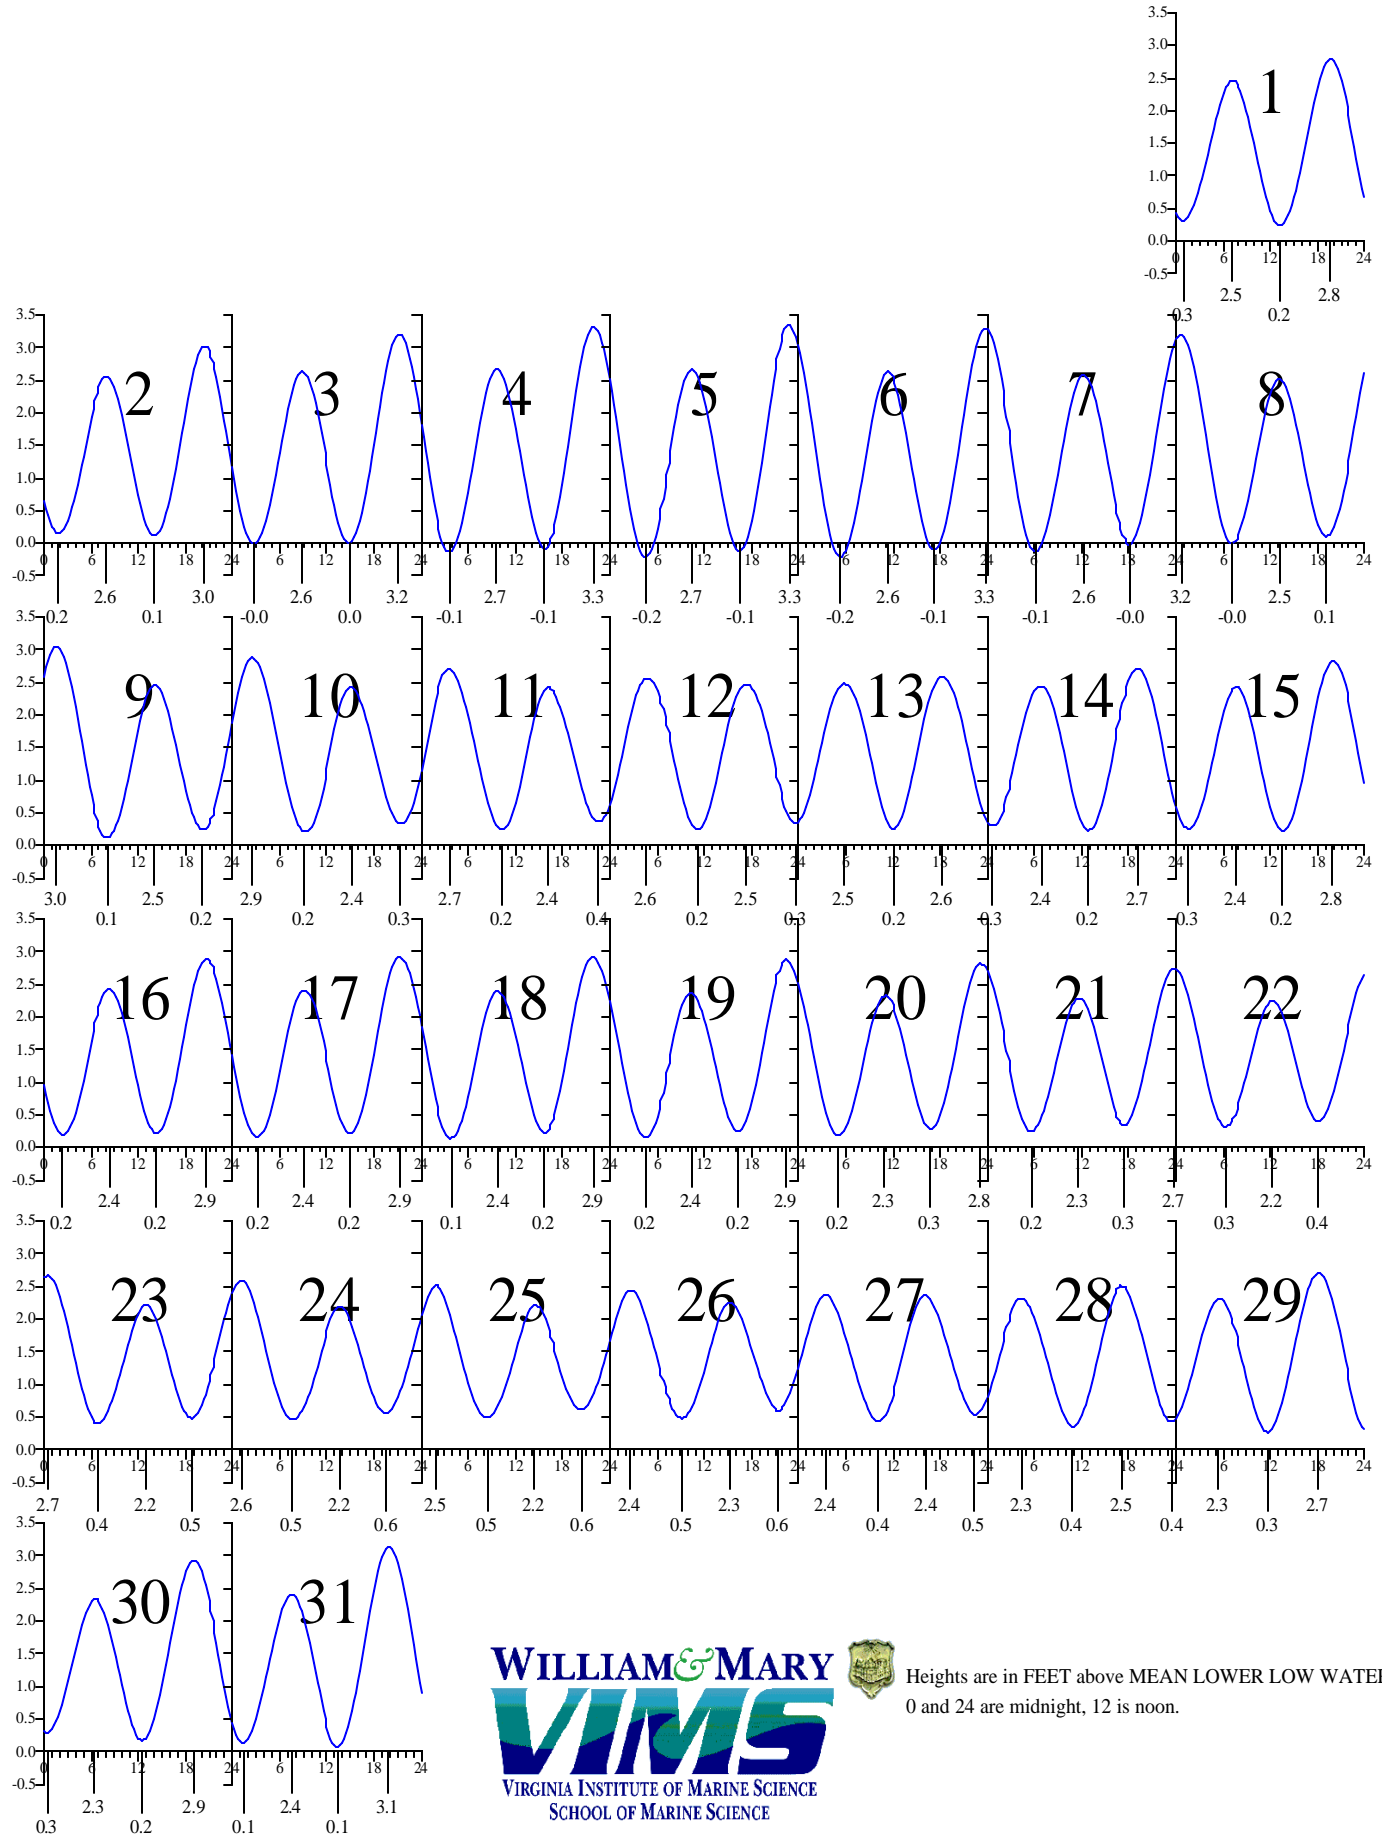

GLOUCESTER POINT, VA — Mar 2004 EASTERN STANDARD TIME.

Heights are in FEET above MEAN LOWER LOW WATER.
 0 and 24 are midnight, 12 is noon.

GLOUCESTER POINT, VA — Apr 2004 EASTERN DAYLIGHT TIME.

Sunday Monday Tuesday Wednesday Thursday Friday Saturday

Heights are in FEET above MEAN LOWER LOW WATER.
0 and 24 are midnight, 12 is noon.

GLOUCESTER POINT, VA — May 2004 EASTERN DAYLIGHT TIME.

Sunday Monday Tuesday Wednesday Thursday Friday Saturday

Heights are in FEET above MEAN LOWER LOW WATER.
 0 and 24 are midnight, 12 is noon.

GLOUCESTER POINT, VA — Jun 2004 EASTERN DAYLIGHT TIME.

Heights are in FEET above MEAN LOWER LOW WATER.
 0 and 24 are midnight, 12 is noon.

GLOUCESTER POINT, VA — Jul 2004 EASTERN DAYLIGHT TIME.

Heights are in FEET above MEAN LOWER LOW WATER.
 0 and 24 are midnight, 12 is noon.

GLOUCESTER POINT, VA — Oct 2004 EASTERN DAYLIGHT TIME.

Sunday Monday Tuesday Wednesday Thursday Friday Saturday

Heights are in FEET above MEAN LOWER LOW WATER.
0 and 24 are midnight, 12 is noon.

GLOUCESTER POINT, VA — Nov 2004 EASTERN STANDARD TIME.