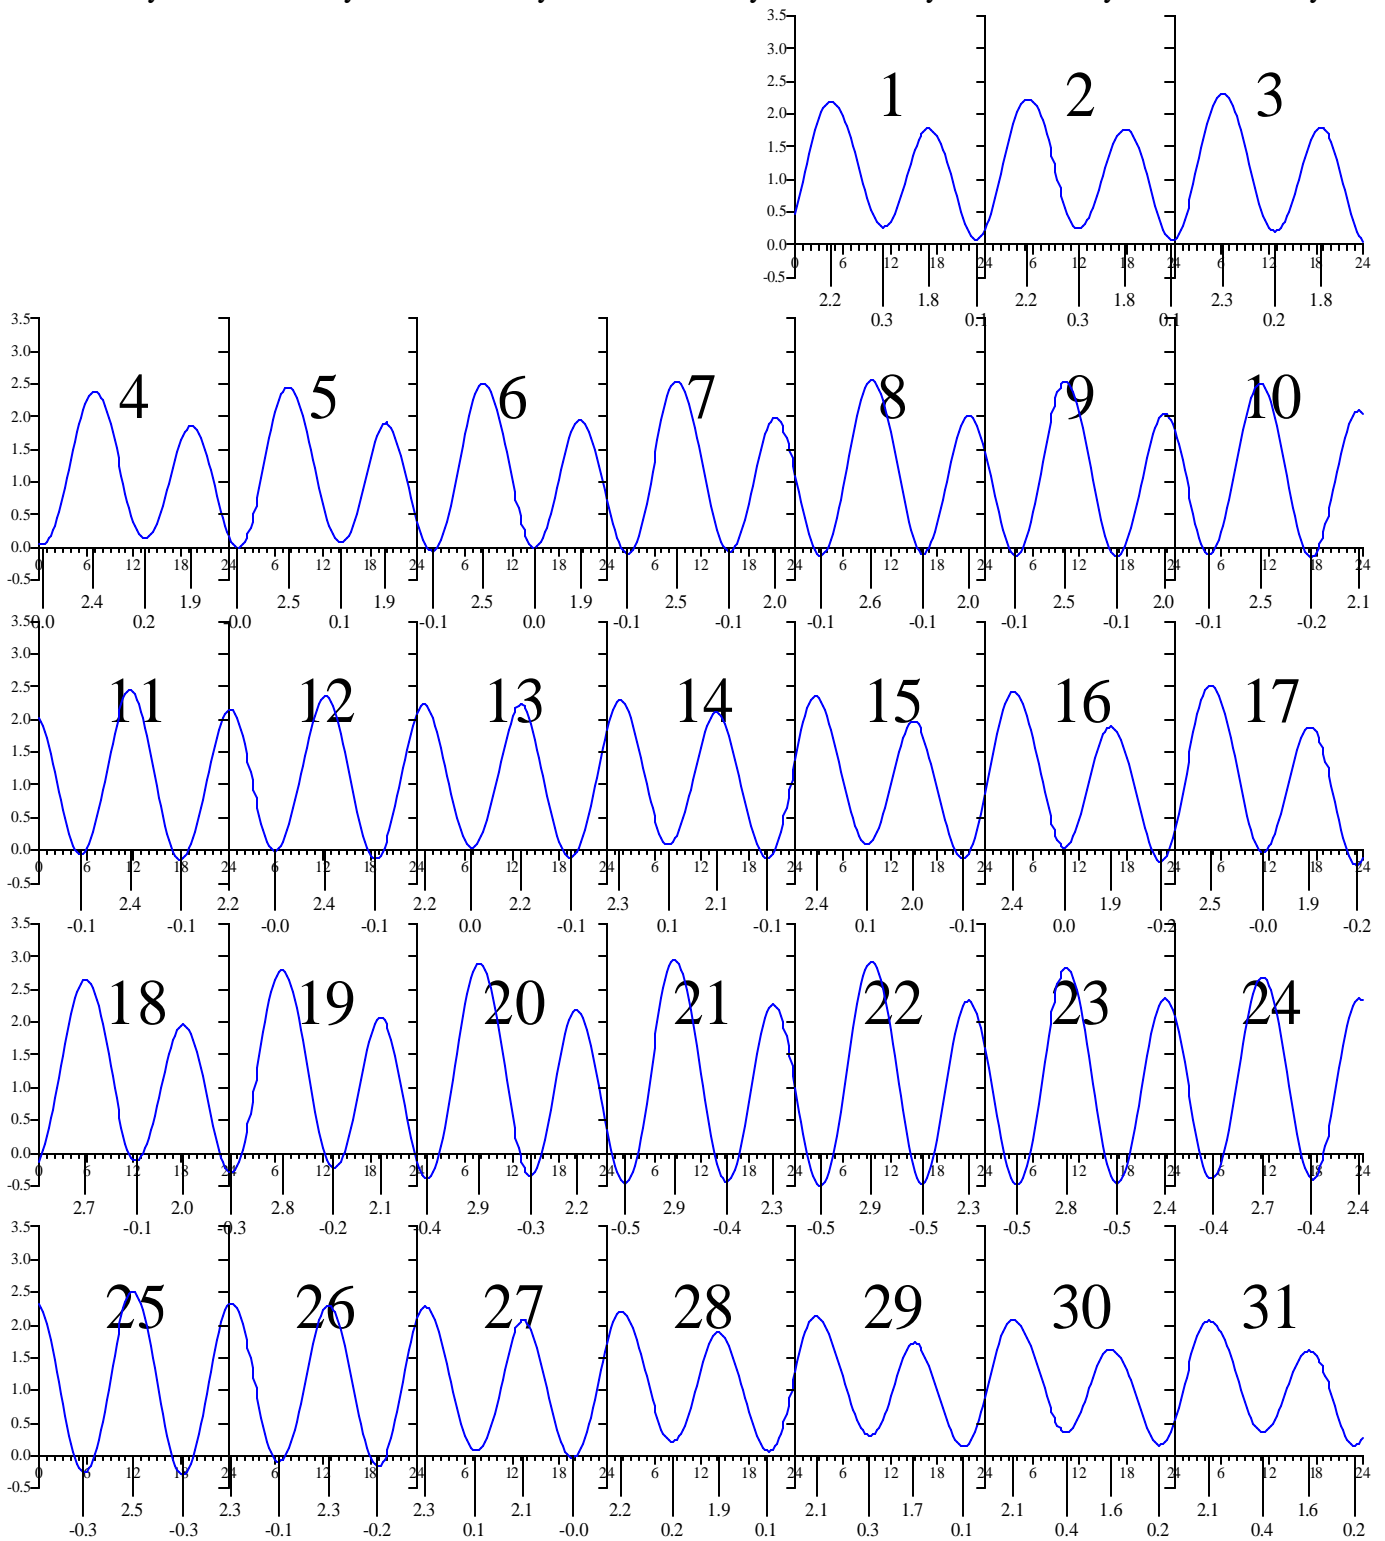

GLOUCESTER POINT, VA — Jan 2004 EASTERN STANDARD TIME.

Sunday Monday Tuesday Wednesday Thursday Friday Saturday

Heights are in FEET above MEAN LOWER LOW WATER.
0 and 24 are midnight, 12 is noon.

GLOUCESTER POINT, VA — Feb 2004 EASTERN STANDARD TIME.

GLOUCESTER POINT, VA — Mar 2004 EASTERN STANDARD TIME.

Heights are in FEET above MEAN LOWER LOW WATER.
 0 and 24 are midnight, 12 is noon.

GLOUCESTER POINT, VA — Apr 2004 EASTERN DAYLIGHT TIME.

Sunday Monday Tuesday Wednesday Thursday Friday Saturday

Heights are in FEET above MEAN LOWER LOW WATER.
0 and 24 are midnight, 12 is noon.

GLOUCESTER POINT, VA — May 2004 EASTERN DAYLIGHT TIME.

Sunday Monday Tuesday Wednesday Thursday Friday Saturday

Heights are in FEET above MEAN LOWER LOW WATER.
 0 and 24 are midnight, 12 is noon.

GLOUCESTER POINT, VA — Jun 2004 EASTERN DAYLIGHT TIME.

Heights are in FEET above MEAN LOWER LOW WATER.
 0 and 24 are midnight, 12 is noon.

GLOUCESTER POINT, VA — Jul 2004 EASTERN DAYLIGHT TIME.

Heights are in FEET above MEAN LOWER LOW WATER.
 0 and 24 are midnight, 12 is noon.