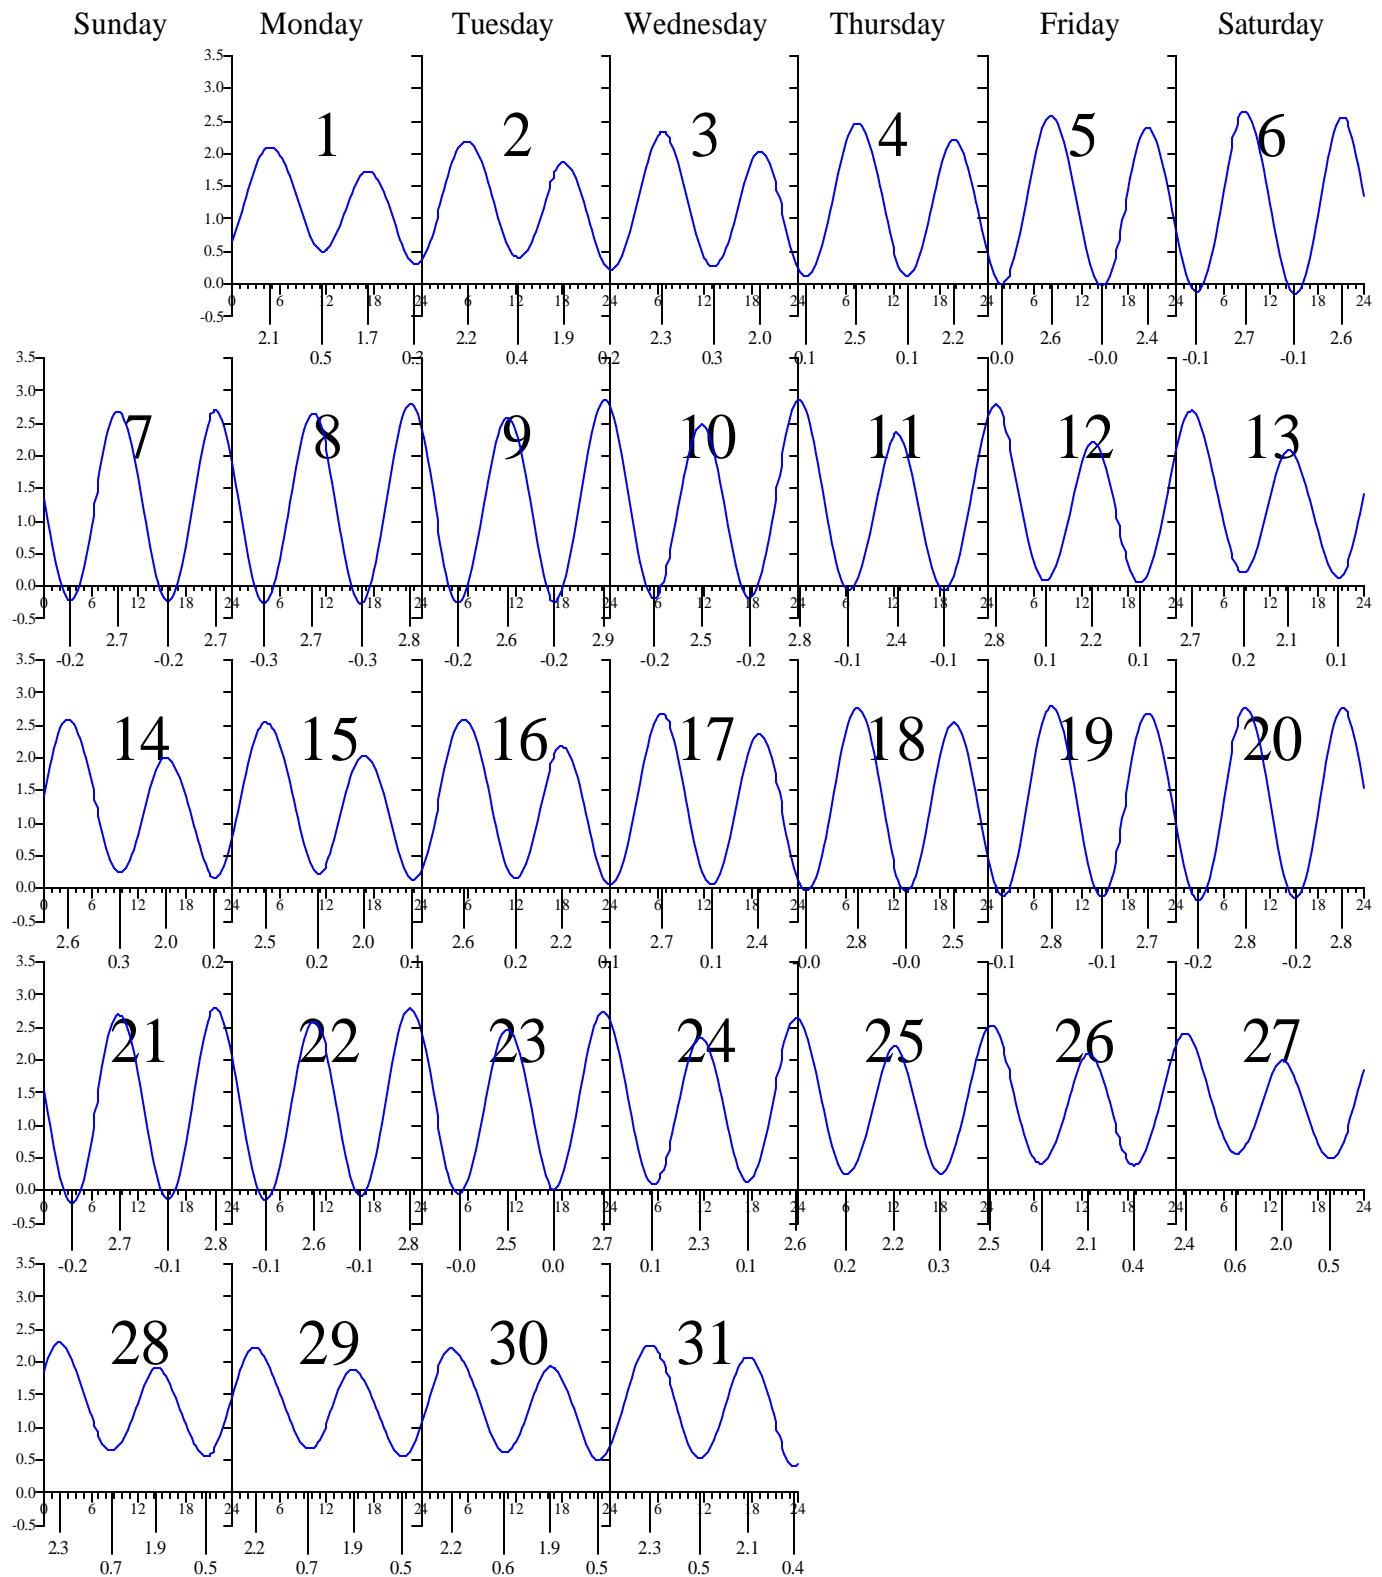

GLOUCESTER POINT, VA — Jan 2004 EASTERN STANDARD TIME.

Sunday Monday Tuesday Wednesday Thursday Friday Saturday

Heights are in FEET above MEAN LOWER LOW WATER.
0 and 24 are midnight, 12 is noon.

GLOUCESTER POINT, VA — Feb 2004 EASTERN STANDARD TIME.

GLOUCESTER POINT, VA — Mar 2004 EASTERN STANDARD TIME.

Heights are in FEET above MEAN LOWER LOW WATER.
 0 and 24 are midnight, 12 is noon.

GLOUCESTER POINT, VA — Apr 2004 EASTERN DAYLIGHT TIME.

Sunday Monday Tuesday Wednesday Thursday Friday Saturday

Heights are in FEET above MEAN LOWER LOW WATER.
0 and 24 are midnight, 12 is noon.

GLOUCESTER POINT, VA — May 2004 EASTERN DAYLIGHT TIME.

Sunday Monday Tuesday Wednesday Thursday Friday Saturday

Heights are in FEET above MEAN LOWER LOW WATER.
 0 and 24 are midnight, 12 is noon.

GLOUCESTER POINT, VA — Jun 2004 EASTERN DAYLIGHT TIME.

Heights are in FEET above MEAN LOWER LOW WATER.
 0 and 24 are midnight, 12 is noon.

GLOUCESTER POINT, VA — Jul 2004 EASTERN DAYLIGHT TIME.

Heights are in FEET above MEAN LOWER LOW WATER.
 0 and 24 are midnight, 12 is noon.