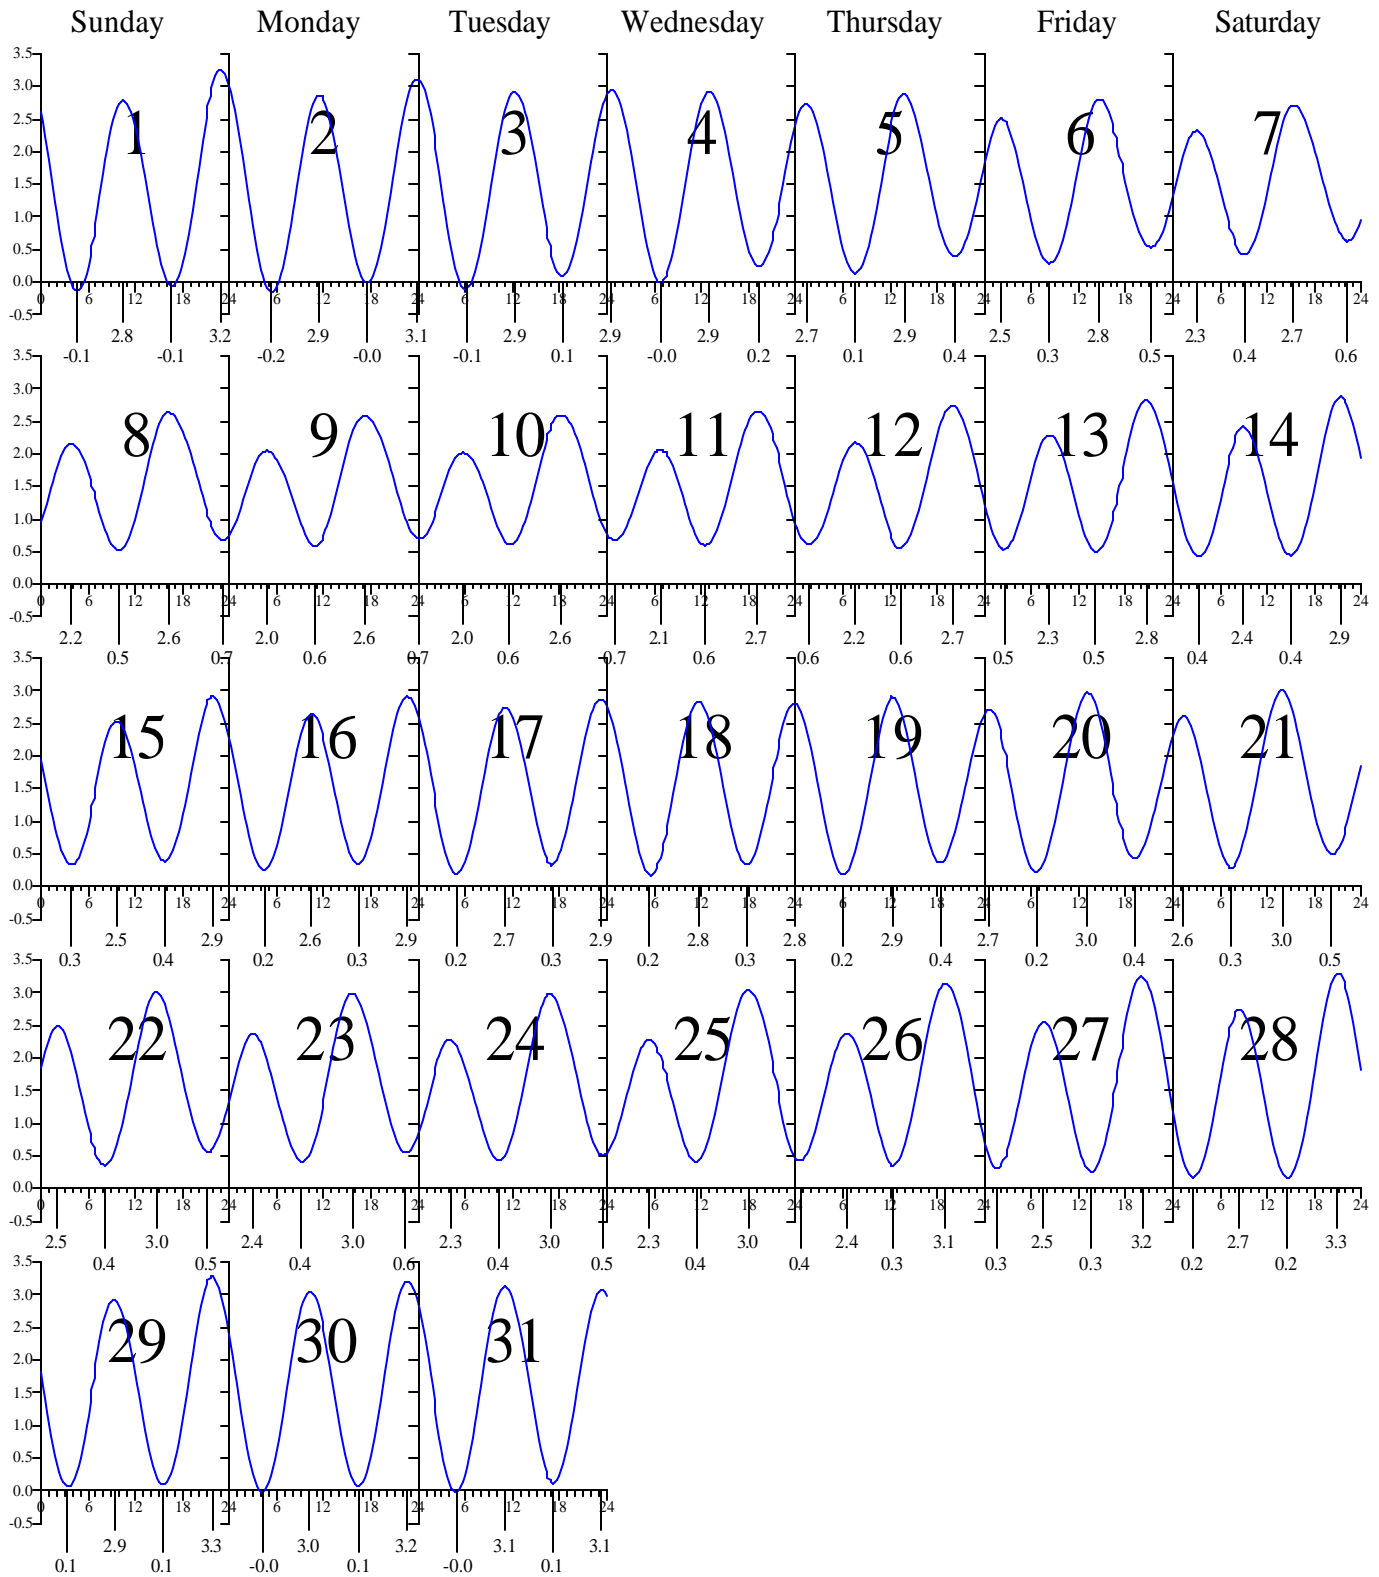

Heights are in FEET above MEAN LOWER LOW WATER.
0 and 24 are midnight, 12 is noon.

GLOUCESTER POINT, VA — May 2004 EASTERN DAYLIGHT TIME.

Sunday Monday Tuesday Wednesday Thursday Friday Saturday

Heights are in FEET above MEAN LOWER LOW WATER.
 0 and 24 are midnight, 12 is noon.

GLOUCESTER POINT, VA — Jun 2004 EASTERN DAYLIGHT TIME.

Heights are in FEET above MEAN LOWER LOW WATER.
 0 and 24 are midnight, 12 is noon.

GLOUCESTER POINT, VA — Jul 2004 EASTERN DAYLIGHT TIME.

Heights are in FEET above MEAN LOWER LOW WATER.
 0 and 24 are midnight, 12 is noon.

GLOUCESTER POINT, VA — Aug 2004 EASTERN DAYLIGHT TIME.

Heights are in FEET above MEAN LOWER LOW WATER.
 0 and 24 are midnight, 12 is noon.

GLOUCESTER POINT, VA — Sep 2004 EASTERN DAYLIGHT TIME.

Heights are in FEET above MEAN LOWER LOW WATER.
0 and 24 are midnight, 12 is noon.

GLOUCESTER POINT, VA — Oct 2004 EASTERN DAYLIGHT TIME.

Sunday Monday Tuesday Wednesday Thursday Friday Saturday

Heights are in FEET above MEAN LOWER LOW WATER.
0 and 24 are midnight, 12 is noon.

GLOUCESTER POINT, VA — Nov 2004 EASTERN STANDARD TIME.