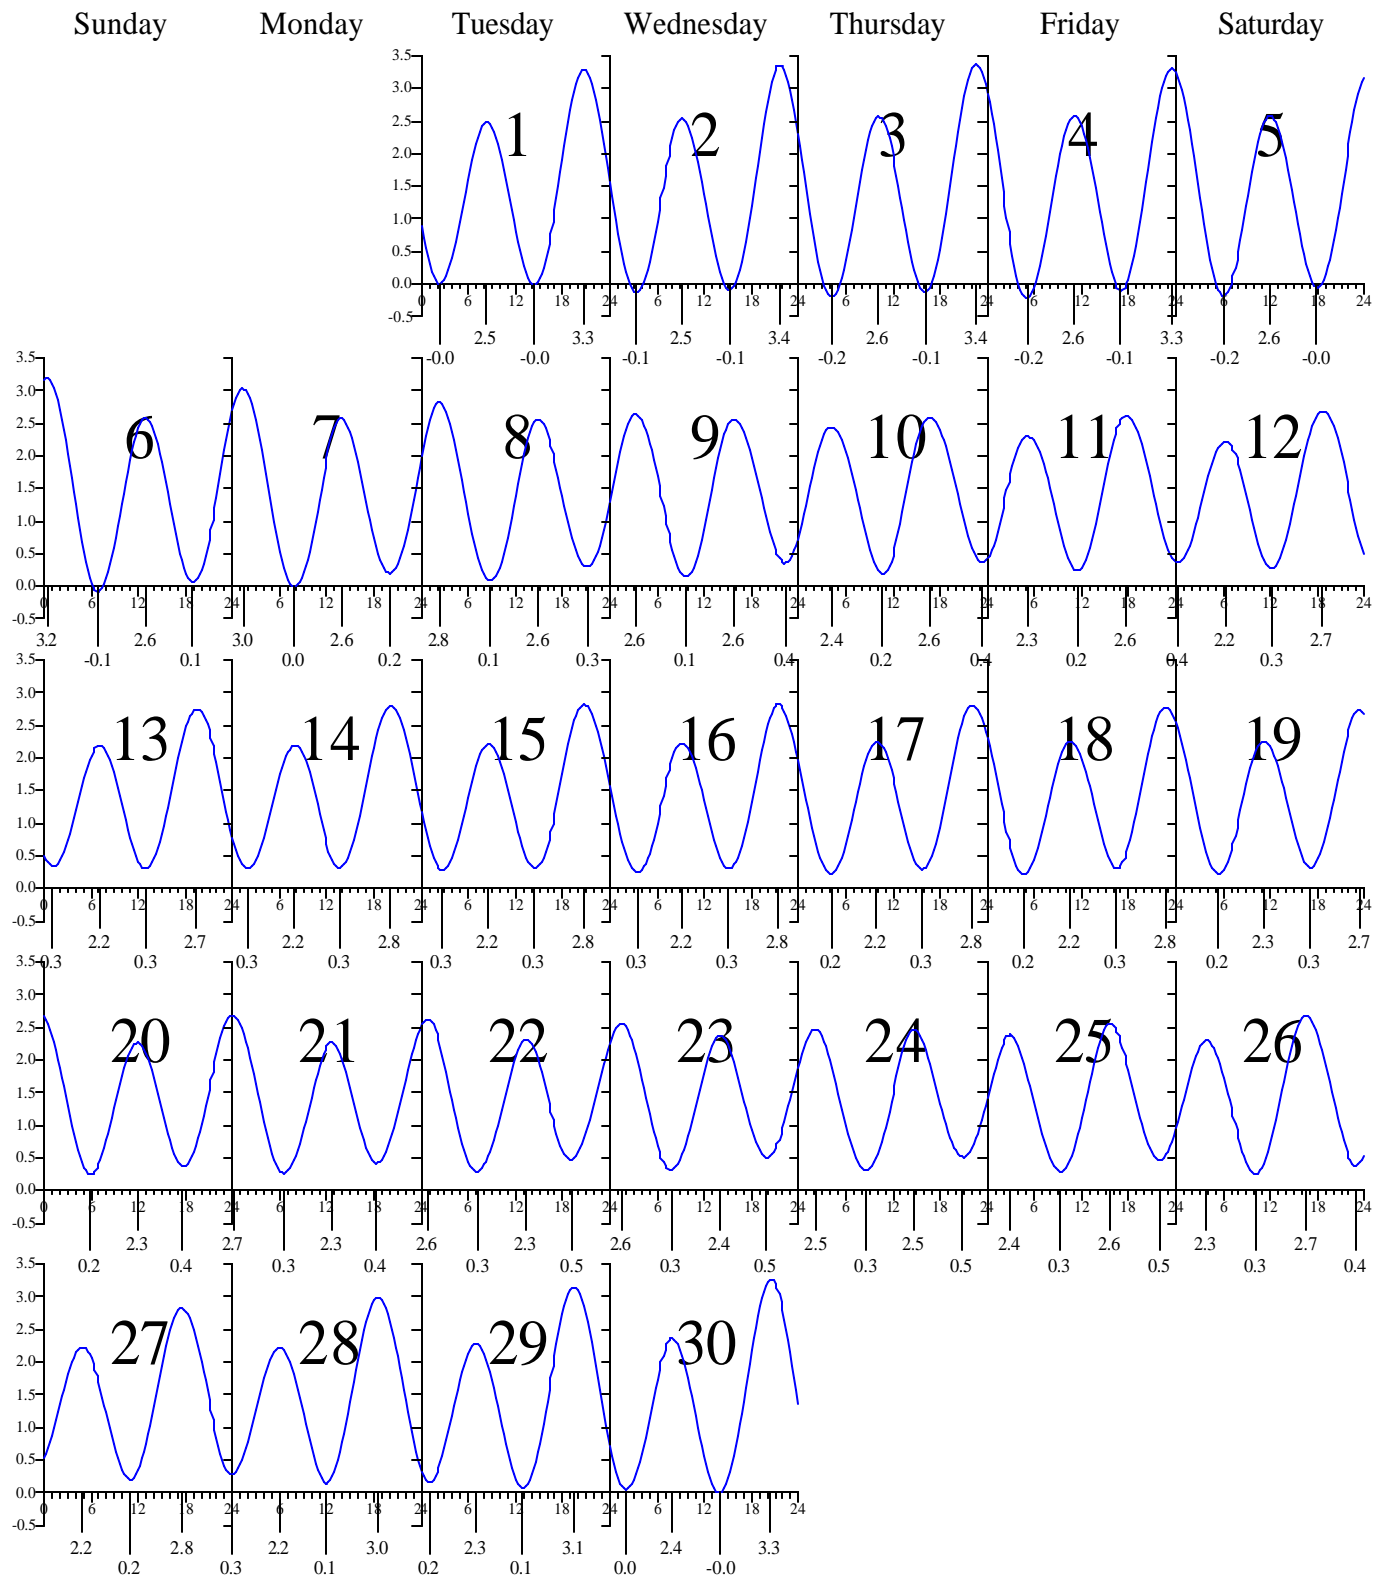

Heights are in FEET above MEAN LOWER LOW WATER.
0 and 24 are midnight, 12 is noon.

GLOUCESTER POINT, VA — May 2004 EASTERN DAYLIGHT TIME.

Sunday Monday Tuesday Wednesday Thursday Friday Saturday

Heights are in FEET above MEAN LOWER LOW WATER.
 0 and 24 are midnight, 12 is noon.

GLOUCESTER POINT, VA — Jun 2004 EASTERN DAYLIGHT TIME.

Heights are in FEET above MEAN LOWER LOW WATER.
 0 and 24 are midnight, 12 is noon.

GLOUCESTER POINT, VA — Jul 2004 EASTERN DAYLIGHT TIME.

Heights are in FEET above MEAN LOWER LOW WATER.
 0 and 24 are midnight, 12 is noon.

GLOUCESTER POINT, VA — Aug 2004 EASTERN DAYLIGHT TIME.

Heights are in FEET above MEAN LOWER LOW WATER.
 0 and 24 are midnight, 12 is noon.

GLOUCESTER POINT, VA — Sep 2004 EASTERN DAYLIGHT TIME.

Heights are in FEET above MEAN LOWER LOW WATER.
0 and 24 are midnight, 12 is noon.

GLOUCESTER POINT, VA — Oct 2004 EASTERN DAYLIGHT TIME.

Sunday Monday Tuesday Wednesday Thursday Friday Saturday

Heights are in FEET above MEAN LOWER LOW WATER.
0 and 24 are midnight, 12 is noon.

GLOUCESTER POINT, VA — Nov 2004 EASTERN STANDARD TIME.