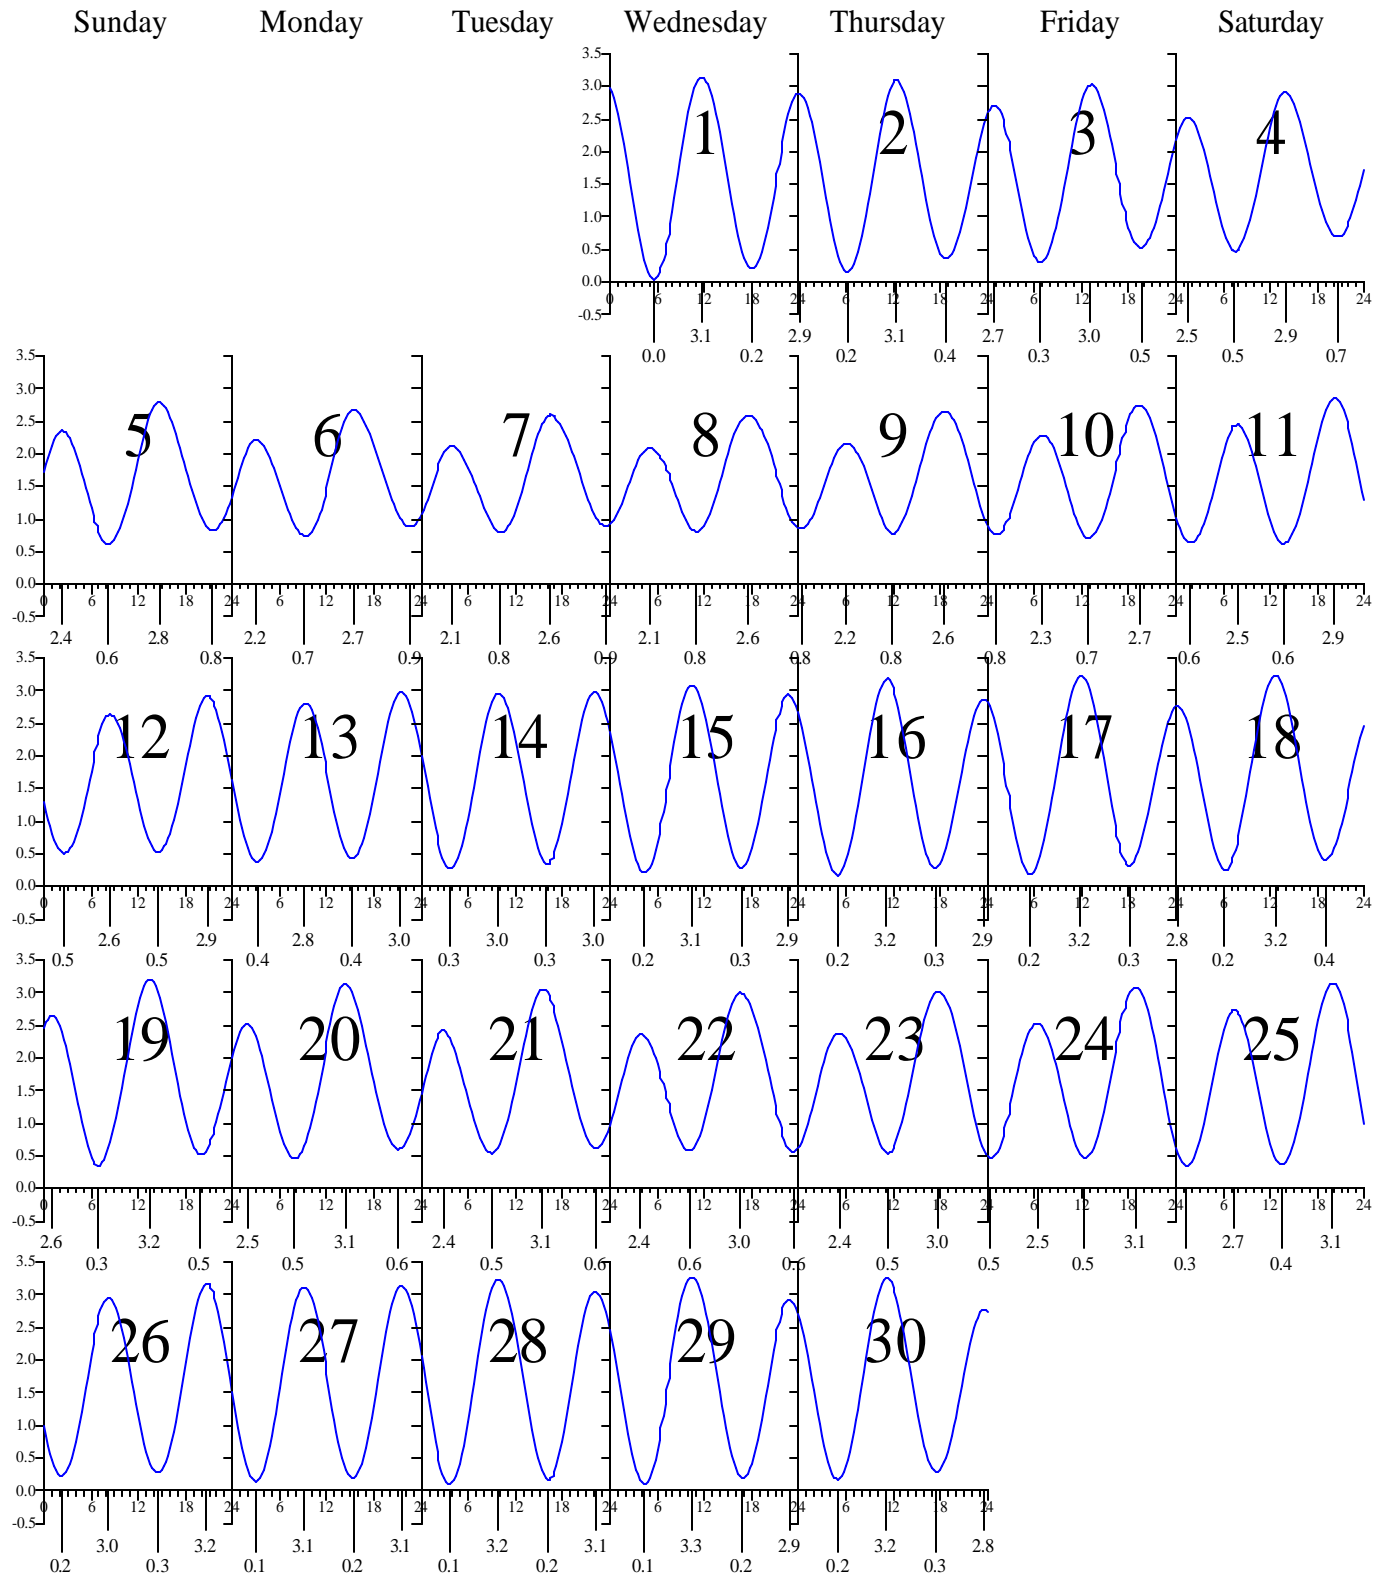

Heights are in FEET above MEAN LOWER LOW WATER.
0 and 24 are midnight, 12 is noon.

GLOUCESTER POINT, VA — May 2004 EASTERN DAYLIGHT TIME.

Sunday Monday Tuesday Wednesday Thursday Friday Saturday

Heights are in FEET above MEAN LOWER LOW WATER.
 0 and 24 are midnight, 12 is noon.

GLOUCESTER POINT, VA — Jun 2004 EASTERN DAYLIGHT TIME.

Heights are in FEET above MEAN LOWER LOW WATER.
 0 and 24 are midnight, 12 is noon.

GLOUCESTER POINT, VA — Jul 2004 EASTERN DAYLIGHT TIME.

Heights are in FEET above MEAN LOWER LOW WATER.
 0 and 24 are midnight, 12 is noon.

GLOUCESTER POINT, VA — Aug 2004 EASTERN DAYLIGHT TIME.

Heights are in FEET above MEAN LOWER LOW WATER.
 0 and 24 are midnight, 12 is noon.

GLOUCESTER POINT, VA — Sep 2004 EASTERN DAYLIGHT TIME.

Heights are in FEET above MEAN LOWER LOW WATER.
0 and 24 are midnight, 12 is noon.

GLOUCESTER POINT, VA — Oct 2004 EASTERN DAYLIGHT TIME.

Sunday Monday Tuesday Wednesday Thursday Friday Saturday

Heights are in FEET above MEAN LOWER LOW WATER.
0 and 24 are midnight, 12 is noon.

GLOUCESTER POINT, VA — Nov 2004 EASTERN STANDARD TIME.