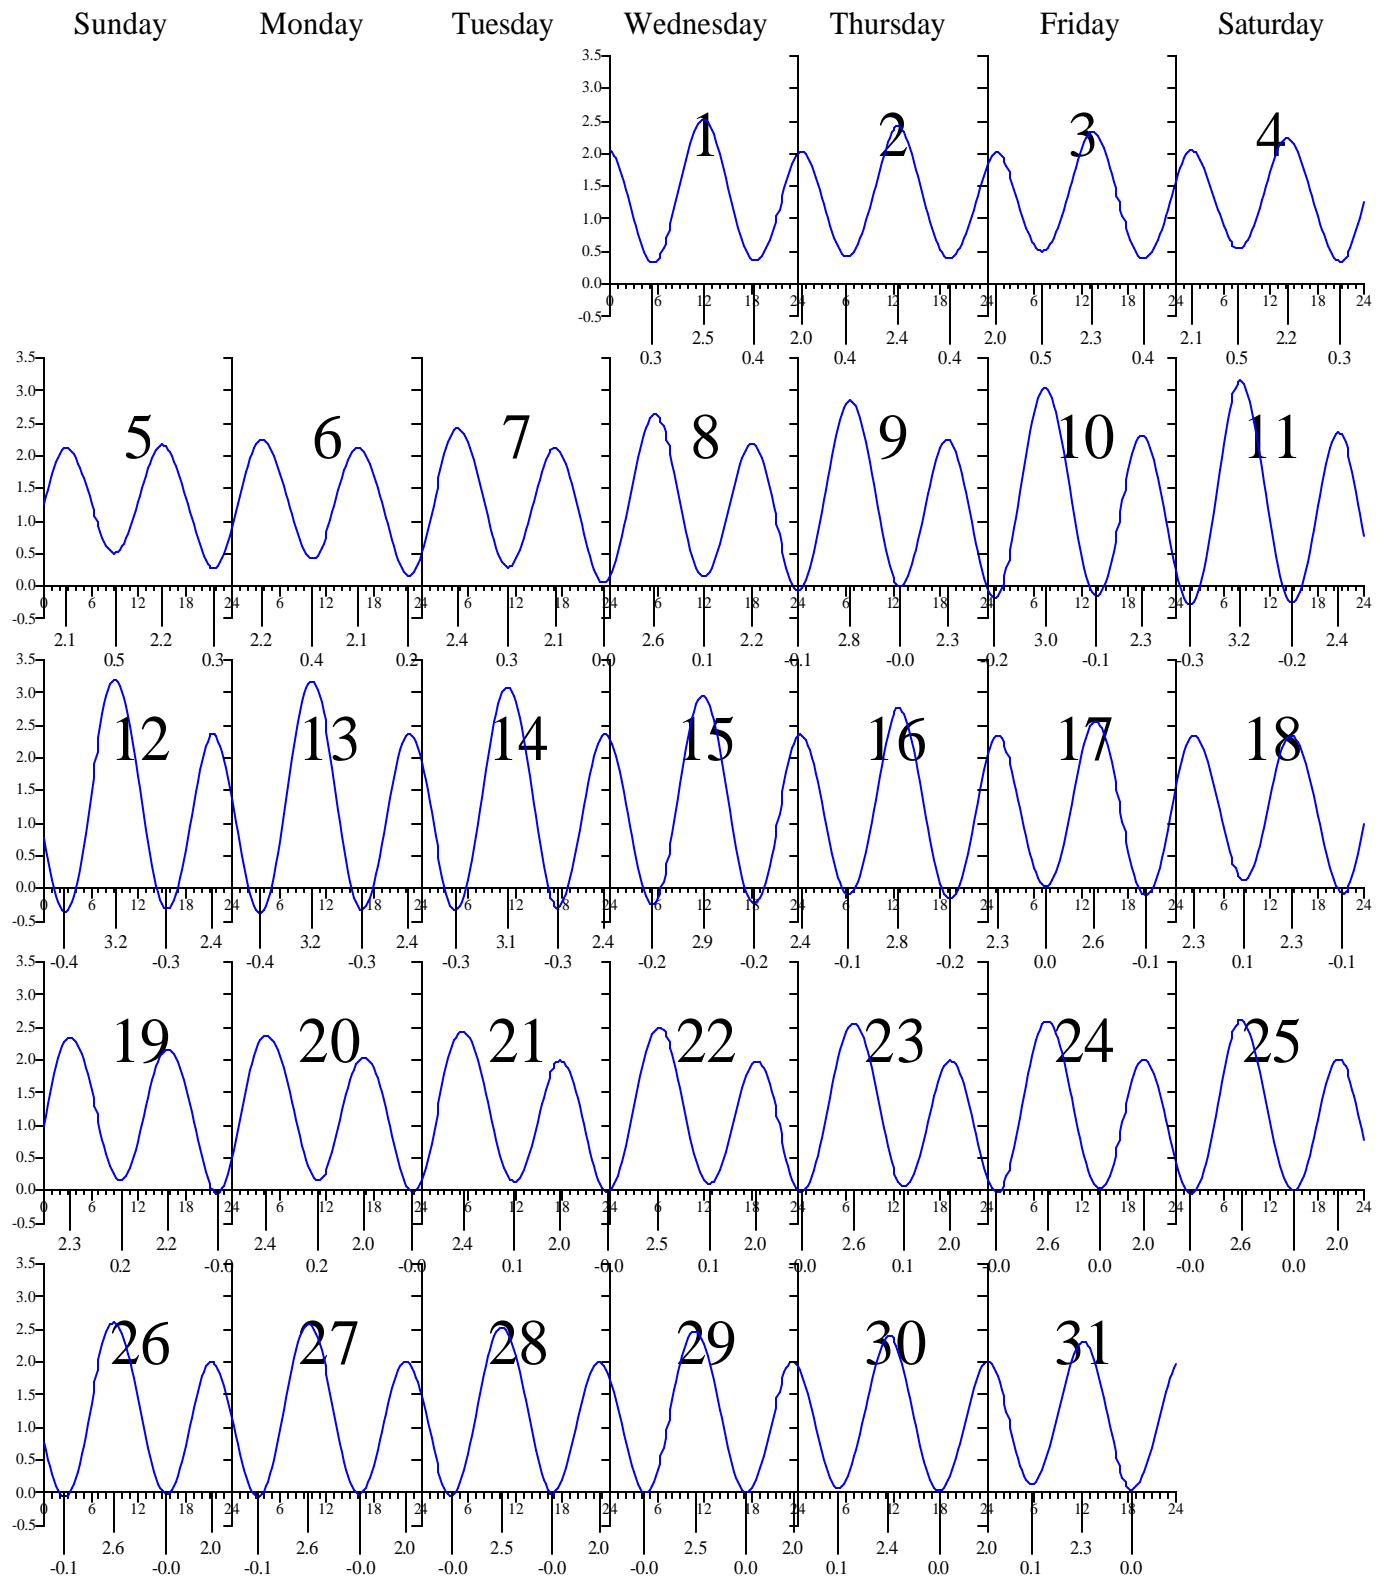

GLOUCESTER POINT, VA — Jun 2004 EASTERN DAYLIGHT TIME.

Heights are in FEET above MEAN LOWER LOW WATER.
 0 and 24 are midnight, 12 is noon.

GLOUCESTER POINT, VA — Jul 2004 EASTERN DAYLIGHT TIME.

Heights are in FEET above MEAN LOWER LOW WATER.
 0 and 24 are midnight, 12 is noon.

GLOUCESTER POINT, VA — Aug 2004 EASTERN DAYLIGHT TIME.

Heights are in FEET above MEAN LOWER LOW WATER.
 0 and 24 are midnight, 12 is noon.

GLOUCESTER POINT, VA — Sep 2004 EASTERN DAYLIGHT TIME.

Heights are in FEET above MEAN LOWER LOW WATER.
0 and 24 are midnight, 12 is noon.

GLOUCESTER POINT, VA — Oct 2004 EASTERN DAYLIGHT TIME.

Sunday Monday Tuesday Wednesday Thursday Friday Saturday

Heights are in FEET above MEAN LOWER LOW WATER.
0 and 24 are midnight, 12 is noon.

GLOUCESTER POINT, VA — Nov 2004 EASTERN STANDARD TIME.

Heights are in FEET above MEAN LOWER LOW WATER.
 0 and 24 are midnight, 12 is noon.

GLOUCESTER POINT, VA — Dec 2004 EASTERN STANDARD TIME.

Heights are in FEET above MEAN LOWER LOW WATER.
 0 and 24 are midnight, 12 is noon.