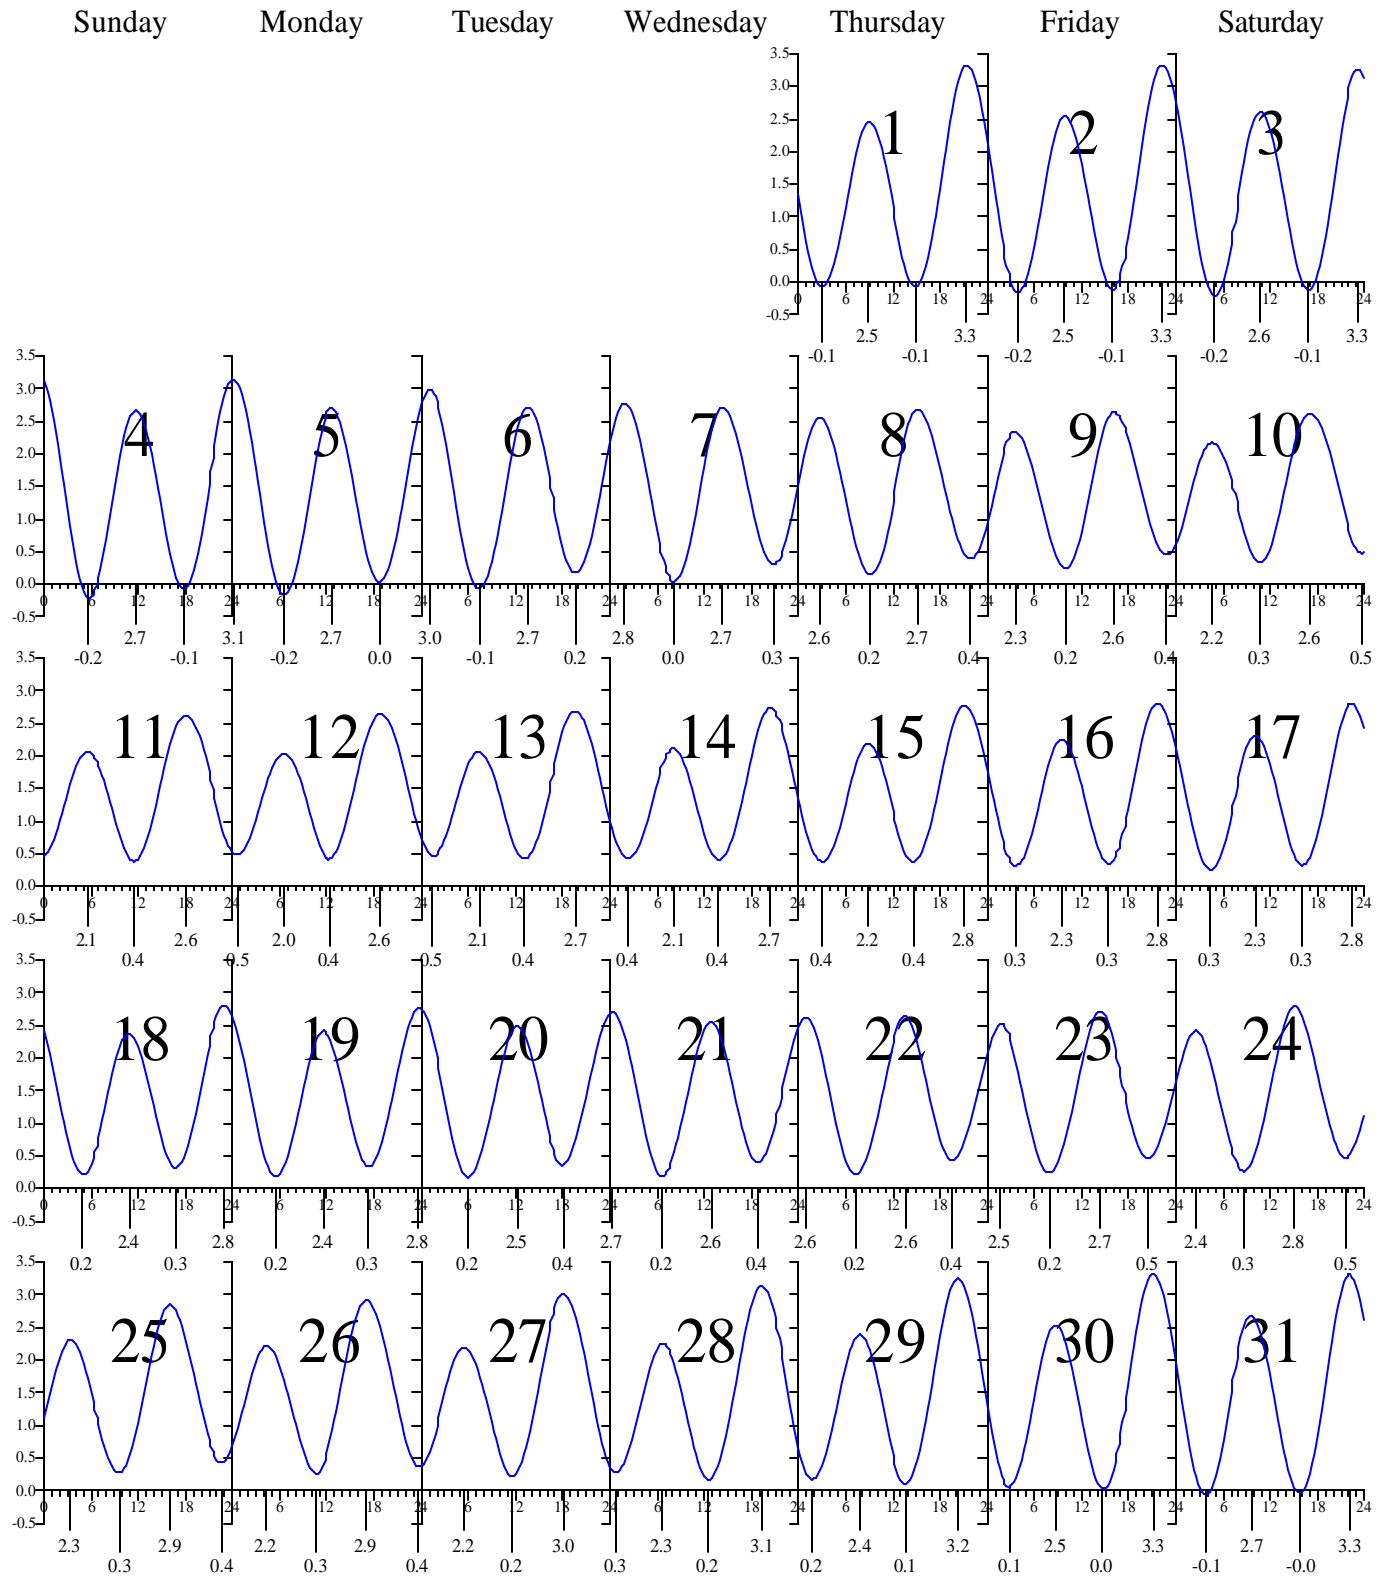

Heights are in FEET above MEAN LOWER LOW WATER.
0 and 24 are midnight, 12 is noon.

GLOUCESTER POINT, VA — May 2004 EASTERN DAYLIGHT TIME.

Sunday Monday Tuesday Wednesday Thursday Friday Saturday

Heights are in FEET above MEAN LOWER LOW WATER.
 0 and 24 are midnight, 12 is noon.

GLOUCESTER POINT, VA — Jun 2004 EASTERN DAYLIGHT TIME.

Heights are in FEET above MEAN LOWER LOW WATER.
 0 and 24 are midnight, 12 is noon.

GLOUCESTER POINT, VA — Jul 2004 EASTERN DAYLIGHT TIME.

Heights are in FEET above MEAN LOWER LOW WATER.
 0 and 24 are midnight, 12 is noon.

GLOUCESTER POINT, VA — Aug 2004 EASTERN DAYLIGHT TIME.

Heights are in FEET above MEAN LOWER LOW WATER.
 0 and 24 are midnight, 12 is noon.

GLOUCESTER POINT, VA — Sep 2004 EASTERN DAYLIGHT TIME.

Heights are in FEET above MEAN LOWER LOW WATER.
0 and 24 are midnight, 12 is noon.

GLOUCESTER POINT, VA — Oct 2004 EASTERN DAYLIGHT TIME.

Sunday Monday Tuesday Wednesday Thursday Friday Saturday

Heights are in FEET above MEAN LOWER LOW WATER.
0 and 24 are midnight, 12 is noon.

GLOUCESTER POINT, VA — Nov 2004 EASTERN STANDARD TIME.