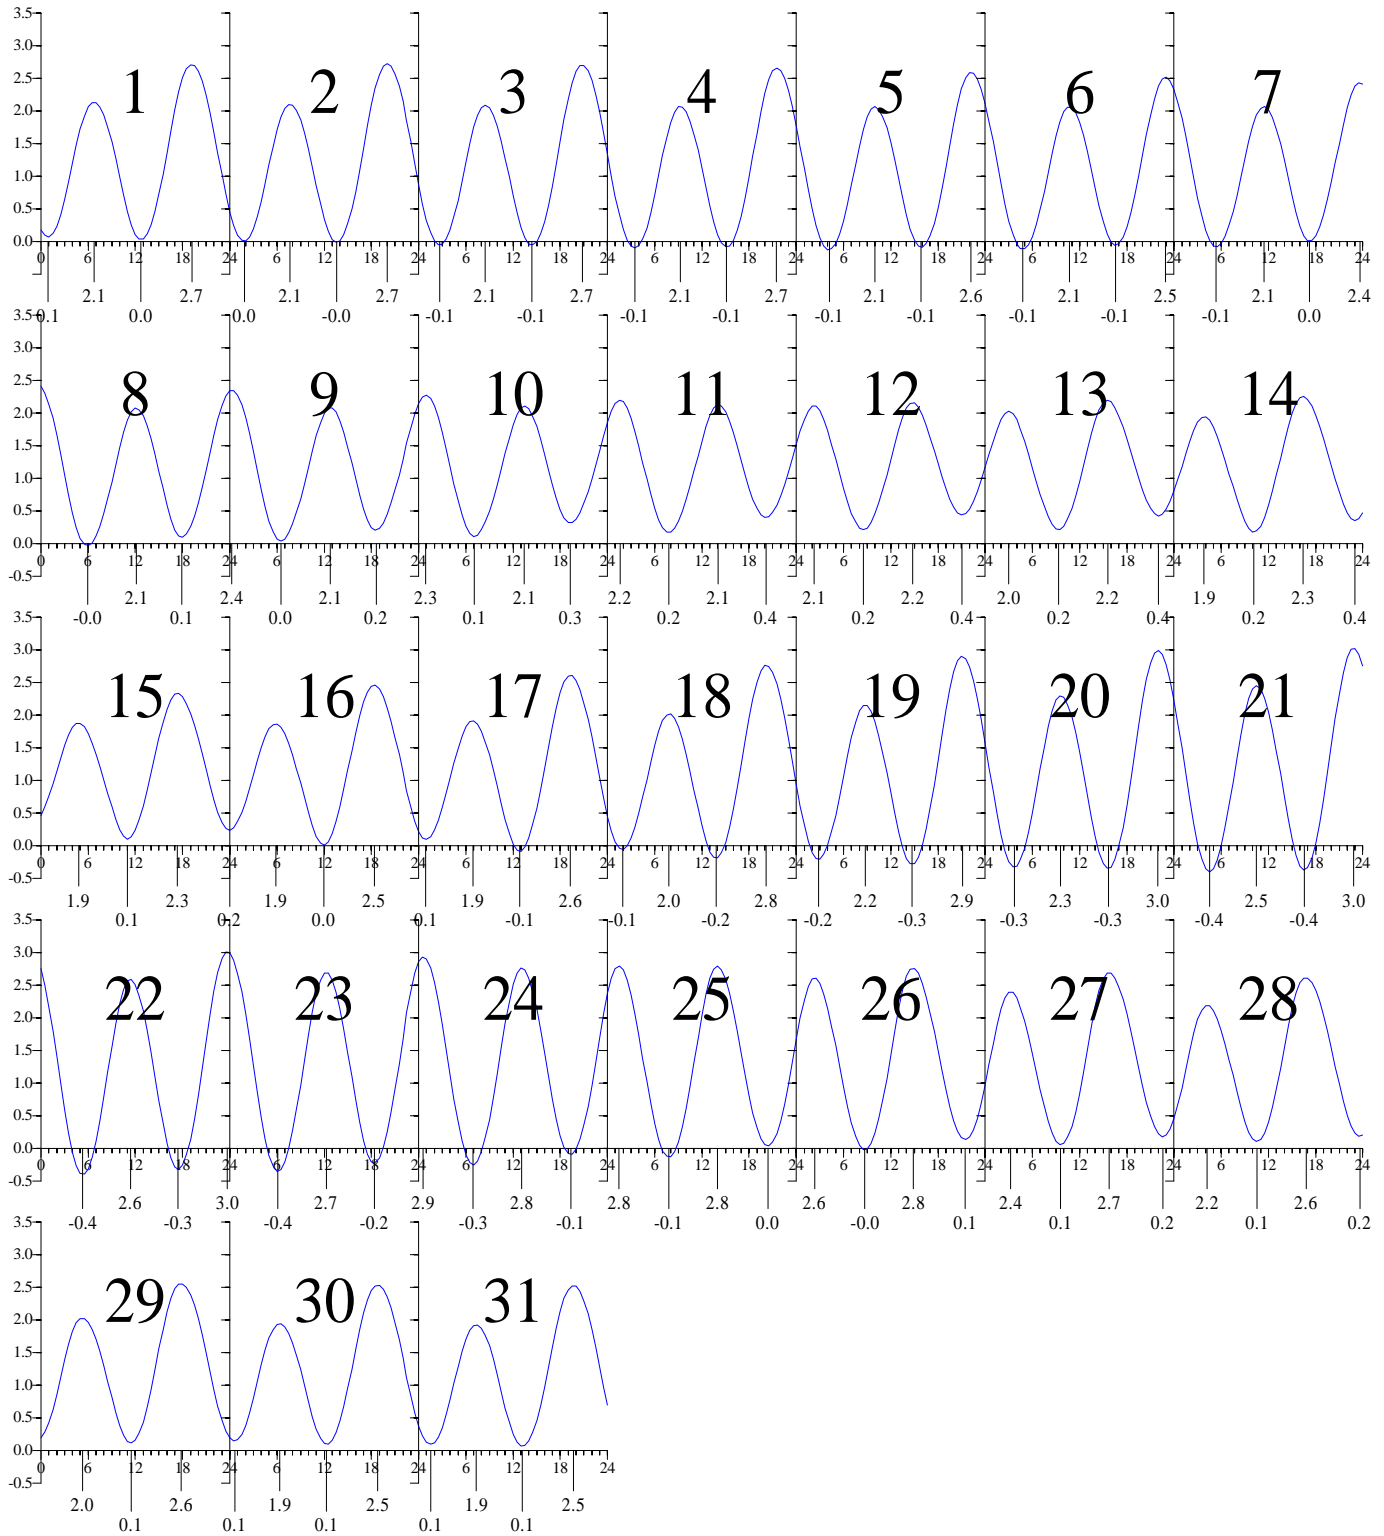

Heights are in FEET above MEAN LOW WATER.
0 and 24 are midnight, 12 is noon.

GLOUCESTER POINT, Virginia — May 2001 EASTERN DAYLIGHT TIME.

Heights are in FEET above MEAN LOW WATER.
0 and 24 are midnight, 12 is noon.

GLOUCESTER POINT, Virginia — Jun 2001 EASTERN DAYLIGHT TIME.

Heights are in FEET above MEAN LOW WATER.
0 and 24 are midnight, 12 is noon.

GLOUCESTER POINT, Virginia — Jul 2001 EASTERN DAYLIGHT TIME.

Heights are in FEET above MEAN LOW WATER.
0 and 24 are midnight, 12 is noon.

GLOUCESTER POINT, Virginia — Sep 2001 EASTERN DAYLIGHT TIME.

GLOUCESTER POINT, Virginia — Oct 2001 EASTERN DAYLIGHT TIME.

Heights are in FEET above MEAN LOW WATER.
0 and 24 are midnight, 12 is noon.

GLOUCESTER POINT, Virginia — Nov 2001 EASTERN STANDARD TIME.

Heights are in FEET above MEAN LOW WATER.

0 and 24 are midnight, 12 is noon.

GLOUCESTER POINT, Virginia — Dec 2001 EASTERN STANDARD TIME.

Heights are in FEET above MEAN LOW WATER.
0 and 24 are midnight, 12 is noon.