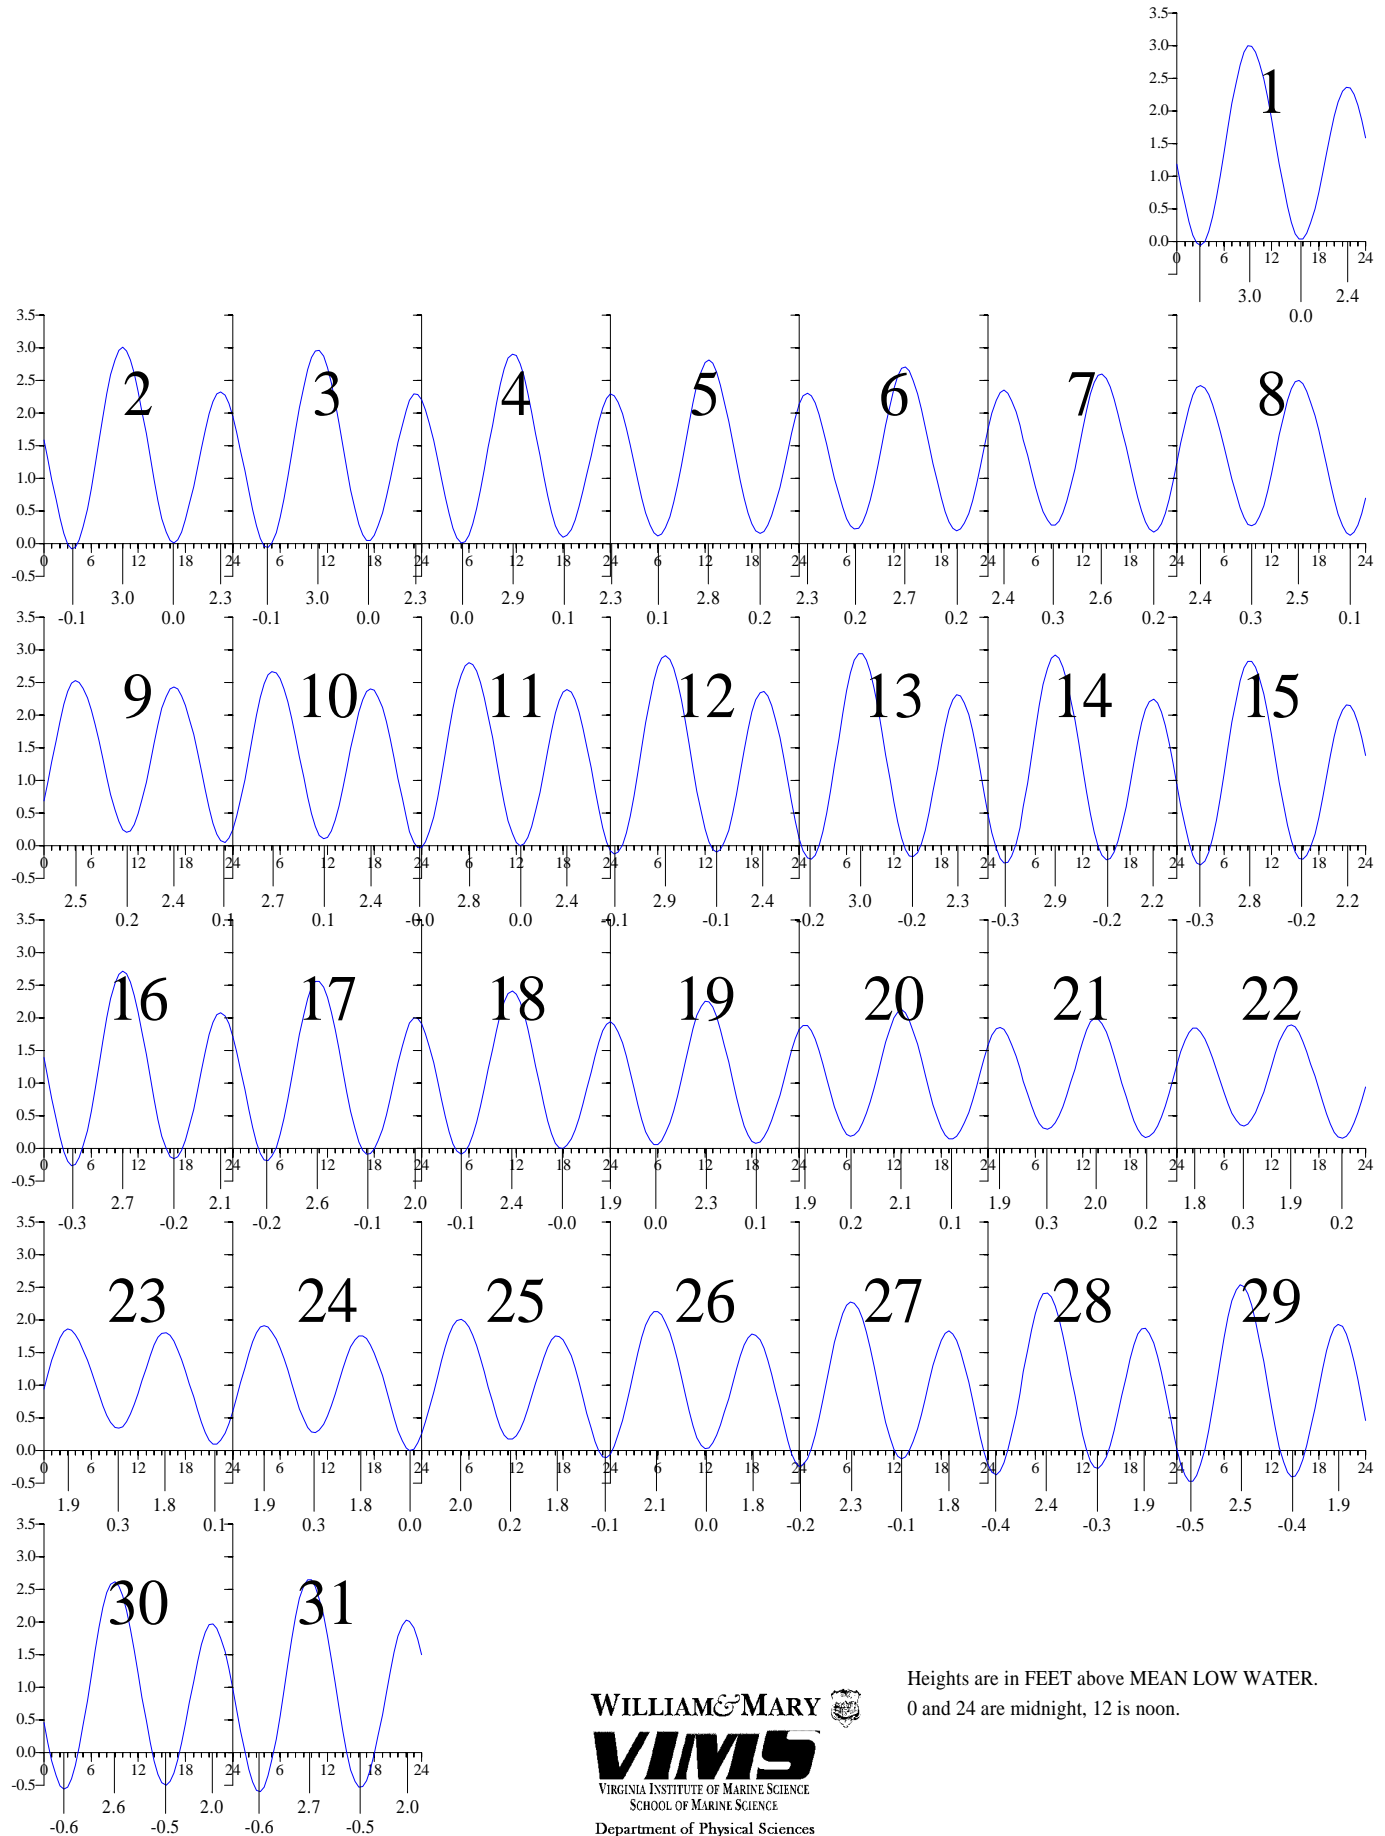

Heights are in FEET above MEAN LOW WATER.
0 and 24 are midnight, 12 is noon.

GLOUCESTER POINT, Virginia — May 2001 EASTERN DAYLIGHT TIME.

Heights are in FEET above MEAN LOW WATER.
0 and 24 are midnight, 12 is noon.

GLOUCESTER POINT, Virginia — Jun 2001 EASTERN DAYLIGHT TIME.

Heights are in FEET above MEAN LOW WATER.
0 and 24 are midnight, 12 is noon.

GLOUCESTER POINT, Virginia — Jul 2001 EASTERN DAYLIGHT TIME.

Heights are in FEET above MEAN LOW WATER.
0 and 24 are midnight, 12 is noon.

GLOUCESTER POINT, Virginia — Sep 2001 EASTERN DAYLIGHT TIME.

GLOUCESTER POINT, Virginia — Oct 2001 EASTERN DAYLIGHT TIME.

Heights are in FEET above MEAN LOW WATER.
0 and 24 are midnight, 12 is noon.

GLOUCESTER POINT, Virginia — Nov 2001 EASTERN STANDARD TIME.

Heights are in FEET above MEAN LOW WATER.

0 and 24 are midnight, 12 is noon.

GLOUCESTER POINT, Virginia — Dec 2001 EASTERN STANDARD TIME.

Heights are in FEET above MEAN LOW WATER.
0 and 24 are midnight, 12 is noon.