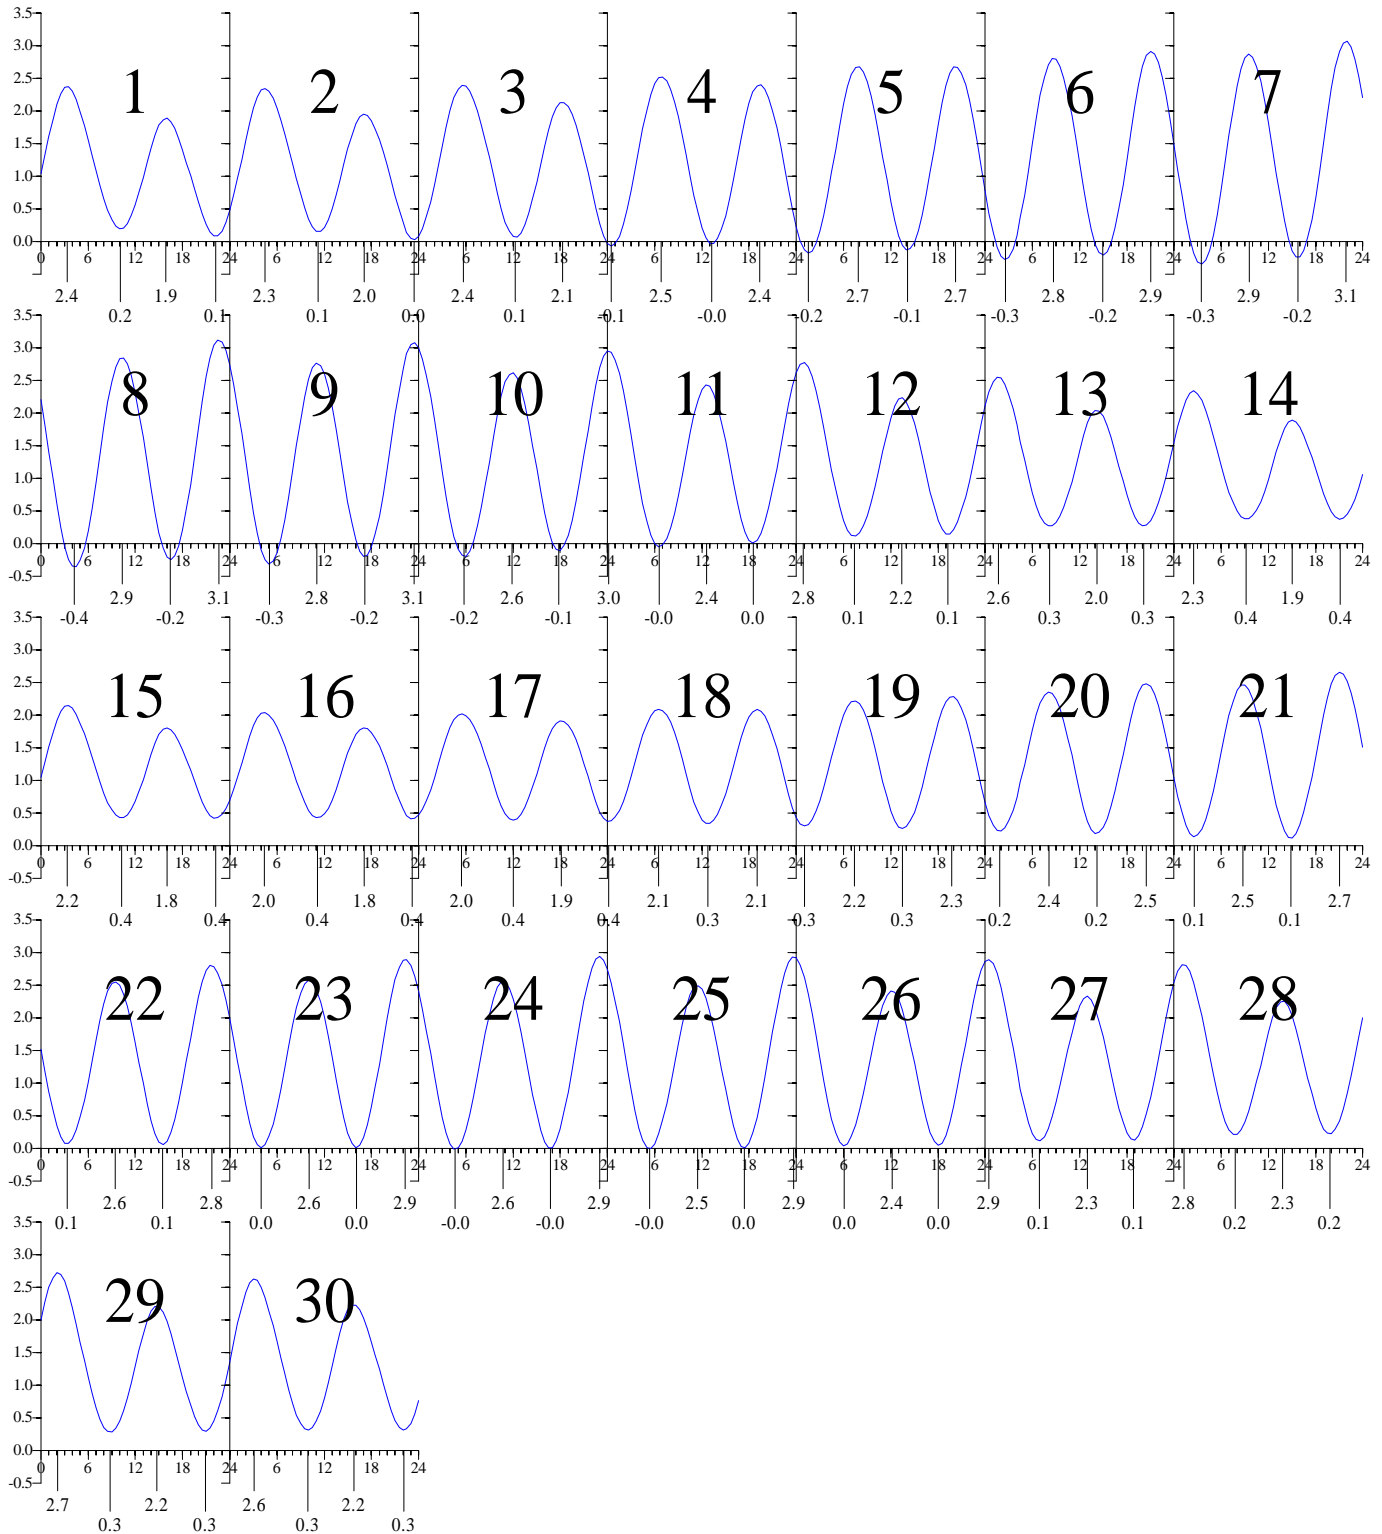

0 and 24 are midnight, 12 is noon.

GLOUCESTER POINT, Virginia — Mar 2001 EASTERN STANDARD TIME.

Heights are in FEET above MEAN LOW WATER.

0 and 24 are midnight, 12 is noon.

GLOUCESTER POINT, Virginia — Apr 2001 EASTERN DAYLIGHT TIME.

Heights are in FEET above MEAN LOW WATER.
0 and 24 are midnight, 12 is noon.

GLOUCESTER POINT, Virginia — May 2001 EASTERN DAYLIGHT TIME.

Heights are in FEET above MEAN LOW WATER.
0 and 24 are midnight, 12 is noon.

GLOUCESTER POINT, Virginia — Jun 2001 EASTERN DAYLIGHT TIME.

Heights are in FEET above MEAN LOW WATER.
0 and 24 are midnight, 12 is noon.

GLOUCESTER POINT, Virginia — Jul 2001 EASTERN DAYLIGHT TIME.

Heights are in FEET above MEAN LOW WATER.
0 and 24 are midnight, 12 is noon.

GLOUCESTER POINT, Virginia — Sep 2001 EASTERN DAYLIGHT TIME.

GLOUCESTER POINT, Virginia — Oct 2001 EASTERN DAYLIGHT TIME.

Heights are in FEET above MEAN LOW WATER.
0 and 24 are midnight, 12 is noon.

GLOUCESTER POINT, Virginia — Nov 2001 EASTERN STANDARD TIME.