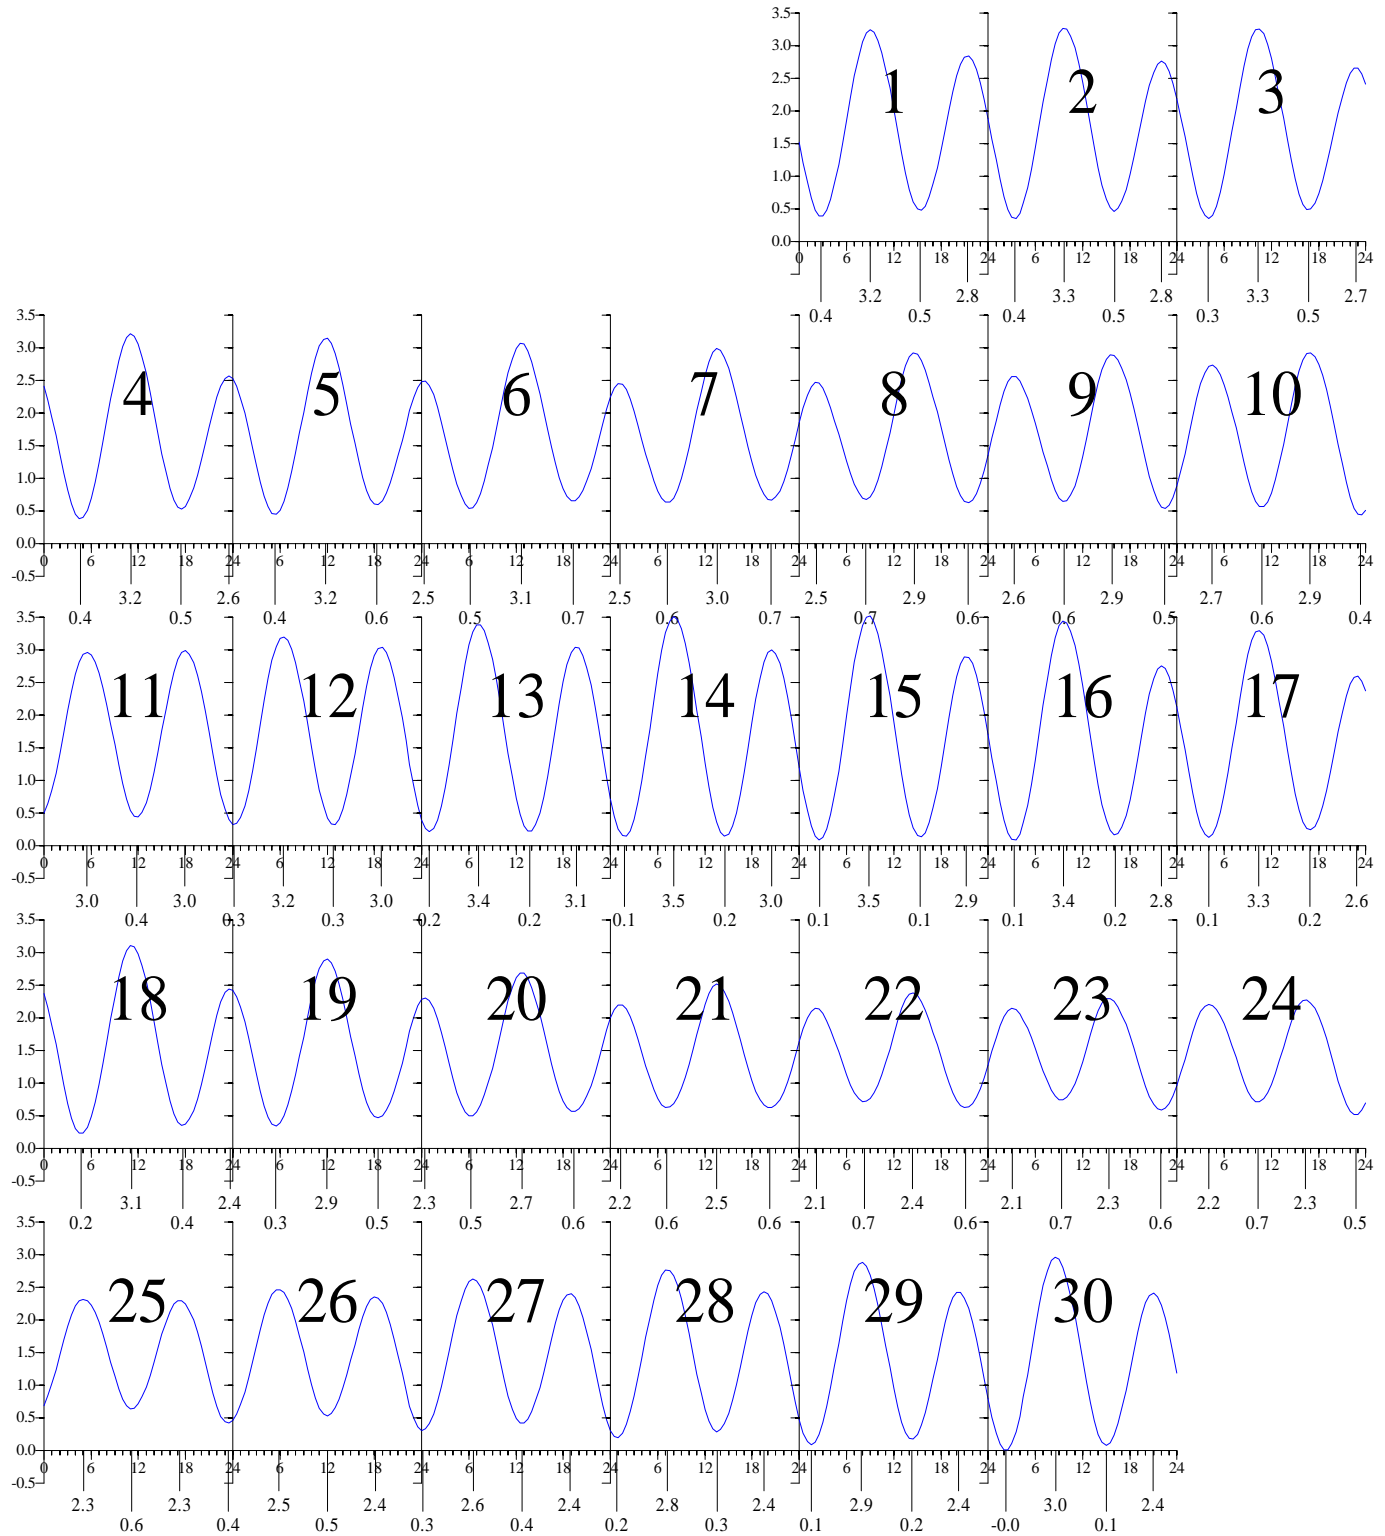

Heights are in FEET above MEAN LOW WATER.
0 and 24 are midnight, 12 is noon.

GLOUCESTER POINT, Virginia — May 2001 EASTERN DAYLIGHT TIME.

Heights are in FEET above MEAN LOW WATER.
0 and 24 are midnight, 12 is noon.

GLOUCESTER POINT, Virginia — Jun 2001 EASTERN DAYLIGHT TIME.

Heights are in FEET above MEAN LOW WATER.
0 and 24 are midnight, 12 is noon.

GLOUCESTER POINT, Virginia — Jul 2001 EASTERN DAYLIGHT TIME.

Heights are in FEET above MEAN LOW WATER.
0 and 24 are midnight, 12 is noon.

GLOUCESTER POINT, Virginia — Sep 2001 EASTERN DAYLIGHT TIME.

GLOUCESTER POINT, Virginia — Oct 2001 EASTERN DAYLIGHT TIME.

Heights are in FEET above MEAN LOW WATER.
0 and 24 are midnight, 12 is noon.

GLOUCESTER POINT, Virginia — Nov 2001 EASTERN STANDARD TIME.

Heights are in FEET above MEAN LOW WATER.

0 and 24 are midnight, 12 is noon.

GLOUCESTER POINT, Virginia — Dec 2001 EASTERN STANDARD TIME.

Heights are in FEET above MEAN LOW WATER.
0 and 24 are midnight, 12 is noon.