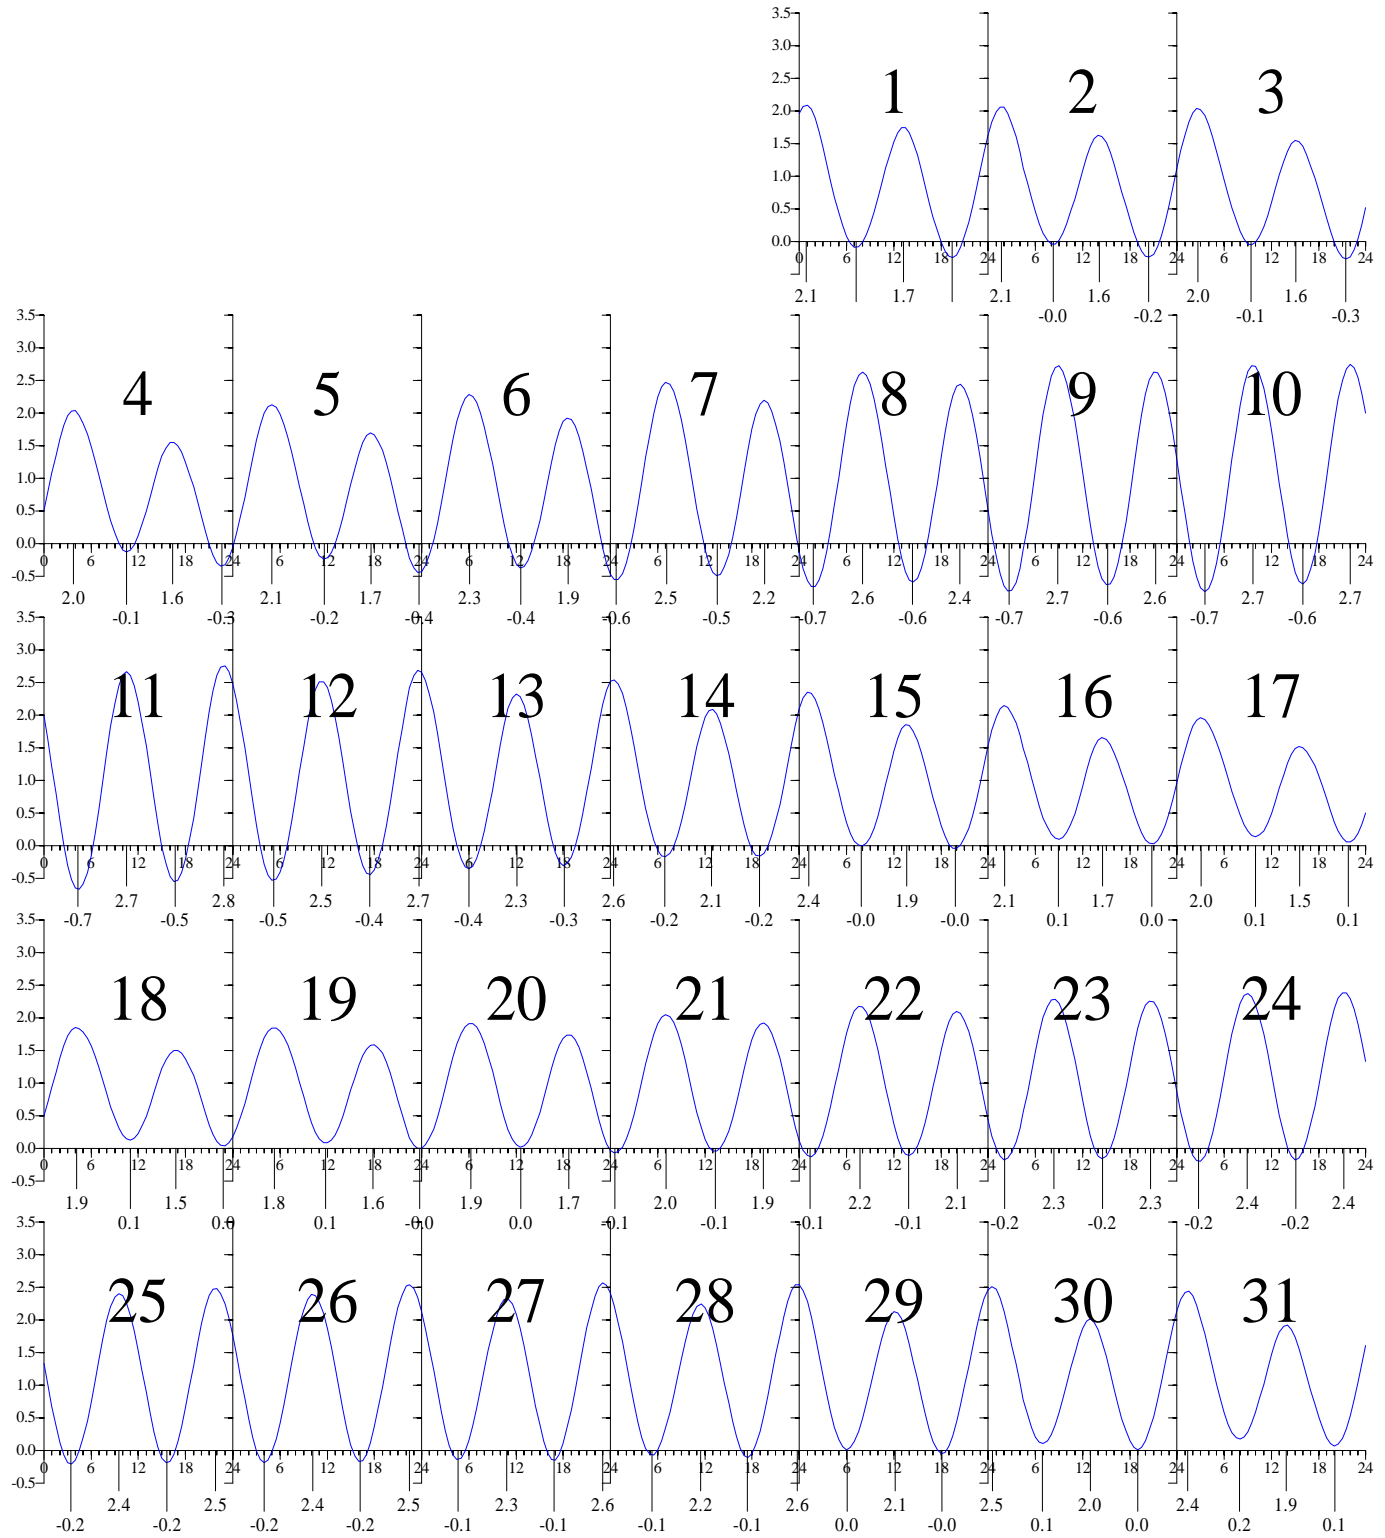

GLOUCESTER POINT, Virginia — Jan 2001 EASTERN STANDARD TIME.

Heights are in FEET above MEAN LOW WATER.
0 and 24 are midnight, 12 is noon.

GLOUCESTER POINT, Virginia — Feb 2001 EASTERN STANDARD TIME.

Heights are in FEET above MEAN LOW WATER.

0 and 24 are midnight, 12 is noon.

GLOUCESTER POINT, Virginia — Mar 2001 EASTERN STANDARD TIME.

Heights are in FEET above MEAN LOW WATER.

0 and 24 are midnight, 12 is noon.

GLOUCESTER POINT, Virginia — Apr 2001 EASTERN DAYLIGHT TIME.

Heights are in FEET above MEAN LOW WATER.
0 and 24 are midnight, 12 is noon.

GLOUCESTER POINT, Virginia — May 2001 EASTERN DAYLIGHT TIME.

Heights are in FEET above MEAN LOW WATER.
0 and 24 are midnight, 12 is noon.

GLOUCESTER POINT, Virginia — Sep 2001 EASTERN DAYLIGHT TIME.

GLOUCESTER POINT, Virginia — Oct 2001 EASTERN DAYLIGHT TIME.

Heights are in FEET above MEAN LOW WATER.
0 and 24 are midnight, 12 is noon.

GLOUCESTER POINT, Virginia — Nov 2001 EASTERN STANDARD TIME.