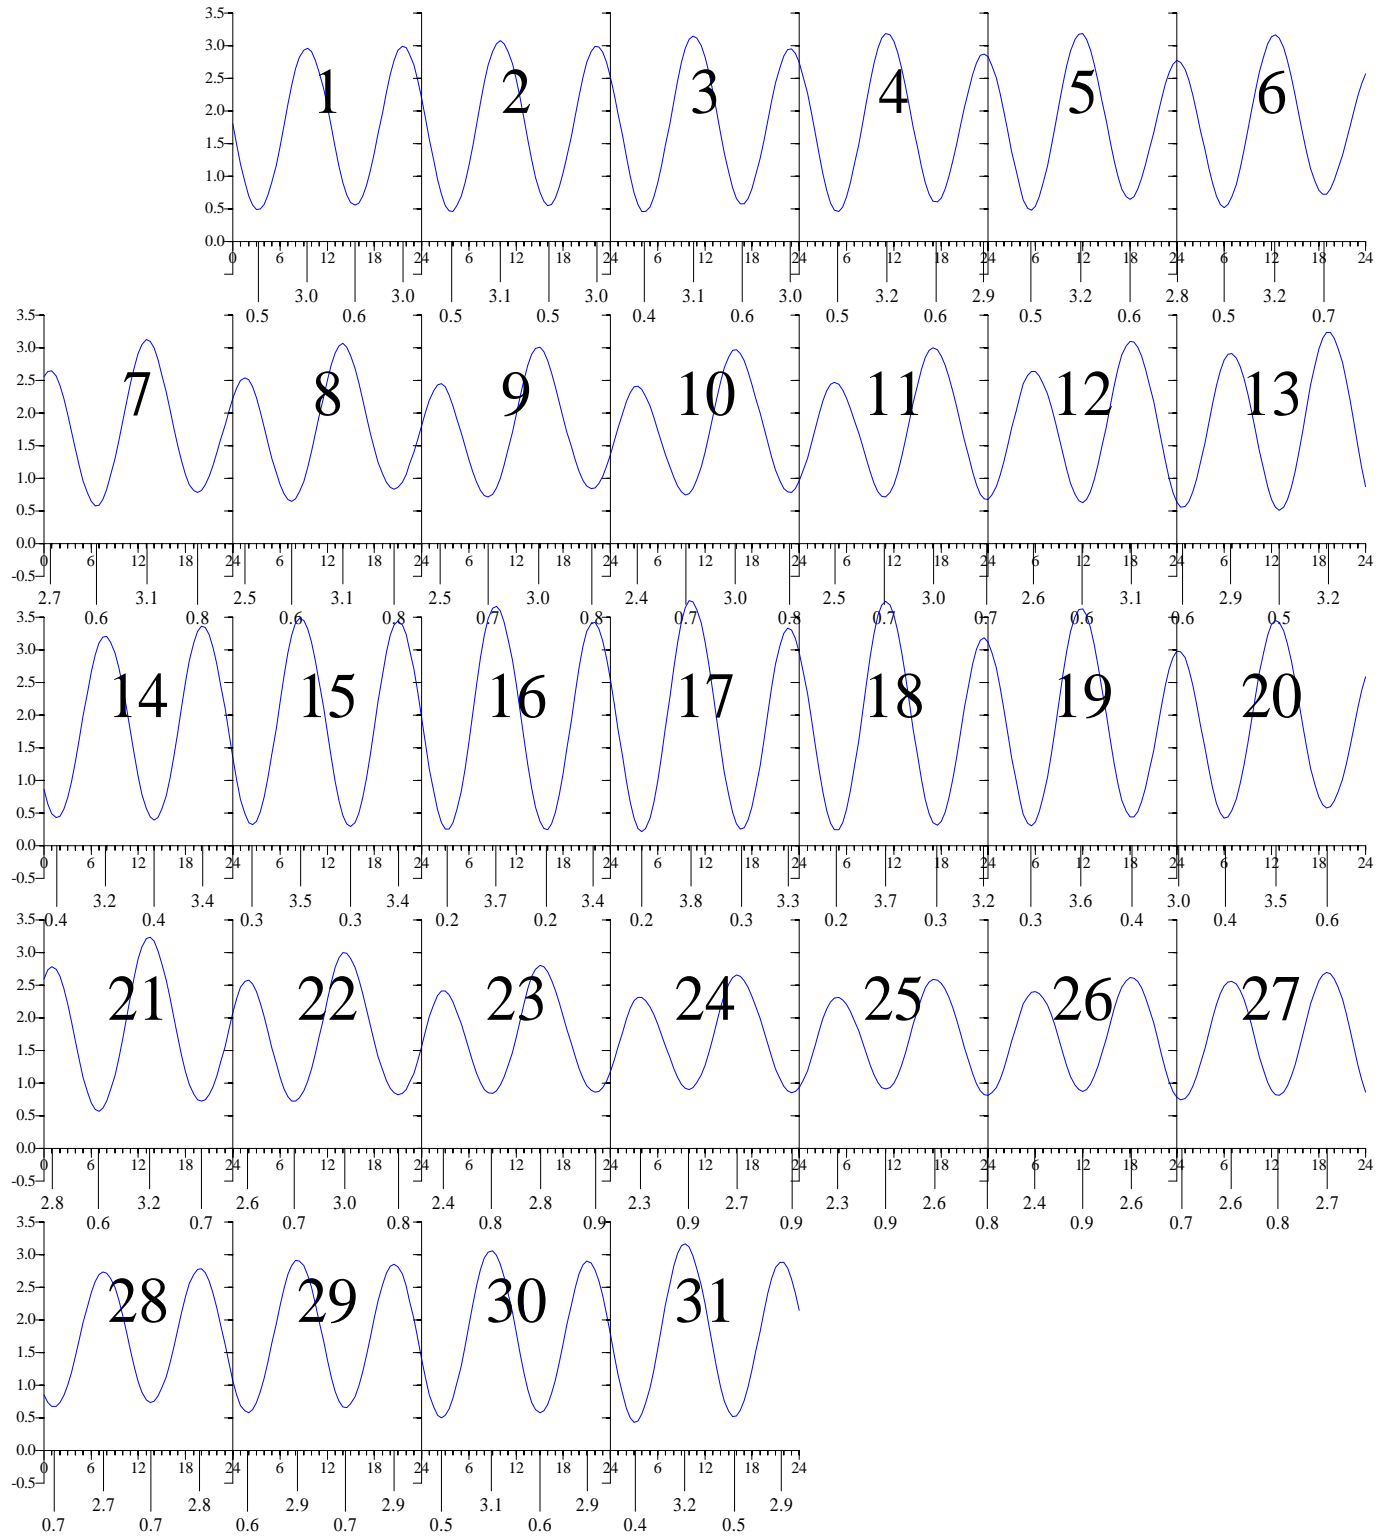

Heights are in FEET above MEAN LOW WATER.
0 and 24 are midnight, 12 is noon.

GLOUCESTER POINT, Virginia — May 2001 EASTERN DAYLIGHT TIME.

Heights are in FEET above MEAN LOW WATER.
0 and 24 are midnight, 12 is noon.

GLOUCESTER POINT, Virginia — Jun 2001 EASTERN DAYLIGHT TIME.

Heights are in FEET above MEAN LOW WATER.
0 and 24 are midnight, 12 is noon.

GLOUCESTER POINT, Virginia — Jul 2001 EASTERN DAYLIGHT TIME.

Heights are in FEET above MEAN LOW WATER.
0 and 24 are midnight, 12 is noon.

GLOUCESTER POINT, Virginia — Sep 2001 EASTERN DAYLIGHT TIME.

GLOUCESTER POINT, Virginia — Oct 2001 EASTERN DAYLIGHT TIME.

Heights are in FEET above MEAN LOW WATER.
0 and 24 are midnight, 12 is noon.

GLOUCESTER POINT, Virginia — Nov 2001 EASTERN STANDARD TIME.

Heights are in FEET above MEAN LOW WATER.

0 and 24 are midnight, 12 is noon.

GLOUCESTER POINT, Virginia — Dec 2001 EASTERN STANDARD TIME.

Heights are in FEET above MEAN LOW WATER.
0 and 24 are midnight, 12 is noon.