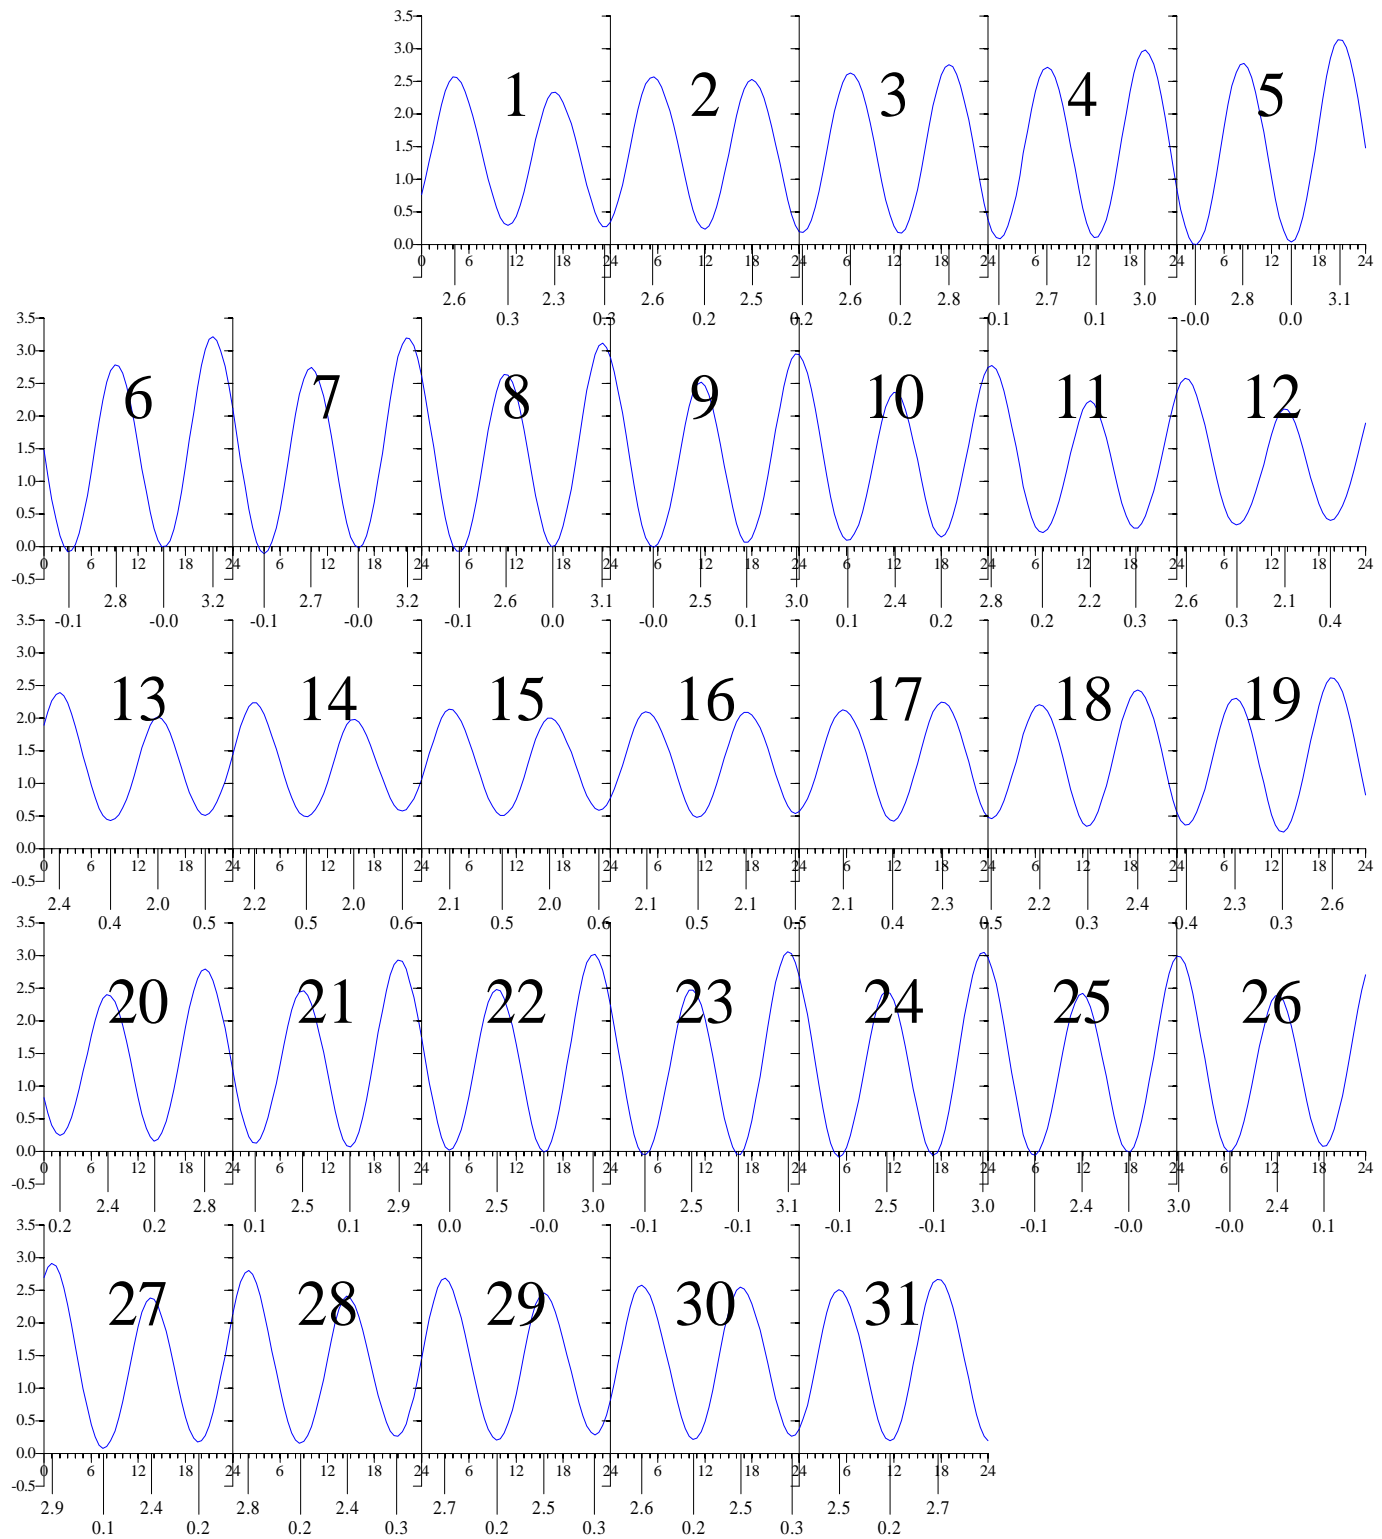

0 and 24 are midnight, 12 is noon.

GLOUCESTER POINT, Virginia — Mar 2001 EASTERN STANDARD TIME.

Heights are in FEET above MEAN LOW WATER.

0 and 24 are midnight, 12 is noon.

GLOUCESTER POINT, Virginia — Apr 2001 EASTERN DAYLIGHT TIME.

Heights are in FEET above MEAN LOW WATER.
0 and 24 are midnight, 12 is noon.

GLOUCESTER POINT, Virginia — May 2001 EASTERN DAYLIGHT TIME.

Heights are in FEET above MEAN LOW WATER.
0 and 24 are midnight, 12 is noon.

GLOUCESTER POINT, Virginia — Jun 2001 EASTERN DAYLIGHT TIME.

Heights are in FEET above MEAN LOW WATER.
0 and 24 are midnight, 12 is noon.

GLOUCESTER POINT, Virginia — Jul 2001 EASTERN DAYLIGHT TIME.

Heights are in FEET above MEAN LOW WATER.
0 and 24 are midnight, 12 is noon.

GLOUCESTER POINT, Virginia — Sep 2001 EASTERN DAYLIGHT TIME.

GLOUCESTER POINT, Virginia — Oct 2001 EASTERN DAYLIGHT TIME.

Heights are in FEET above MEAN LOW WATER.
0 and 24 are midnight, 12 is noon.

GLOUCESTER POINT, Virginia — Nov 2001 EASTERN STANDARD TIME.