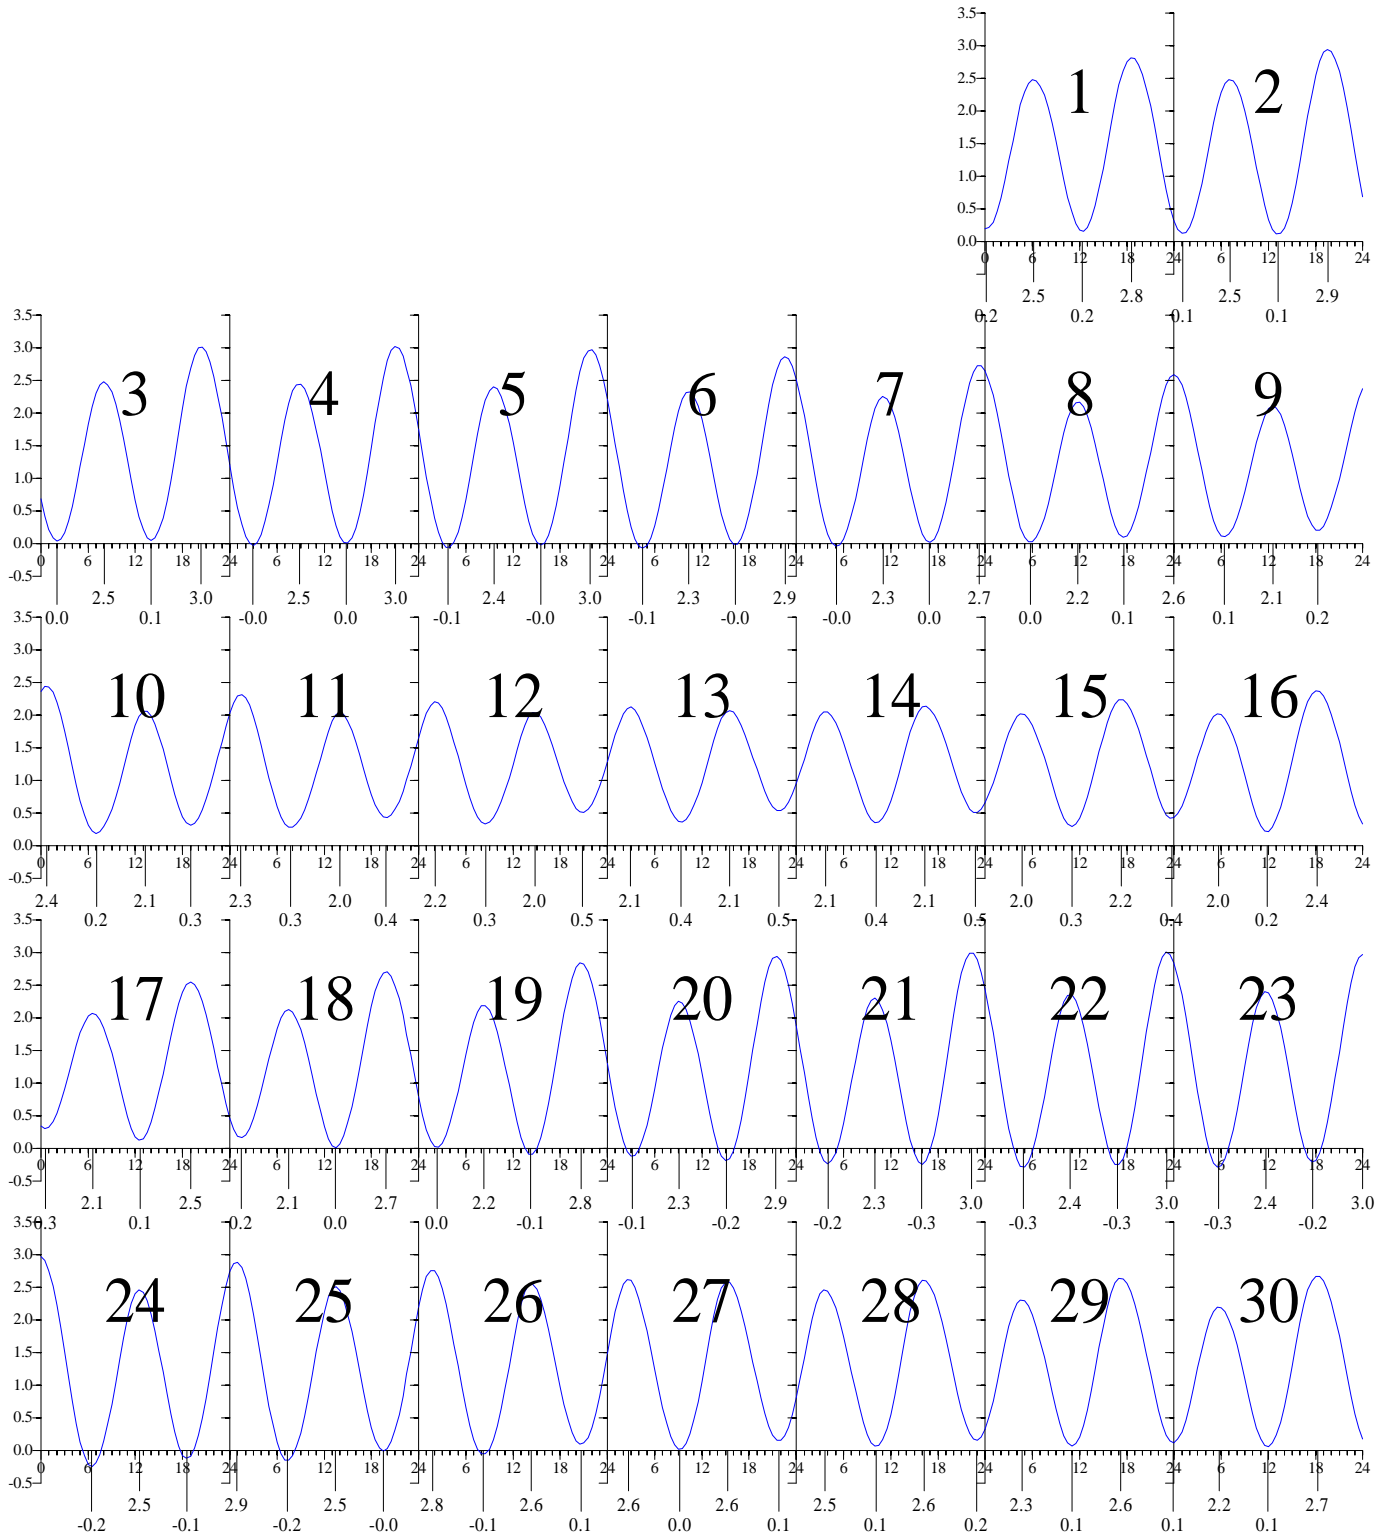

0 and 24 are midnight, 12 is noon.

GLOUCESTER POINT, Virginia — Mar 2001 EASTERN STANDARD TIME.

Heights are in FEET above MEAN LOW WATER.

0 and 24 are midnight, 12 is noon.

GLOUCESTER POINT, Virginia — Apr 2001 EASTERN DAYLIGHT TIME.

Heights are in FEET above MEAN LOW WATER.
0 and 24 are midnight, 12 is noon.

GLOUCESTER POINT, Virginia — May 2001 EASTERN DAYLIGHT TIME.

Heights are in FEET above MEAN LOW WATER.
0 and 24 are midnight, 12 is noon.

GLOUCESTER POINT, Virginia — Jun 2001 EASTERN DAYLIGHT TIME.

Heights are in FEET above MEAN LOW WATER.
0 and 24 are midnight, 12 is noon.

GLOUCESTER POINT, Virginia — Jul 2001 EASTERN DAYLIGHT TIME.

Heights are in FEET above MEAN LOW WATER.
0 and 24 are midnight, 12 is noon.

GLOUCESTER POINT, Virginia — Sep 2001 EASTERN DAYLIGHT TIME.

GLOUCESTER POINT, Virginia — Oct 2001 EASTERN DAYLIGHT TIME.

Heights are in FEET above MEAN LOW WATER.
0 and 24 are midnight, 12 is noon.

GLOUCESTER POINT, Virginia — Nov 2001 EASTERN STANDARD TIME.