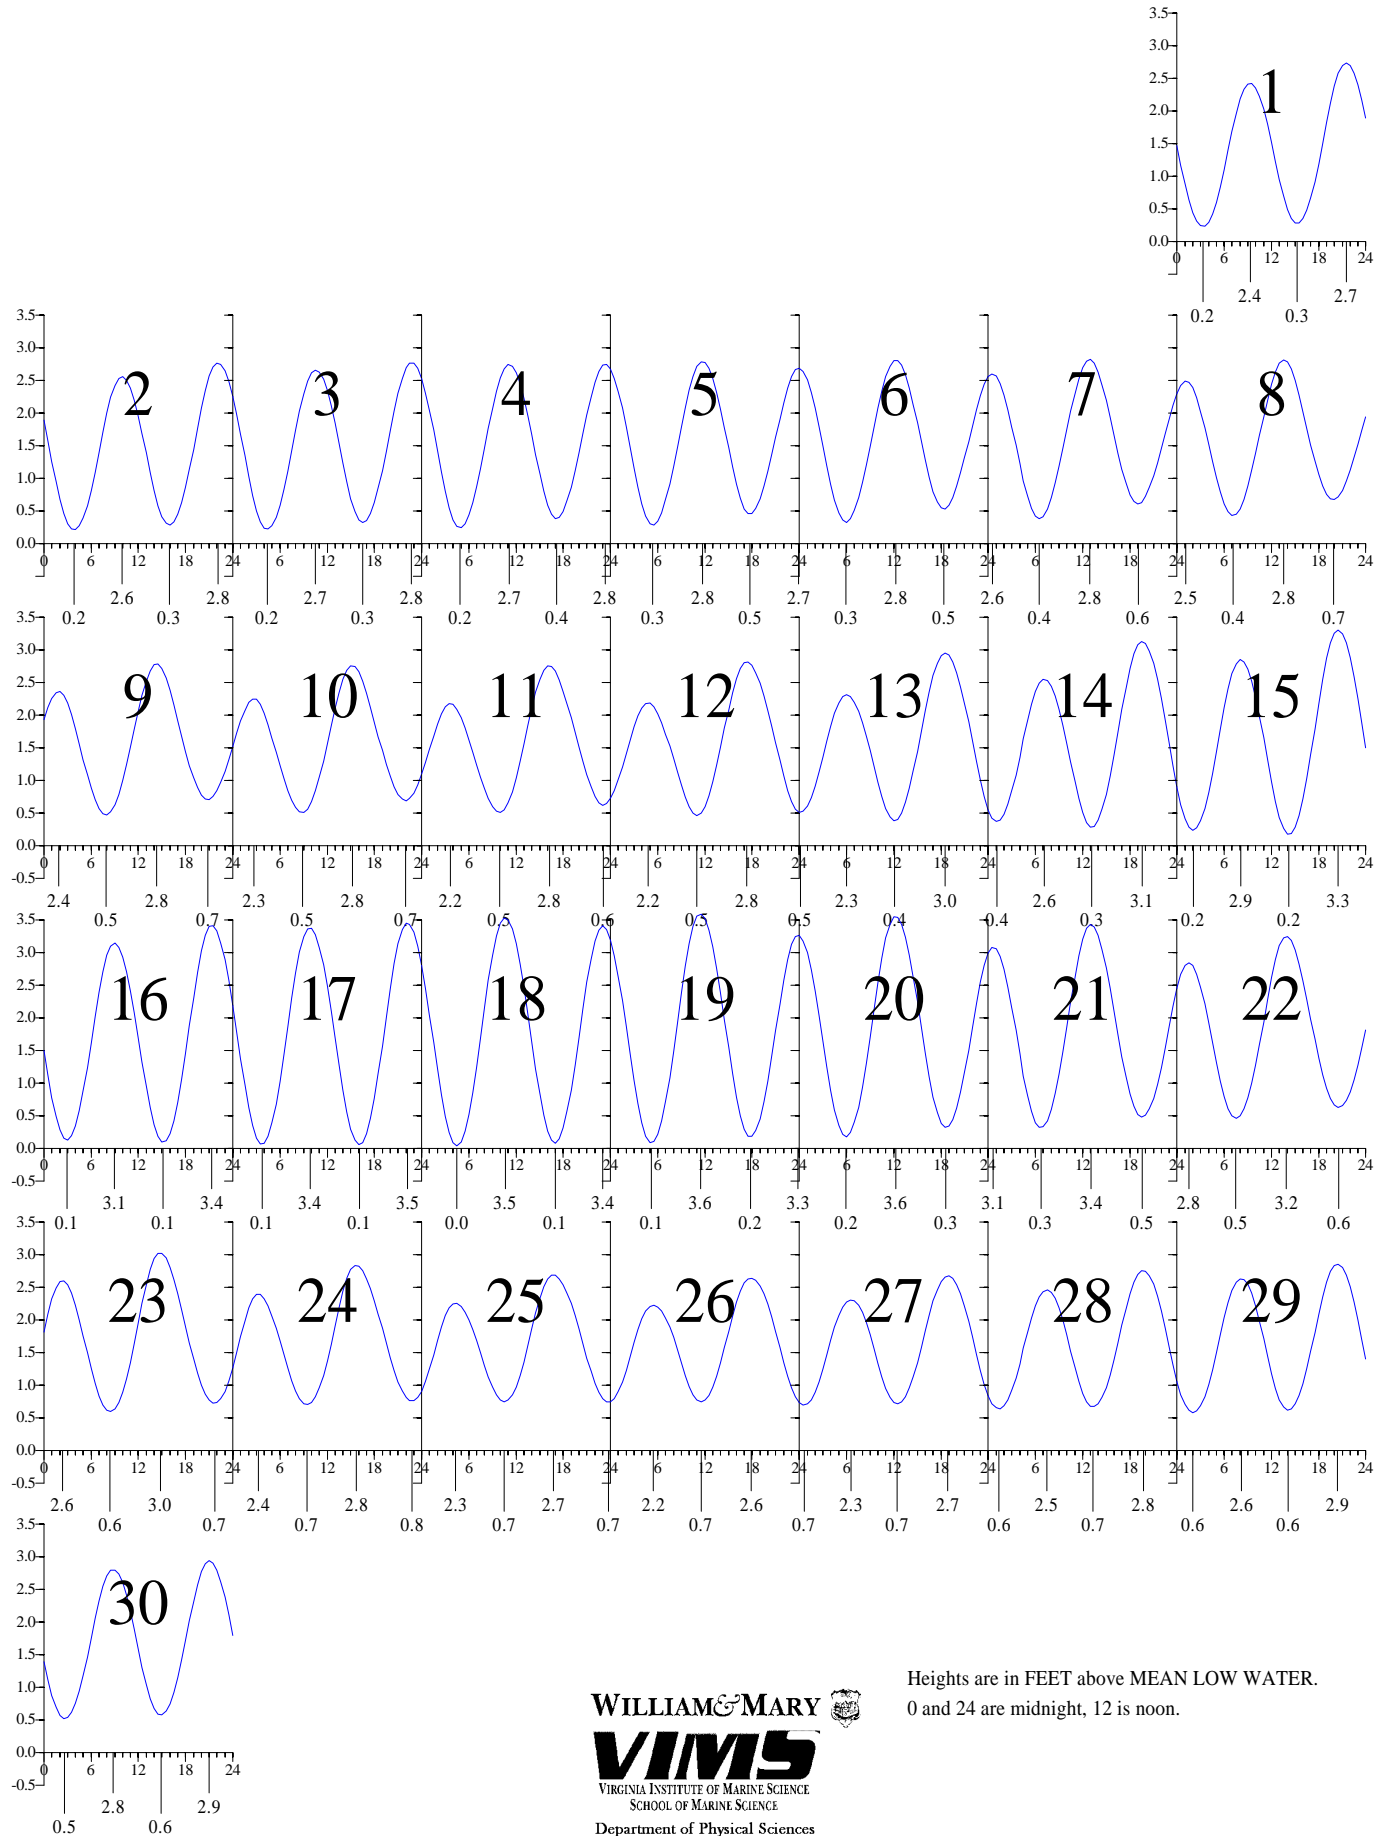

Heights are in FEET above MEAN LOW WATER.
0 and 24 are midnight, 12 is noon.

GLOUCESTER POINT, Virginia — May 2001 EASTERN DAYLIGHT TIME.

Heights are in FEET above MEAN LOW WATER.
0 and 24 are midnight, 12 is noon.

GLOUCESTER POINT, Virginia — Jun 2001 EASTERN DAYLIGHT TIME.

Heights are in FEET above MEAN LOW WATER.
0 and 24 are midnight, 12 is noon.

GLOUCESTER POINT, Virginia — Jul 2001 EASTERN DAYLIGHT TIME.

Heights are in FEET above MEAN LOW WATER.
0 and 24 are midnight, 12 is noon.

GLOUCESTER POINT, Virginia — Sep 2001 EASTERN DAYLIGHT TIME.

GLOUCESTER POINT, Virginia — Oct 2001 EASTERN DAYLIGHT TIME.

Heights are in FEET above MEAN LOW WATER.
0 and 24 are midnight, 12 is noon.

GLOUCESTER POINT, Virginia — Nov 2001 EASTERN STANDARD TIME.

Heights are in FEET above MEAN LOW WATER.

0 and 24 are midnight, 12 is noon.

GLOUCESTER POINT, Virginia — Dec 2001 EASTERN STANDARD TIME.

Heights are in FEET above MEAN LOW WATER.
0 and 24 are midnight, 12 is noon.