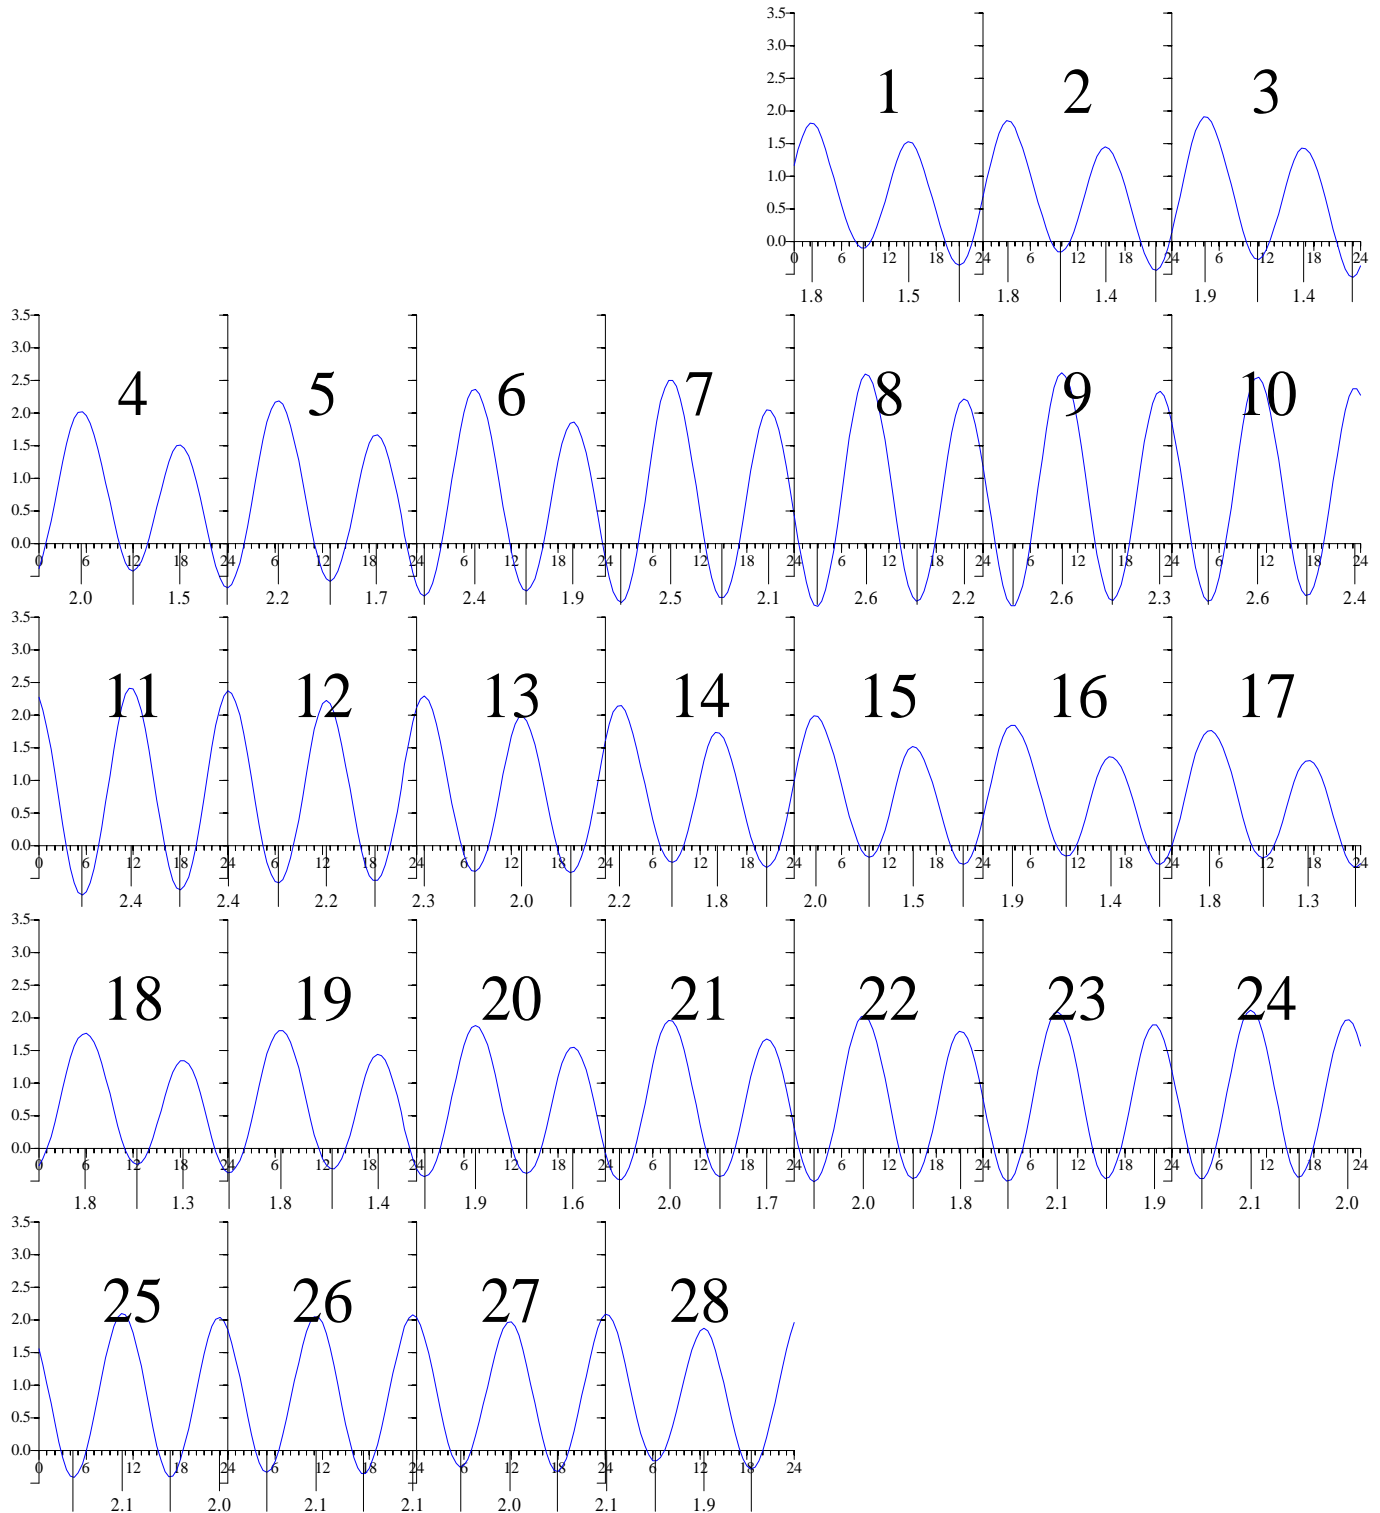

GLOUCESTER POINT, Virginia — Jan 2001 EASTERN STANDARD TIME.

Heights are in FEET above MEAN LOW WATER.
0 and 24 are midnight, 12 is noon.

GLOUCESTER POINT, Virginia — Feb 2001 EASTERN STANDARD TIME.

Heights are in FEET above MEAN LOW WATER.

0 and 24 are midnight, 12 is noon.

GLOUCESTER POINT, Virginia — Mar 2001 EASTERN STANDARD TIME.

Heights are in FEET above MEAN LOW WATER.

0 and 24 are midnight, 12 is noon.

GLOUCESTER POINT, Virginia — Apr 2001 EASTERN DAYLIGHT TIME.

Heights are in FEET above MEAN LOW WATER.
0 and 24 are midnight, 12 is noon.

GLOUCESTER POINT, Virginia — May 2001 EASTERN DAYLIGHT TIME.

Heights are in FEET above MEAN LOW WATER.
0 and 24 are midnight, 12 is noon.

GLOUCESTER POINT, Virginia — Sep 2001 EASTERN DAYLIGHT TIME.

GLOUCESTER POINT, Virginia — Oct 2001 EASTERN DAYLIGHT TIME.

Heights are in FEET above MEAN LOW WATER.
0 and 24 are midnight, 12 is noon.

GLOUCESTER POINT, Virginia — Nov 2001 EASTERN STANDARD TIME.