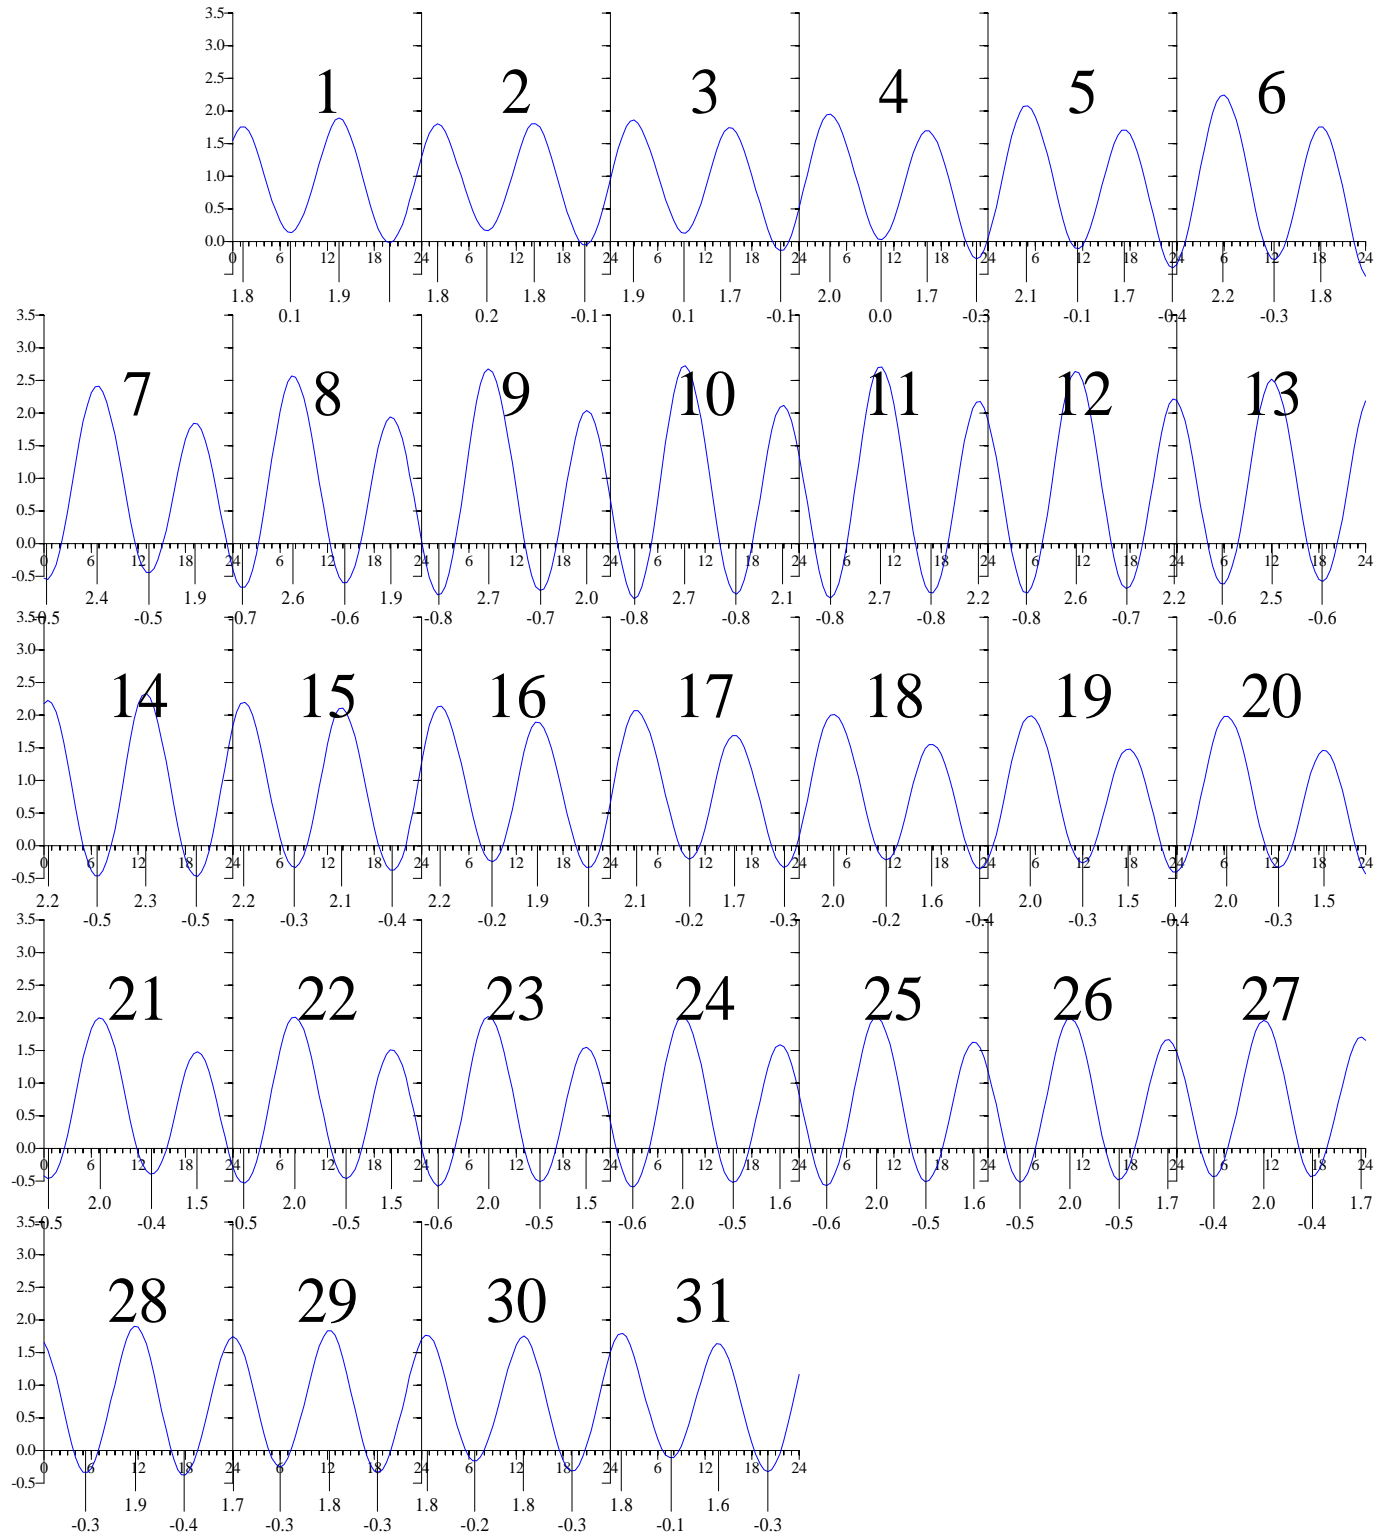

GLOUCESTER POINT, Virginia — Jan 2001 EASTERN STANDARD TIME.

Heights are in FEET above MEAN LOW WATER.
0 and 24 are midnight, 12 is noon.

GLOUCESTER POINT, Virginia — Feb 2001 EASTERN STANDARD TIME.

Heights are in FEET above MEAN LOW WATER.

0 and 24 are midnight, 12 is noon.

GLOUCESTER POINT, Virginia — Mar 2001 EASTERN STANDARD TIME.

Heights are in FEET above MEAN LOW WATER.

0 and 24 are midnight, 12 is noon.

GLOUCESTER POINT, Virginia — Apr 2001 EASTERN DAYLIGHT TIME.

Heights are in FEET above MEAN LOW WATER.
0 and 24 are midnight, 12 is noon.

GLOUCESTER POINT, Virginia — May 2001 EASTERN DAYLIGHT TIME.

Heights are in FEET above MEAN LOW WATER.
0 and 24 are midnight, 12 is noon.

GLOUCESTER POINT, Virginia — Sep 2001 EASTERN DAYLIGHT TIME.

GLOUCESTER POINT, Virginia — Oct 2001 EASTERN DAYLIGHT TIME.

Heights are in FEET above MEAN LOW WATER.
0 and 24 are midnight, 12 is noon.

GLOUCESTER POINT, Virginia — Nov 2001 EASTERN STANDARD TIME.