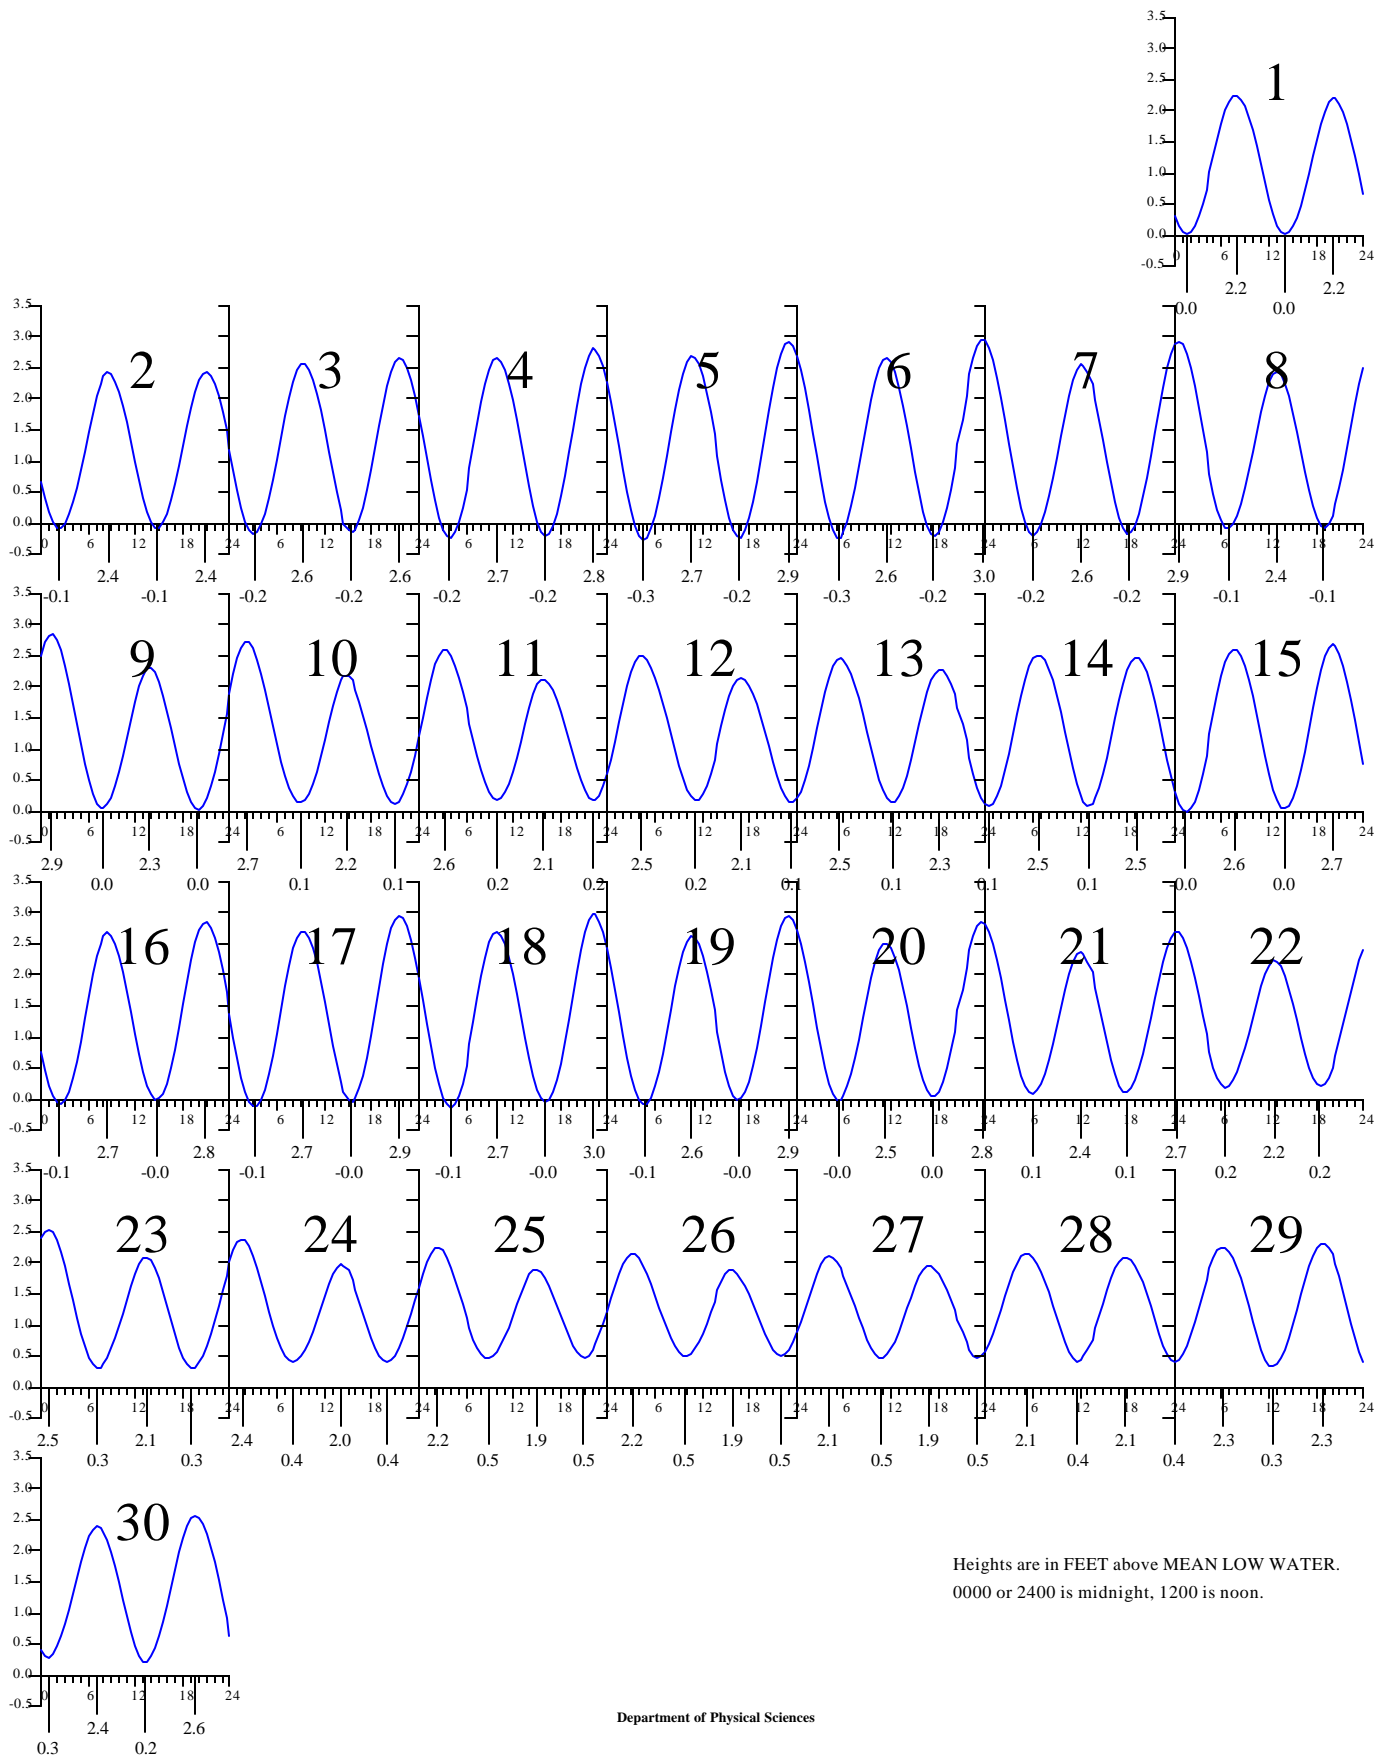

GLOUCESTER POINT, Virginia — Mar 2000

EASTERN STANDARD TIME.

Heights are in FEET above MEAN LOW WATER.
0000 or 2400 is midnight, 1200 is noon.

GLOUCESTER POINT, Virginia — Apr 2000

EASTERN DAYLIGHT TIME

Sunday

Monday

Tuesday

Wednesday

Thursday

Friday

Saturday

GLOUCESTER POINT, Virginia — May 2000

EASTERN DAYLIGHT TIME.

Heights are in FEET above MEAN LOW WATER.
0000 or 2400 is midnight, 1200 is noon.

GLOUCESTER POINT, Virginia — Jun 2000

EASTERN DAYLIGHT TIME.

Sunday

Monday

Tuesday

Wednesday

Thursday

Wednesday

Thursday

Friday

Saturday

GLOUCESTER POINT, Virginia — Aug 2000

EASTERN DAYLIGHT TIME.

Heights are in FEET above MEAN LOW WATER.
0000 or 2400 is midnight, 1200 is noon.

GLOUCESTER POINT, Virginia — Sep 2000