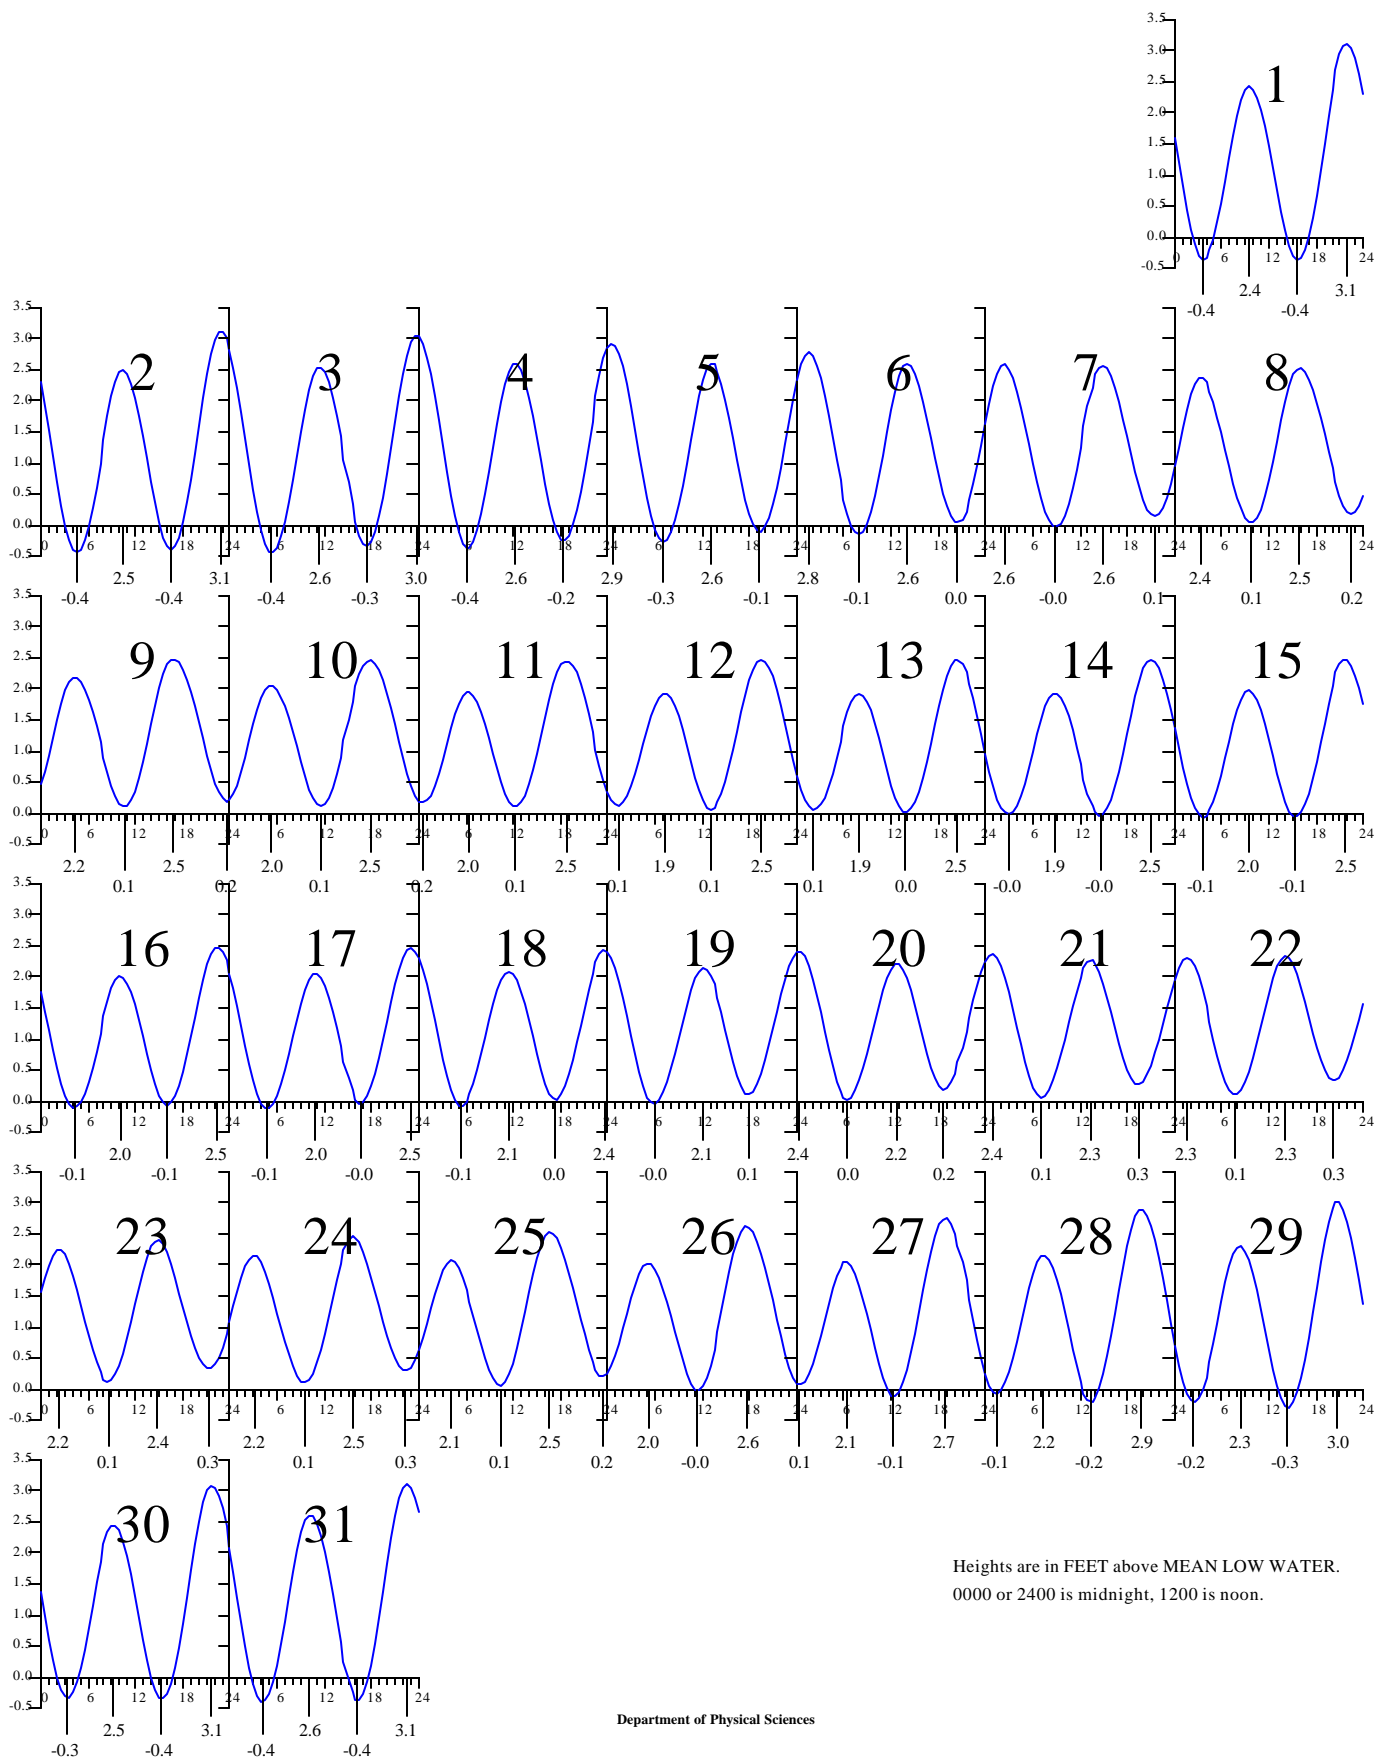

Heights are in FEET above MEAN LOW WATER.
0000 or 2400 is midnight, 1200 is noon.

GLOUCESTER POINT, Virginia — Jun 2000

EASTERN DAYLIGHT TIME.

Sunday

Monday

Tuesday

Wednesday

Thursday

Friday

Saturday

Heights are in FEET above MEAN LOW WATER.
0000 or 2400 is midnight, 1200 is noon.

GLOUCESTER POINT, Virginia — Jul 2000

EASTERN DAYLIGHT TIME

Sunday

Monday

Tuesday

Wednesday

Thursday

Friday

Saturday

GLOUCESTER POINT, Virginia — Aug 2000

EASTERN DAYLIGHT TIME.

Heights are in FEET above MEAN LOW WATER.
0000 or 2400 is midnight, 1200 is noon.

GLOUCESTER POINT, Virginia — Sep 2000

Heights are in FEET above MEAN LOW WATER.
0000 or 2400 is midnight, 1200 is noon.

GLOUCESTER POINT, Virginia — Oct 2000

EASTERN DAYLIGHT TIME.

Heights are in FEET above MEAN LOW WATER.
0000 or 2400 is midnight, 1200 is noon.