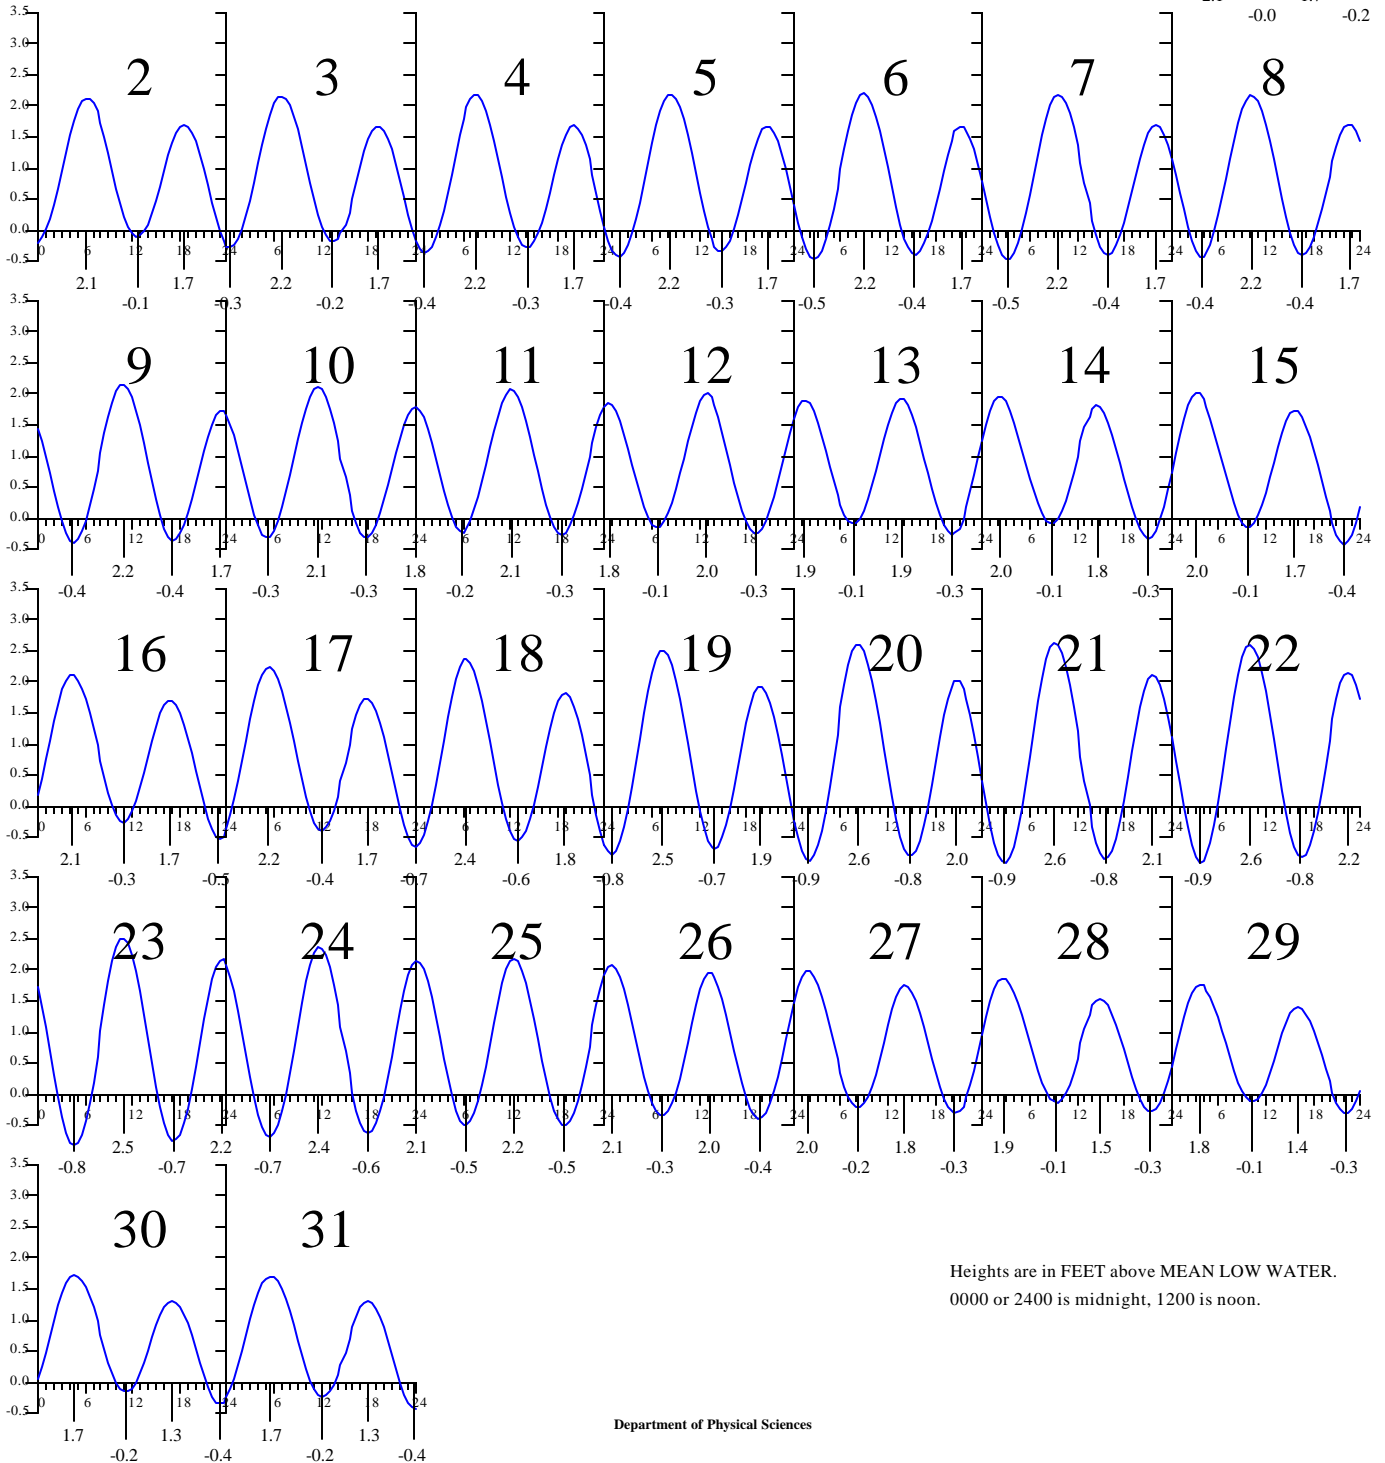

GLOUCESTER POINT, Virginia — Jan 2000

EASTERN STANDARD TIME.

Sunday

Monday

Tuesday

Wednesday

Thursday

Friday

Saturday

Heights are in FEET above MEAN LOW WATER.
0000 or 2400 is midnight, 1200 is noon.

GLOUCESTER POINT, Virginia — Feb 2000

EASTERN STANDARD TIME.

Heights are in FEET above MEAN LOW WATER.
0000 or 2400 is midnight, 1200 is noon.

GLOUCESTER POINT, Virginia — Mar 2000

EASTERN STANDARD TIME.

Heights are in FEET above MEAN LOW WATER.
0000 or 2400 is midnight, 1200 is noon.

GLOUCESTER POINT, Virginia — Apr 2000

EASTERN DAYLIGHT TIME

Sunday

Monday

Tuesday

Wednesday

Thursday

Friday

Saturday

GLOUCESTER POINT, Virginia — May 2000

EASTERN DAYLIGHT TIME.