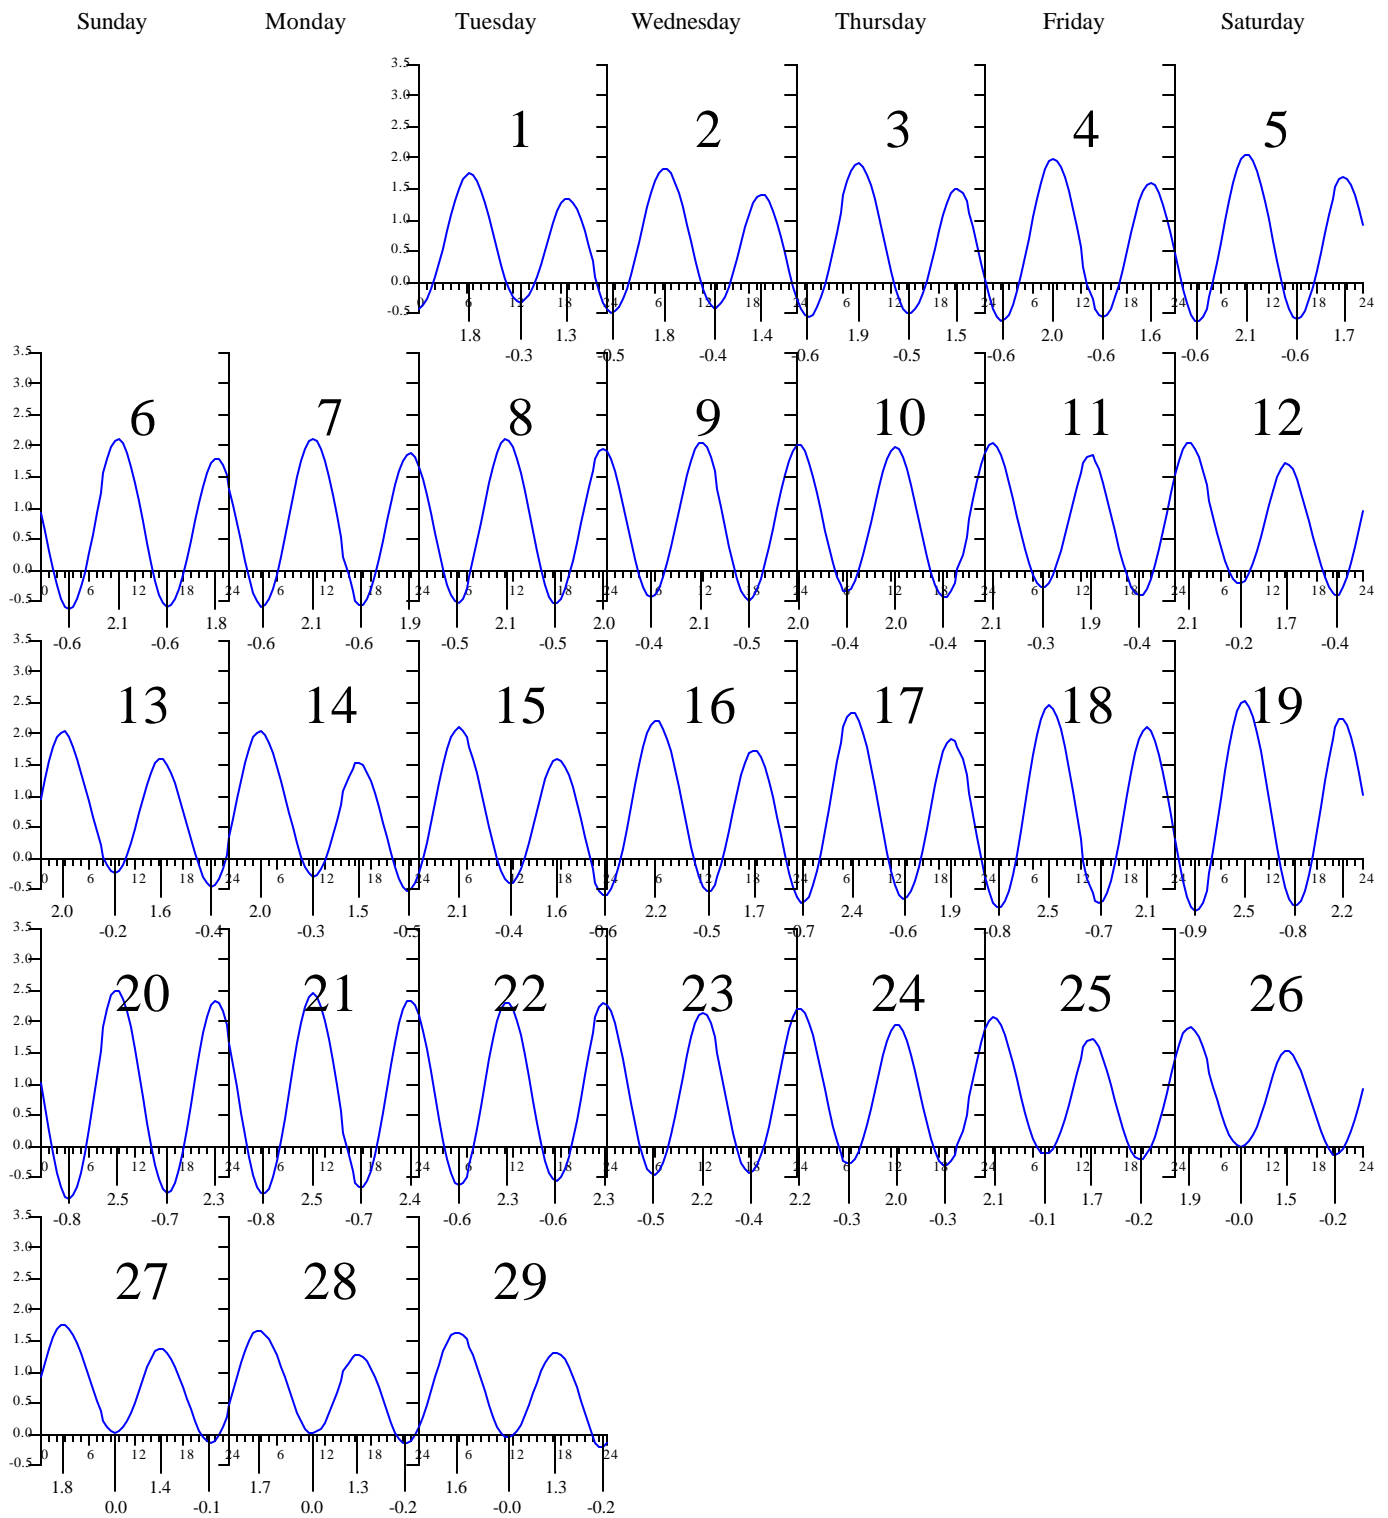

Saturday

Heights are in FEET above MEAN LOW WATER.
0000 or 2400 is midnight, 1200 is noon.

GLOUCESTER POINT, Virginia — Feb 2000

EASTERN STANDARD TIME.

Heights are in FEET above MEAN LOW WATER.
0000 or 2400 is midnight, 1200 is noon.

GLOUCESTER POINT, Virginia — Mar 2000

EASTERN STANDARD TIME.

Heights are in FEET above MEAN LOW WATER.
0000 or 2400 is midnight, 1200 is noon.

GLOUCESTER POINT, Virginia — Apr 2000

EASTERN DAYLIGHT TIME

Sunday

Monday

Tuesday

Wednesday

Thursday

Friday

Saturday

GLOUCESTER POINT, Virginia — May 2000

EASTERN DAYLIGHT TIME.

Heights are in FEET above MEAN LOW WATER.
0000 or 2400 is midnight, 1200 is noon.

GLOUCESTER POINT, Virginia — Jun 2000

EASTERN DAYLIGHT TIME.

Sunday

Monday

Tuesday

Wednesday

Thursday