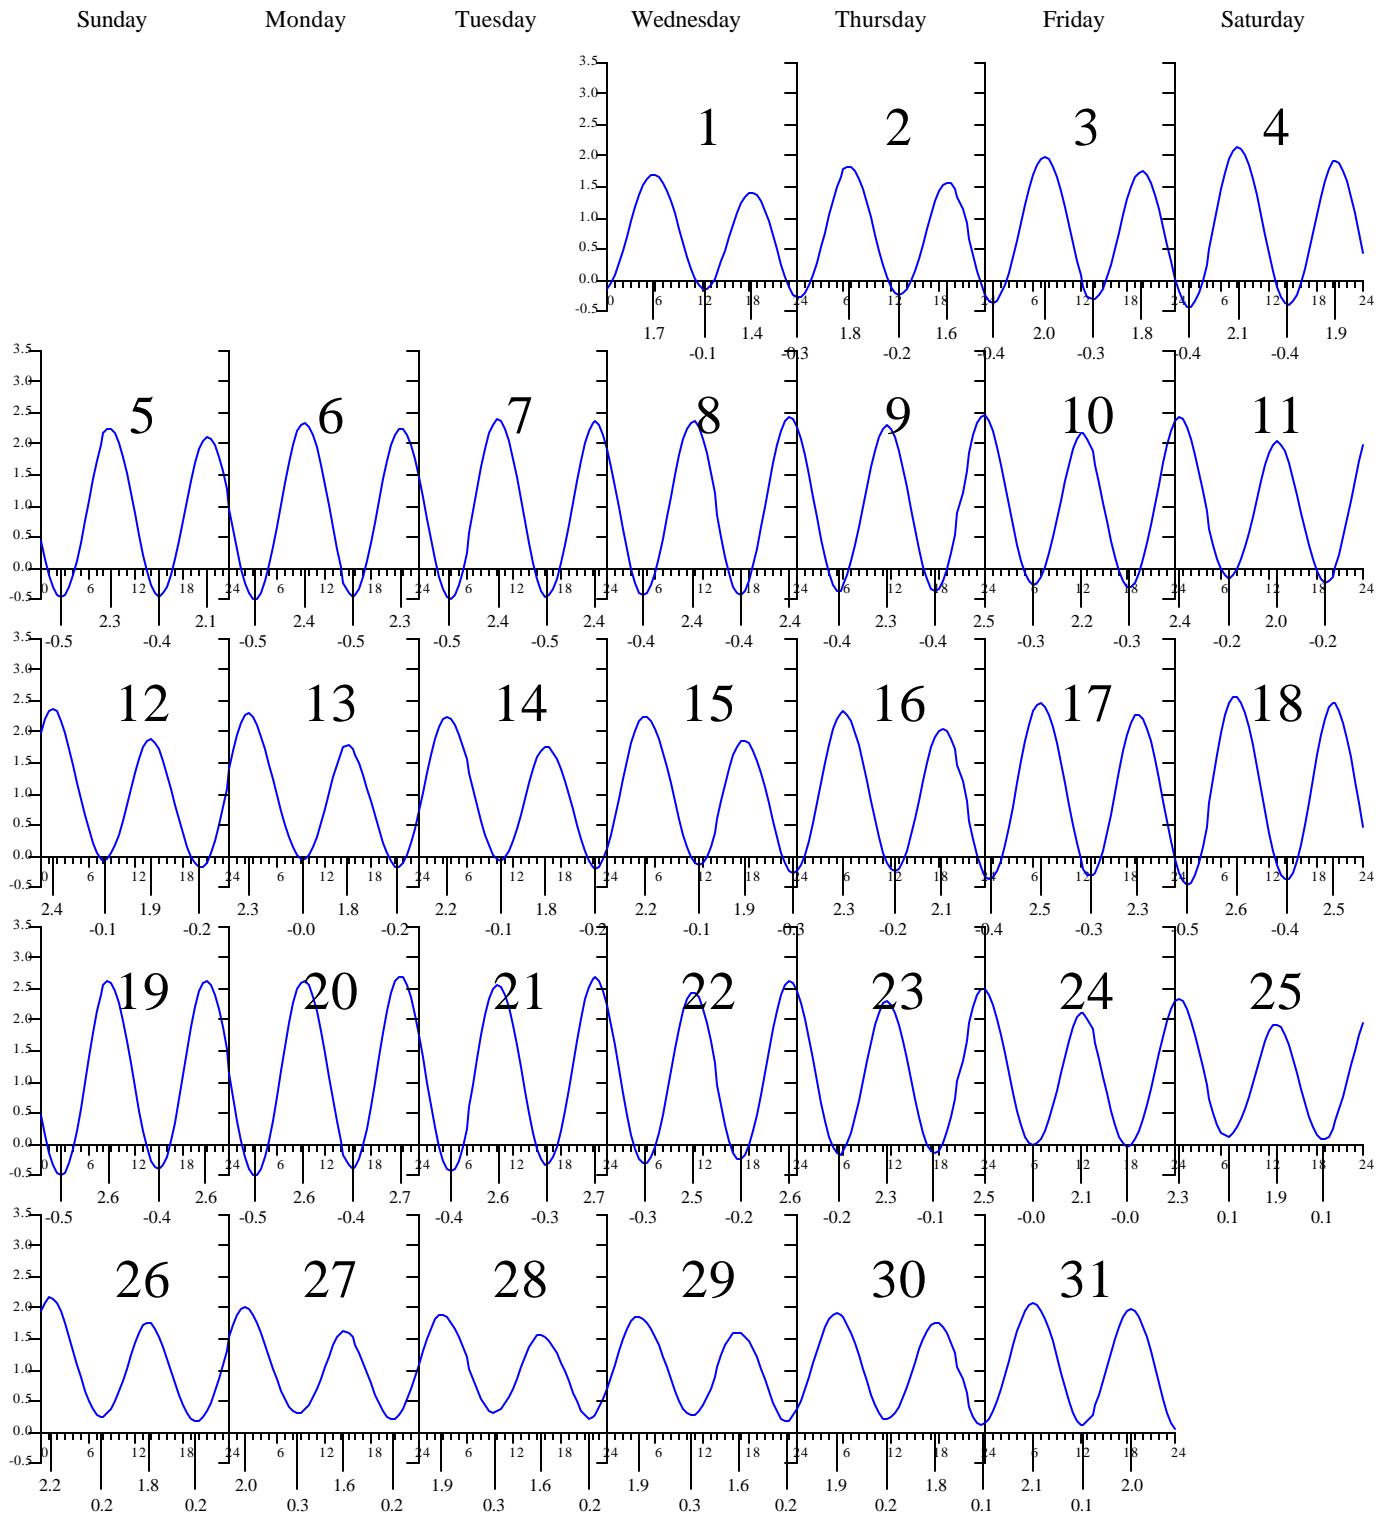

Saturday

Heights are in FEET above MEAN LOW WATER.
0000 or 2400 is midnight, 1200 is noon.

GLOUCESTER POINT, Virginia — Feb 2000

EASTERN STANDARD TIME.

Heights are in FEET above MEAN LOW WATER.
0000 or 2400 is midnight, 1200 is noon.

GLOUCESTER POINT, Virginia — Mar 2000

EASTERN STANDARD TIME.

Heights are in FEET above MEAN LOW WATER.
0000 or 2400 is midnight, 1200 is noon.

GLOUCESTER POINT, Virginia — Apr 2000

EASTERN DAYLIGHT TIME

Sunday

Monday

Tuesday

Wednesday

Thursday

Friday

Saturday

GLOUCESTER POINT, Virginia — May 2000

EASTERN DAYLIGHT TIME.

Heights are in FEET above MEAN LOW WATER.
0000 or 2400 is midnight, 1200 is noon.

GLOUCESTER POINT, Virginia — Jun 2000

EASTERN DAYLIGHT TIME.

Sunday

Monday

Tuesday

Wednesday

Thursday